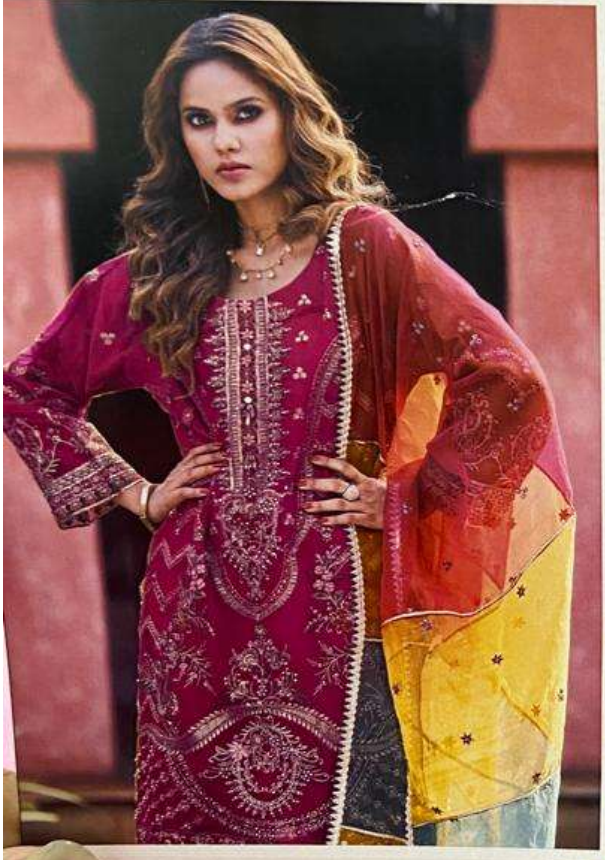

R-1074 C  
SIZE:-XXL

**CARE INSTRUCTIONS**

DO NOT USE ANY TYPE OF BLEACH OR STAIN REMOVING CHEMICALS  
DO NOT OVER EXPOSE DAMP FABRIC TO STRONG SUNLIGHT  
IRON AT MODERATE TEMPERATURE

ଶ୍ରୀ

R-1074 C  
SIZE:-XXL