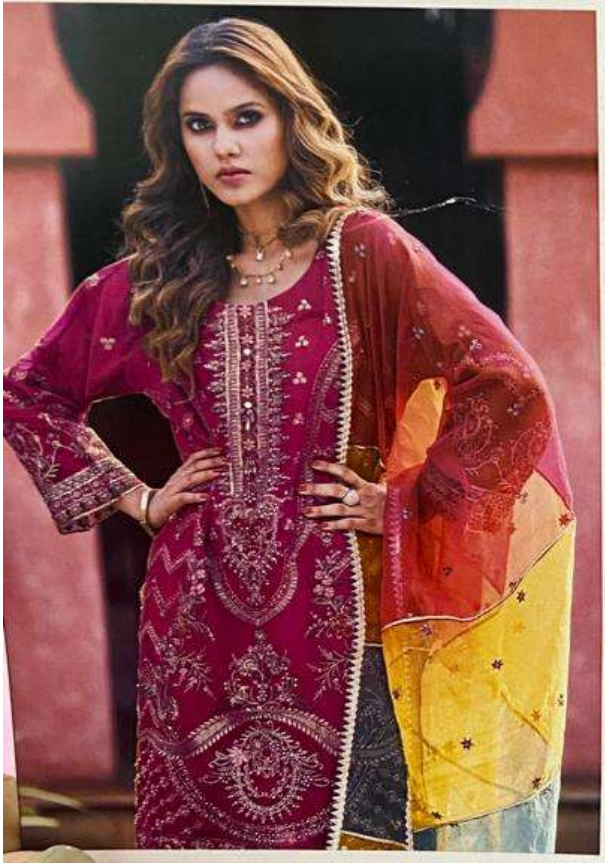

R-1074 C
SIZE:-XXL

ଉତ୍ପାଦନ
CARE INSTRUCTIONS

DO NOT USE ANY TYPE OF BLEACH OR STAIN REMOVING CHEMICALS
DO NOT OVER EXPOSE DAMP FABRIC TO STRONG SUNLIGHT
IRON AT MODERATE TEMPERATURE

ଉତ୍ପାଦନ

R-1074 C
SIZE:-XXL