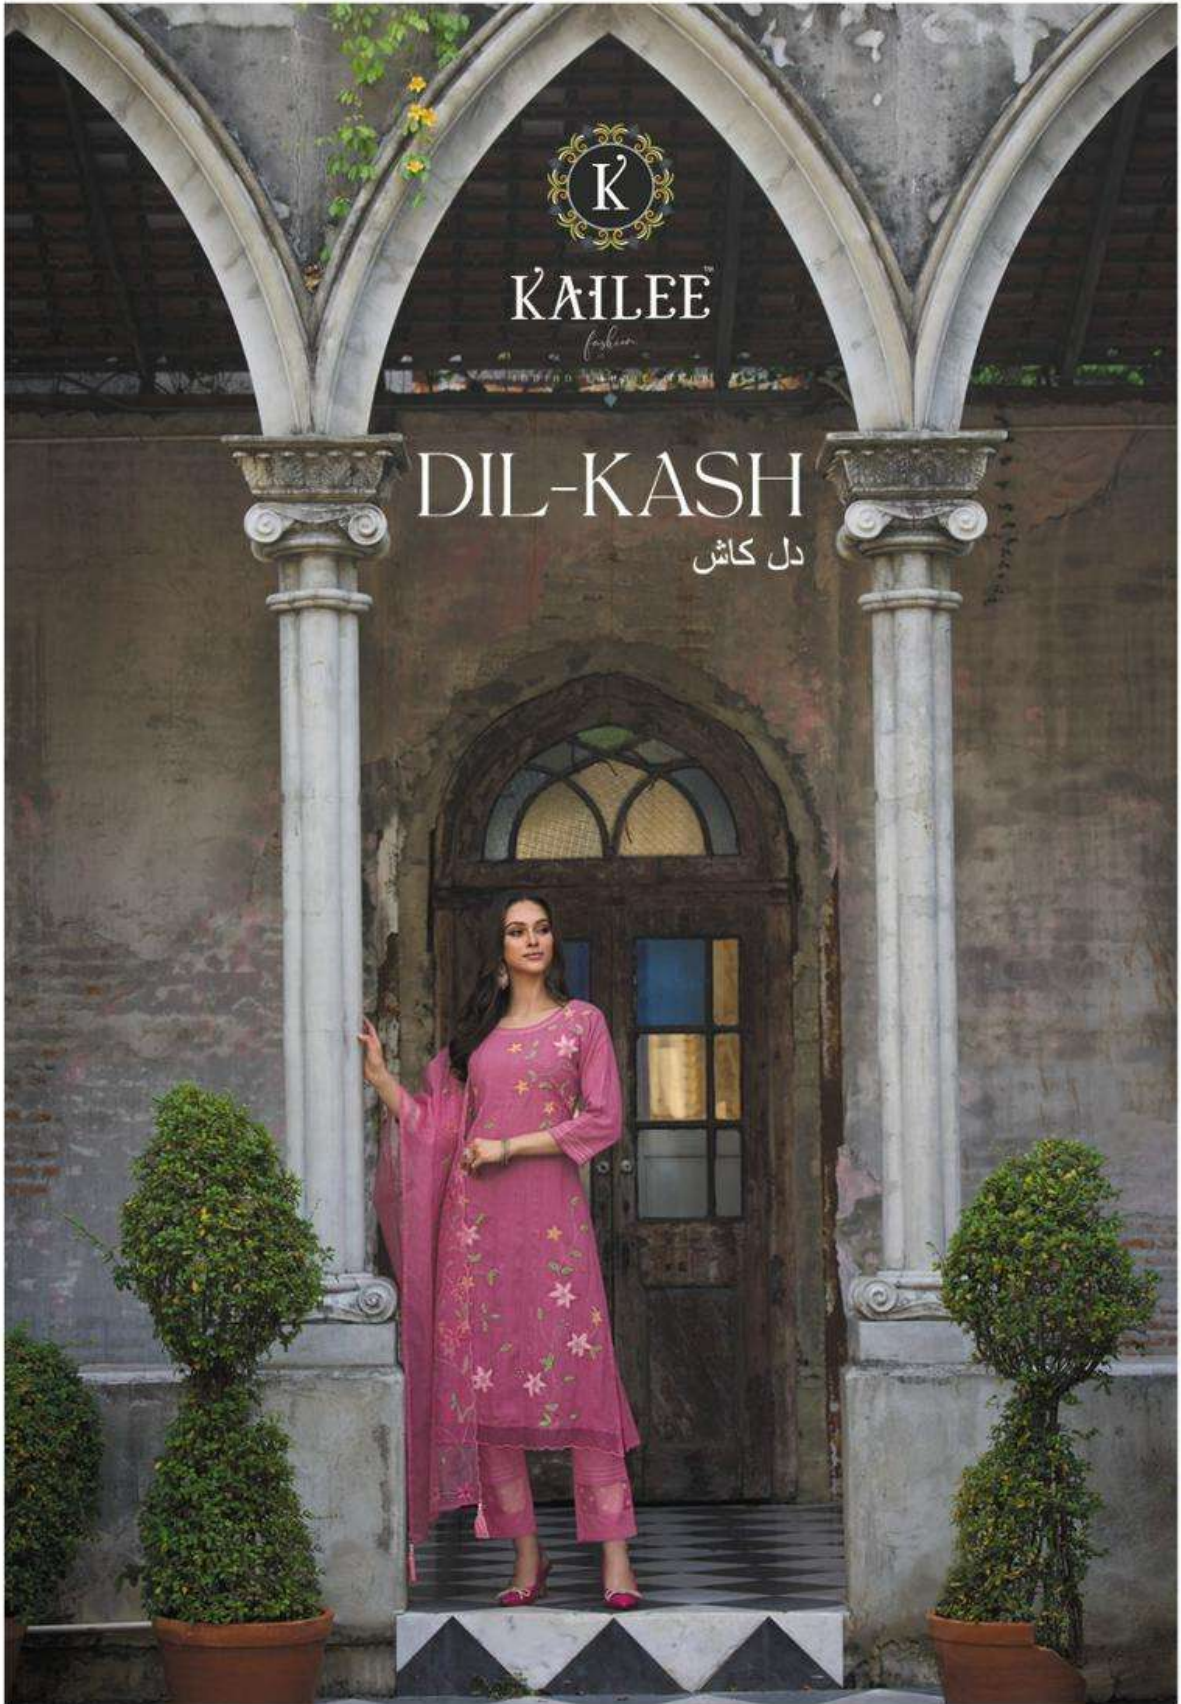

KAILEE
fashion

DIL-KASH
دل کاش

KAILEE™

INDIAN CLOTHING BRAND

40502

40503

KAILEE™

fashion

INDIAN ETHNIC WEAR

40506

40501

40502

40505

40506

40503

40504