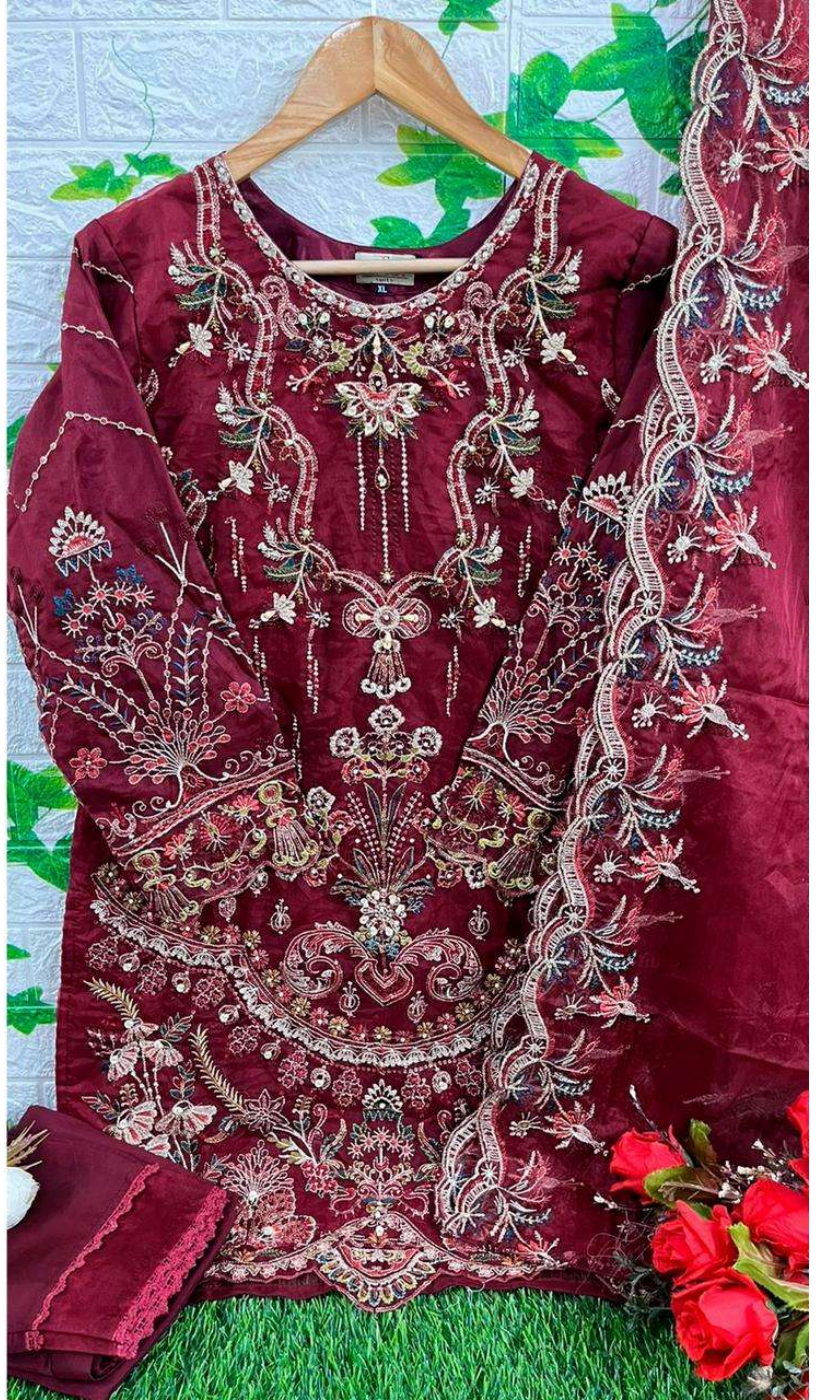

**DEEPSY**  
suits

**D-324**

**READY MADE  
COLLECTION**

**XL**

**CARE INTRUCTIONS**

- DRY CLEAN RECOMMENDED
- DO NOT USE ANYTYPE OF BLEACH OR STAIN REMOVING CHEMICALS
- DO NOT OVEREXPOSE DAMP FABRIC TO STRONG SUNLIGHT
- IRON AT MODERATE TEMPERATURE