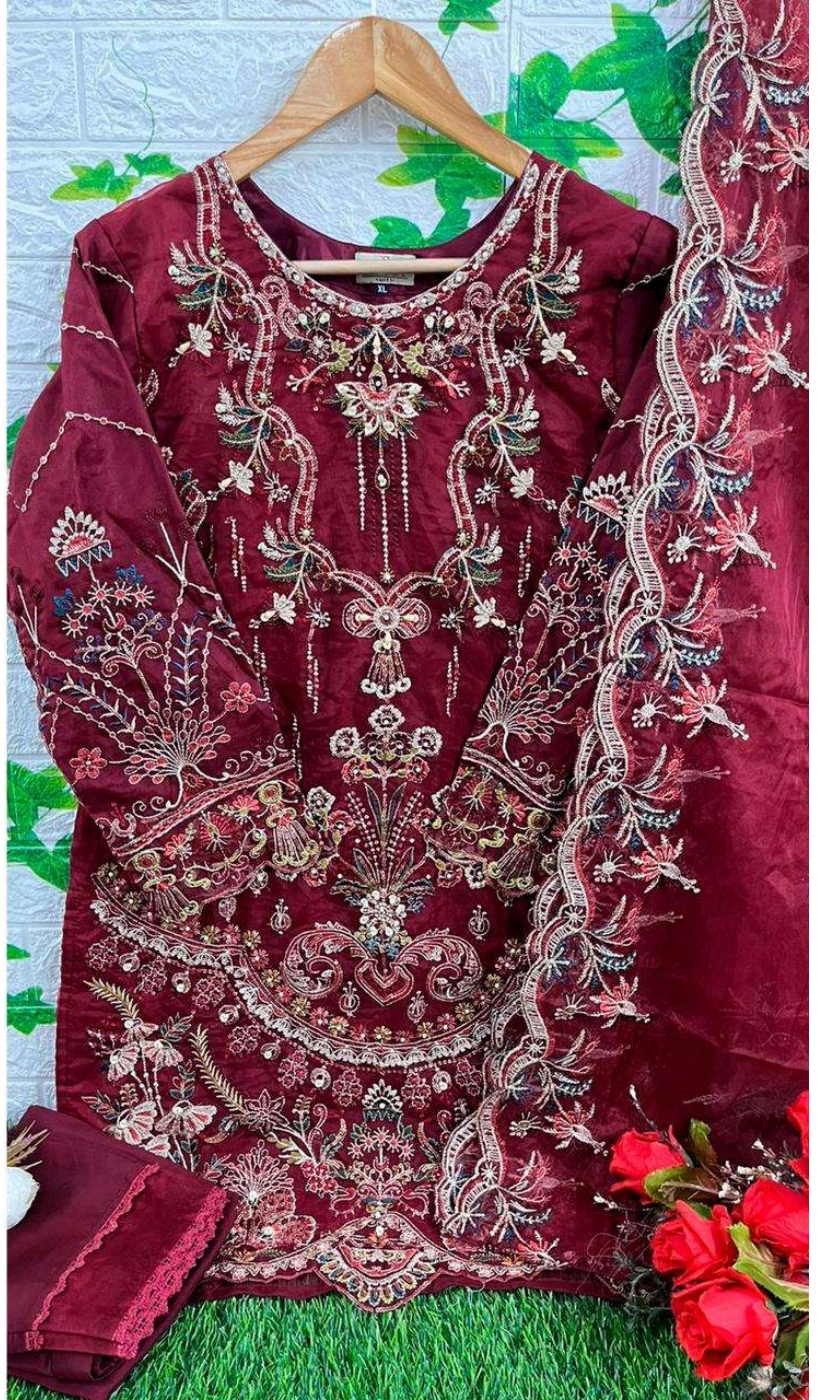

DEEPSY
suits

D-324

**READY MADE
COLLECTION**

XL

CARE INTRUCTIONS

- DRY CLEAN RECOMMENDED
- DO NOT USE ANYTYPE OF BLEACH OR STAIN REMOVING CHEMICALS
- DO NOT OVEREXPOSE DAMP FABRIC TO STRONG SUNLIGHT
- IRON AT MODERATE TEMPERATURE