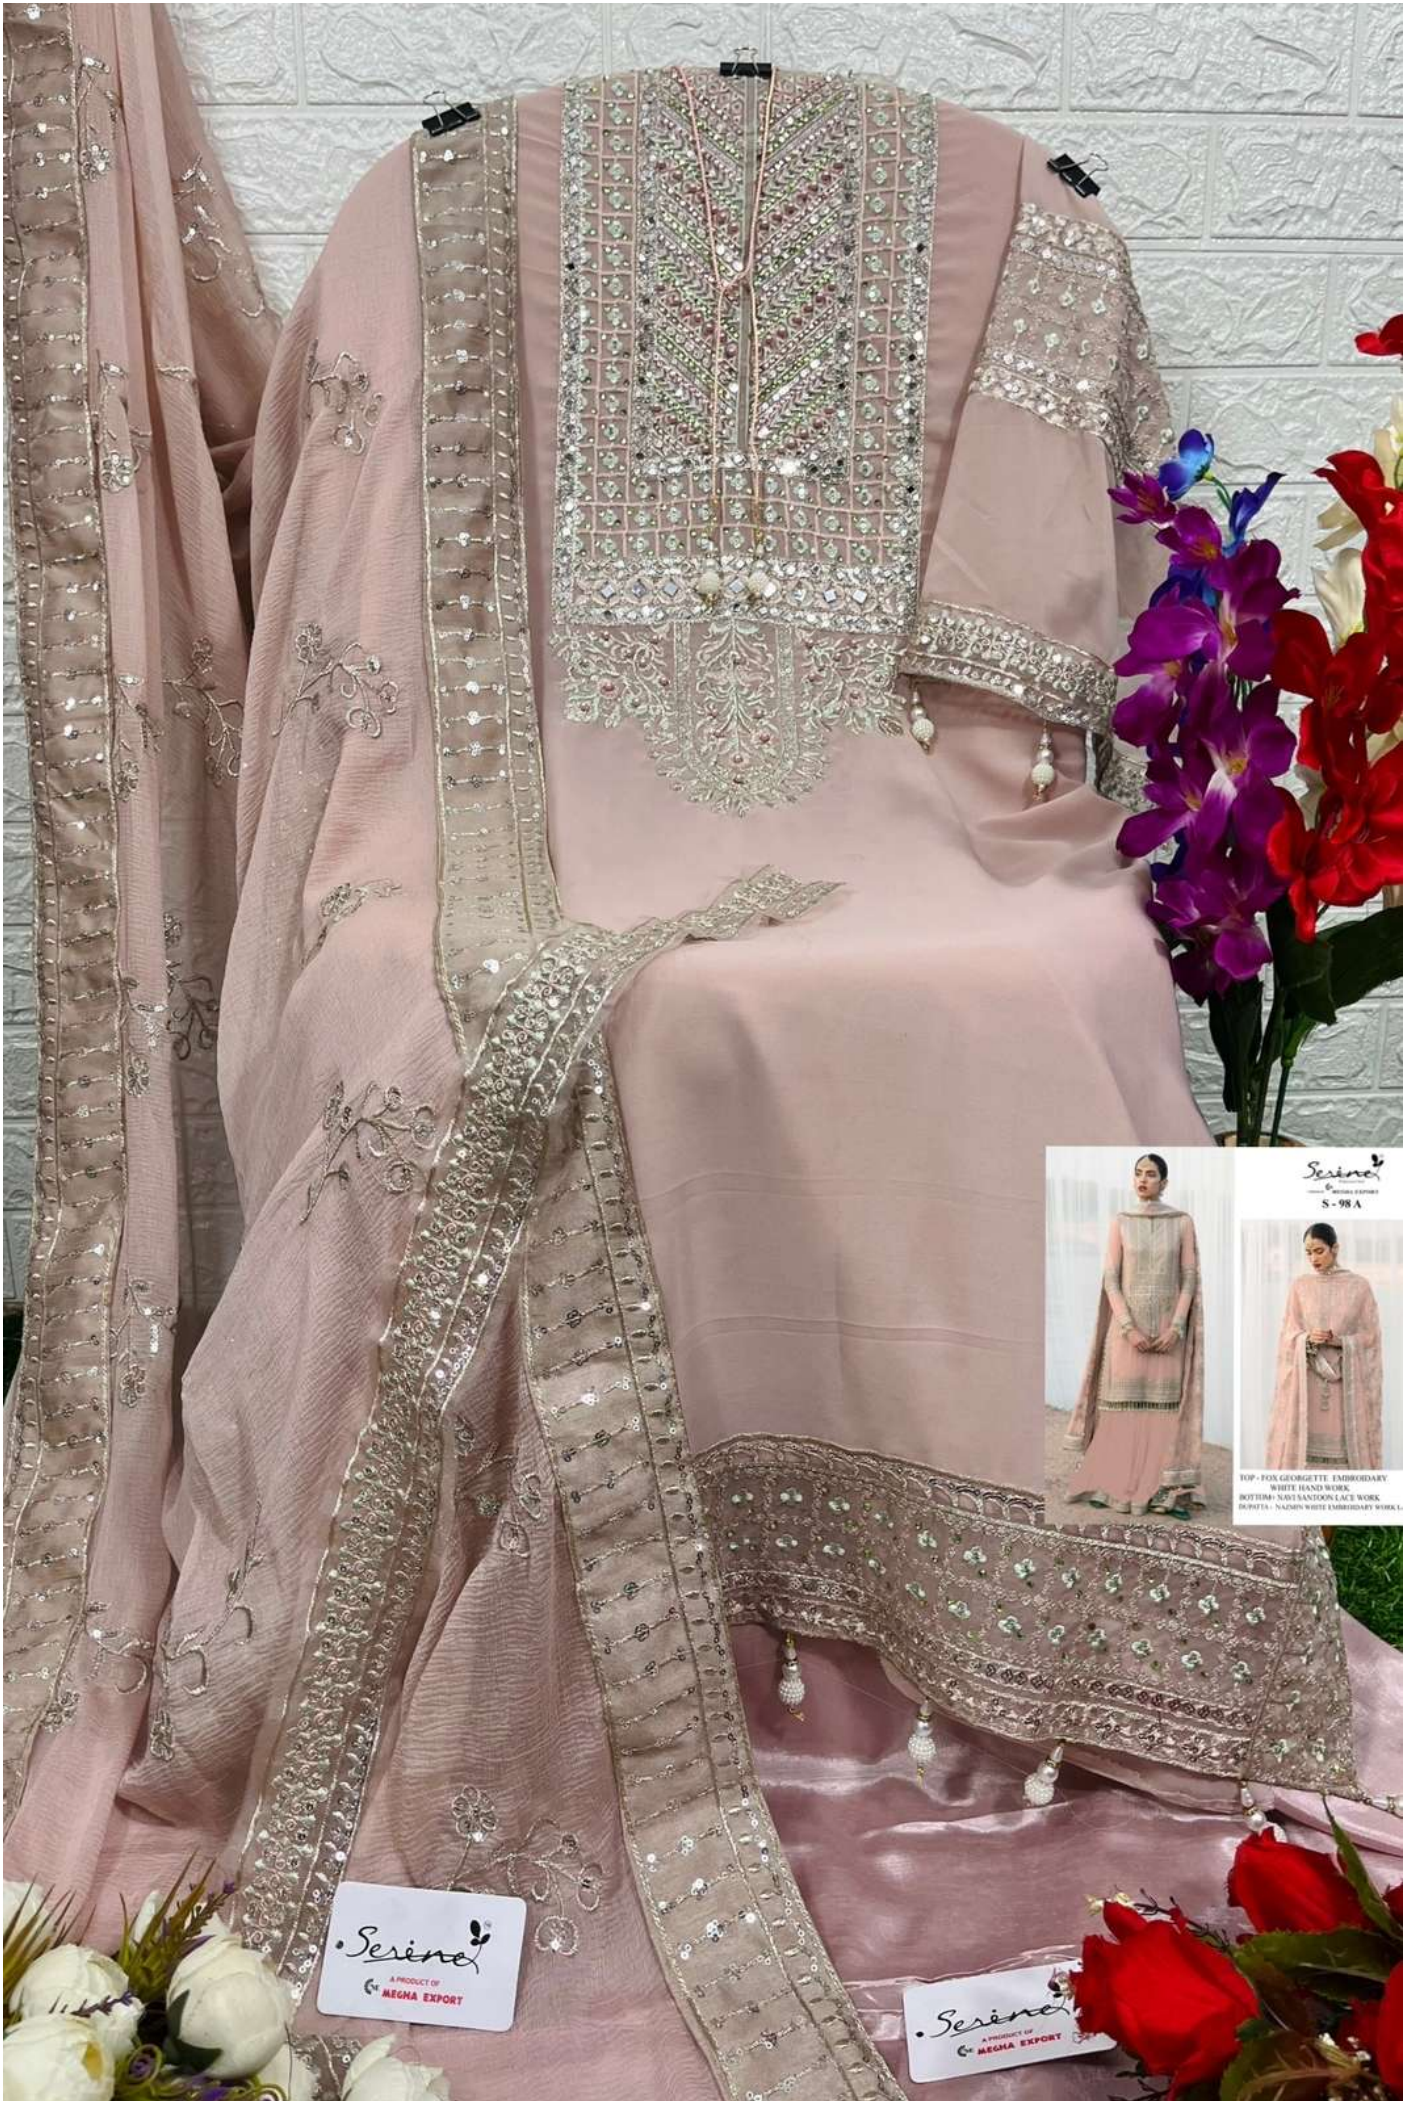

*Serina*<sup>TM</sup>  
Pakistani Suit  
A BRAND BY  MEGHA EXPORT  
**S - 98 A**

TOP - FOX GEORGETTE EMBROIDARY  
WHITE HAND WORK  
BOTTOM- HAEVY SANTOON WITH LACE WORK  
INNER - HAVI SANTOON  
DUPATTA - NAZMIN WITH HAEVY LACE WORK