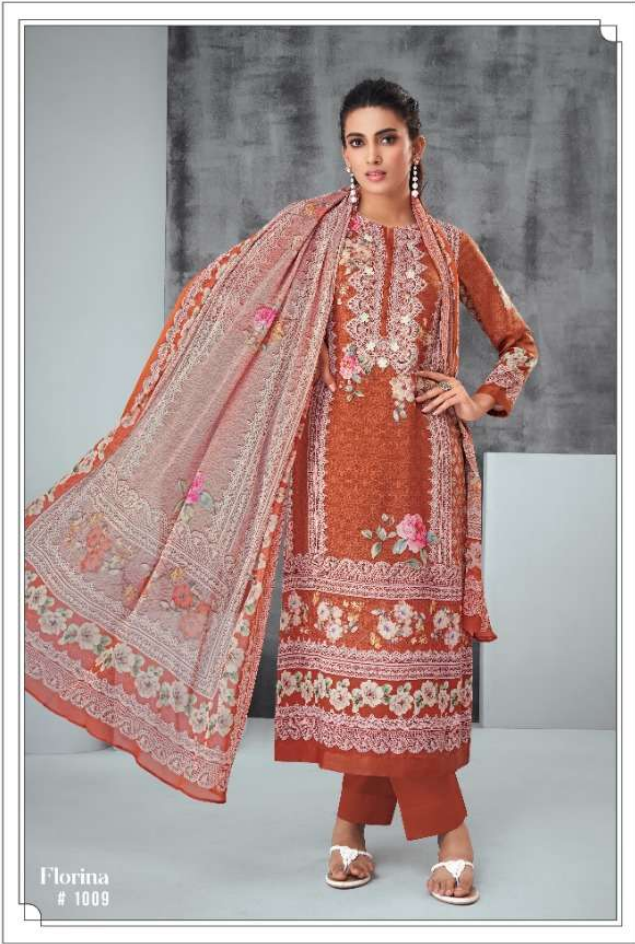

شَدَّت
Shiddat®

A PRODUCT OF

Esta®
DISCOUNT

A fashion advertisement featuring two women in elegant, long-sleeved dresses. The woman on the left wears a rust-colored dress with intricate white lace and floral embroidery. The woman on the right wears a grey dress with similar lace and floral details. They are posed against a backdrop of draped lace fabric with floral patterns. The overall aesthetic is sophisticated and traditional.

Florina

شڈڈت
Shiddat

Florina # 1001

شہادت
Shiddat

Florina
1003

شیرت
Shiddat

Florina # 1004

Florina
1006

PRICE LIST

D.NO	DESCRIPTION	RATE
1001 TO 1010	<p>SHIRT DIGITAL PRINTED COTTON SATIN WITH CROCHET LACE & HANDWORK</p> <p>DUPATTA DIGITAL PRINTED MAHESWARI</p> <p>SALWAR DYED COTTON SATIN</p>	1295/-

TOTAL SUITS
10