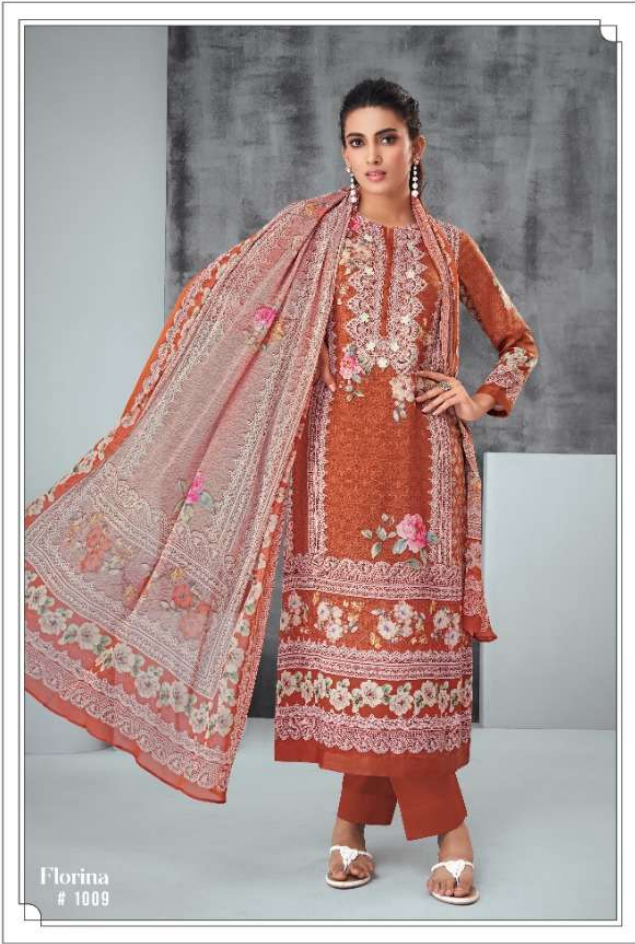

شَدَّت
Shiddat®

A PRODUCT OF

Esta®
DISCOUNT

A fashion advertisement featuring two women in elegant, long-sleeved dresses. The woman on the left wears a rust-colored dress with intricate white lace and floral embroidery. The woman on the right wears a grey dress with similar lace and floral details. They are posed against a backdrop of draped lace fabric with floral patterns. The overall aesthetic is sophisticated and traditional.

Florina

شڈڈت
Shiddat

Florina # 1001

شہادت
Shiddat

Florina
1003

شیرت
Shiddat

Florina # 1004

Florina # 1005

شیرت
Shiddat

Florina
1006

PRICE LIST

D.NO	DESCRIPTION	RATE
1001 TO 1010	<p>SHIRT DIGITAL PRINTED COTTON SATIN WITH CROCHET LACE & HANDWORK</p> <p>DUPATTA DIGITAL PRINTED MAHESWARI</p> <p>SALWAR DYED COTTON SATIN</p>	1295/-