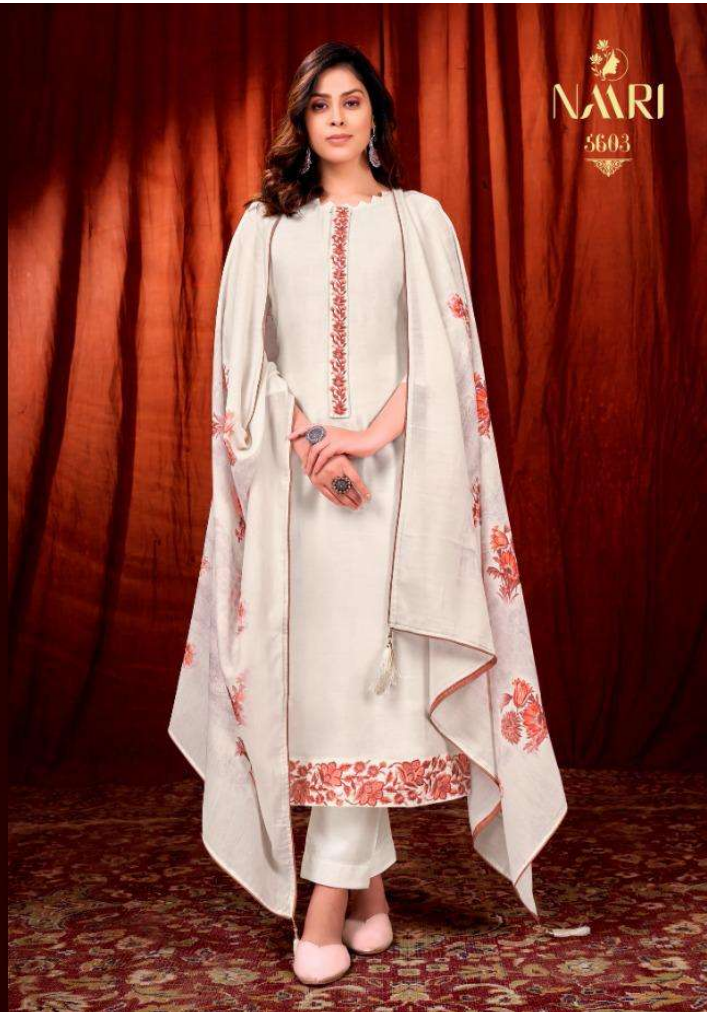

NARI

COLOURFUL

  
NAARI  
5602

Presenting To You Our New Catalogue

# COLOURFUL

**-: TOP :-**

PURE SILK WITH WORK

**-: BOTTOM :-**

VISCOUS SILK

**-: DUPATTA :-**

PURE MUSLIN DIGITAL PRINT

  
**NARI**

NARI

COLOURFUL

5601

5602

5603

5604

5605