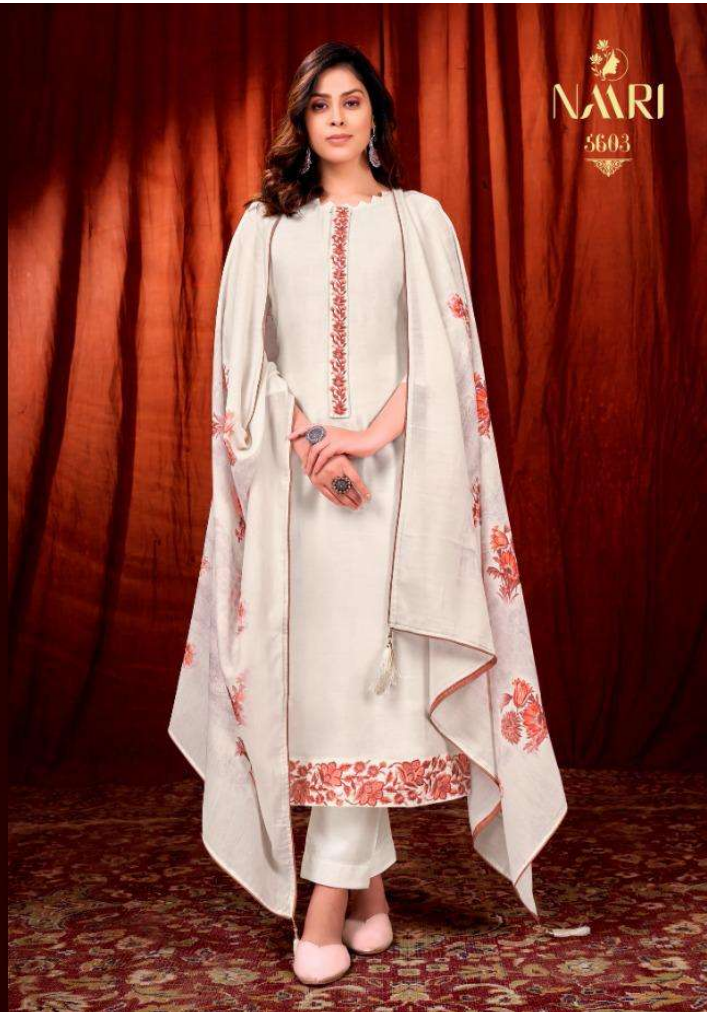

NARI

COLOURFUL

NAARI
5602

Presenting To You Our New Catalogue

COLOURFUL

-: TOP :-

PURE SILK WITH WORK

-: BOTTOM :-

VISCOUS SILK

-: DUPATTA :-

PURE MUSLIN DIGITAL PRINT

NARI

NARI

COLOURFUL

5601

5602