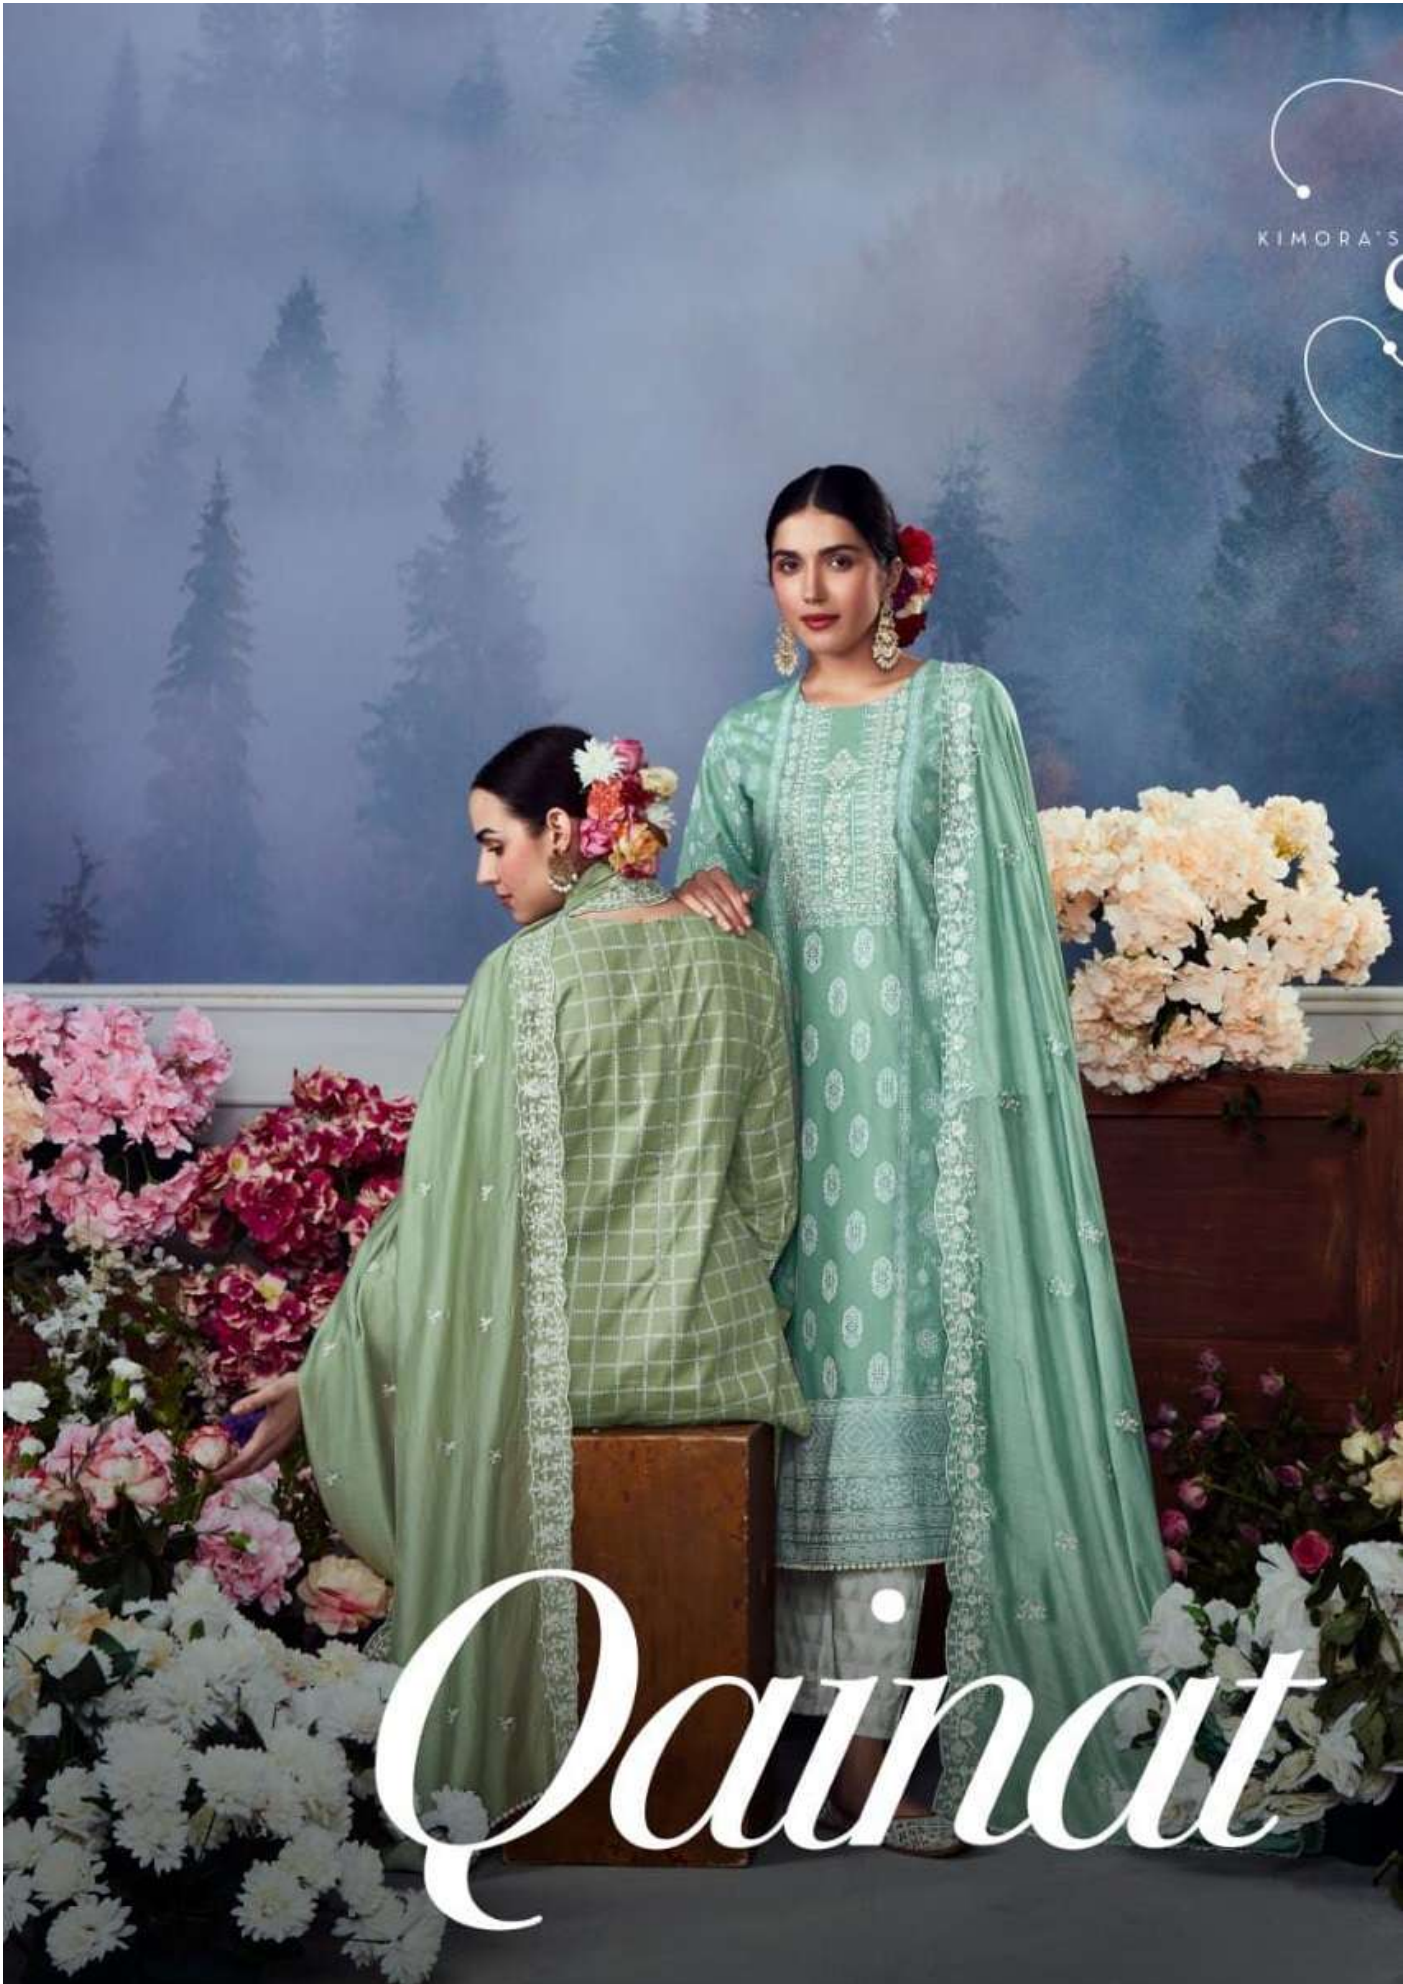

KIMORA'S

Qainat

S0031 STUNNING FASHION

S0032 STUNNING FASHION

Sohni

S0033 STUNNING FASHION

S0034 STUNNING FASHION

S0035 STUNNING FASHION

S0037 STUNNING FASHION

Sohmi

S0038 STUNNING FASHION

Qainat

TOP

Pure cotton lawn with print and embroidery neckline

DUPATTA

Mul cotton with scalloped embroidery border and Buttis

BOTTOM

Pure cotton lawn with print

S0031

S0032

S0033

S0034

S0035

S0036