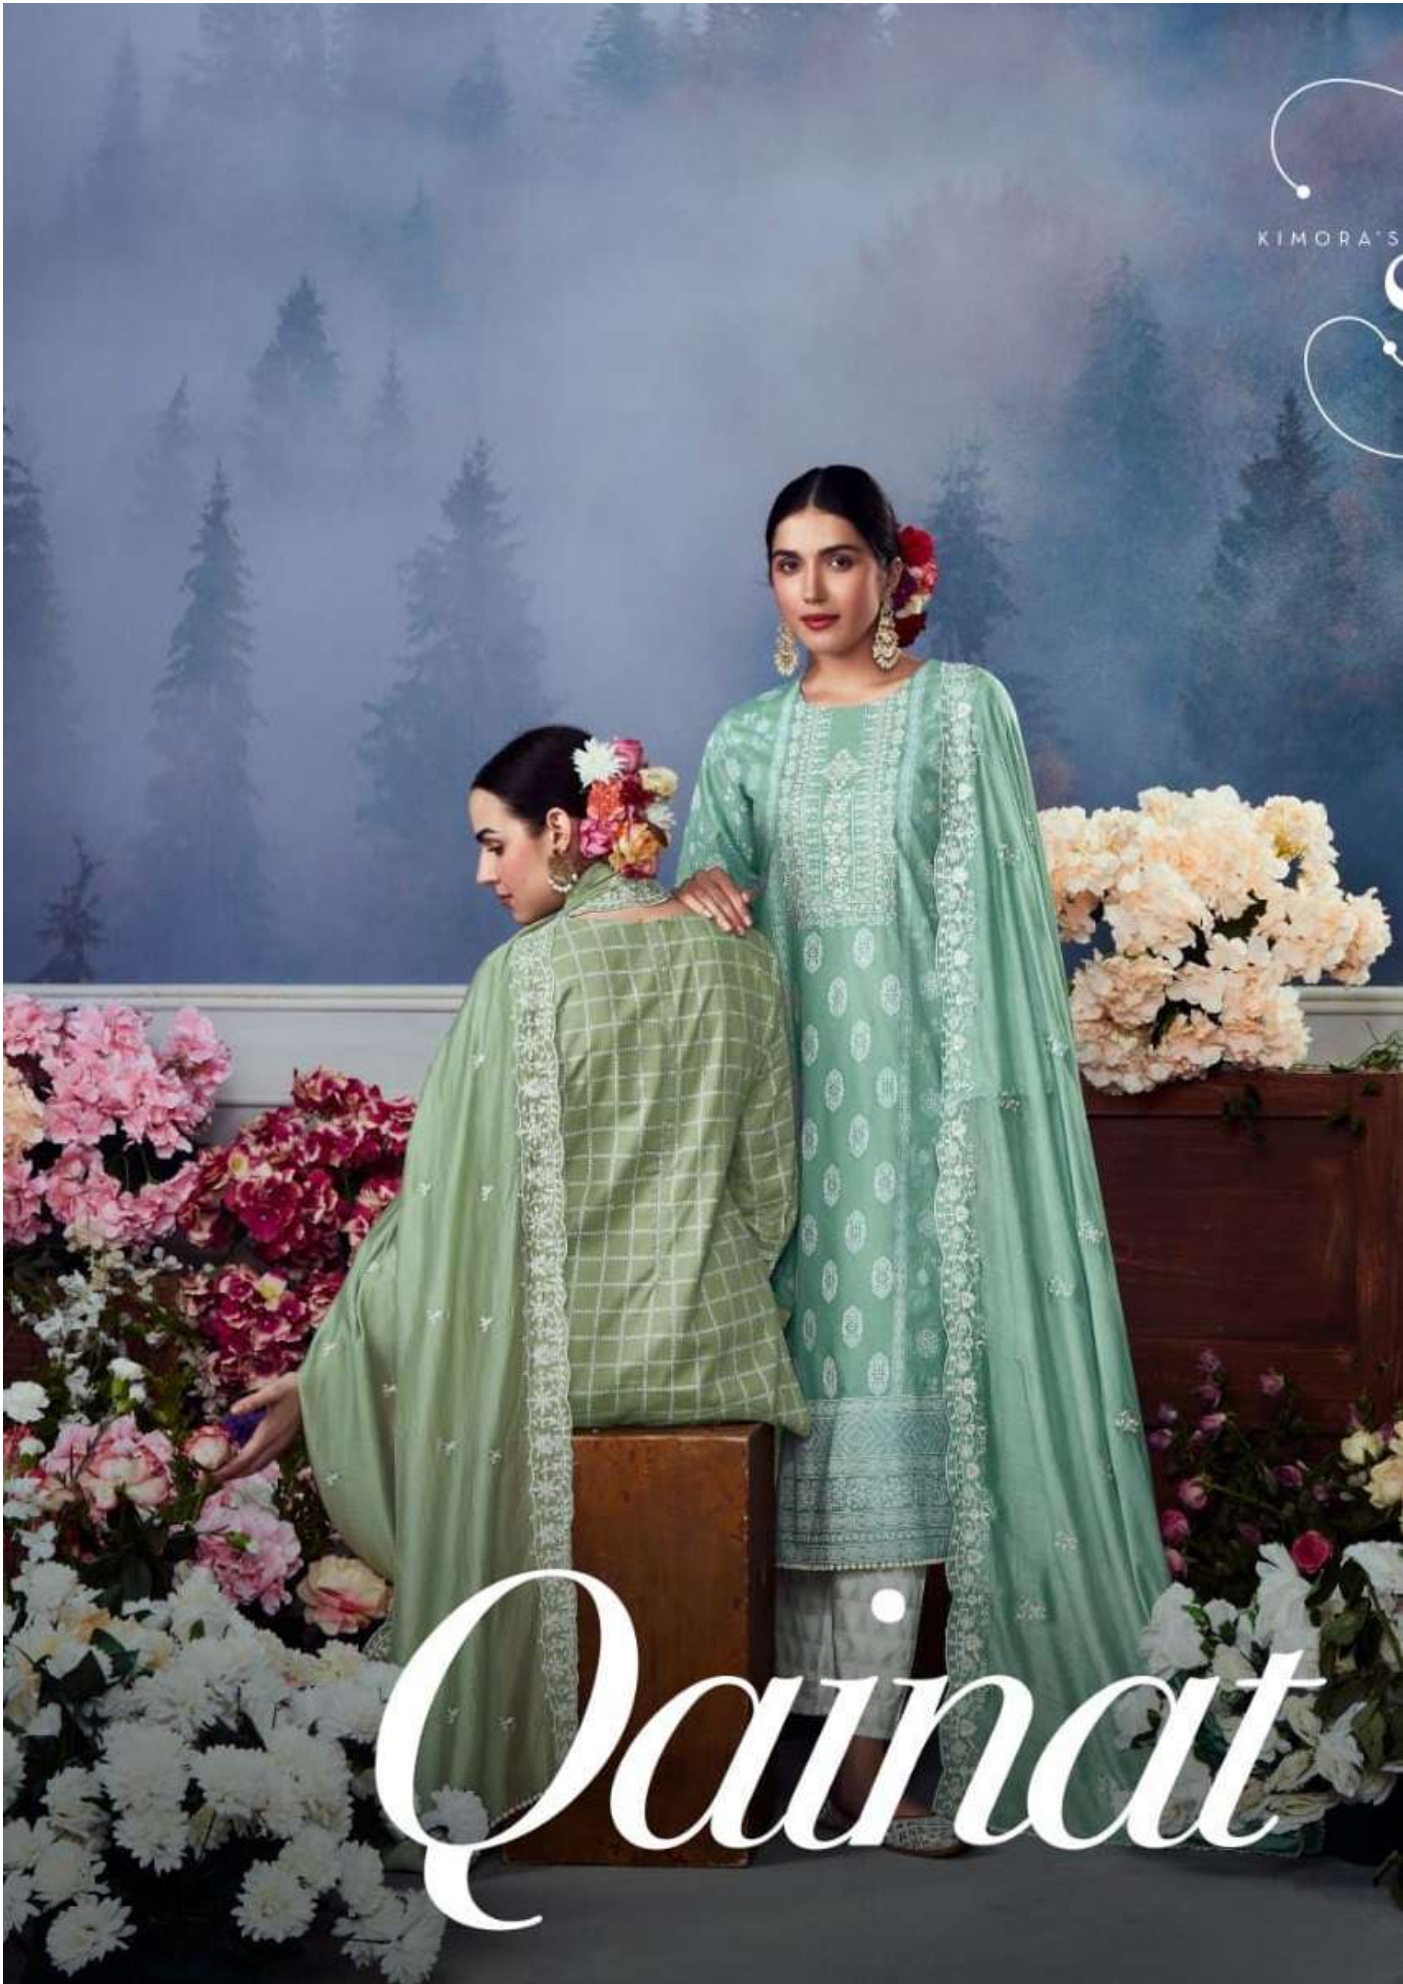

KIMORA'S

Qainat

S0031 STUNNING FASHION

S0032 STUNNING FASHION

Solmi

S0033 STUNNING FASHION

S0034 STUNNING FASHION

S0035 STUNNING FASHION

S0037 STUNNING FASHION

S0038 STUNNING FASHION

Qainat

TOP

Pure cotton lawn with print and embroidery neckline

DUPATTA

Mul cotton with scalloped embroidery border and Buttis

BOTTOM

Pure cotton lawn with print

S0031

S0032

S0033

S0034

S0035

S0036

S0037