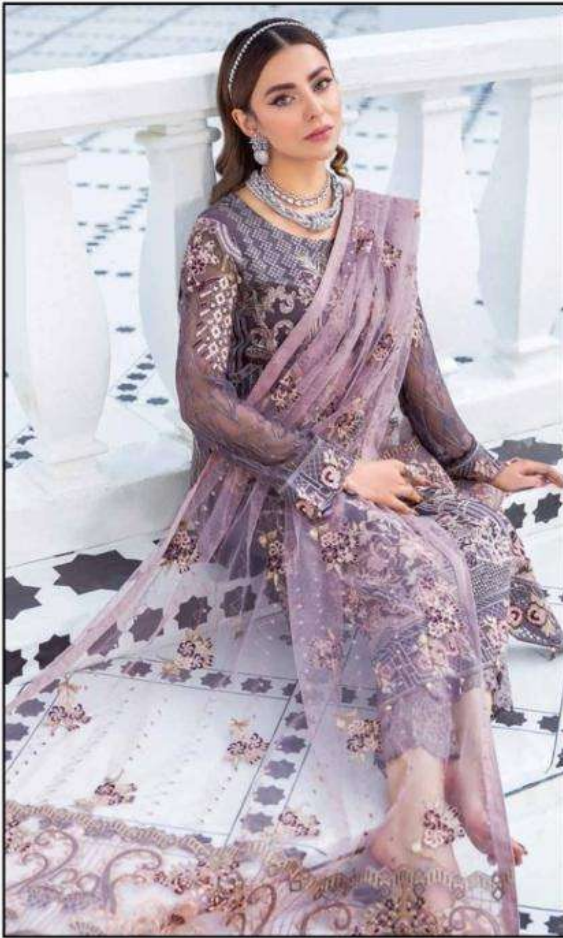

Cross Stitch

TOP:- FOX GEORGATTE
DUPATTA:- BUTTER FLY NET WITH WORK
BOTTOM/INNER:- SANTOON
D N.9267

Cross Stitch

TOP:- FOX GEORGATTE
DUPATTA:- BUTTER FLY NET WITH WORK
BOTTOM/INNER:- SANTOON
D N.9267