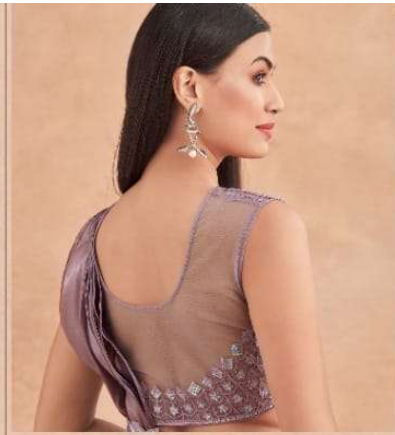

TFH
THE FASHION HUB

SUP-7301

TFH
THE FASHION HUB

THE STYLE SAVANT

Seeks out the women that
comfortable and make them love you.

SUP-7302

SUP-7305

TFH
THE FASHION HUB

BEAUTY IS MAGNIFIED

Channel the elegance of femininity in its full glory and let
bring out your "haute couture" femininity.

SUP-7309

TFH
THE FASHION HUB

SUP-7310

TFH
THE FASHION HUB

SUP-7312

SUPER STAR				
Catalog Name	D.No.	Rate (IN RS.)	CUT. (approx.)	Fabric Details
SUPER STAR	SUP-7301	2550/-	12.00 mts.	SATIN TISSUE
SUPER STAR	SUP-7302	2283/-	10.00 mts.	SATIN SILK
SUPER STAR	SUP-7303	1839/-	09.00 mts.	PURE GEORGETTE
SUPER STAR	SUP-7304	2194/-	08.25 mts.	SATIN TISSUE
SUPER STAR	SUP-7305	2194/-	05.50 mts.	LYCRA
SUPER STAR	SUP-7306	1884/-	07.50 mts.	SATIN SILK
SUPER STAR	SUP-7307	2139/-	06.50 mts.	SATIN SILK
SUPER STAR	SUP-7308	2395/-	11.00 mts.	SATIN SILK
SUPER STAR	SUP-7309	1950/-	08.50 mts.	GEORGETTE SIFFON
SUPER STAR	SUP-7310	2328/-	11.00 mts.	SATIN TISSUE
SUPER STAR	SUP-7311	2361/-	11.50 mts.	SATIN TISSUE
SUPER STAR	SUP-7312	2194/-	10.00 mts.	SATIN SILK