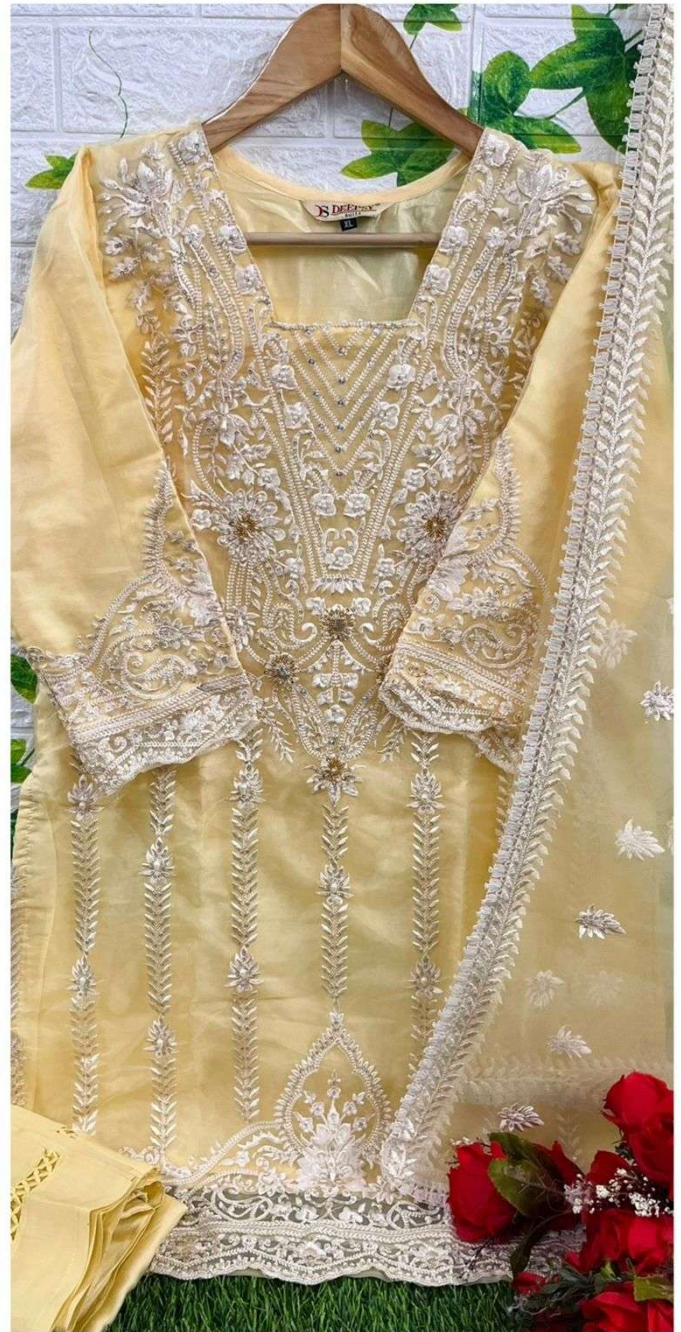

CODE: D-314-B

**DEEPSY**  
suits

**READY MADE**  
COLLECTION  
SIZE:- XL

**Care Instructions**

- >Dry clean recommended
- >Do not use anytype of bleach or stain removing chemicals.
- >Do not overexpose damp fabrics to strong sunlight.
- >Iron at moderate temperature.