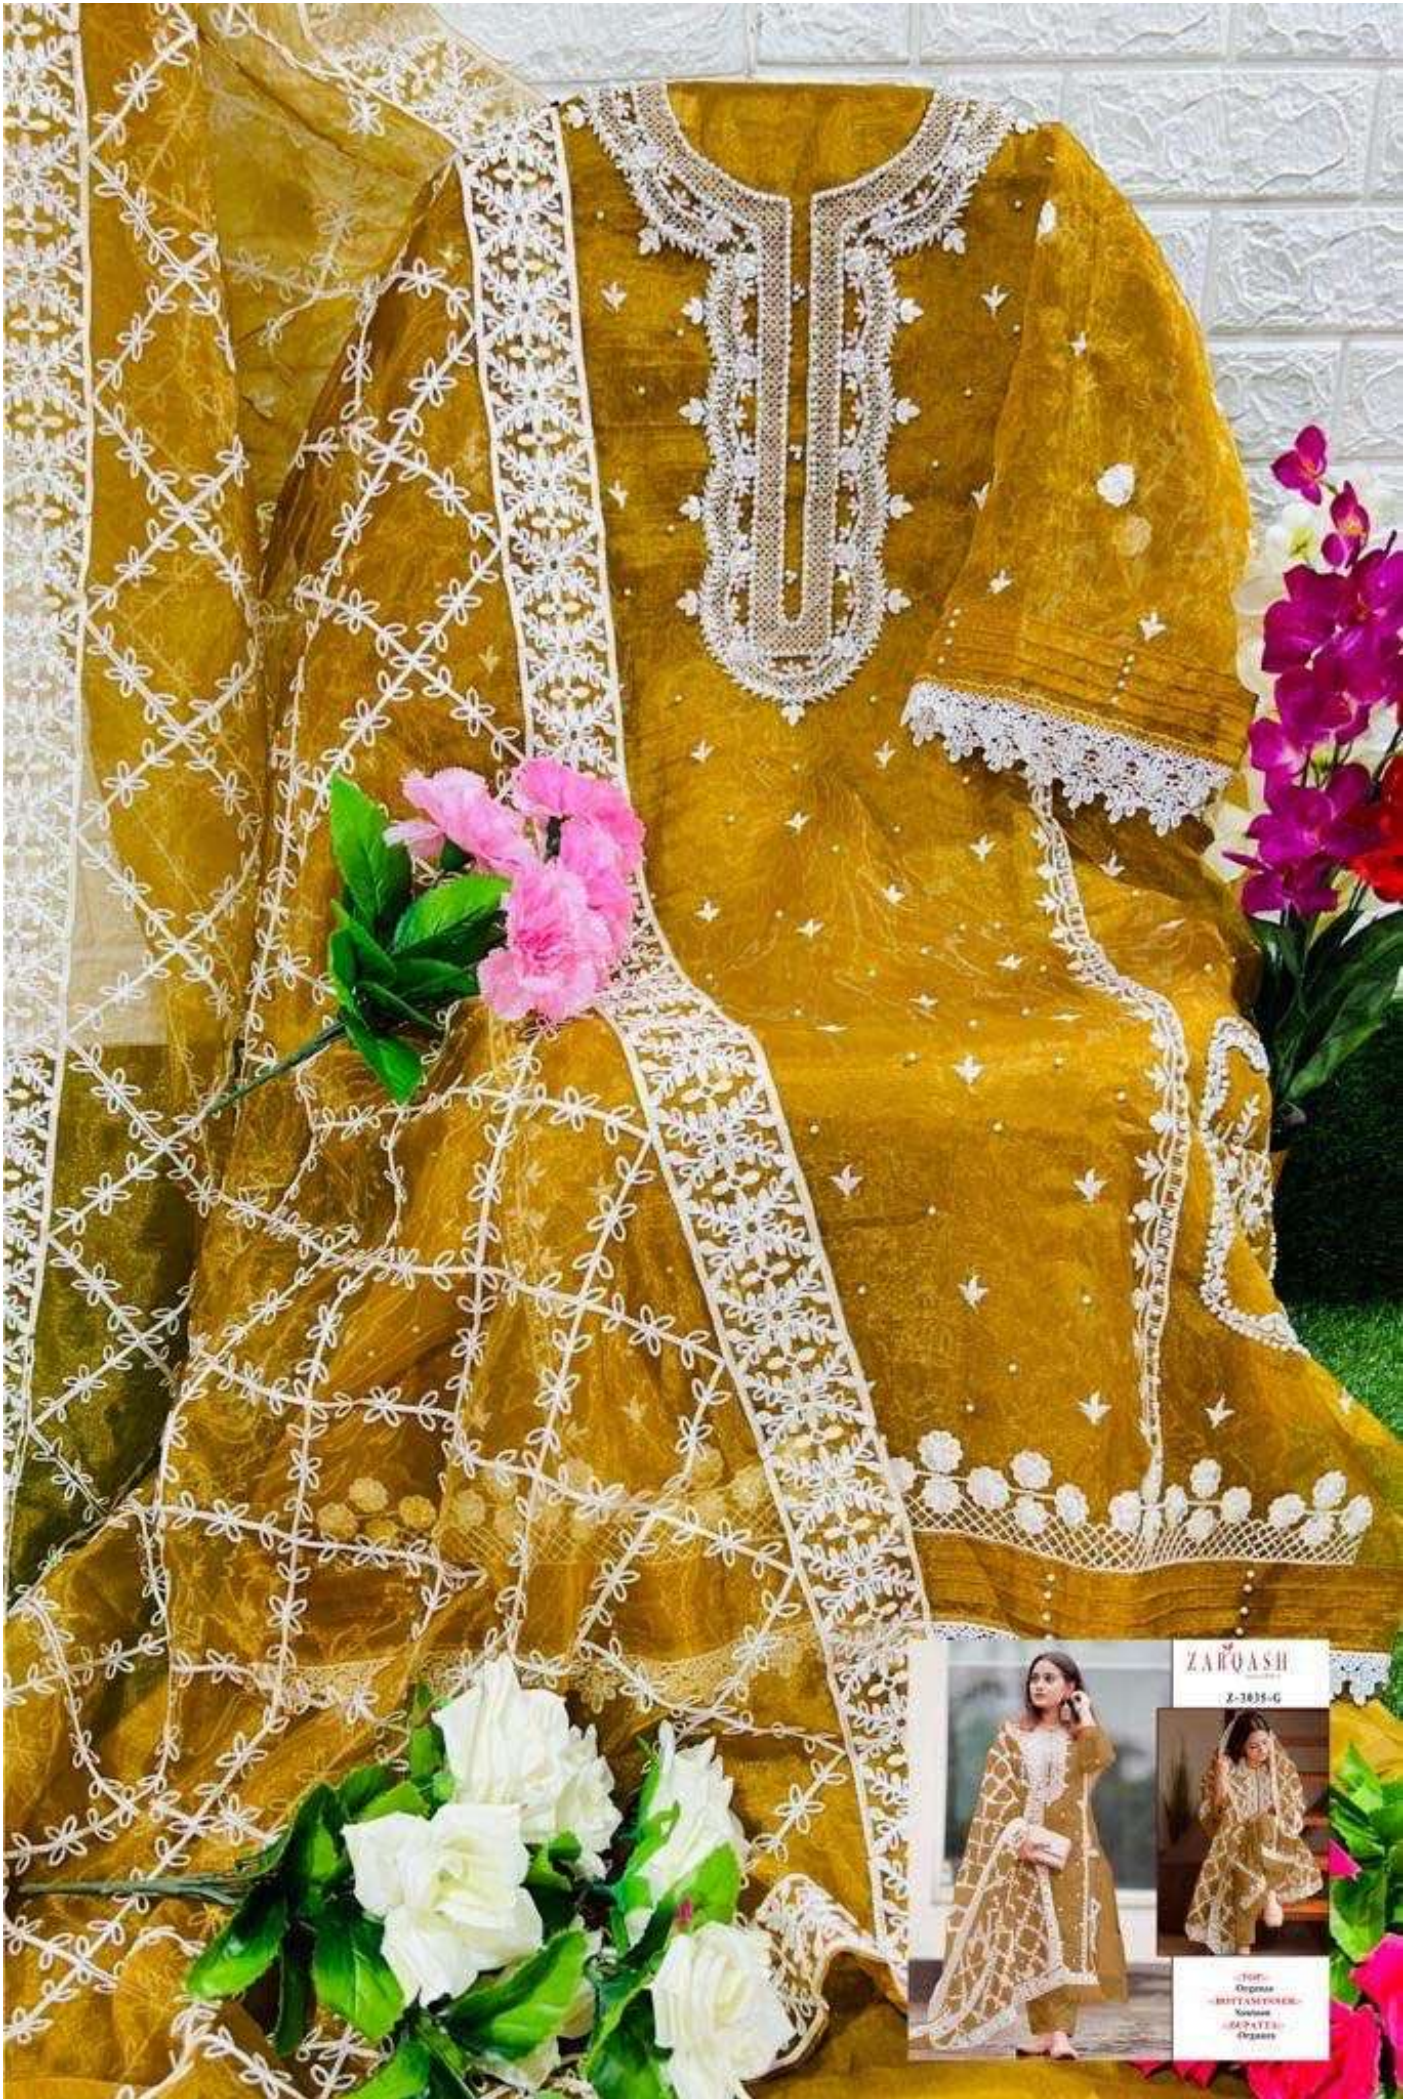

ZARQASH
Z-3035-G

POP: Organza
-BUST AND WAIST-
Narrow
-SKIRT-
Organza