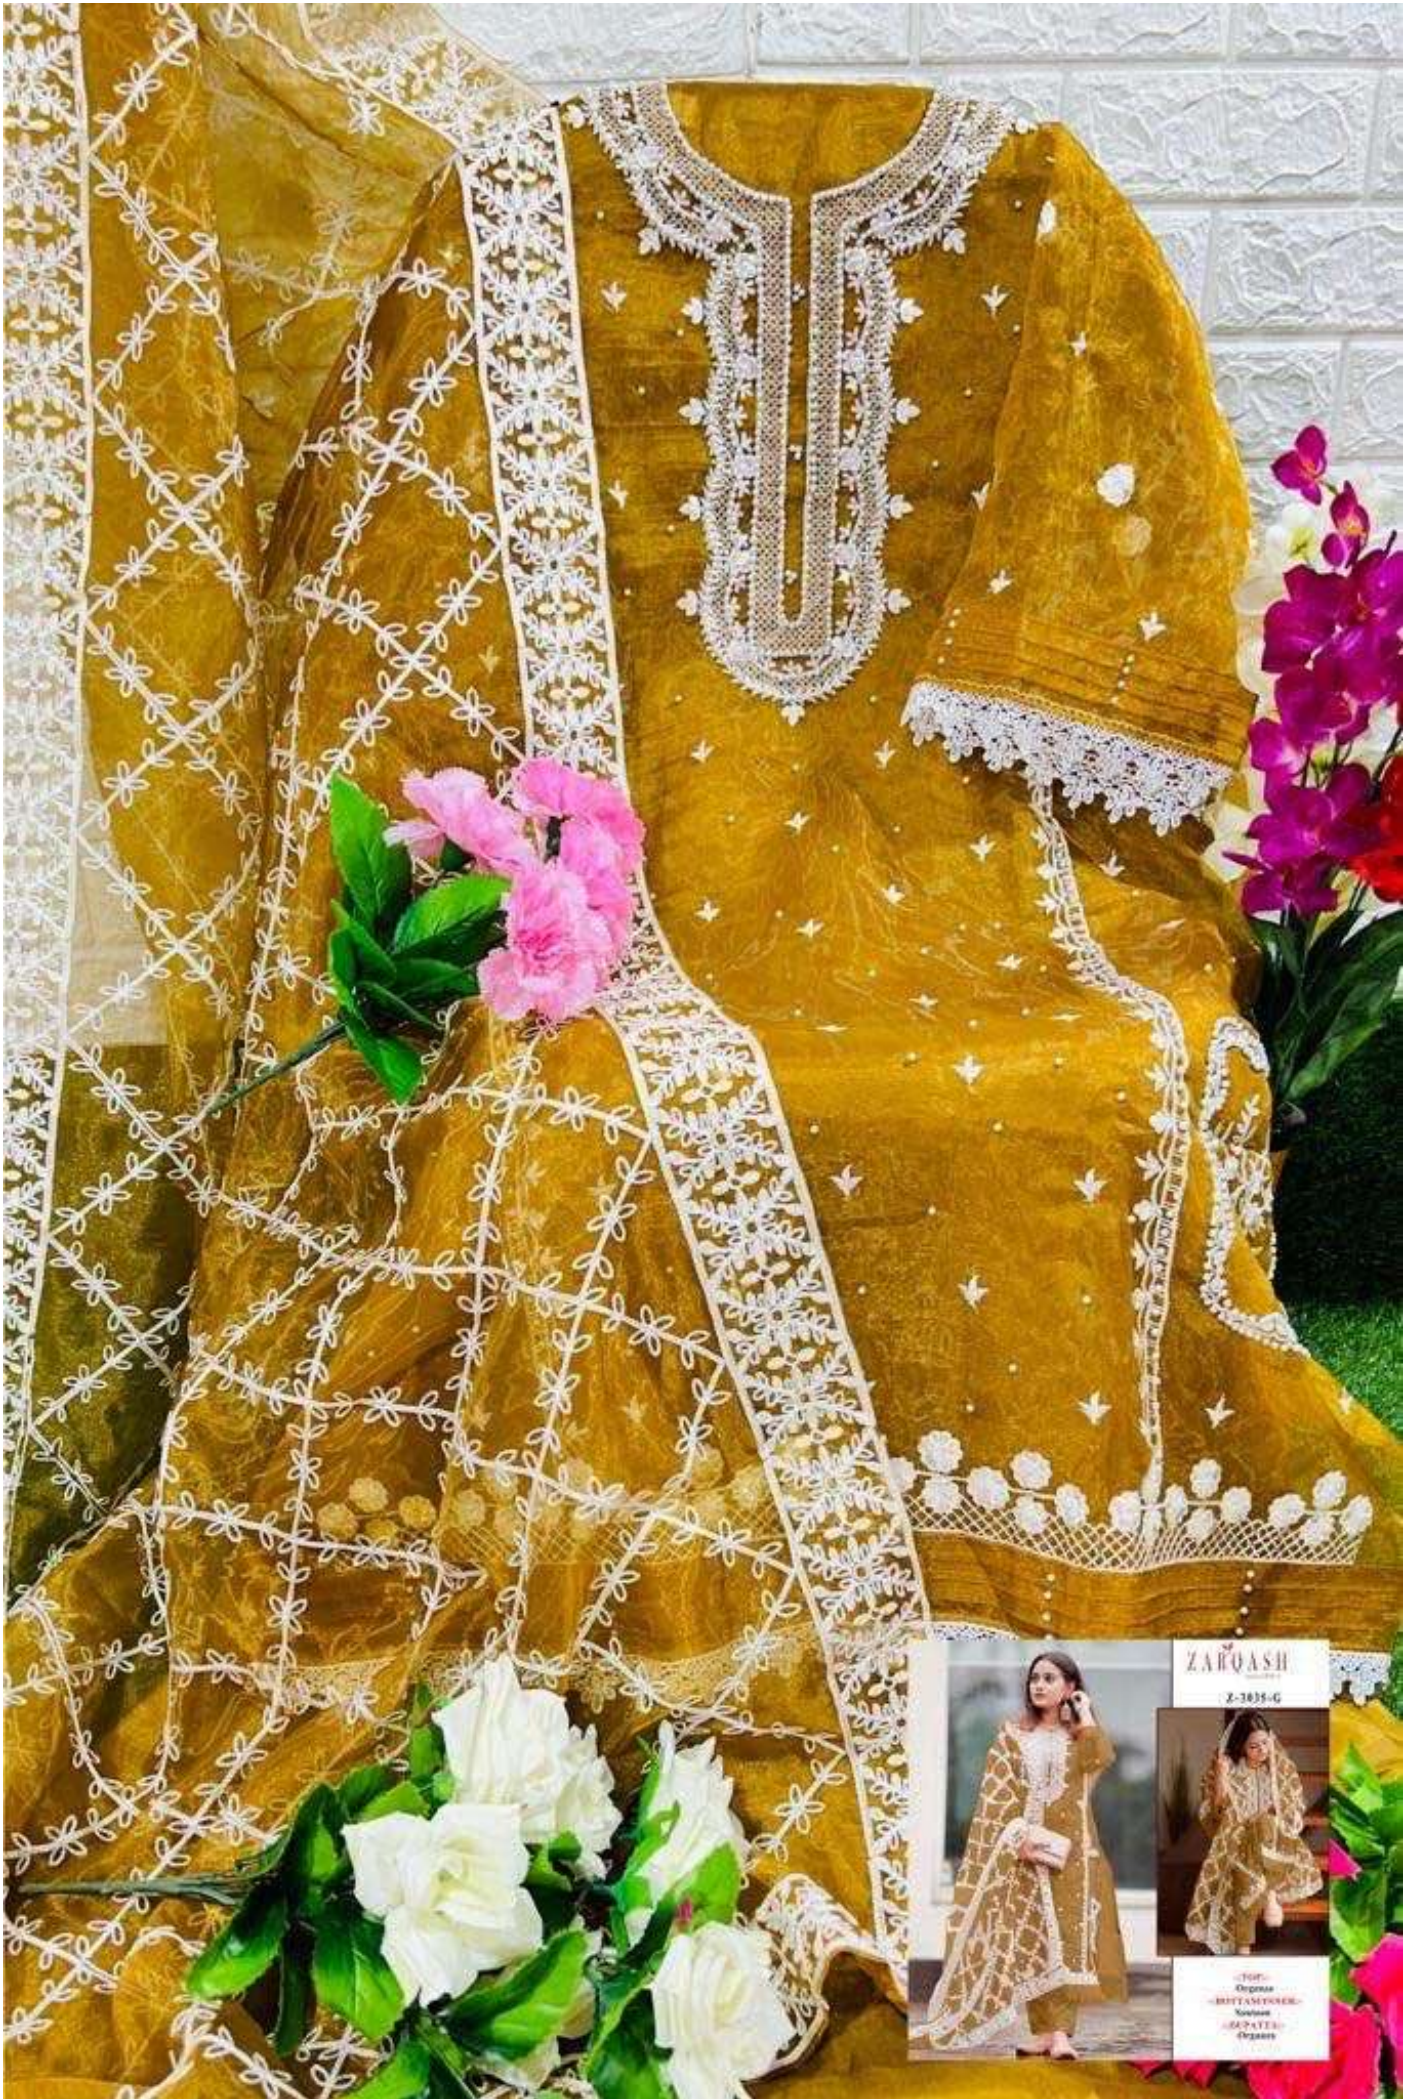

ZARQASH
Z-3035-G

POP: Original
-BUTAMENOR-
Nasim
-GAPAYE-
Original