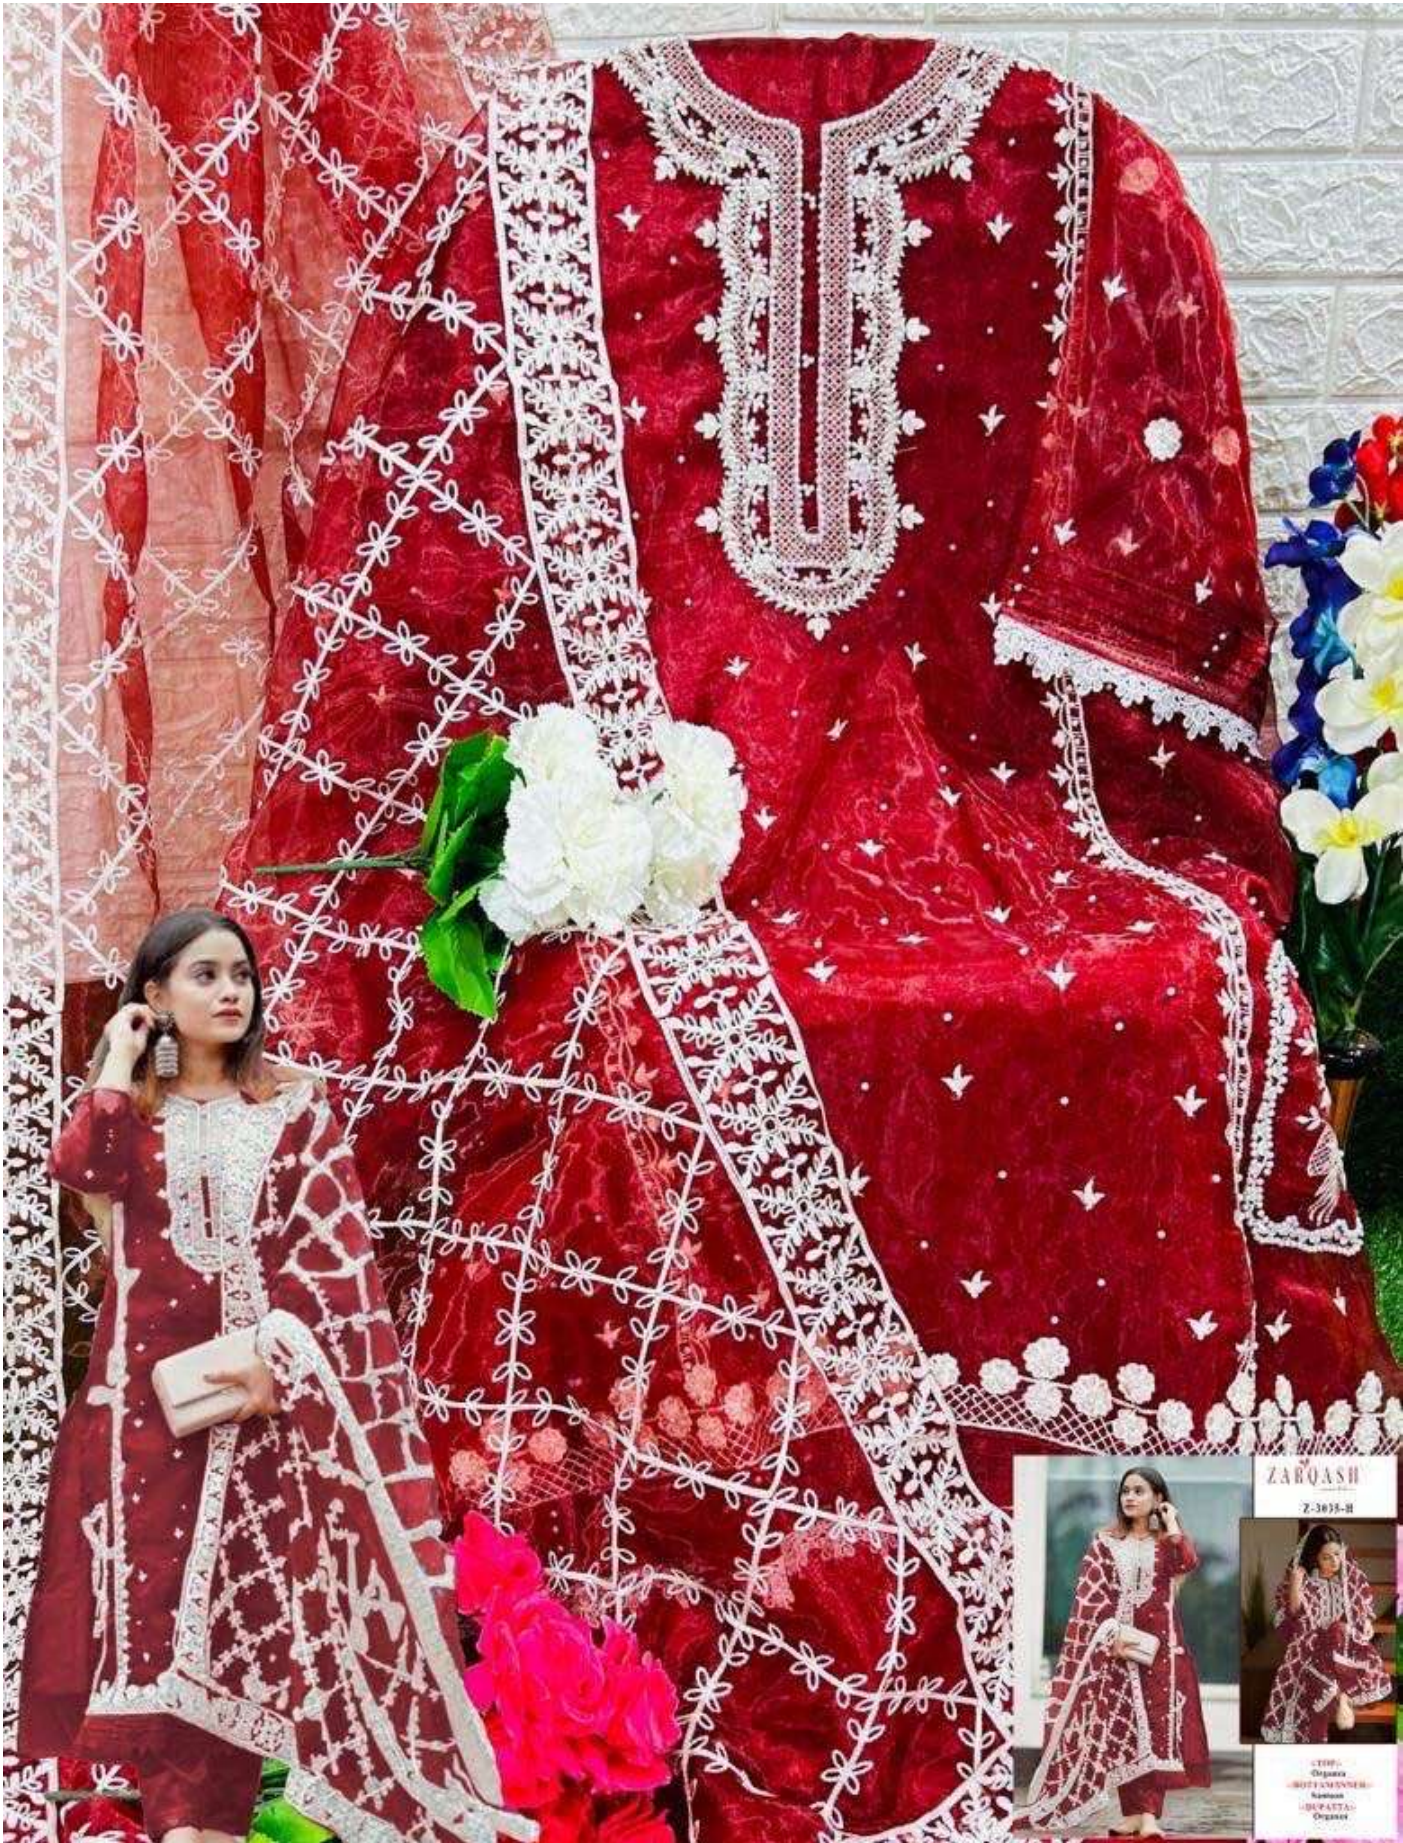

ZARQASH
Z-3035-H

QURAN
QURAN
QURAN
QURAN