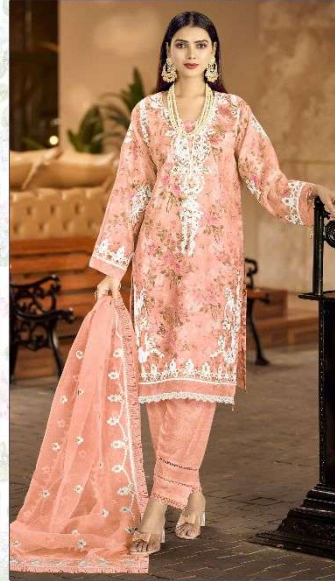

TOP:- ORGANZA EMBROIDERED
DUPATTA:- ORGANZA EMBROIDERED WITH FRILL
INNER:- DIGITAL FLORAL PRINTED
BOTTOM :- SANTOON

KROSSTM
KULTURE

KK-027

KK-027-B

KK-027-C

KK-027-D

TOP:- ORGANZA EMBROIDERED
DUPATTA:- ORGANZA EMBROIDERED WITH FRILL
INNER:- DIGITAL FLORAL PRINTED
BOTTOM :- SANTOON