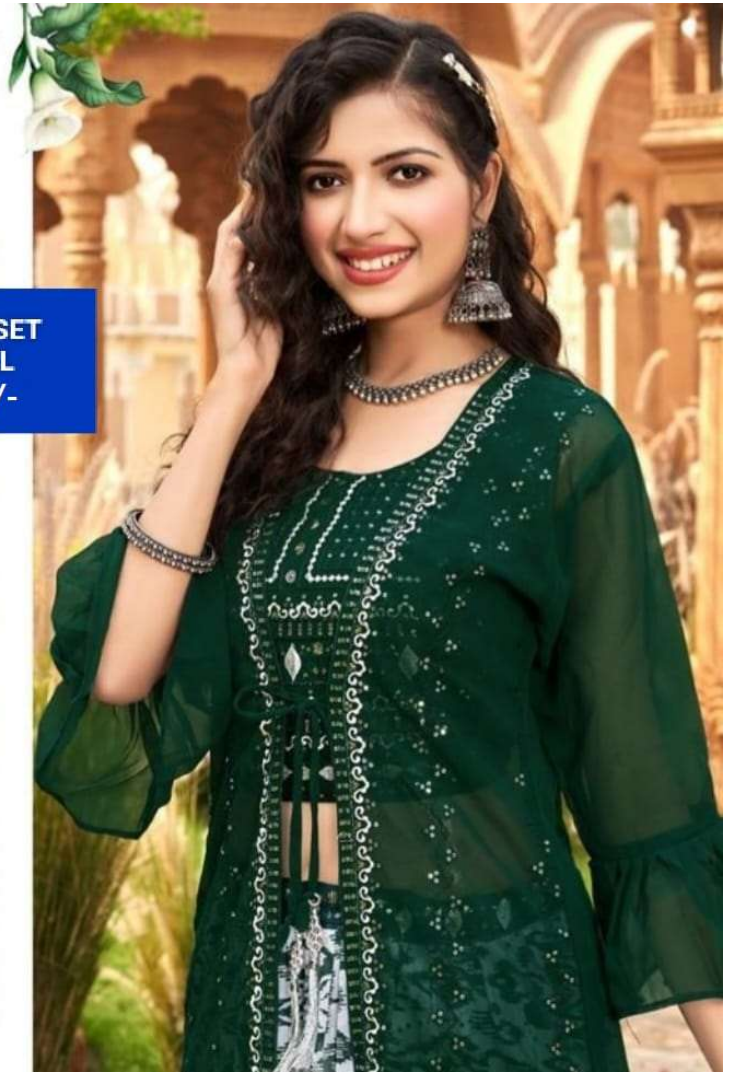

D.No-4062
L

3 PIS SET
L..XL
985/-

UNFORGETTABLE MOMENTS CRAFTED OUT OF YOUR DREAM