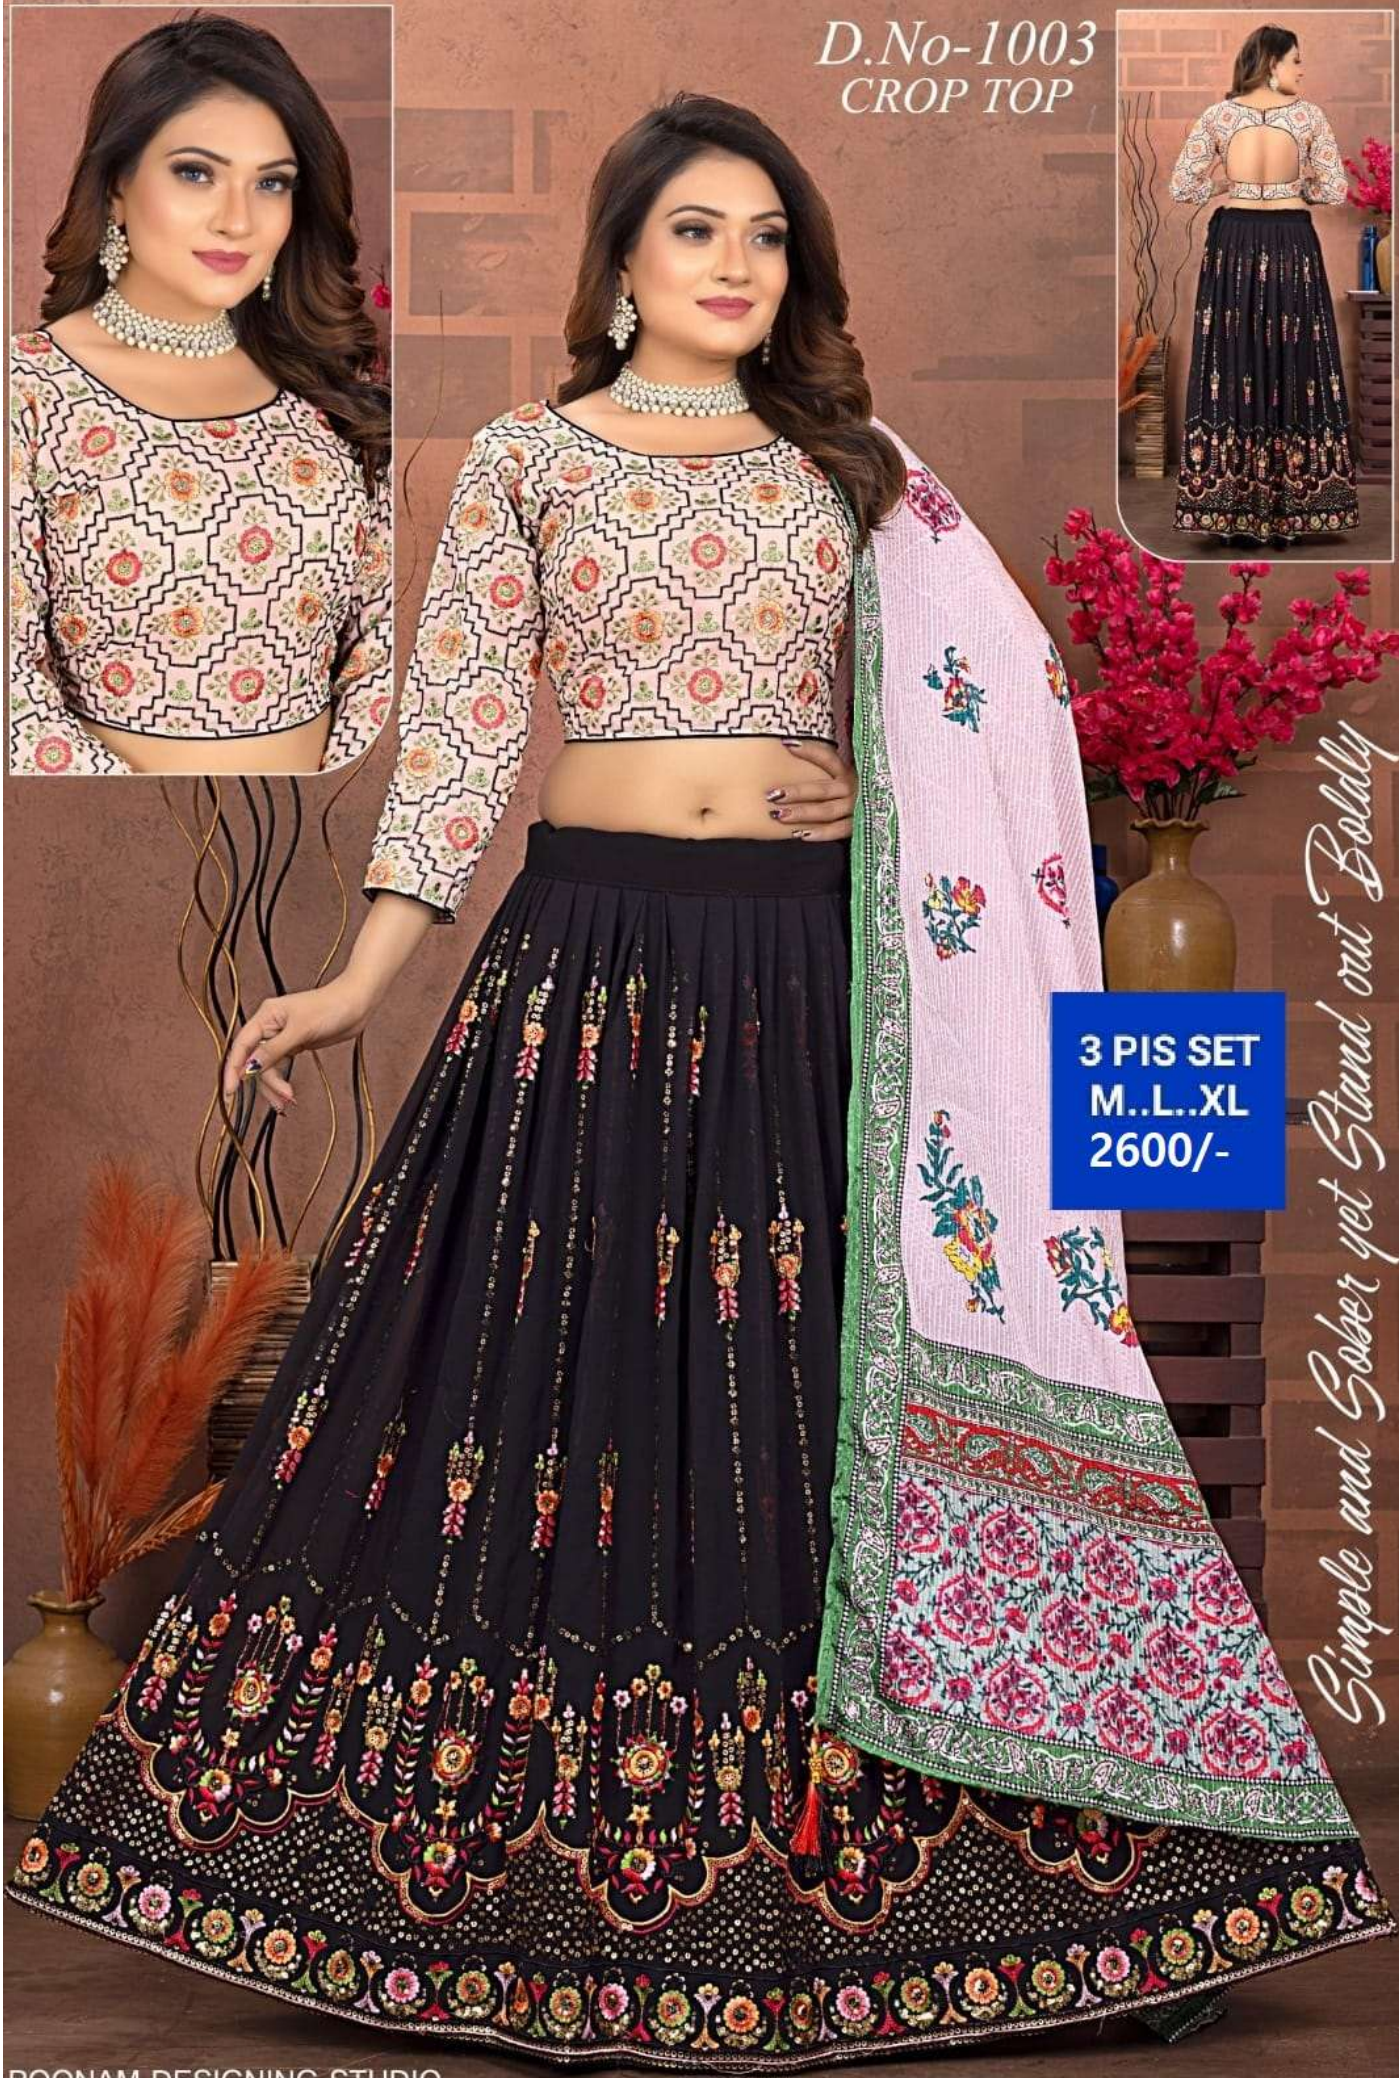

Kanishka-410

Angelic

3 PIS SET
XL
1985/-

Kanishka-410

Angelic

3 PIS SET
XL
1985/-

D.No-981
CROP TOP

**SMOOTH &
STYLISH**

1002

S - M - L - XL

3 PIS SET
S..M..L..XL
2075/-

D.No-1003
CROP TOP

3 PIS SET
M..L..XL
2600/-

Simple and Sober yet Stand out Boldly

D.NO-1085

Strawberry

ELEGANT

The light of feminine fashion excellent elegant,
stylish graceful and Exceptionally class.

3 PIS SET
L..XL
2830/-

Strawberry

D.NO-1096

3 PIS SET
XL
3010/-

D.No.2279

L