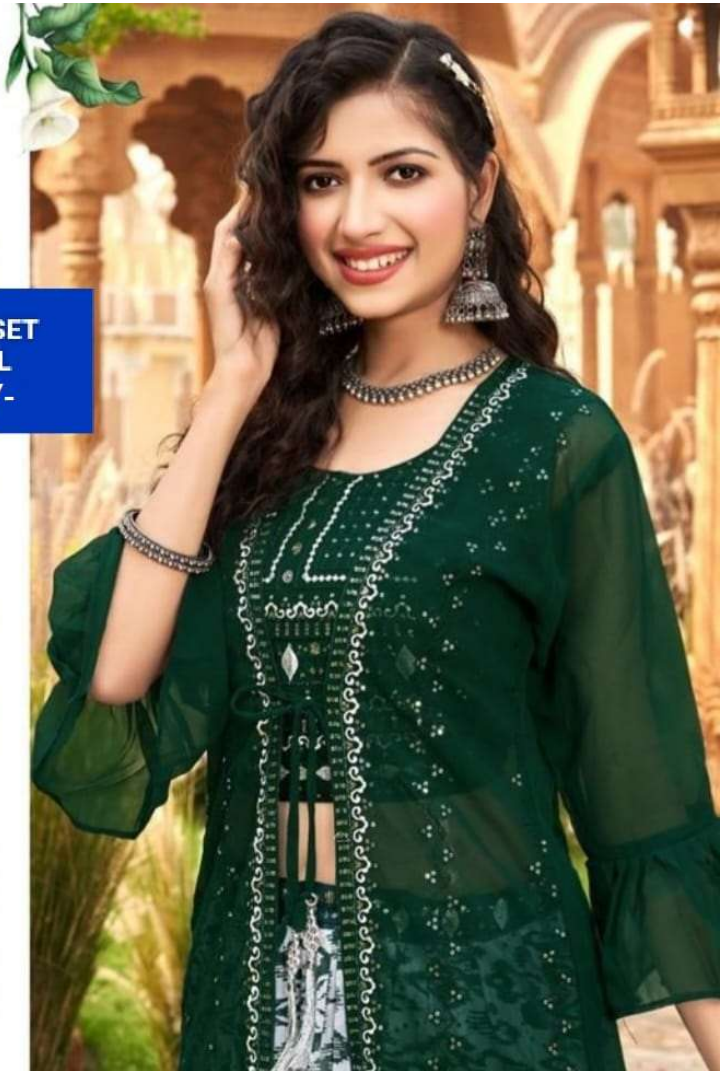

D.No-4062
L

3 PIS SET
L..XL
985/-

UNFORGETTABLE MOMENTS CRAFTED OUT OF YOUR DREAM