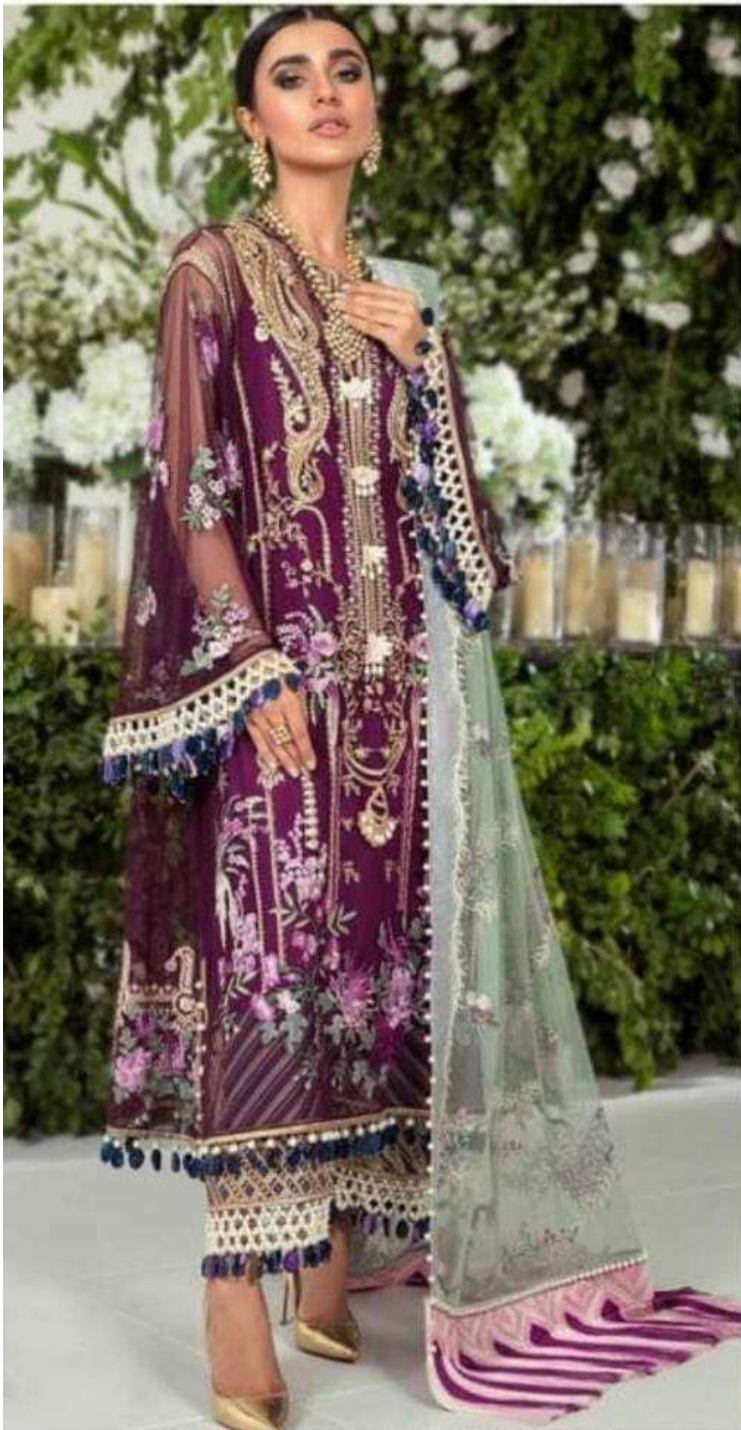

Luxury Embroidery collection

SD Shraddha Designer

HOME LAUNDERING RECOMMENDED
DO NOT USE ANY KIND OF BLEACH OR STAIN
REMOVING CHEMICAL

SD-5113
TOP-HEAVY BUTTERFLY NET WITH
EMBROIDERI WITH MOTI LESS
INNER-SANTOON
BOTTOM-SANTOON WITH PRINTED
BORDER
DUPATTA-HEAVY BUTTERFLY NET WITH
EMBROIDERI WITH PRINTED DIGITAL
BORDER