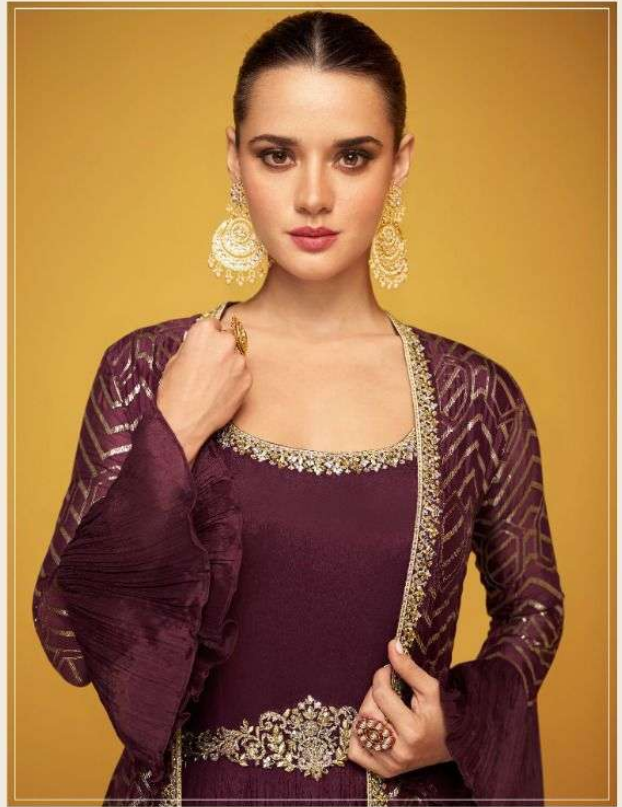

  
SAYURI<sup>®</sup>  
Designer

*Petals*

SAYURI<sup>®</sup>  
Design

5212

SAYURI<sup>®</sup>  
Designer

*Petals*

~ FABRIC ~  
GEORGETTE/CHINON  
( FRONT AND  
BACK EMBROIDERED )

~ DUPTTA ~  
GEROGETTE/NET  
( EMBROIDERED )

~ SIZE ~  
FREE SIZE STITCHED  
WITH CANCAN

~ PRICE -2499/-  
GST 12% EXTRA

5211

5212

5213

  
SAYURI<sup>®</sup>  
Designer  
*Petals*