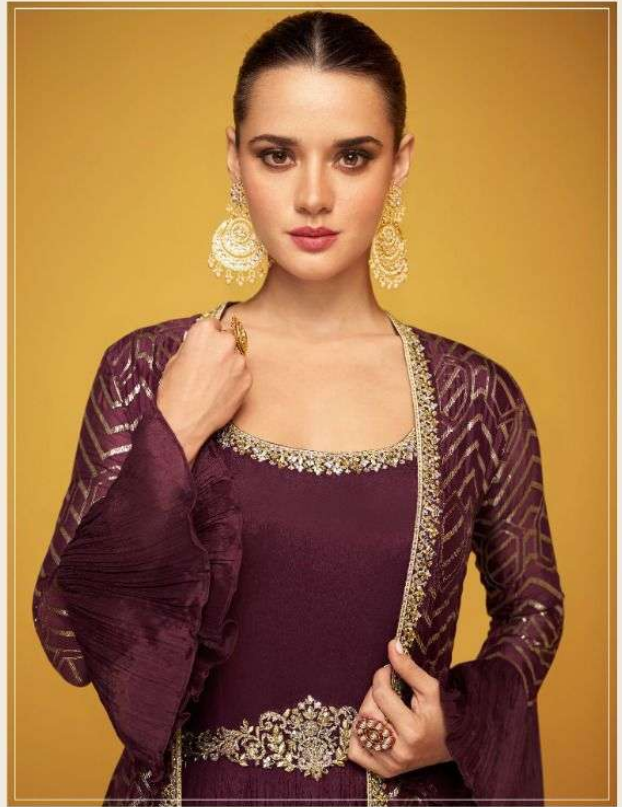

  
SAYURI<sup>®</sup>  
Designer

*Petals*

SAYURI<sup>®</sup>  
Design

5212

SAYURI®  
Designer

*Petals*

~ FABRIC ~  
GEORGETTE/CHINON  
( FRONT AND  
BACK EMBROIDERED )

~ DUPTTA ~  
GEROGETTE/NET  
( EMBROIDERED )

~ SIZE ~  
FREE SIZE STITCHED  
WITH CANCAN

~ PRICE -2499/-  
GST 12% EXTRA

5211

5212

5213