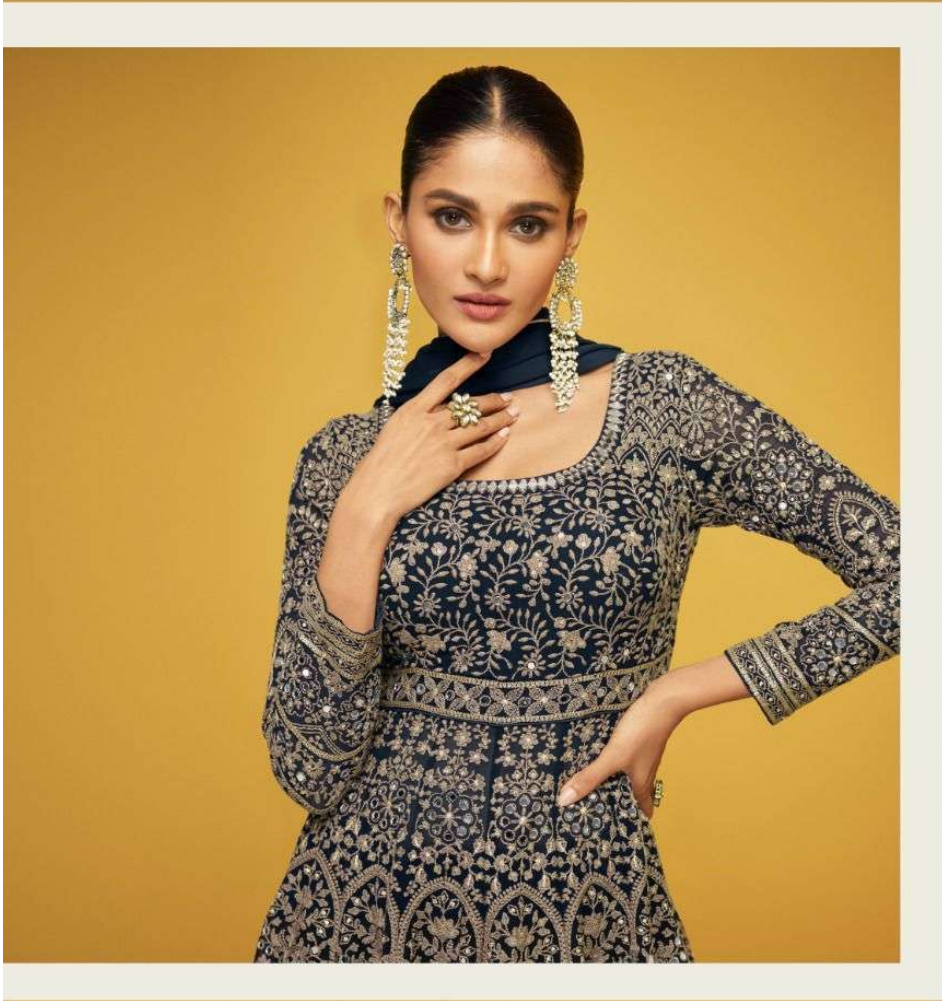

  
SAYURI<sup>®</sup>  
Designer

*Petals*

SAYURI<sup>®</sup>  
Design

5212

SAYURI<sup>®</sup>  
Designer

*Petals*

~ FABRIC ~  
GEORGETTE/CHINON  
( FRONT AND  
BACK EMBROIDERED )

~ DUPTTA ~  
GEROGETTE/NET  
( EMBROIDERED )