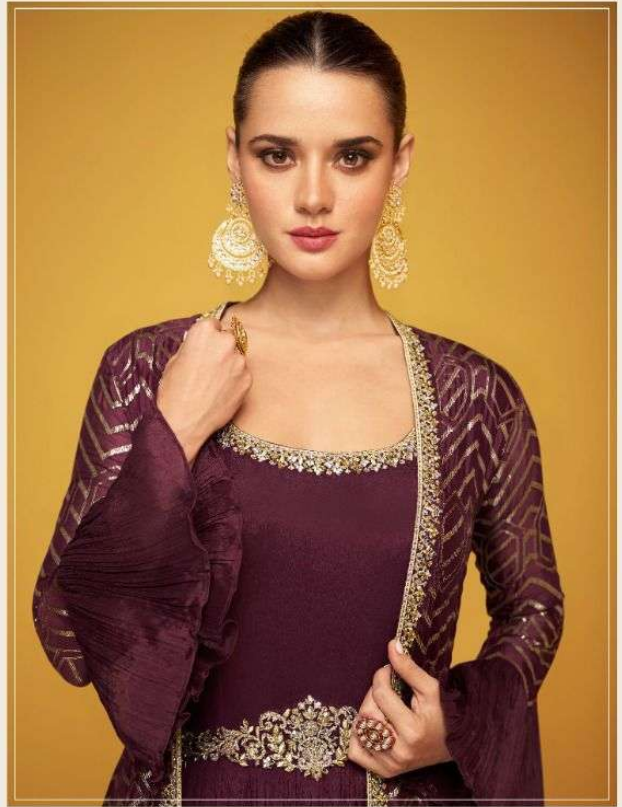

  
**SAYURI**<sup>®</sup>  
Designer

*Petals*

SAYURI<sup>®</sup>  
Design

5212

SAYURI®  
Designer

*Petals*

~ FABRIC ~  
GEORGETTE/CHINON  
( FRONT AND  
BACK EMBROIDERED )

~ DUPTTA ~  
GEROGETTE/NET  
( EMBROIDERED )

~ SIZE ~  
FREE SIZE STITCHED  
WITH CANCAN

~ PRICE -2499/-  
GST 12% EXTRA

5211

5212

5213

  
SAYURI<sup>®</sup>  
Designer  
*Petals*