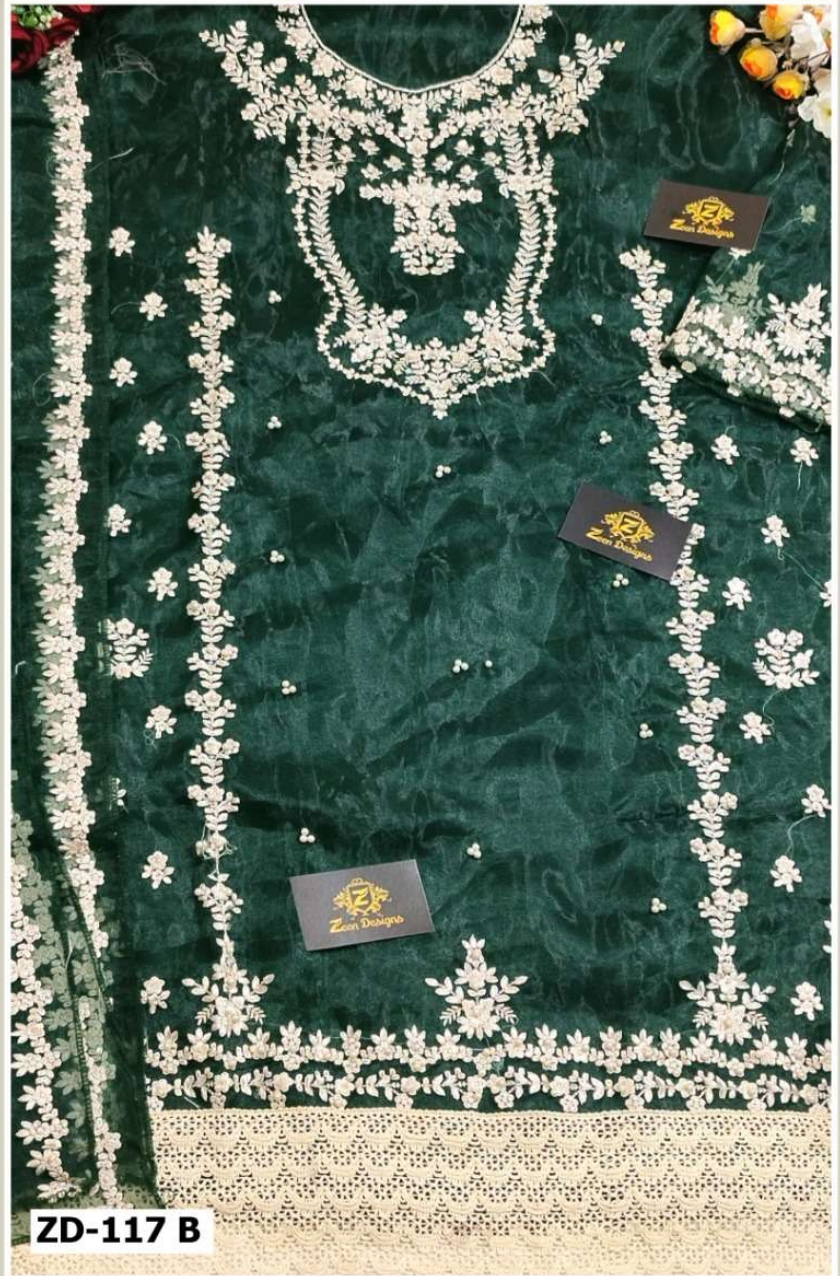

AMBREEN

FABRIC DETAIL

TOP:-ORGANZA
BOTTOM:- SANTOON
INNER:- SANTOON
DUPATTA:- ORGANZA

ZD-117 A

AMBREEN

FABRIC DETAIL

TOP:-ORGANZA
BOTTOM:- SANTOON
INNER:- SANTOON
DUPATTA:- ORGANZA

Zeen Designs

100%
HAND-EMBROIDERED
100%
COTTON
100%
HAND-EMBROIDERED
100%
COTTON

Zeen Designs