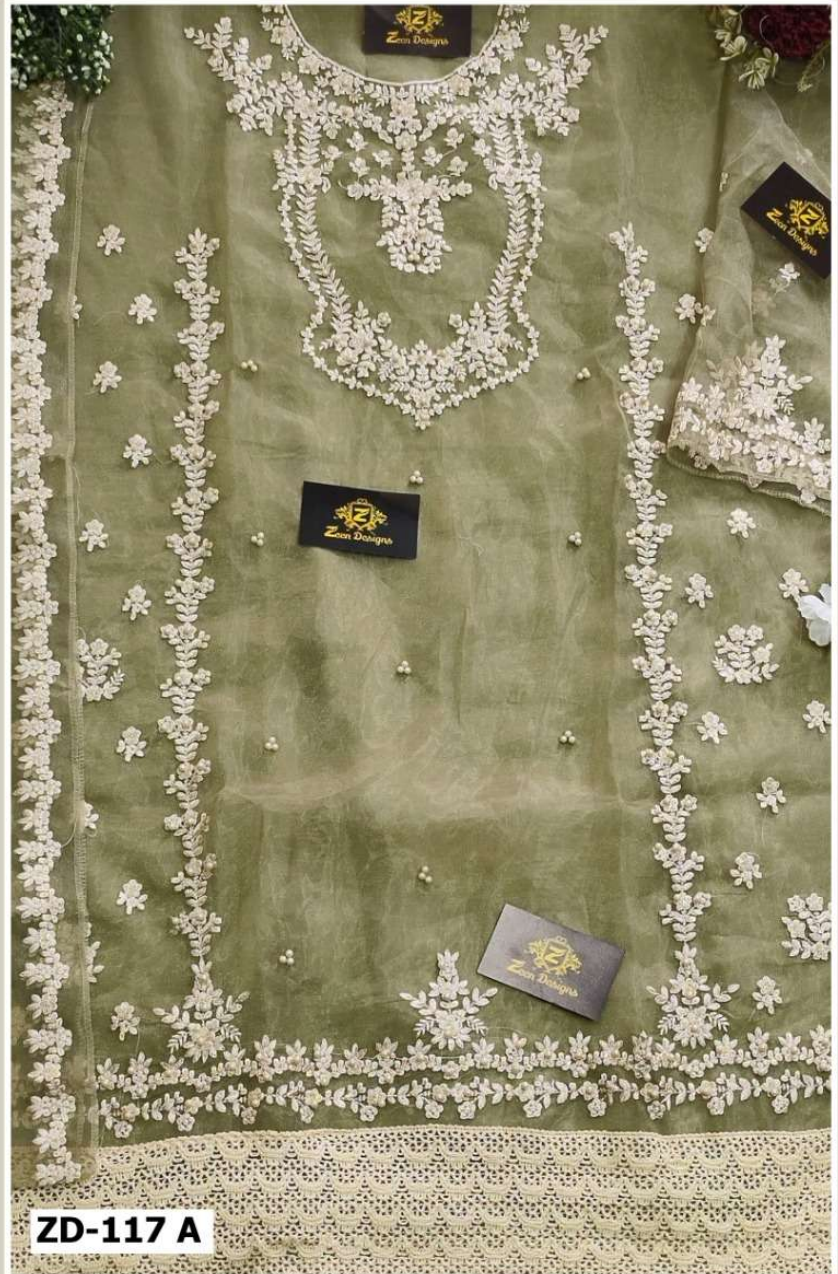

AMBREEN

FABRIC DETAIL

TOP:-ORGANZA
BOTTOM:- SANTOON
INNER:- SANTOON
DUPATTA:- ORGANZA

ZD-117 A

AMBREEN

FABRIC DETAIL

TOP:-ORGANZA
BOTTOM:- SANTOON
INNER:- SANTOON
DUPATTA:- ORGANZA

Zeen Designs

100%
HAND-EMBROIDERED
100%
COTTON
100%
HAND-EMBROIDERED
100%
COTTON

Zeen Designs