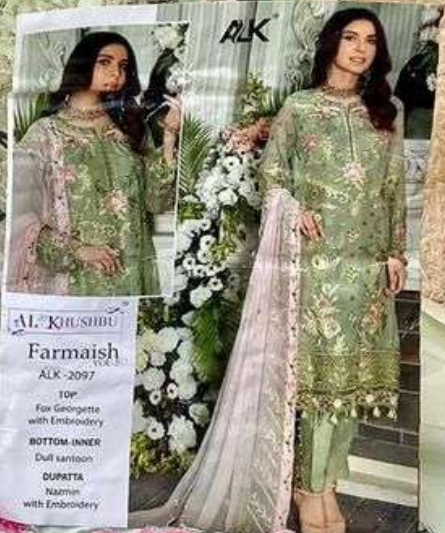

TOP

Fox Georgette
with Embroidery

BOTTOM-INNER

Dull santoon

DUPATTA

Nazmin
with Embroidery

ALKTM

AL KHUSHBUTM

Farmaish
VOL-2

ALK -2098

TOP

Fox Georgette
with Embroidery

BOTTOM-INNER

Dull santoon

DUPATTA

Nazmin
with Embroidery