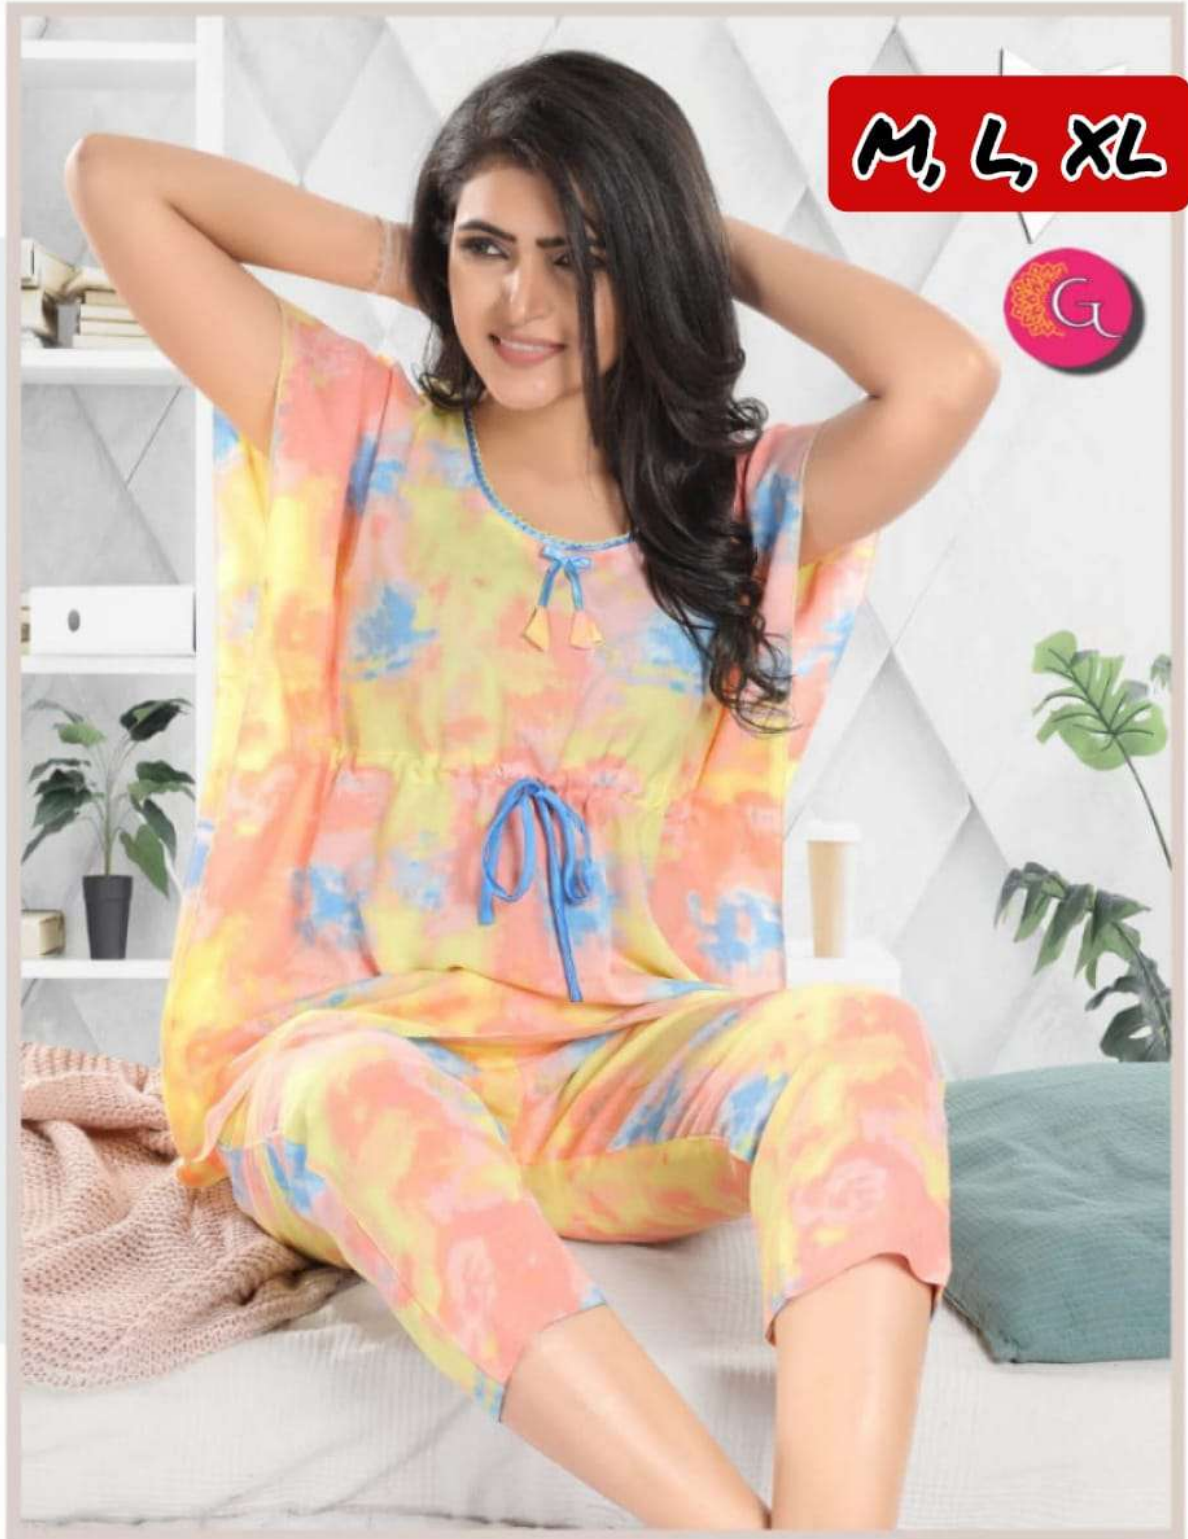

Premium Lounge Wear

M, L, XL

CAPRI SUIT

RAYON

D.No.12777 C