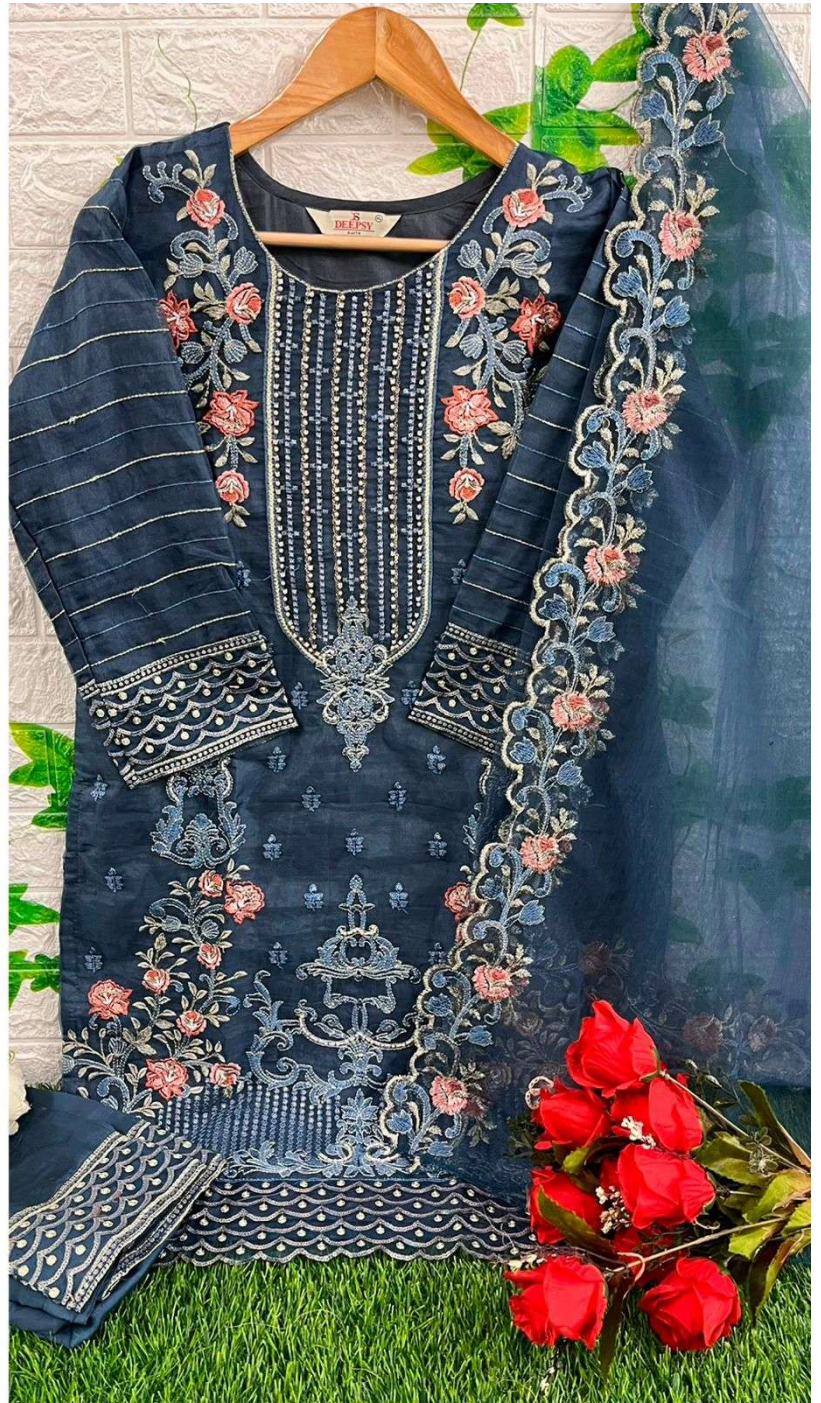

D-308

D-308B

CODE: D-308

DEEPSY
suits

READY MADE
COLLECTION
SIZE:- XL

Care Instructions

- >Dry clean recommended
- >Do not use anytype of bleach or stain removing chemicals.
- >Do not overexpose damp fabrics to strong sunlight.
- >Iron at moderate temperature.