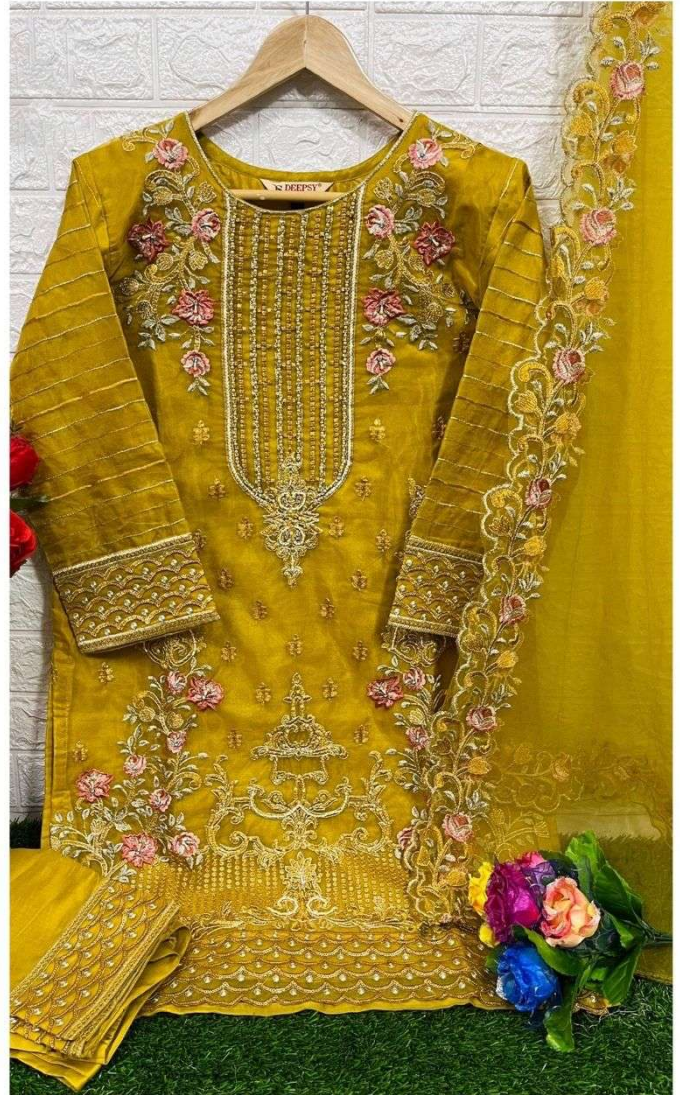

D-308

D-308B

CODE: D-308

DEEPSY
suits

READY MADE
COLLECTION
SIZE:- XL

Care Instructions

- >Dry clean recommended
- >Do not use anytype of bleach or stain removing chemicals.
- >Do not overexpose damp fabrics to strong sunlight.
- >Iron at moderate temperature.