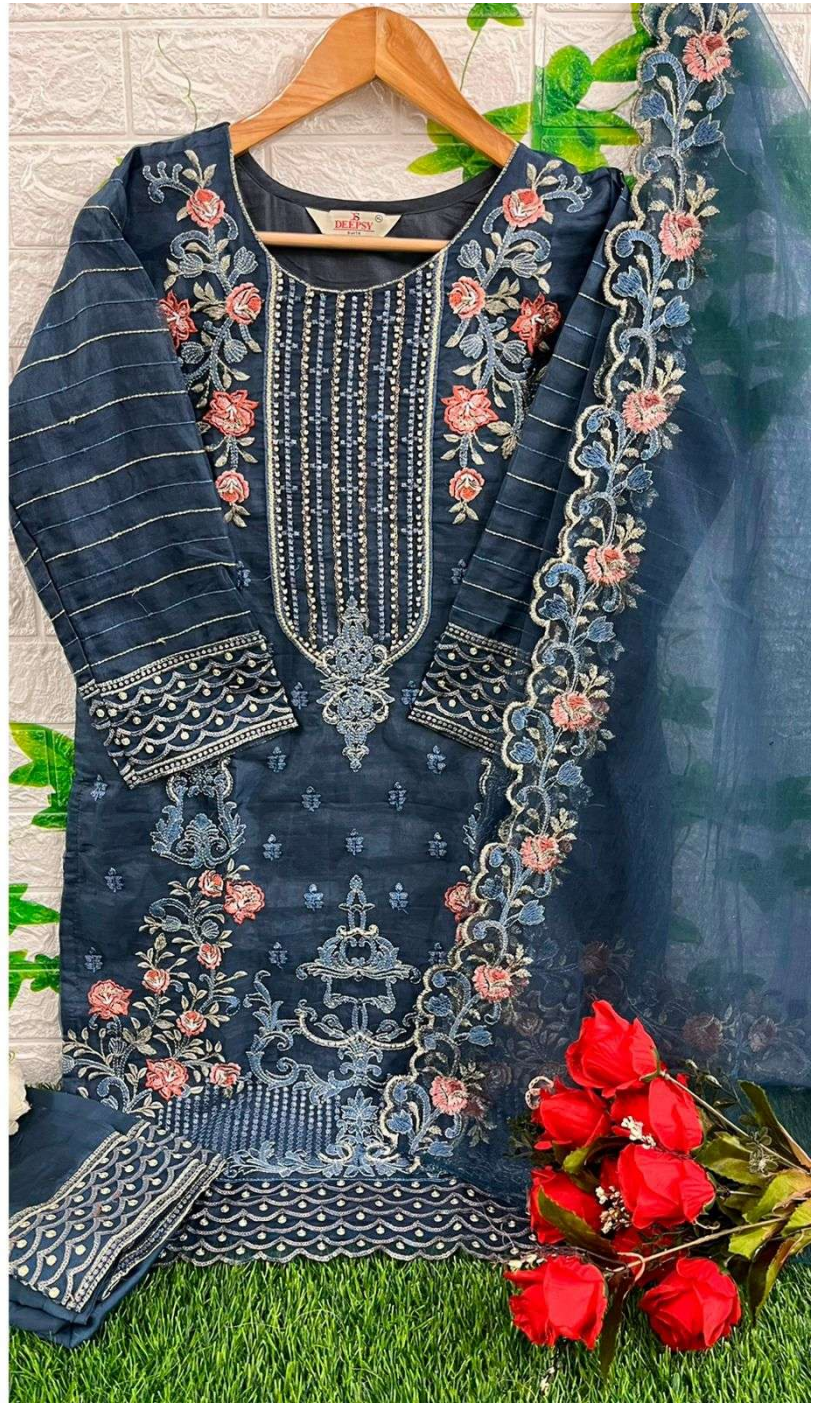

D-308

D-308B

CODE: D-308

DEEPSY
suits

READY MADE
COLLECTION
SIZE:- XL

Care Instructions

- >Dry clean recommended
- >Do not use anytype of bleach or stain removing chemicals.
- >Do not overexpose damp fabrics to strong sunlight.
- >Iron at moderate temperature.