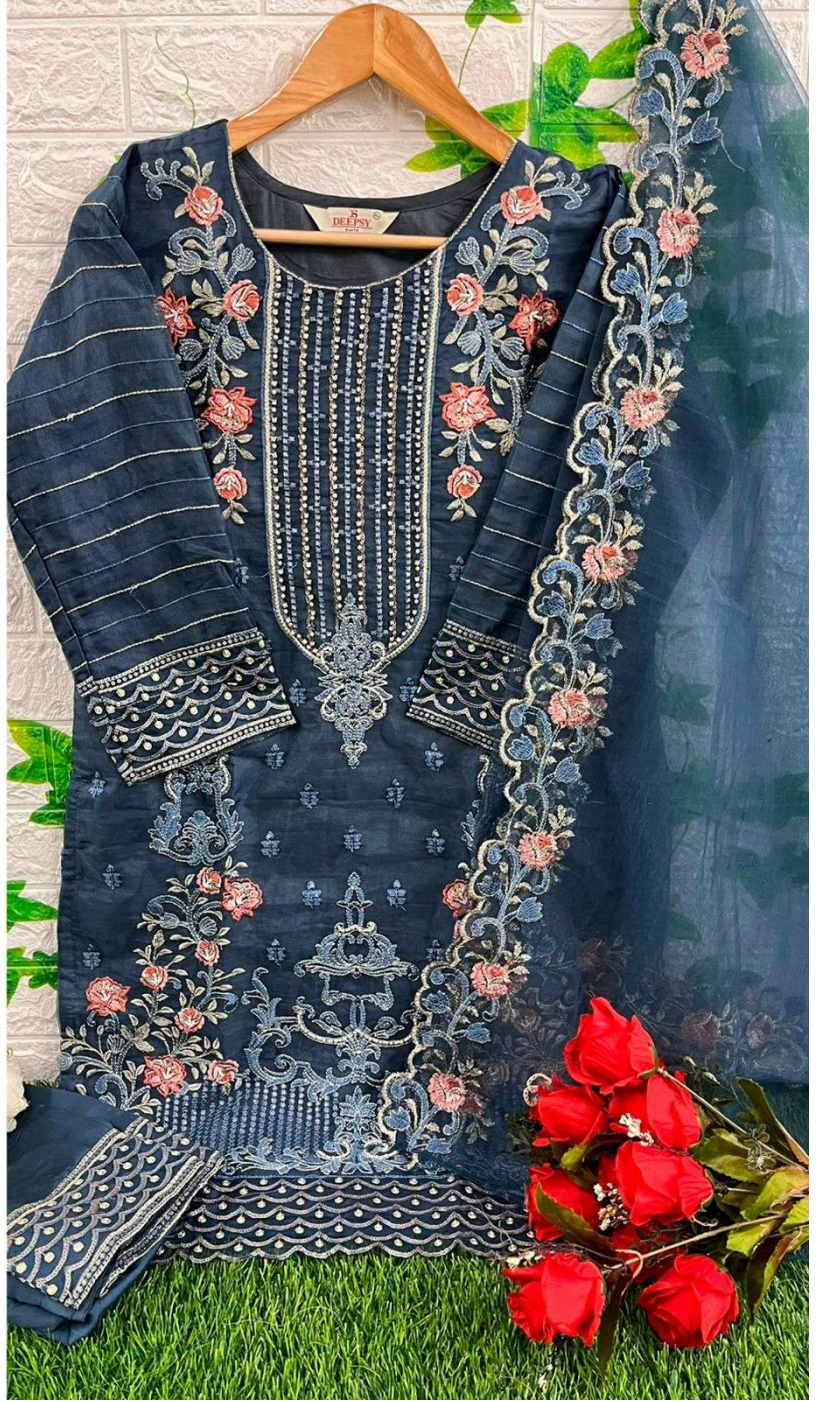

D-308

D-308B

CODE: D-308

DEEPSY
suits

READY MADE
COLLECTION
SIZE:- XL

Care Instructions

- >Dry clean recommended
- >Do not use anytype of bleach or stain removing chemicals.
- >Do not overexpose damp fabrics to strong sunlight.
- >Iron at moderate temperature.