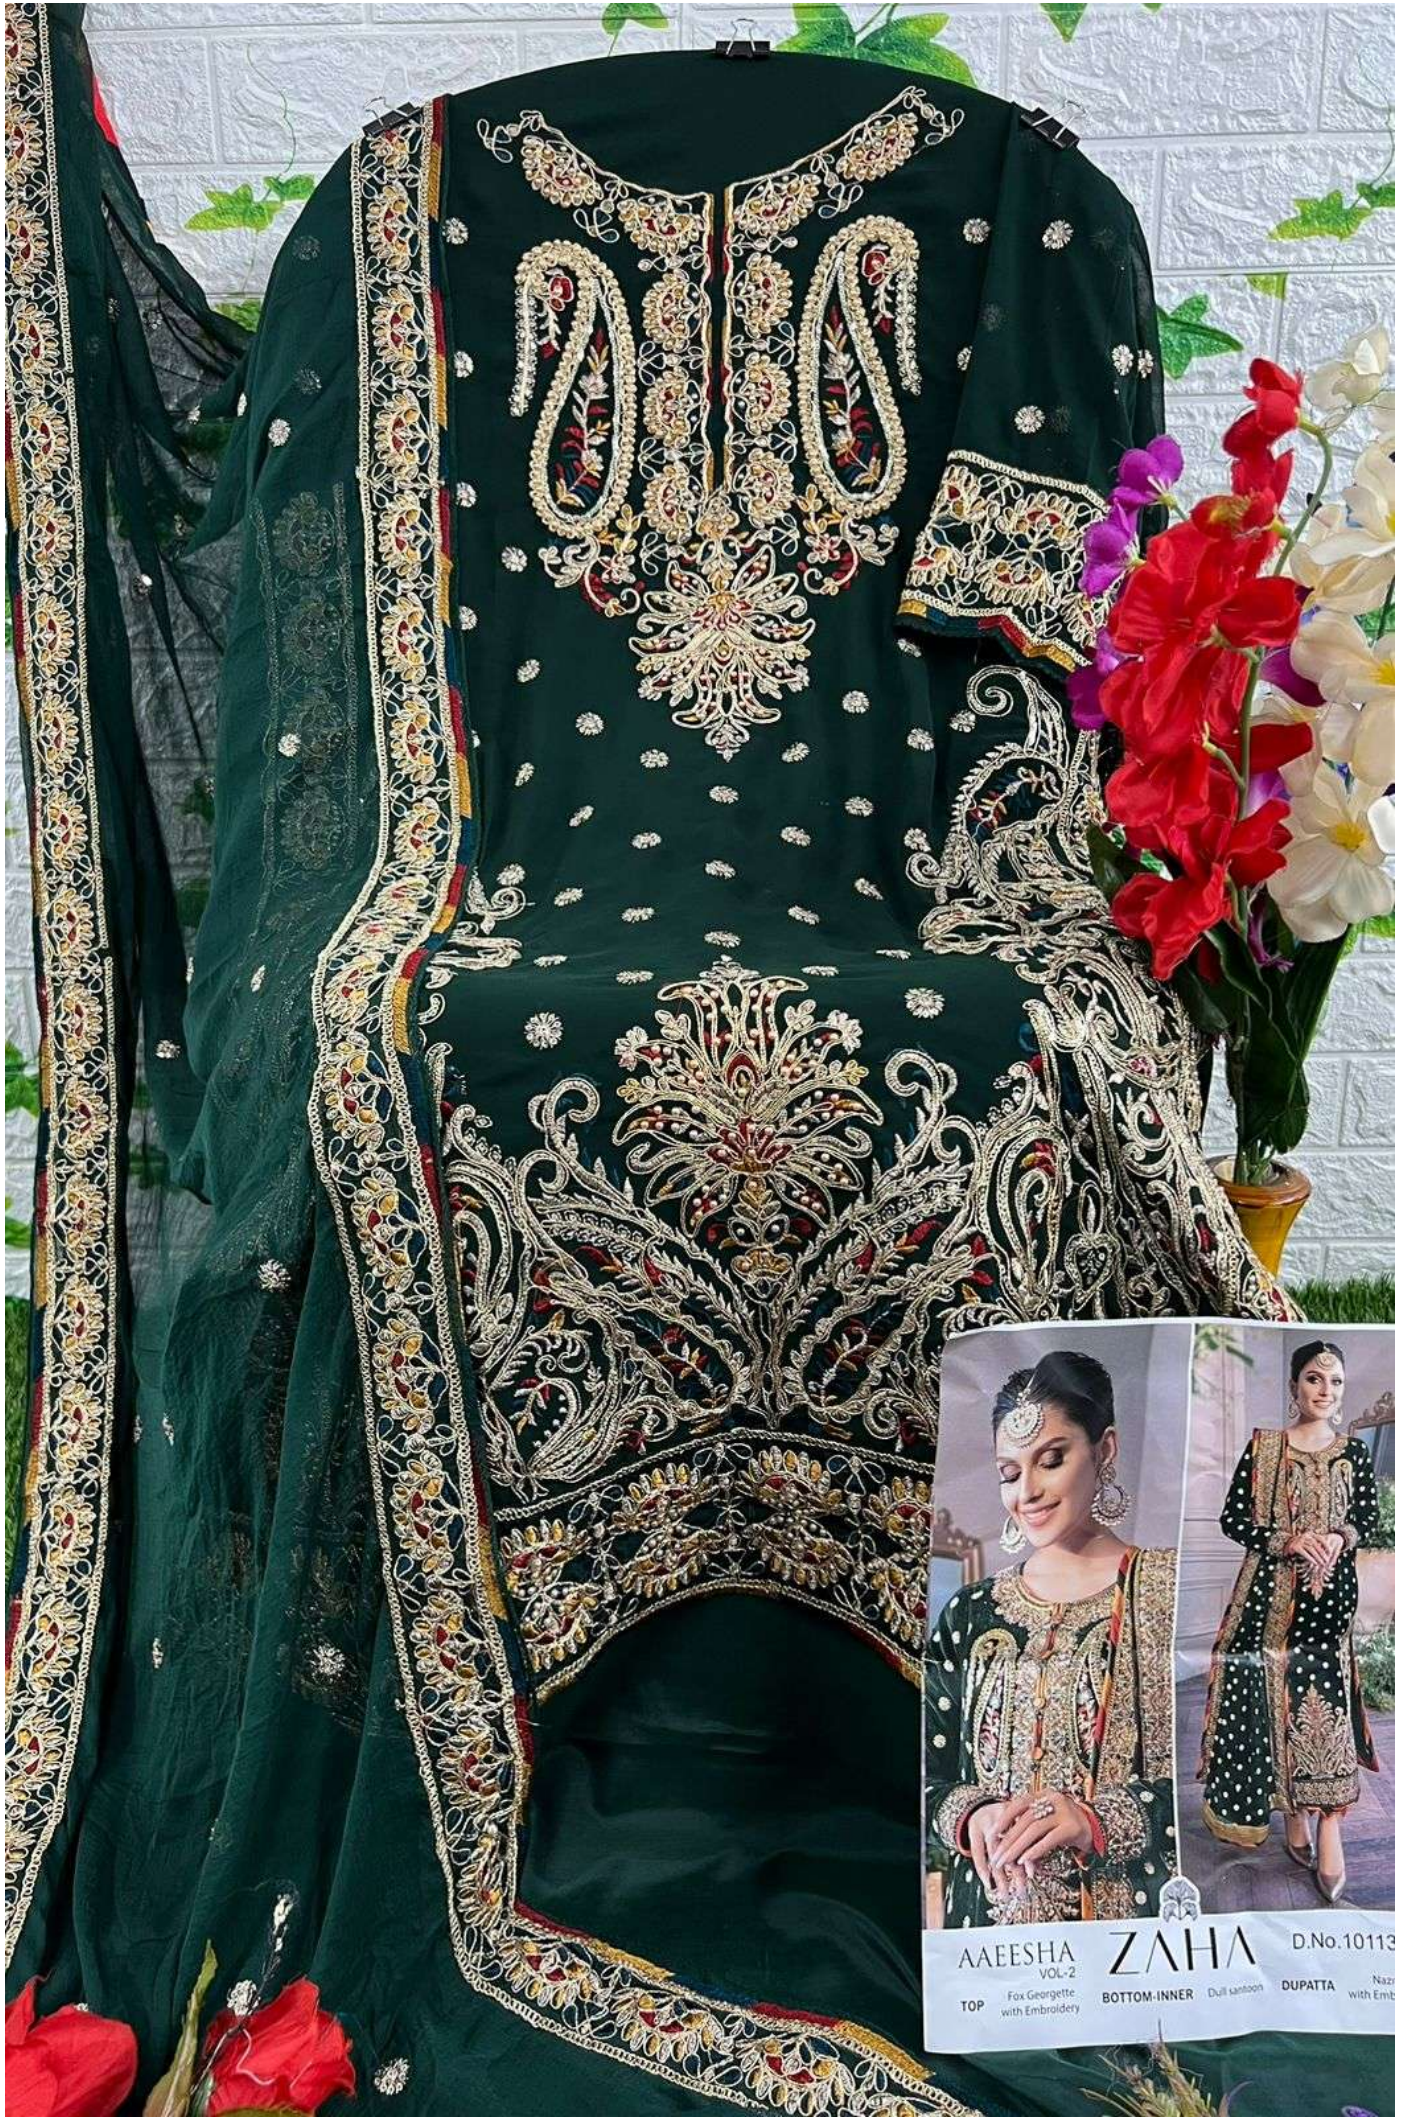

AAEESHA
VOL-2
TOP Fox Georgette with Embroidery

ZAHA
BOTTOM-INNER Dull santon

DUPATTA Nazli with Emb

D.No.10113