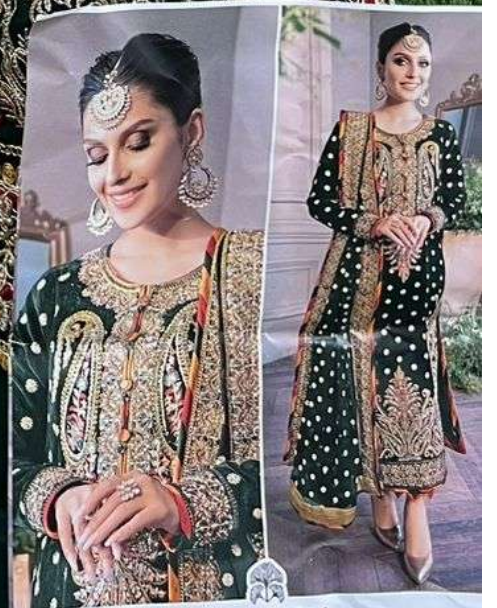

AAEESHA
VOL-2
TOP Fox Georgette with Embroidery

ZAHA
BOTTOM-INNER Dull santon

DUPATTA Nazli with Emb

D.No.10113