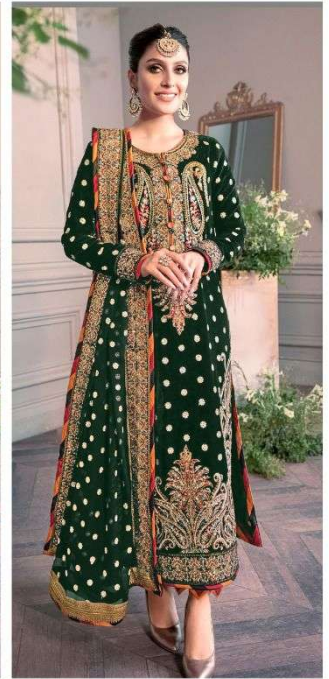

AAEESHA

VOL-1

TOP Fox Georgette with Embroidery   BOTTOM-INNER Dull santoon   DUPATTA Nazmin with Embroidery

10113-D