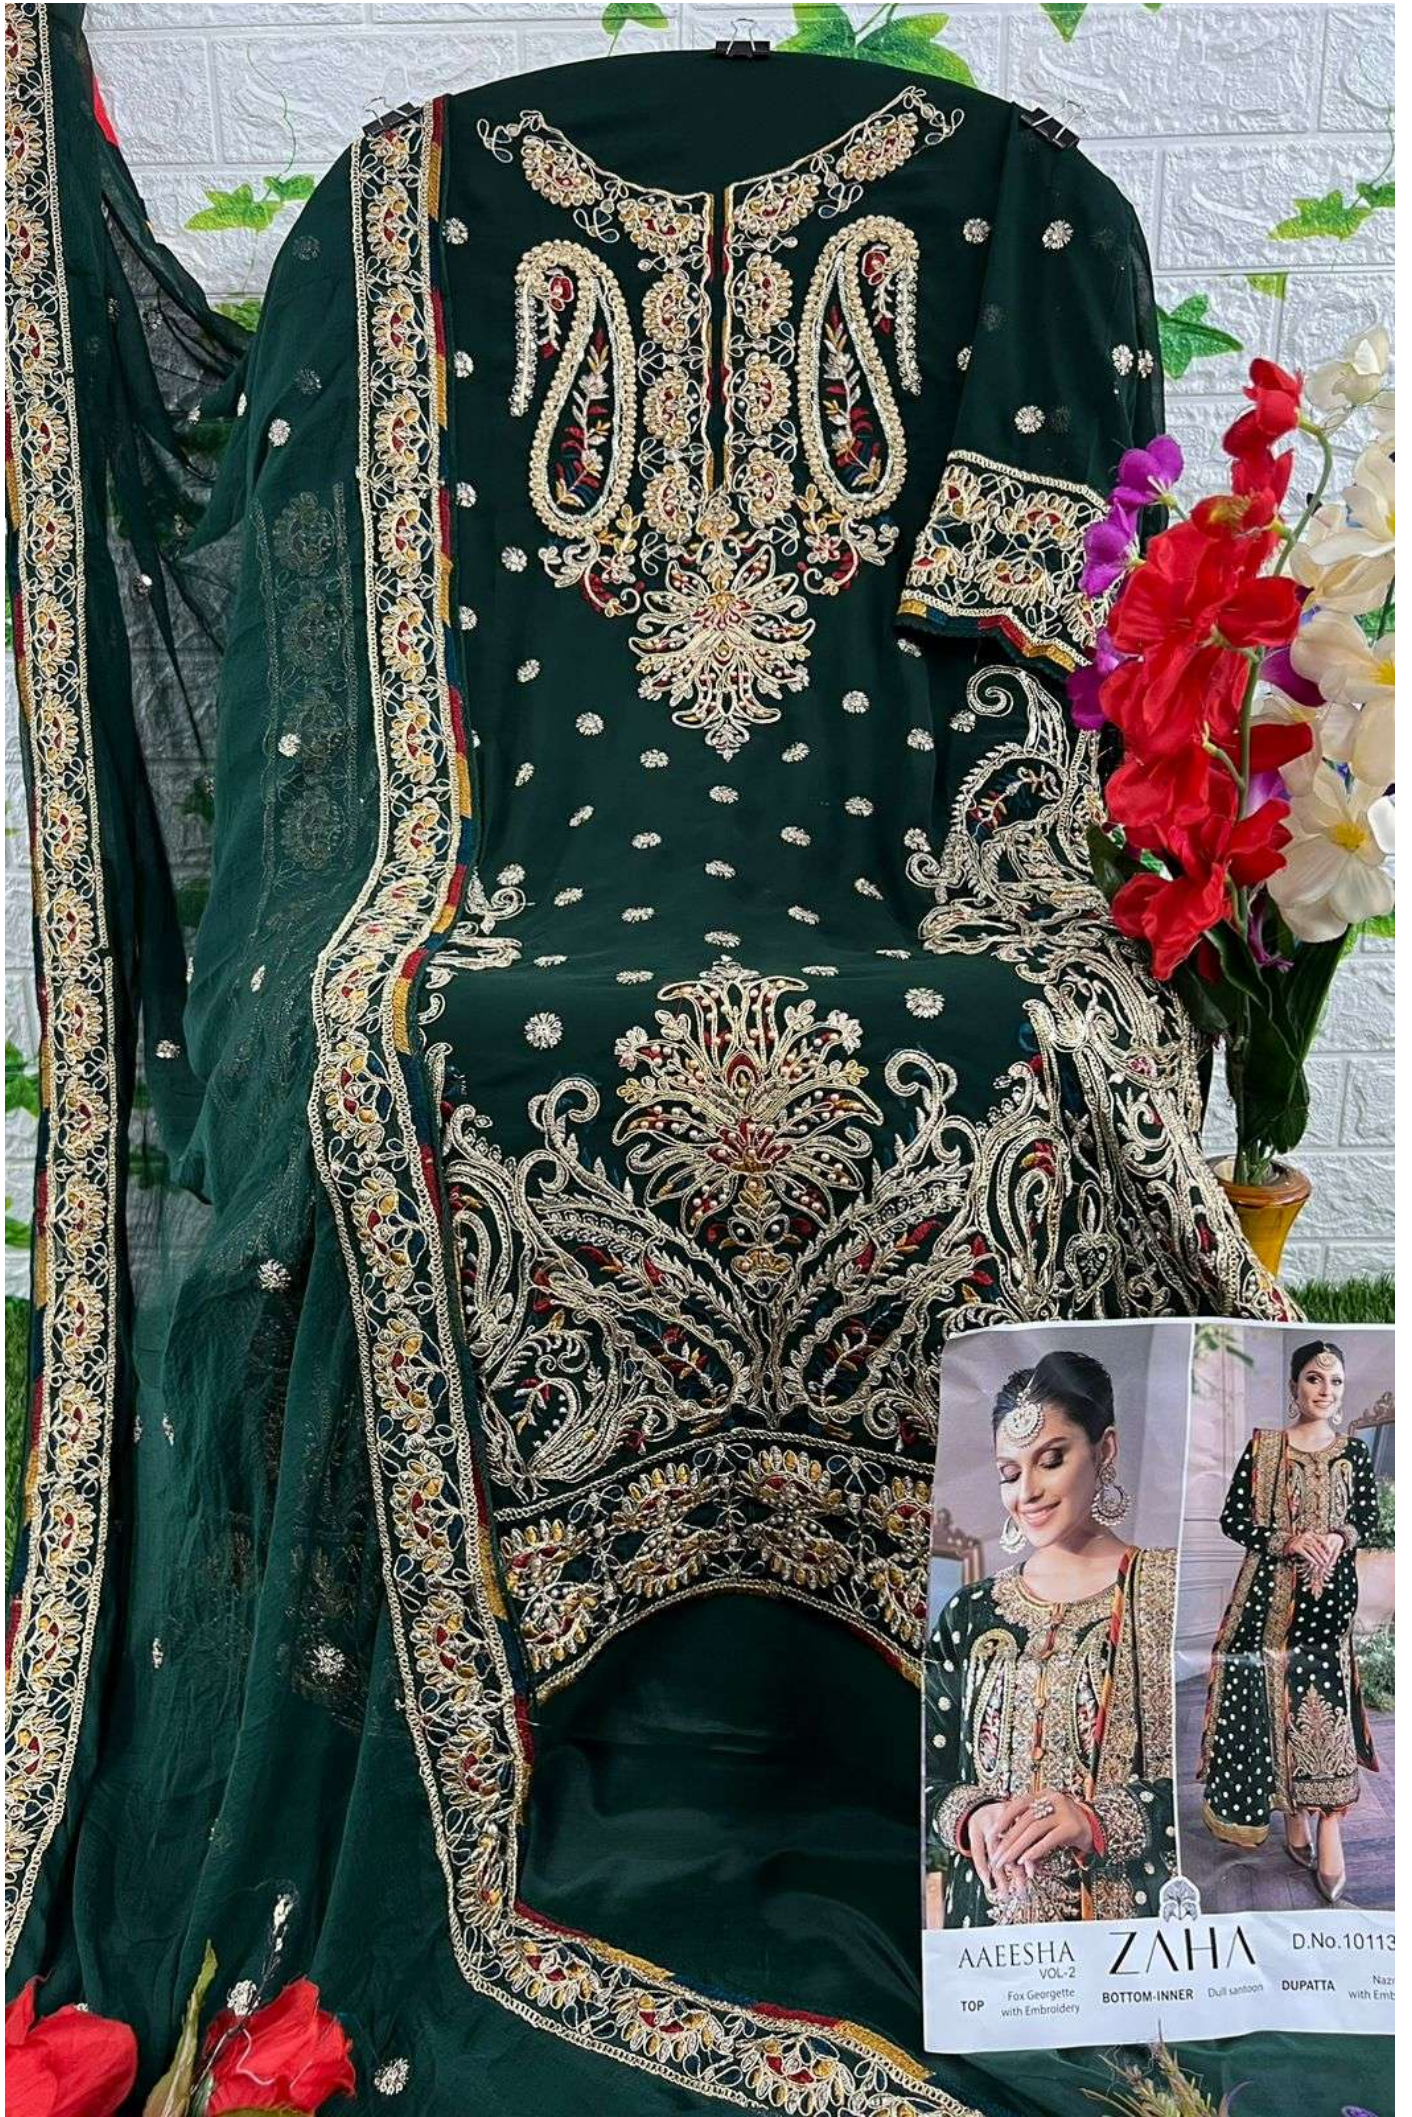

ZAHA
AAEESHA
VOL-1

AAEESHA
VOL-1

TOP Fox Georgette
with Embroidery

ZAHA

BOTTOM-INNER Dull santoon

D.No.10113-A

DUPATTA Nazmin
with Embroidery

AAEESHA
VOL-2
TOP Fox Georgette with Embroidery

ZAHA
BOTTOM INNER Dull sarbanon
DUPATTA with

D.No.10

AAEESHA
VOL-1

TOP Fox Georgette
with Embroidery

ZAHA

BOTTOM-INNER Dull santoon

D.No.10113-D

DUPATTA Nazmin
with Embroidery