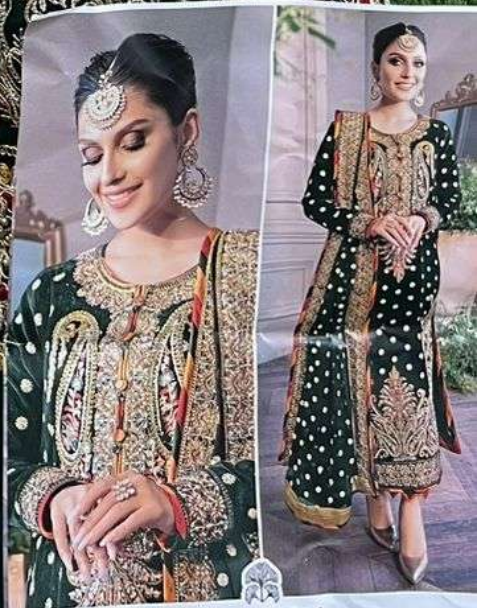

ZAHA
BOTTOM INNER Dull sarbanon
DUPATTA with

D.No.10

AAEESHA
VOL-1

TOP Fox Georgette
with Embroidery

ZAHA

BOTTOM-INNER Dull santoon

D.No.10113-D

DUPATTA Nazmin
with Embroidery