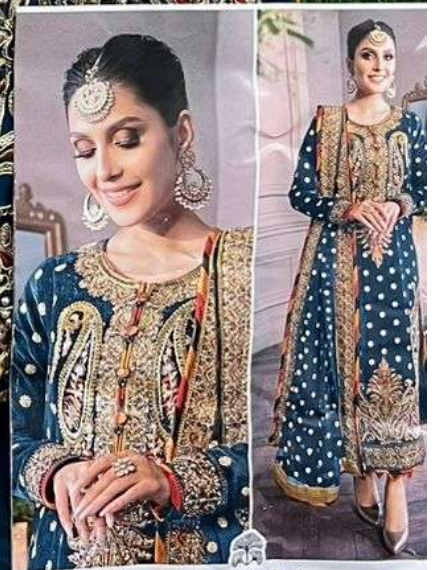

ZAHA  
AAEESHA  
VOL-1

AAEESHA  
VOL-1

**TOP** Fox Georgette  
with Embroidery

ZAHA

**BOTTOM-INNER** Dull santoon

D.No.10113-A

**DUPATTA** Nazmin  
with Embroidery

**AAEESHA**  
VOL-2  
TOP Fox Georgette with Embroidery

**ZAHA**  
BOTTOM-INNER Dull sanfon  
DUPATTA

D.No.10

AAEESHA  
VOL-1

**TOP** Fox Georgette  
with Embroidery

ZAHA

**BOTTOM-INNER** Dull santoon

D.No.10113-B

**DUPATTA** Nazmin  
with Embroidery

AAEESHA VOL-2 D.No.10  
TOP with BOYFRIEND INNER DUPATTA with

**AAEESHA**  
VOL-1

**TOP** Fox Georgette  
with Embroidery

**ZAHA**

**BOTTOM-INNER** Dull santoon

**D.No.10113-C**

**DUPATTA** Nazmin  
with Embroidery