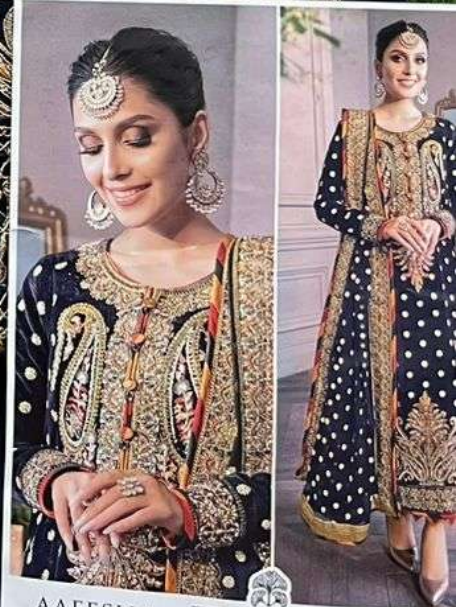

ZAHA
AAEESHA
VOL-1

AAEESHA
VOL-1

TOP Fox Georgette
with Embroidery

ZAHA

BOTTOM-INNER Dull santoon

D.No.10113-A

DUPATTA Nazmin
with Embroidery

AAEESHA
VOL-2
TOP Fox Georgette with Embroidery

ZAHA
BOTTOM-INNER Dull sanfon
DUPATTA

D.No.10

AAEESHA
VOL-1

TOP Fox Georgette
with Embroidery

ZAHA

BOTTOM-INNER Dull santoon

D.No.10113-B

DUPATTA Nazmin
with Embroidery