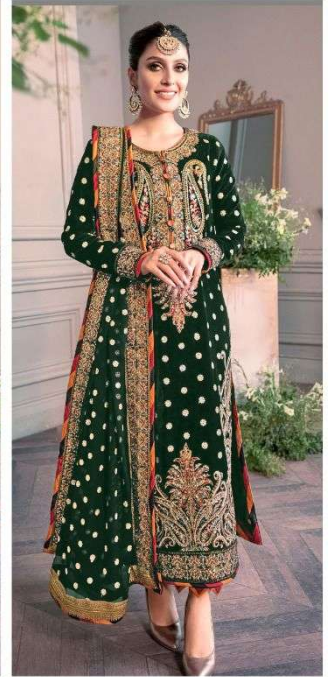

ZAHA  
AAEESHA  
VOL-1

AAEESHA  
VOL-1

**TOP** Fox Georgette  
with Embroidery

ZAHA

**BOTTOM-INNER** Dull santoon

D.No.10113-A

**DUPATTA** Nazmin  
with Embroidery

**AAEESHA**  
VOL-2  
TOP Fox Georgette with Embroidery

**ZAHA**  
BOTTOM-INNER Dull sanfon  
DUPATTA

D.No.10

AAEESHA  
VOL-1

**TOP** Fox Georgette  
with Embroidery

ZAHA

**BOTTOM-INNER** Dull santoon

D.No.10113-B

**DUPATTA** Nazmin  
with Embroidery

# AAEESHA

VOL-1

TOP Fox Georgette with Embroidery    BOTTOM-INNER Dull santoon    DUPATTA Nazmin with Embroidery

10113-A

10113-B

10113-C

10113-D