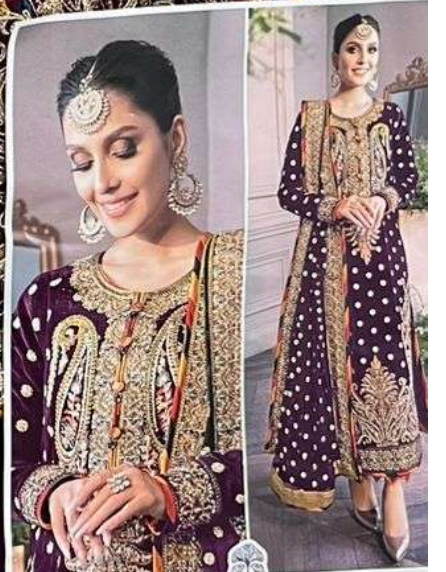

AAEESHA
VOL-1

TOP Fox Georgette
with Embroidery

ZAHA

BOTTOM-INNER Dull santoon

D.No.10113-C

DUPATTA Nazmin
with Embroidery

AAEESHA
VOL-2
TOP Fox Georgette with Embroidery

ZAHA
BOTTOM INNER Dull sarbanon
DUPATTA with