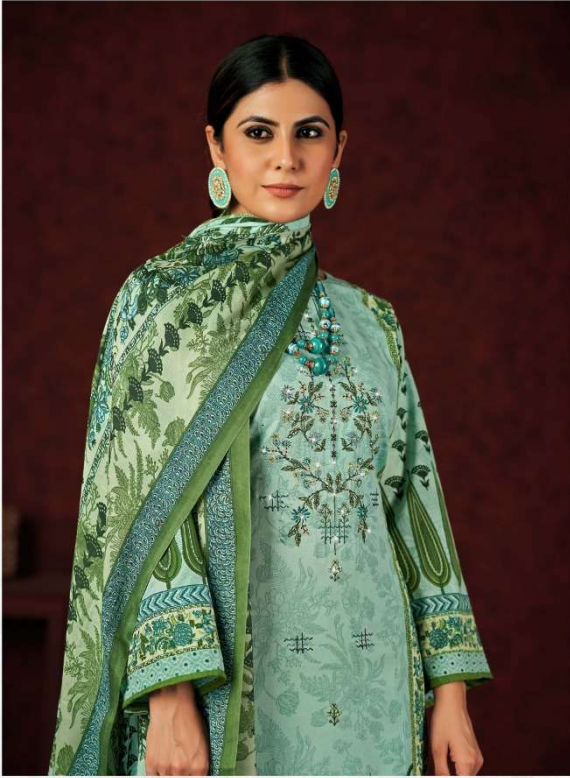

D.No.1077-007

ROMANI
CLASSIC COLLECTION