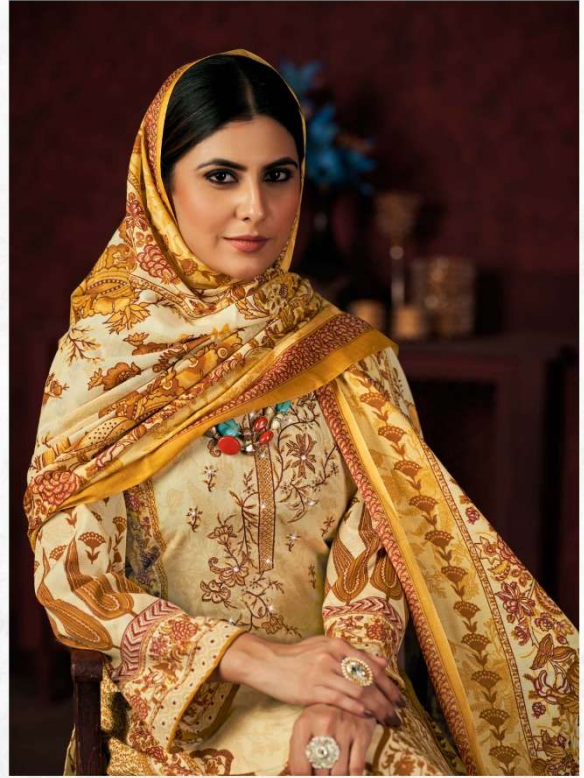

ROMANI
LUXURY COLLECTION

D.No.1077-001