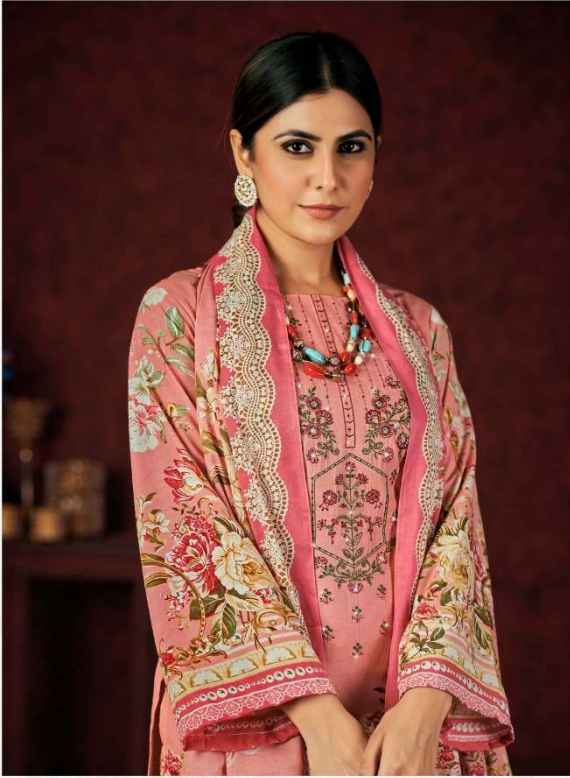

D.No.1077-002