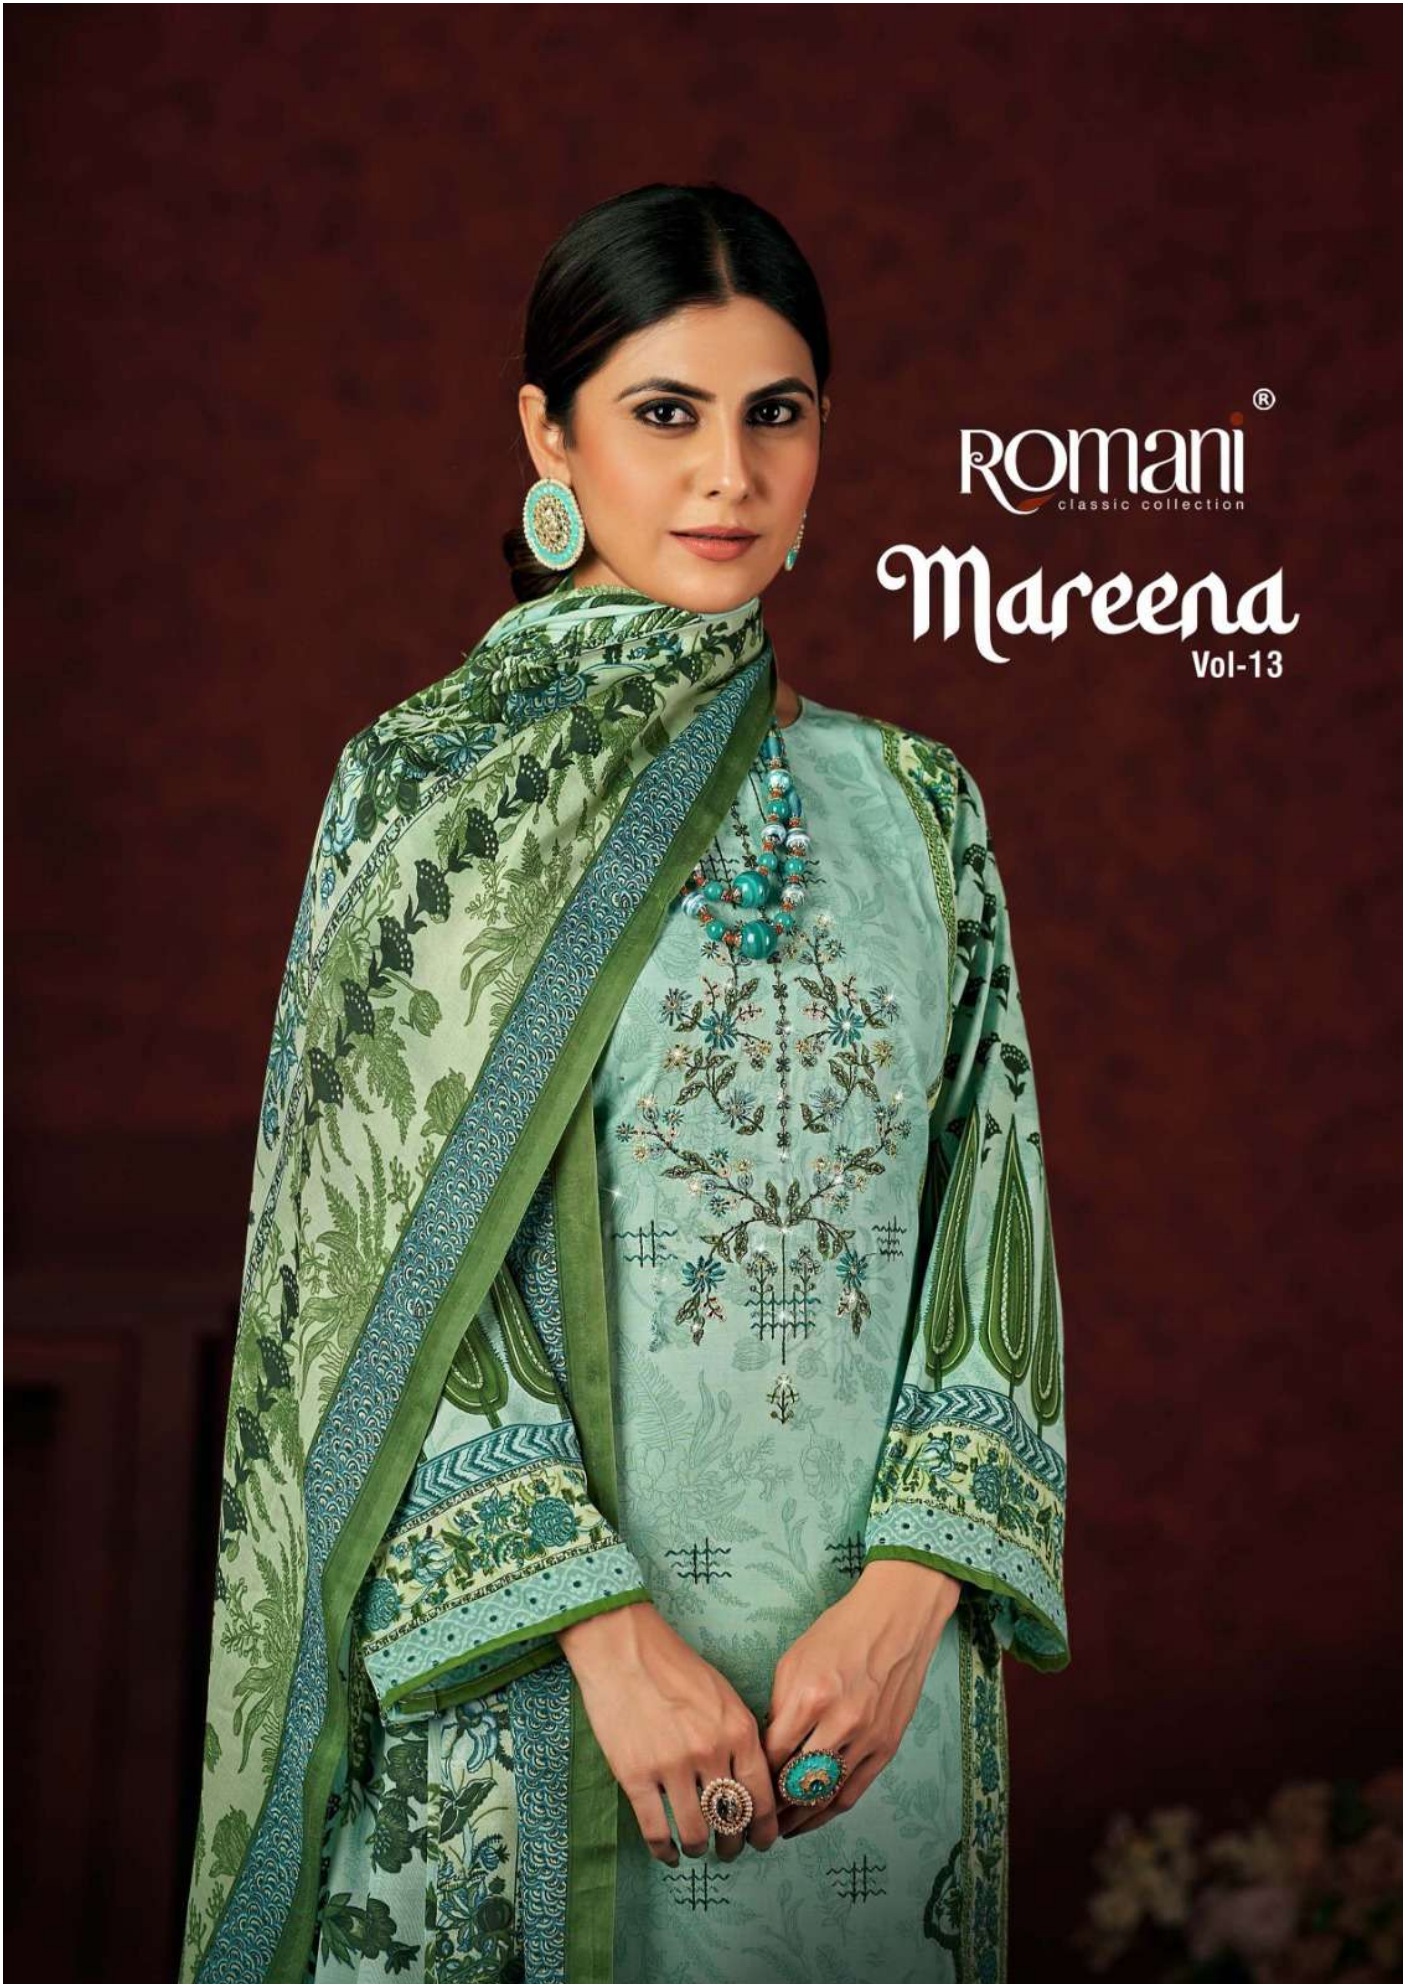

ROMANI®
classic collection

Mareena

Vol-13