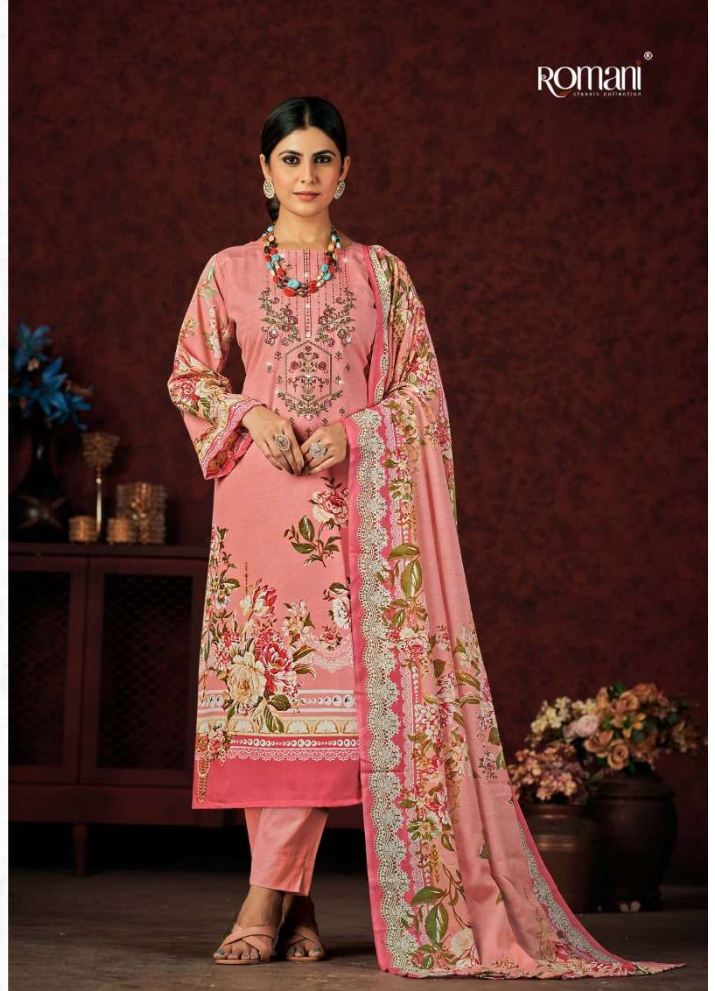

ROMANI
CLASSIC ELEGANCE