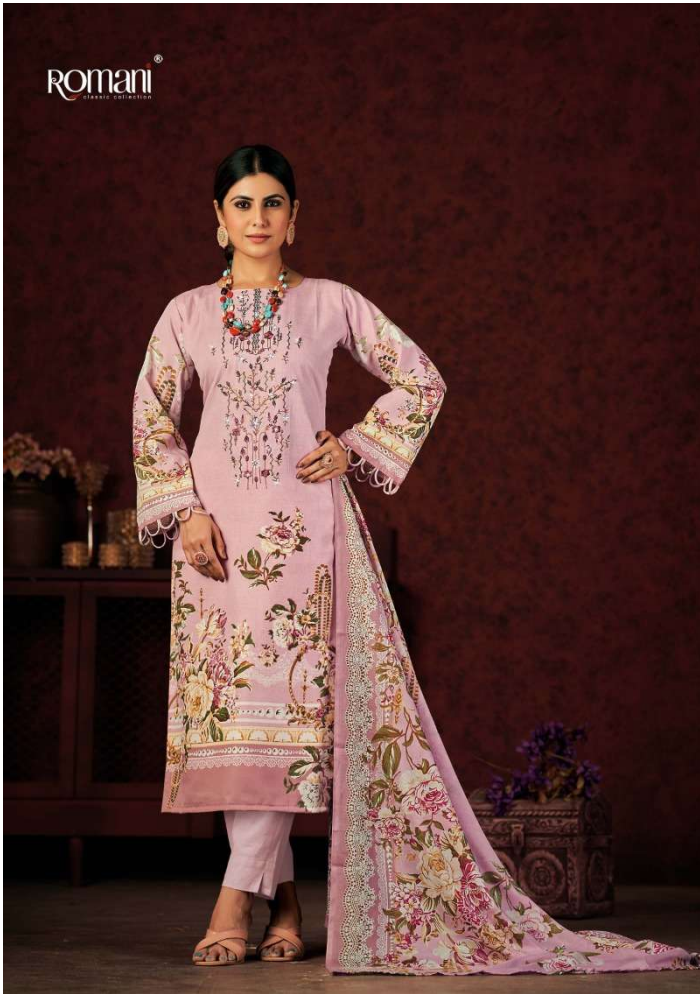

ROMANI
STYLISH COLLECTION

D.No.1077-008