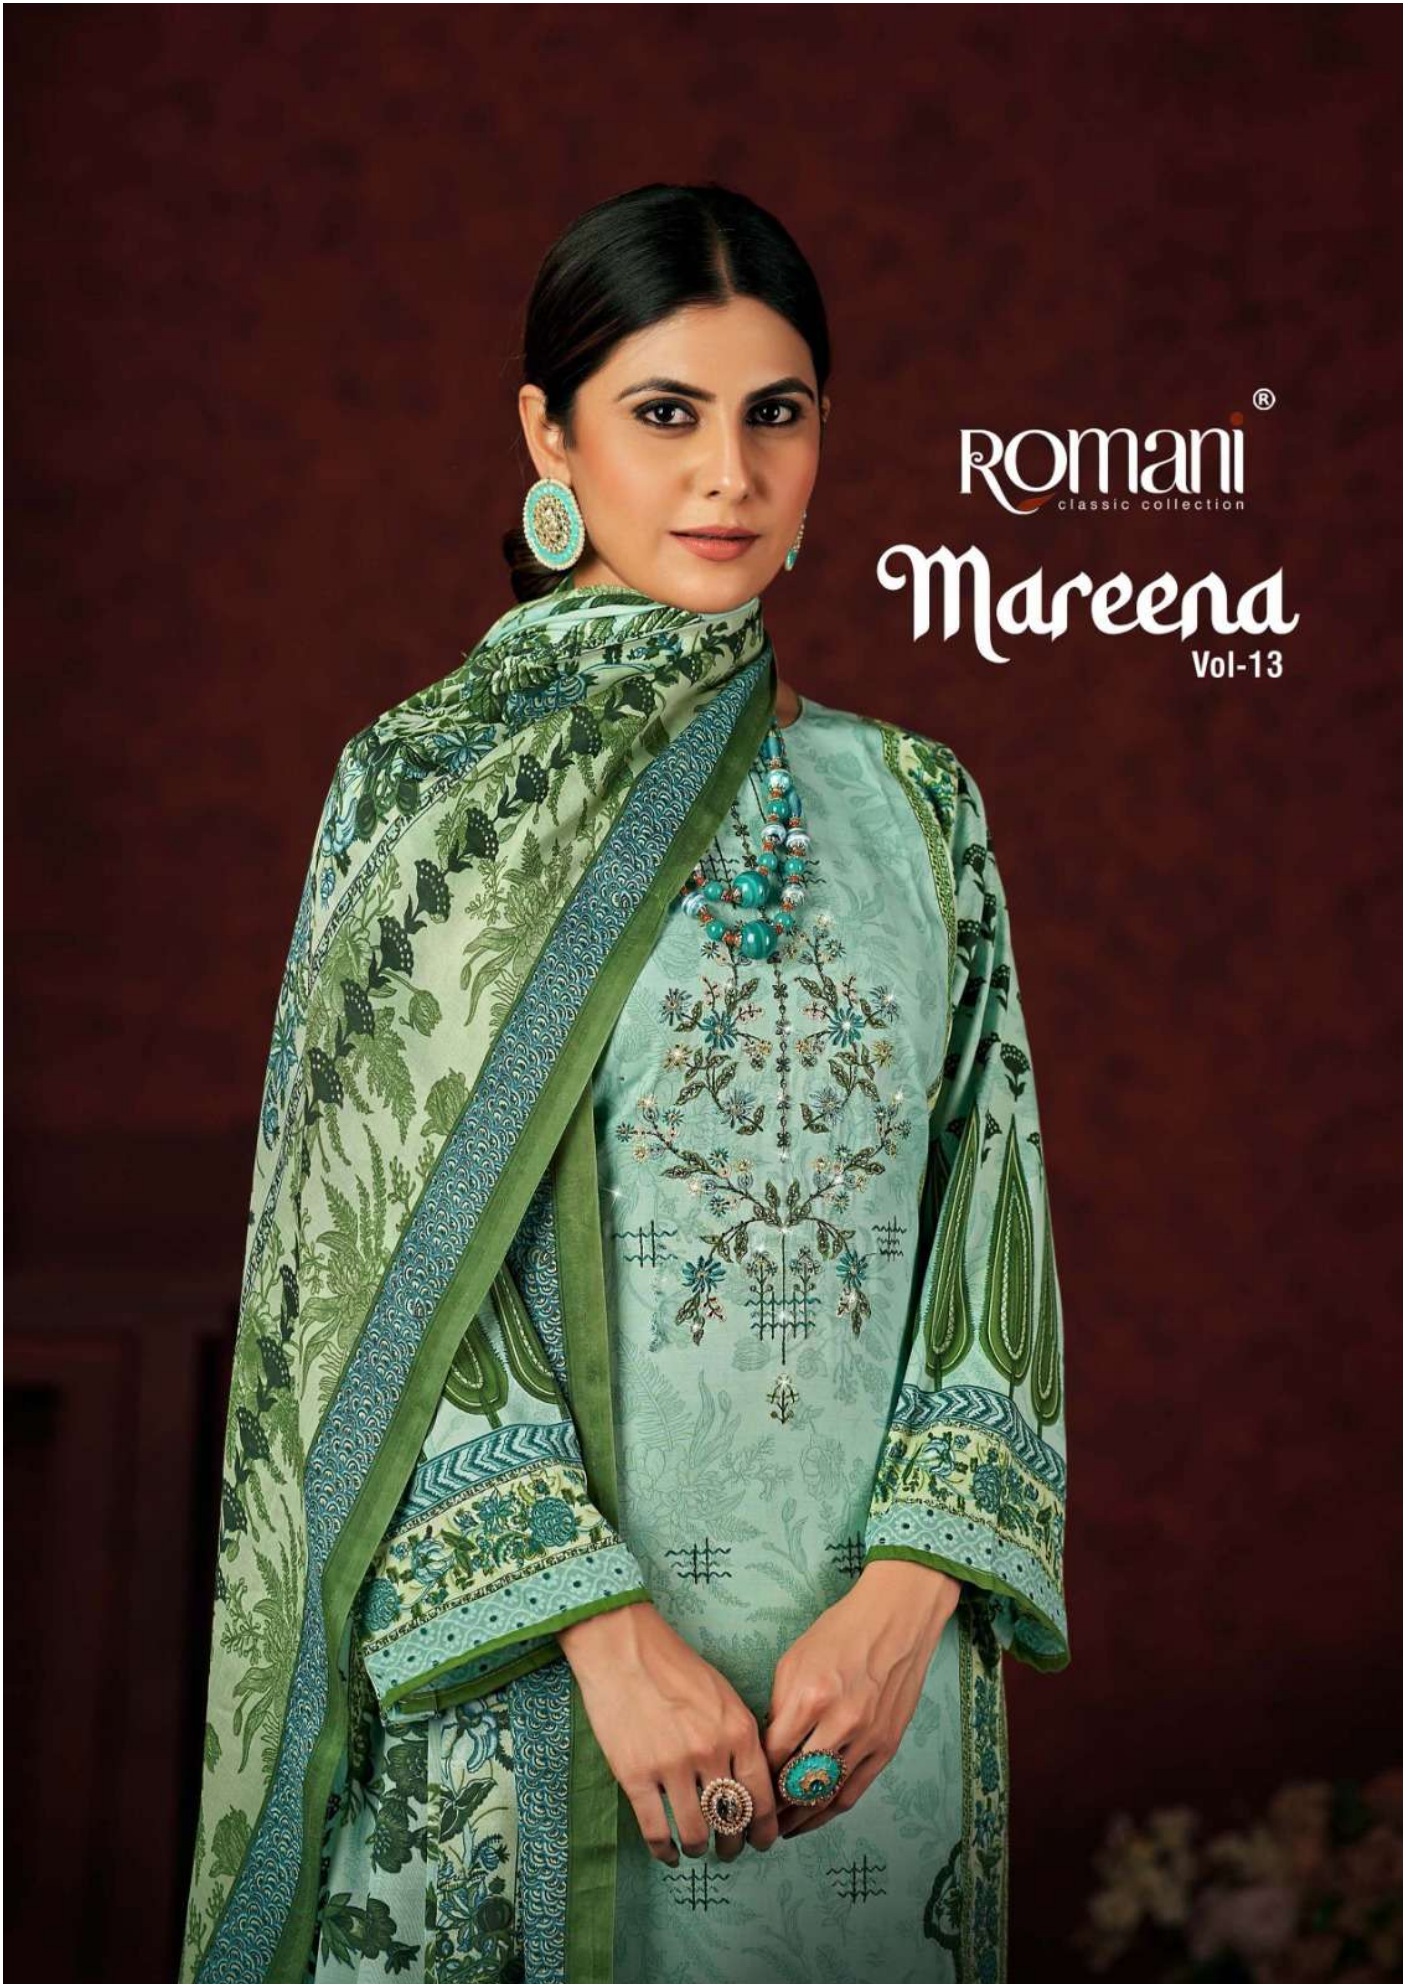

# Mareena

Vol-13

ROMANI  
LUXURY COLLECTION

*This season assortment brings your wardrobe too close to great looking colours and fantastic patterns.*

D.No.1077-001

*This season assortment brings your wardrobe too close to great looking colours and fantastic patterns.*