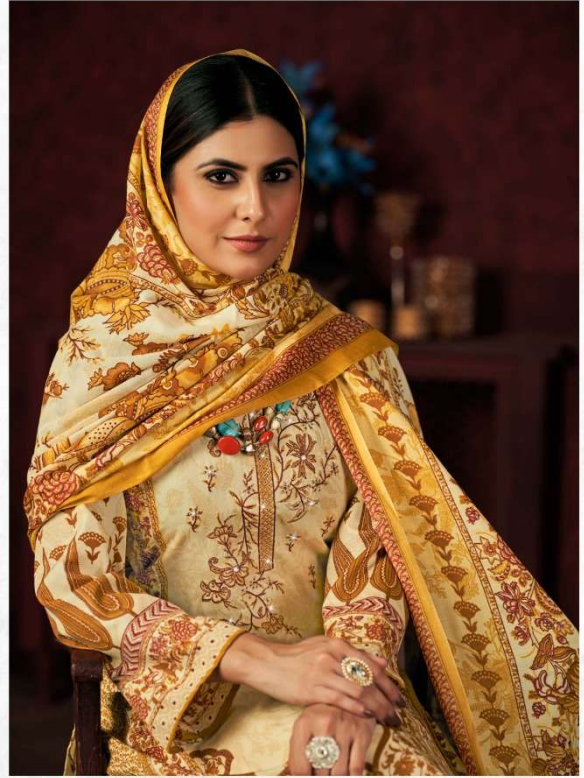

ROMANI
CLASSIC COLLECTION

D.No.1077-001