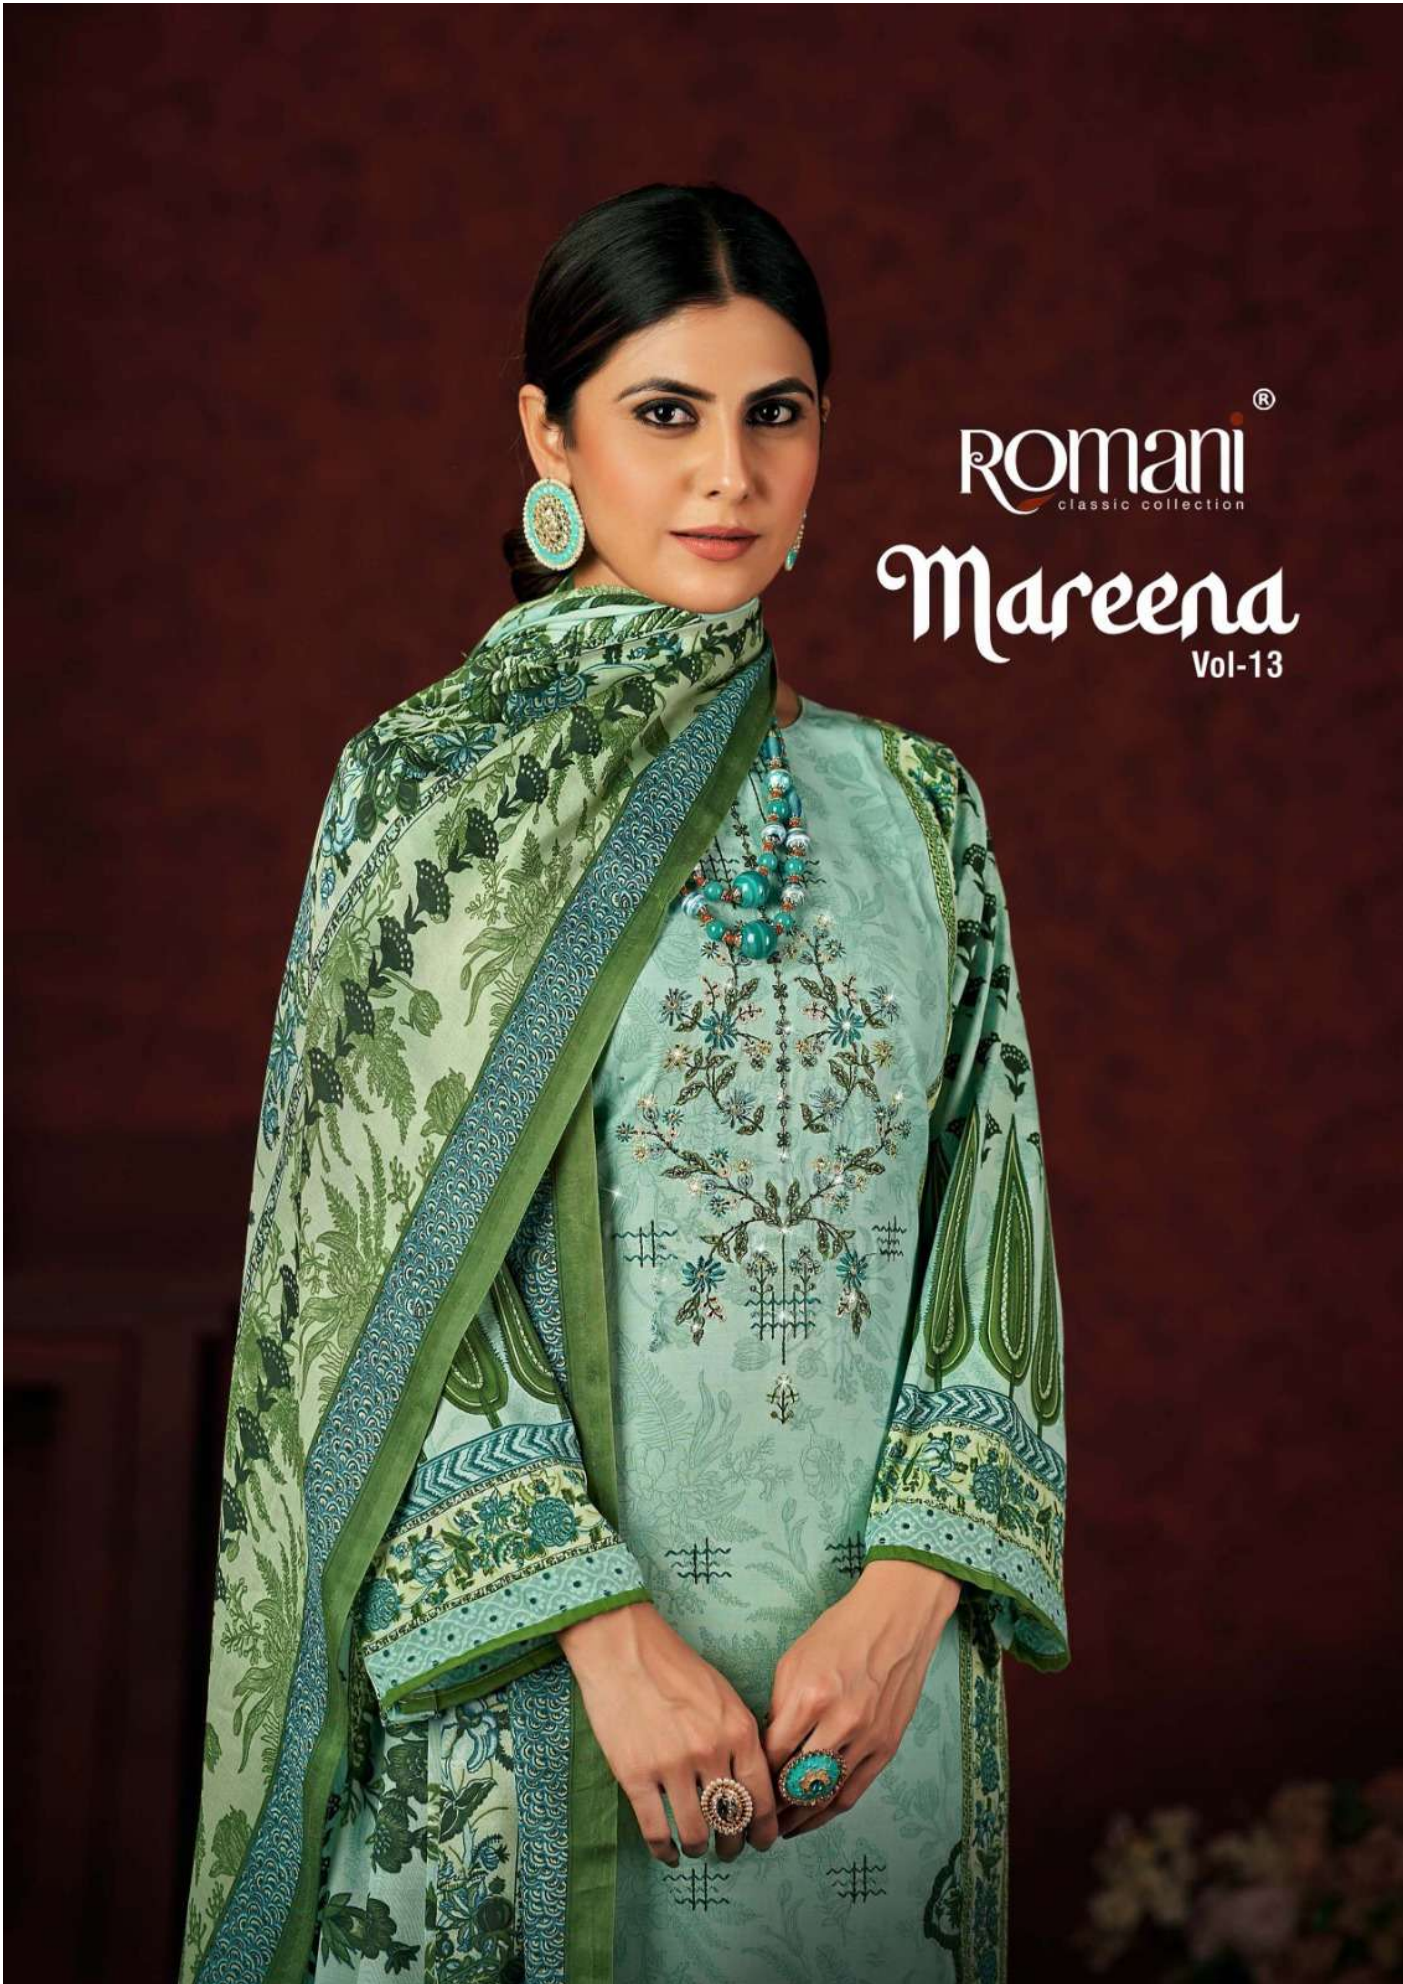

ROMANI®
classic collection

Mareena
Vol-13

ROMANI
CLASSIC COLLECTION

This season assortment brings your wardrobe too close to great looking colours and fantastic patterns.

D.No.1077-001

This season assortment brings your wardrobe too close to great looking colours and fantastic patterns.