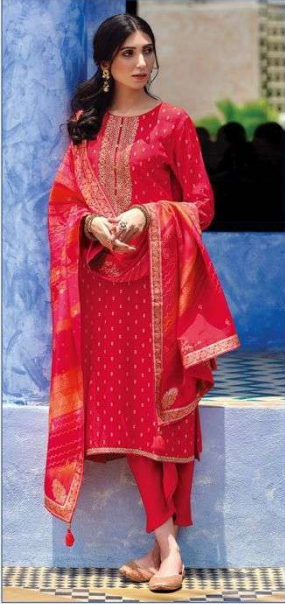

VARSHA
LEHER

LH-01

LH-02

VARSHA
LEHER

DESIGN	PRICE	DESCRIPTION
LH-01	2480	•TOP• VISCOSE WOVEN WITH EMBROIDERY & BORDERS
LH-02	2480	•BOTTOM• COTTON SILK
LH-03	2480	•DUPATTA• VISCOSE WOVEN DIGITALLY BANDHANI PRINTED

TOTAL AMOUNT :7,440/-+GST

TOTAL PIECES : 3

FROM VARSHA FASHION

LH-01

LH-02

LH-03

VARSHA
LEHER