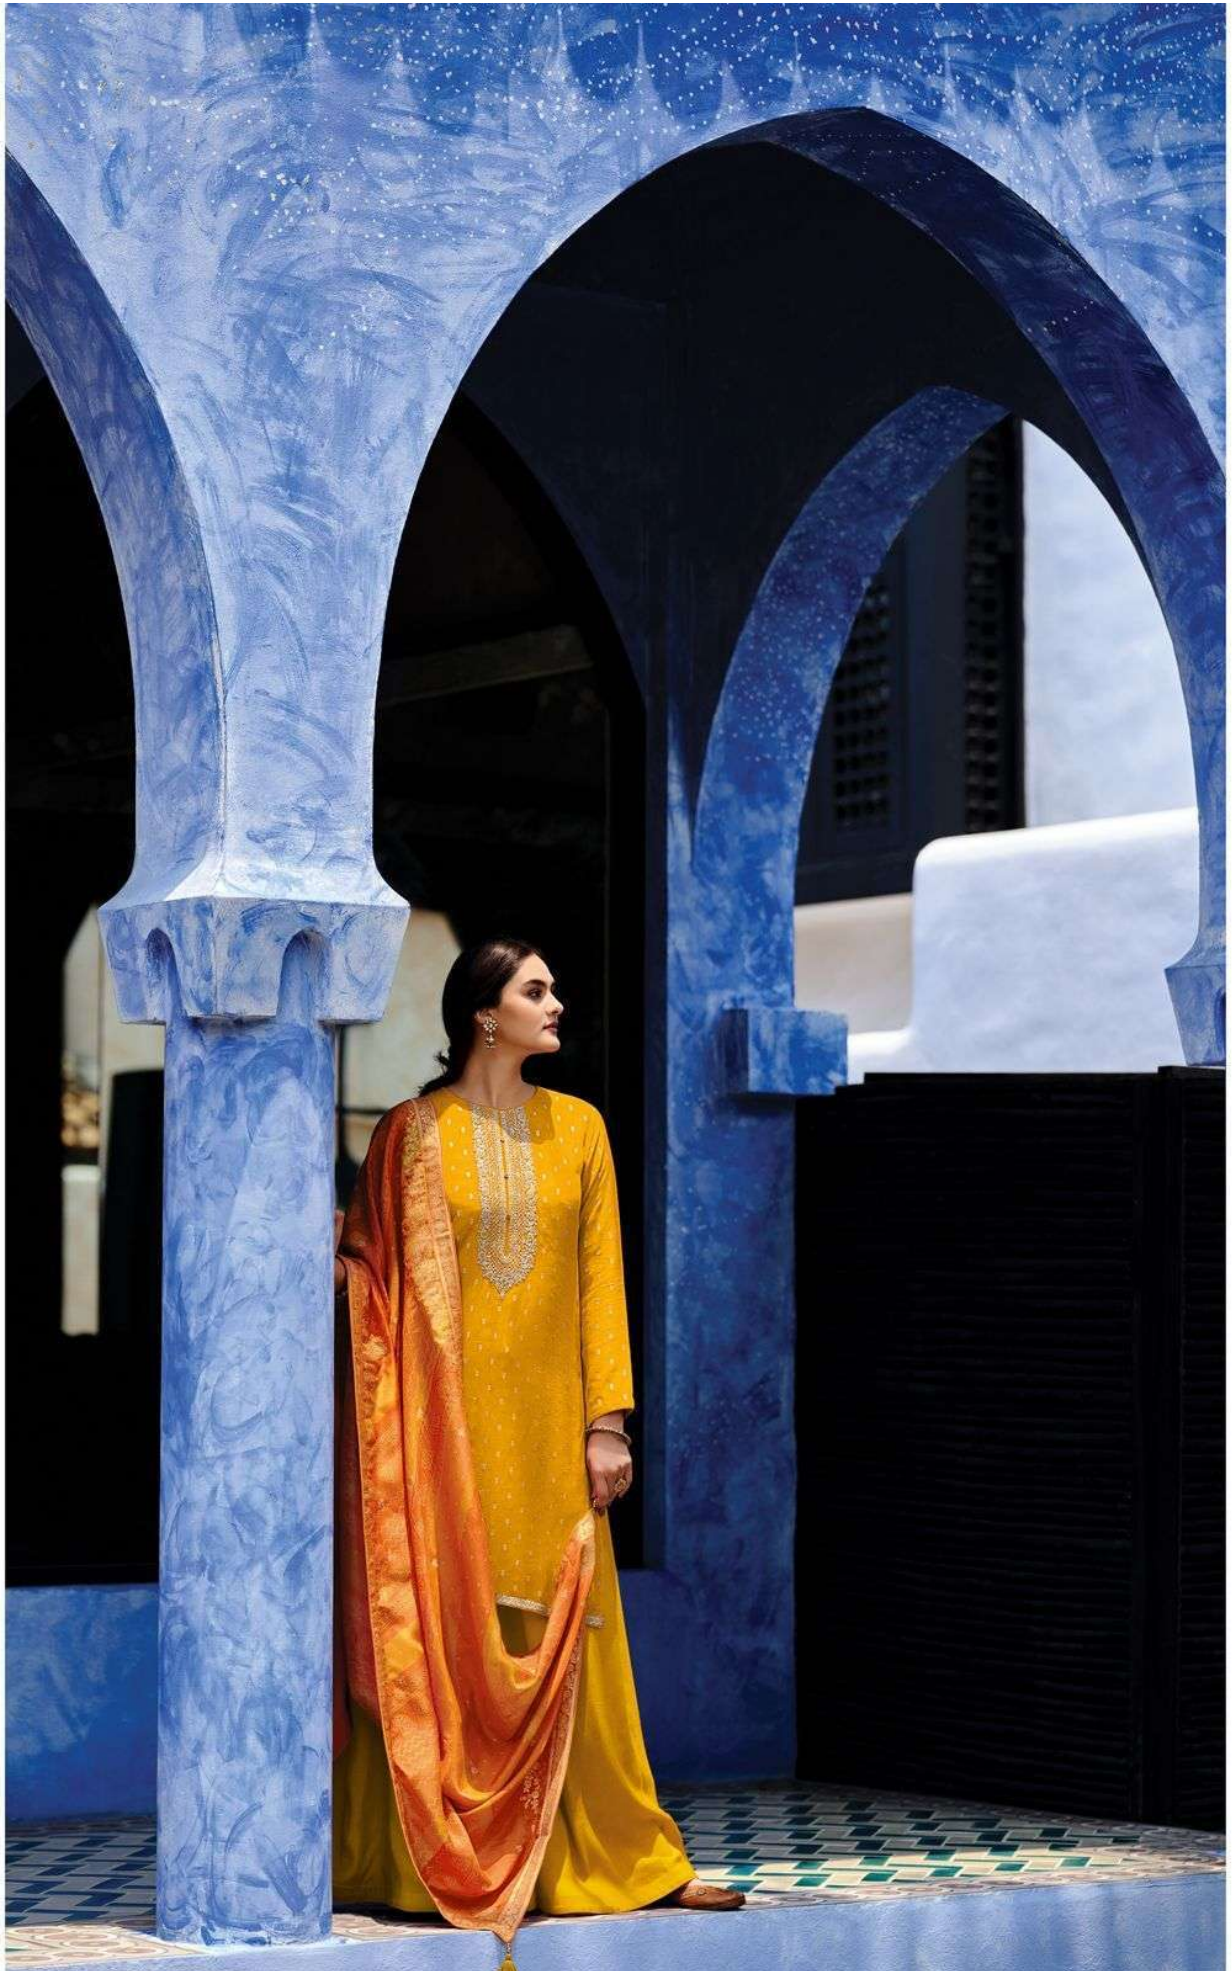

VARSHA
LEHER

LH-01

LH-02

VARSHA
LEHER

DESIGN	PRICE	DESCRIPTION
LH-01	2480	•TOP• VISCOSE WOVEN WITH EMBROIDERY & BORDERS
LH-02	2480	•BOTTOM• COTTON SILK
LH-03	2480	•DUPATTA• VISCOSE WOVEN DIGITALLY BANDHANI PRINTED

TOTAL AMOUNT :7,440/-+GST

TOTAL PIECES : 3

FROM VARSHA FASHION

LH-01

LH-02

LH-03

VARSHA
LEHER