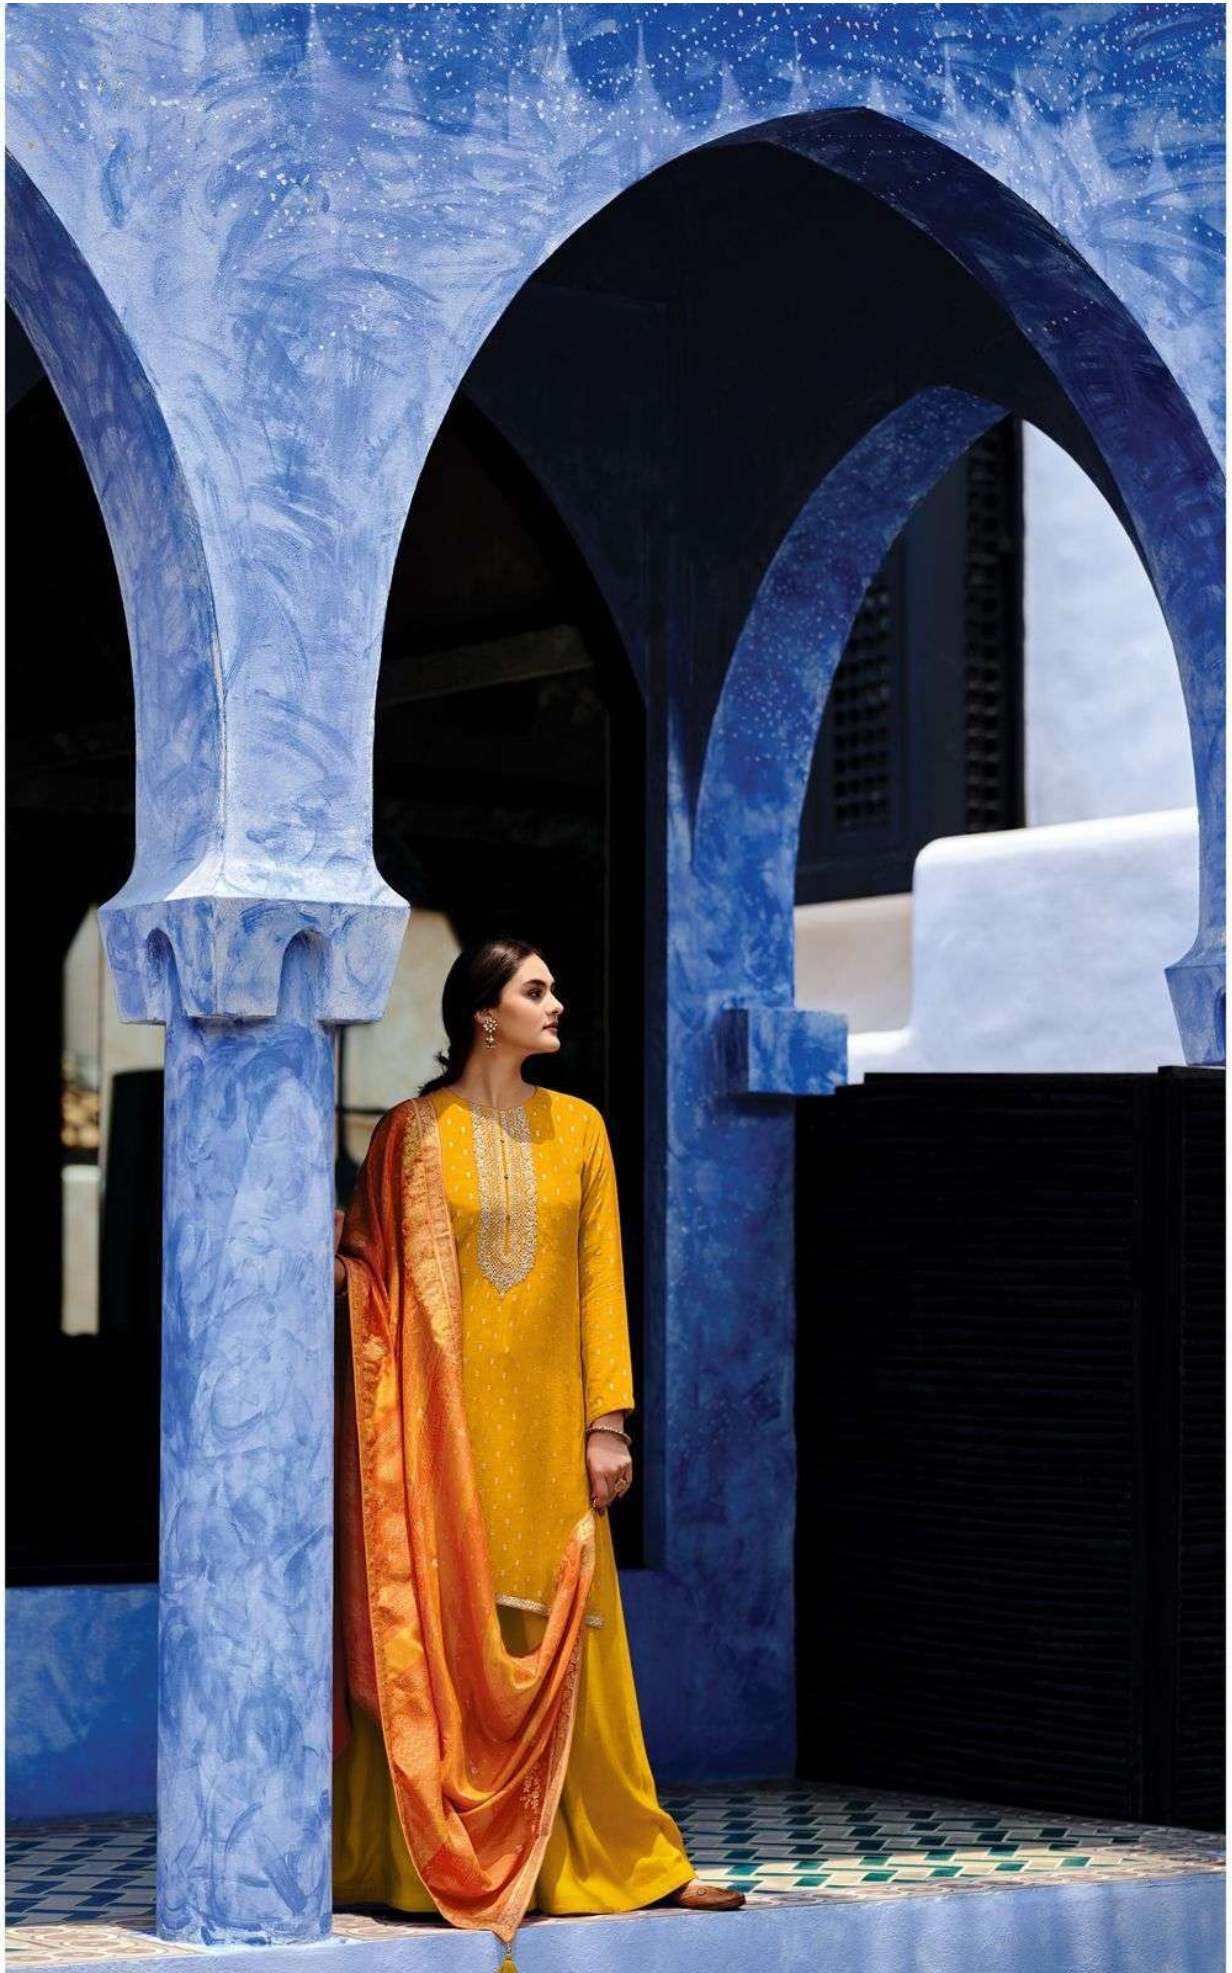

VARSHA
LEHER

LH-01

LH-02

VARSHA
LEHER

DESIGN	PRICE	DESCRIPTION
LH-01	2480	•TOP• VISCOSE WOVEN WITH EMBROIDERY & BORDERS
LH-02	2480	•BOTTOM• COTTON SILK
LH-03	2480	•DUPATTA• VISCOSE WOVEN DIGITALLY BANDHANI PRINTED

TOTAL AMOUNT :7,440/-+GST

TOTAL PIECES : 3

FROM VARSHA FASHION

LH-01

LH-02

LH-03

VARSHA
LEHER