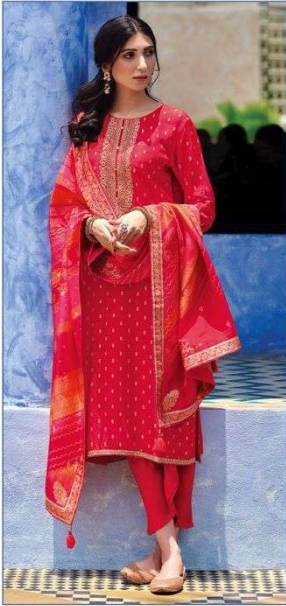

VARSHA
LEHER

LH-01

LH-02

VARSHA
LEHER

DESIGN	PRICE	DESCRIPTION
LH-01	2480	•TOP• VISCOSE WOVEN WITH EMBROIDERY & BORDERS
LH-02	2480	•BOTTOM• COTTON SILK
LH-03	2480	•DUPATTA• VISCOSE WOVEN DIGITALLY BANDHANI PRINTED

TOTAL AMOUNT :7,440/-+GST

TOTAL PIECES : 3

FROM VARSHA FASHION

LH-01

LH-02

LH-03

VARSHA
LEHER