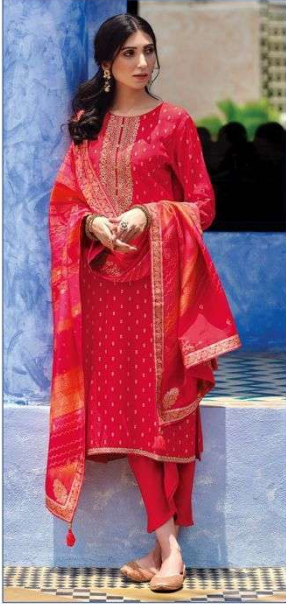

VARSHA
LEHER

LH-01

LH-02

VARSHA
LEHER

DESIGN	PRICE	DESCRIPTION
LH-01	2480	•TOP• VISCOSE WOVEN WITH EMBROIDERY & BORDERS
LH-02	2480	•BOTTOM• COTTON SILK
LH-03	2480	•DUPATTA• VISCOSE WOVEN DIGITALLY BANDHANI PRINTED

TOTAL AMOUNT :7,440/-+GST

TOTAL PIECES : 3

FROM VARSHA FASHION

LH-01

LH-02

LH-03

VARSHA
LEHER