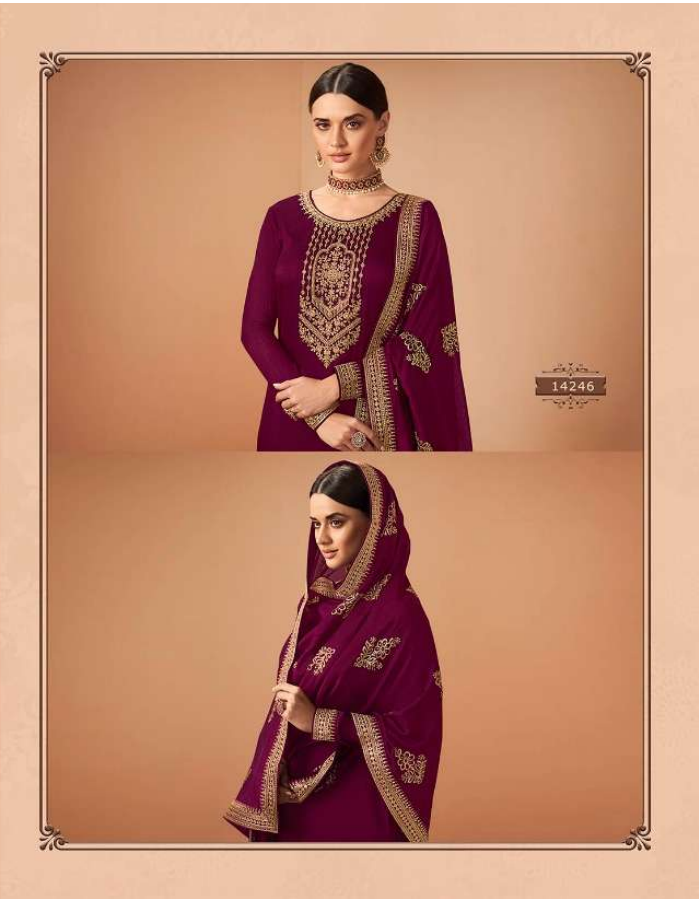

ZISA<sup>®</sup>  
Firdosh

14243

ZISA (FIRDOSH)

TOP -BLOOMING SILK JORGET WITH  
EMBROIDERY SEQUENCE WORK

DUPTTA -BLOOMING SILK JORGET WITH  
EMBROIDERY SEQUENCE WORK

INNER -DULL SANTOON

BOTTOM -PURE VISCOSE SANTOON