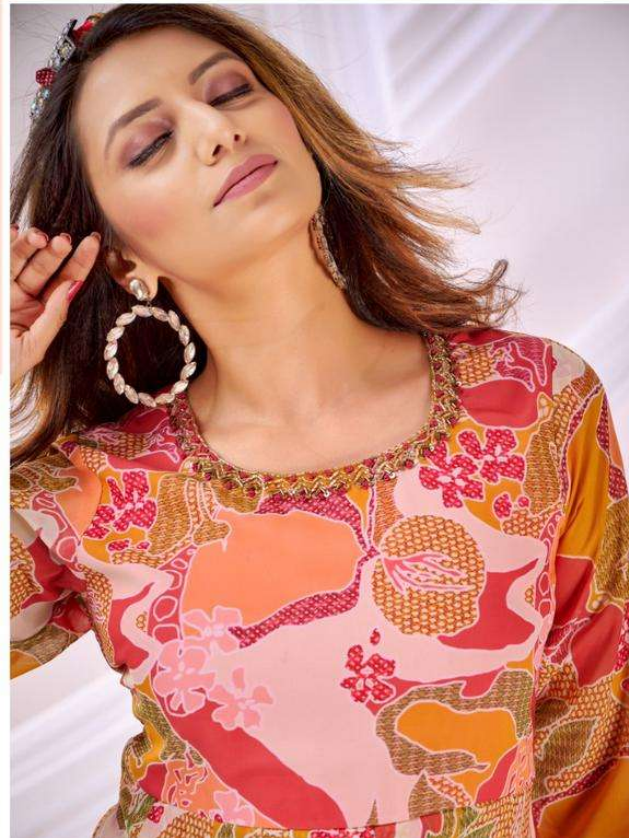

POONAM
DESIGNER

wildflower

1001

1002

TRADITIONAL

SOPHISTICATE

DRAPES

SOPHISTICATED & CONFIDENT.
THIS DRESS INSTILLS A LITTLE HOBBE
DOWN INTO YOUR SMART WARDROBE.

1003

1004

FLORAL PRINT

1006

1001

1002

1003

1004