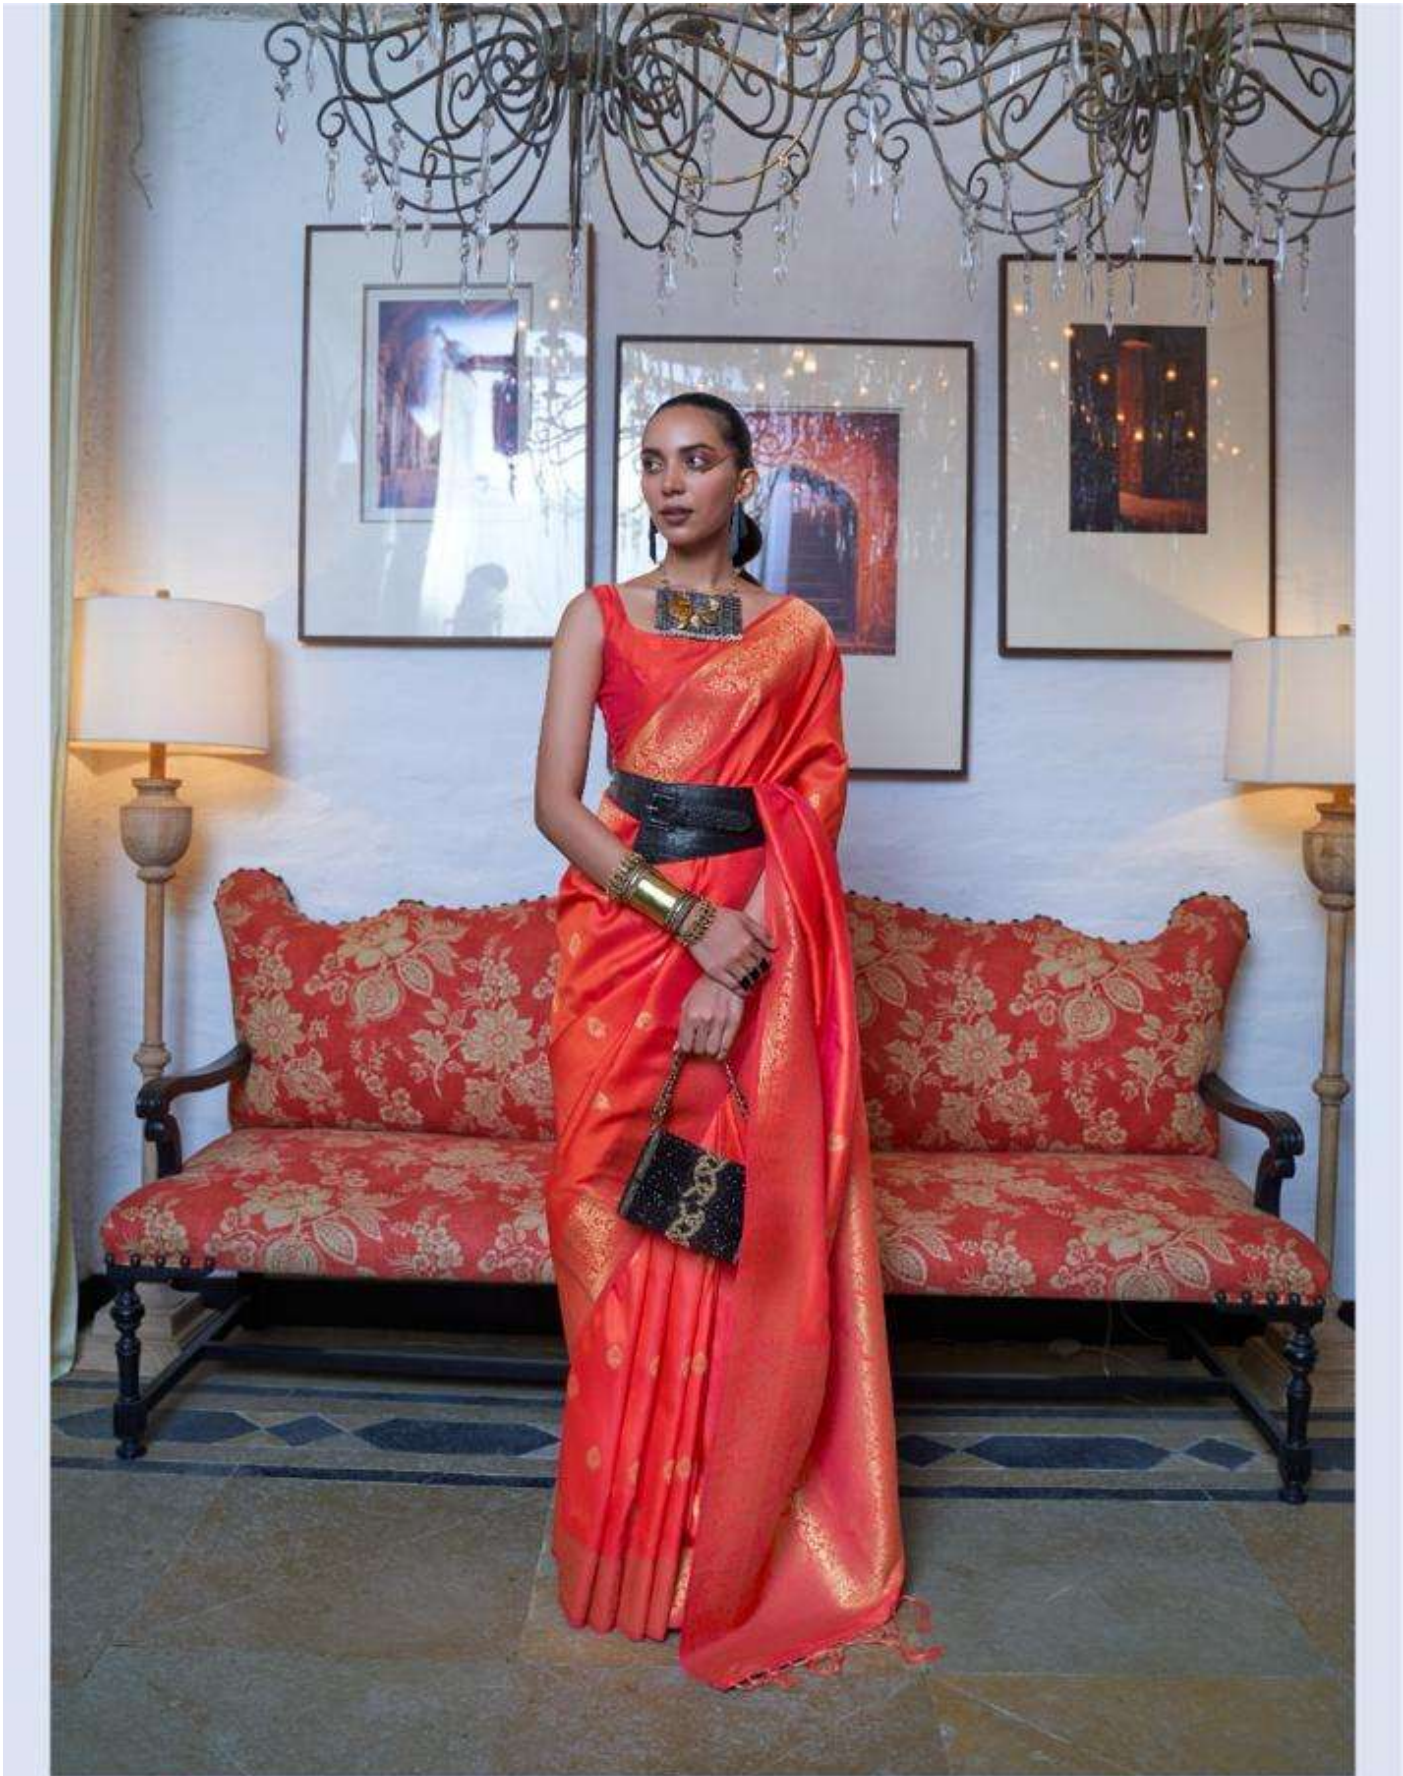

KANYAATHA SILK

कन्यथा सिल्क

MOSS WEAVE HANDLOOM WEAVING SILK

RAJTEX
Collection
100% sarees | Lehenga | Silk sarees

KANYAATHA SILK
MOSS WEAVE HANDLOOM WEAVING SILK

301001

RAJTEX
Collection
100% sarees | 100% silk | 100% handloom