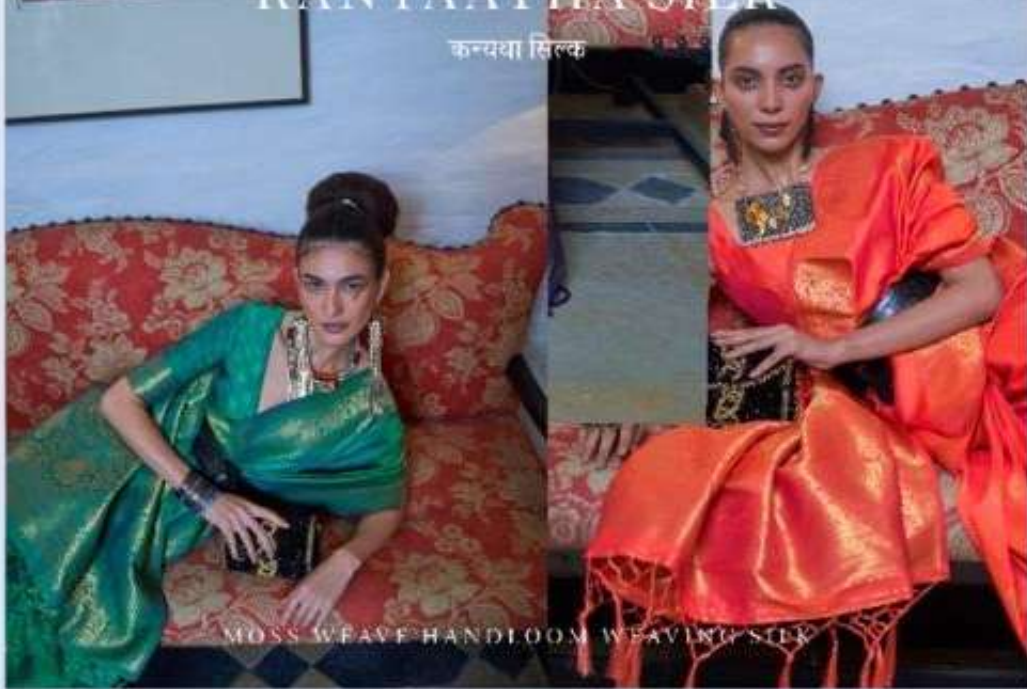

# KANYAATHA SILK

कन्यथा सिल्क

MOSS WEAVE HANDLOOM WEAVING SILK

  
**RAJTEX**  
*Collection*  
100% sarees | 100% organic | 50% sarees

**KANYAATHA SILK**  
MOSS WEAVE HANDLOOM WEAVING SILK

301001

  
**RAJTEX**  
*Collection*  
100% sarees | 100% silk | 100% quality