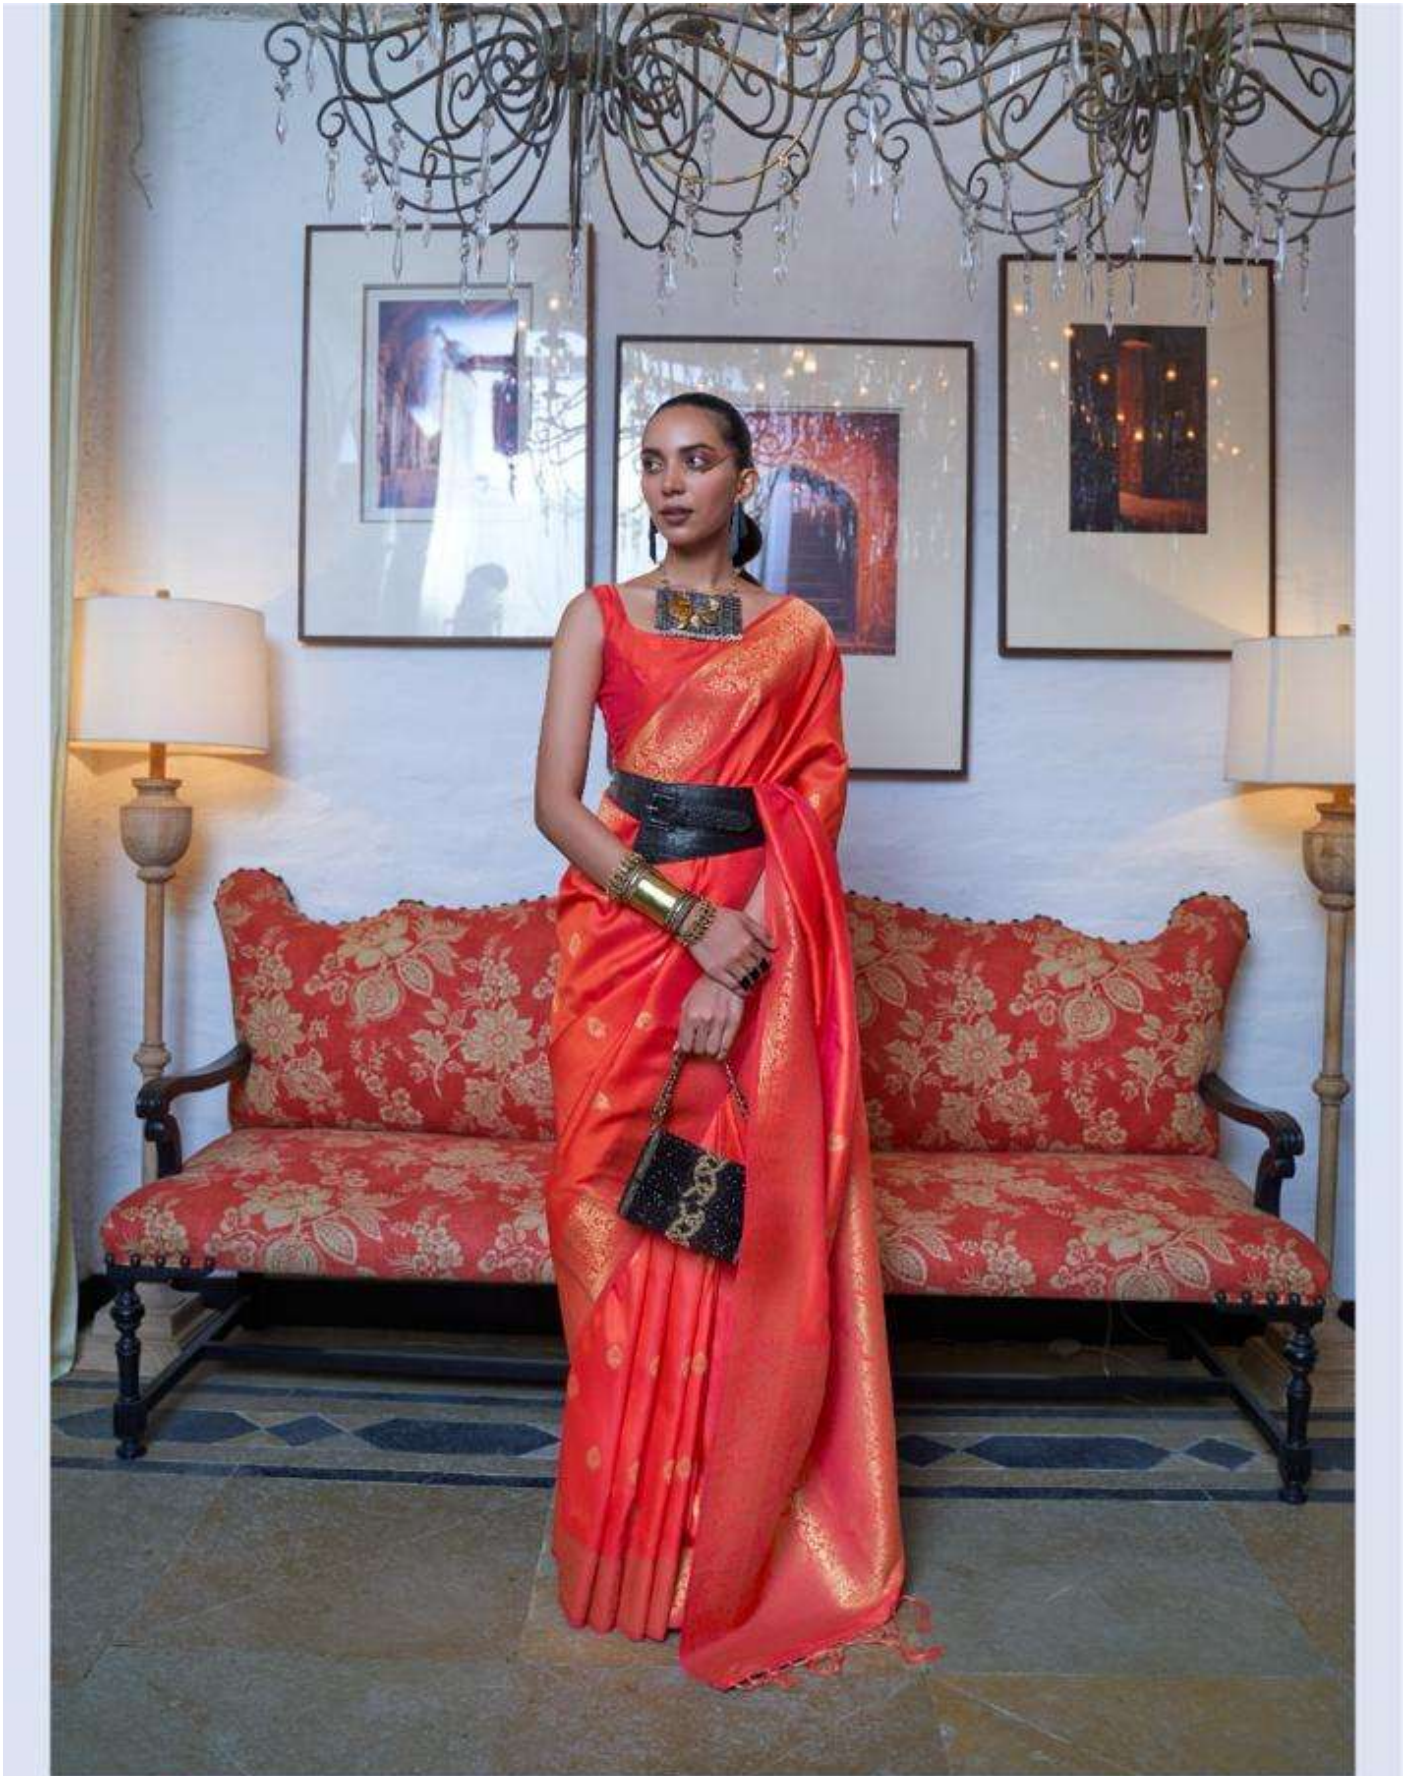

# KANYAATHA SILK

कन्यथा सिल्क

MOSS WEAVE HANDLOOM WEAVING SILK

  
**RAJTEX**  
*Collection*  
100% sarees | 100% organic | 50% sarees

**KANYAATHA SILK**  
MOSS WEAVE HANDLOOM WEAVING SILK

301001

  
**RAJTEX**  
*Collection*  
100% sarees | 100% silk | 100% quality