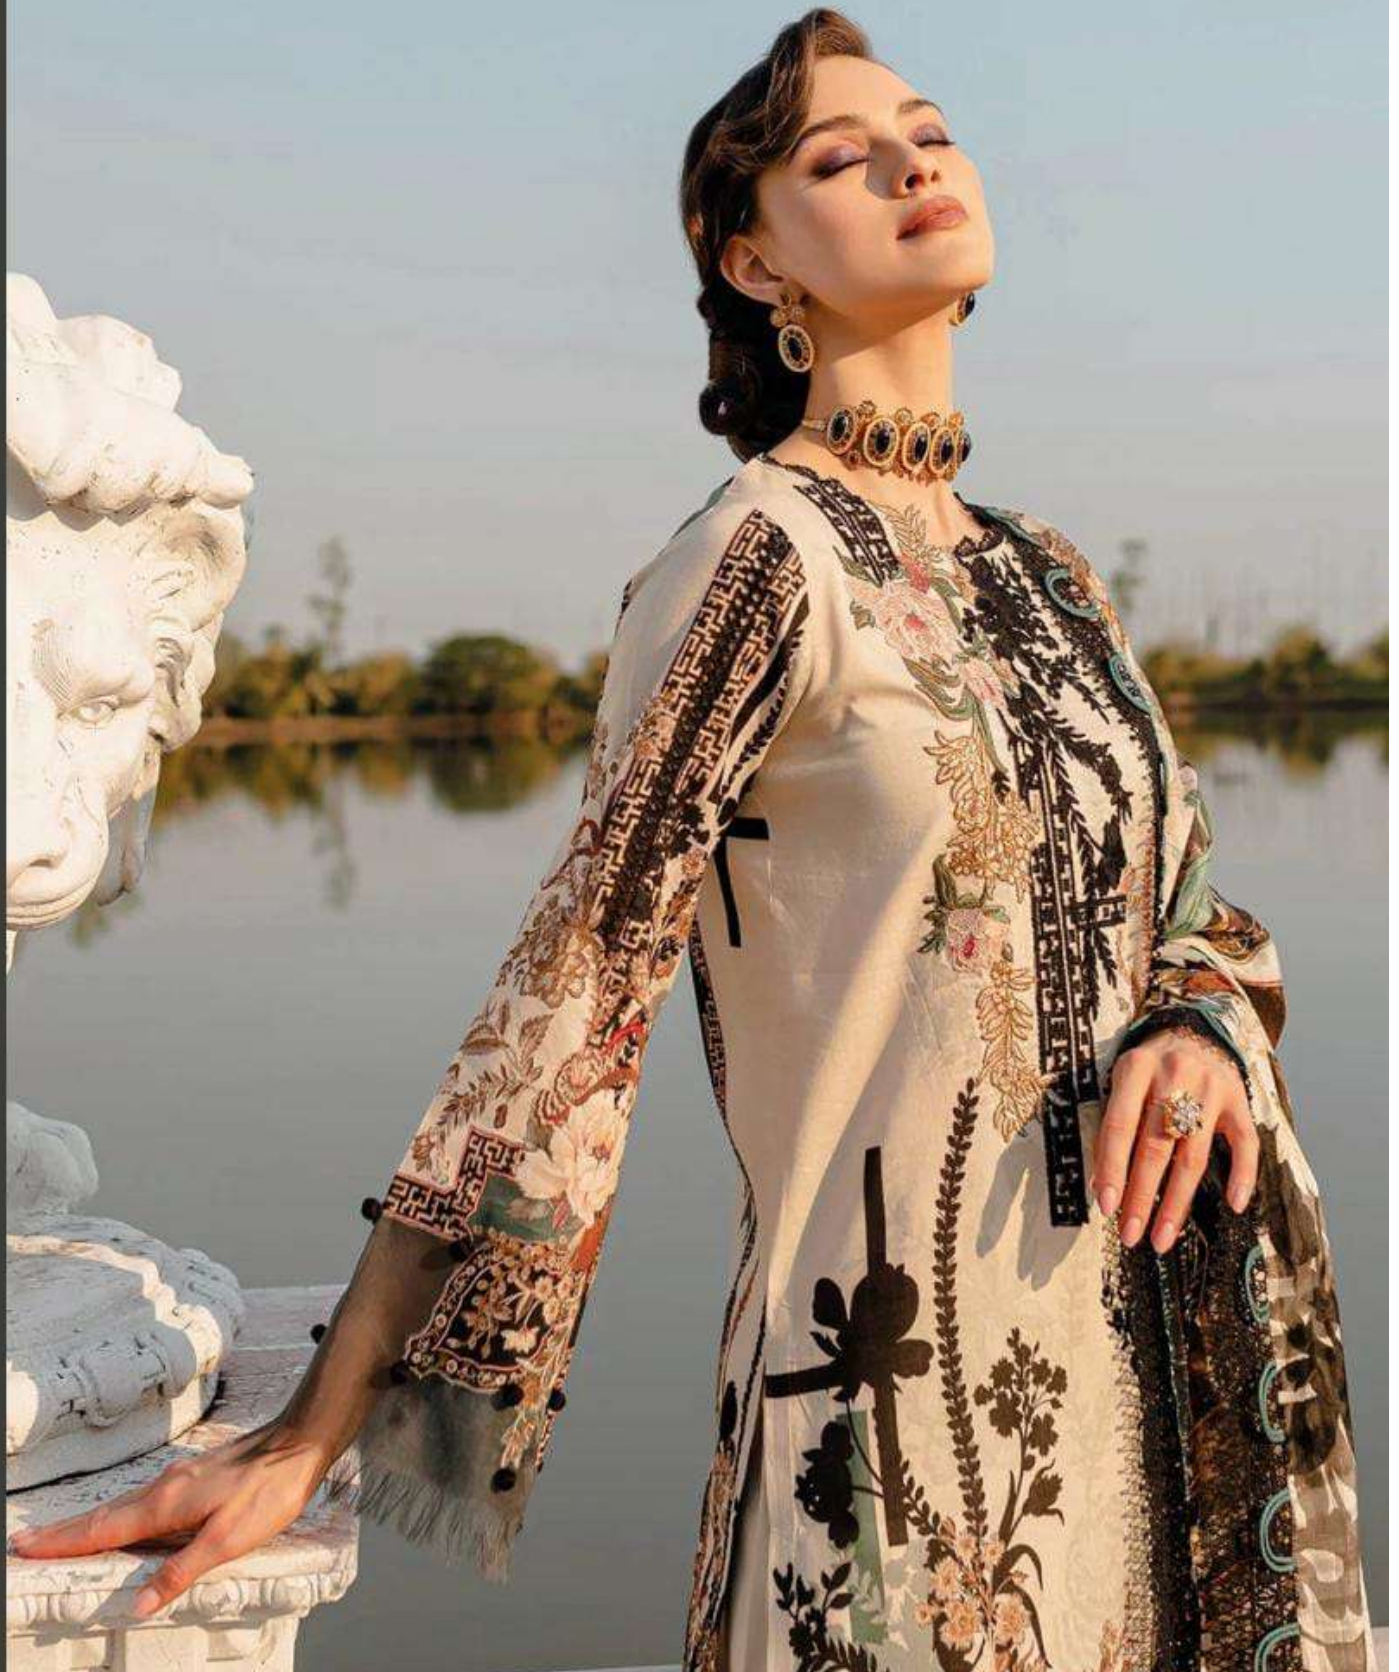

Queen Court

SD
shradha
DESIGNER

A BEAUTEUS THE CLASSIC ATTIRE
10001

MARVELLOUS AND SHOPHISTICATED

10002

10003

TRENDY AND ABSOLUTELY REMARKABLE

DNZZLE IN THIS ATTIRE LADIES

10004

10001

10002

10003

10004

Queen
Court