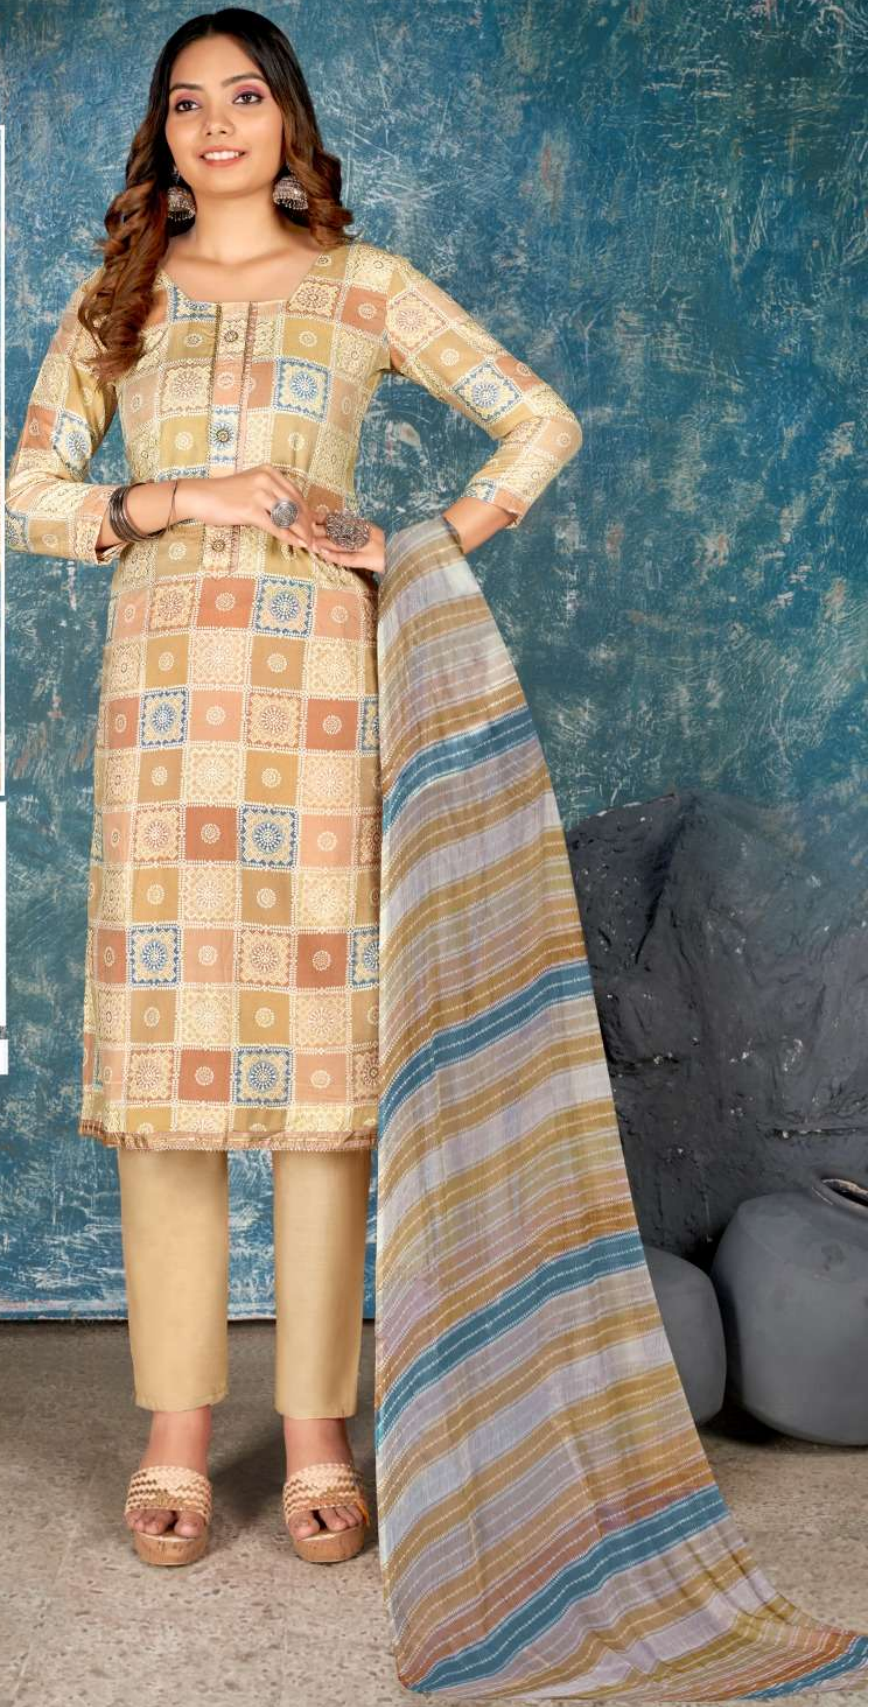

**Gipson**<sup>®</sup>  
PRINT Pvt Ltd.

KIA

Top :- Pure Cotton Linen Foil Print With Ethnic Work.

Bottom :- Pure Cotton Solid Dyed.

Dupatta :- Pure Bemberg Print.

2147-A

# KVA

Top :- Pure Cotton Linen Foil  
Print With Ethnic Work.

Bottom :- Pure Cotton Solid Dyed.

Dupatta :- Pure Bemberg Print.

2147-B

# KVA

Top :- Pure Cotton Linen Foil  
Print With Ethnic Work.

Bottom :- Pure Cotton Solid Dyed.

Dupatta :- Pure Bemberg Print.

21447-C

# KLN

Top :- Pure Cotton Linen Foil  
Print With Ethnic Work.

Bottom :- Pure Cotton Solid Dyed.

Dupatta :- Pure Bemberg Print.

2147-D

Always No.1

A PRODUCT BY

**Lipson**®