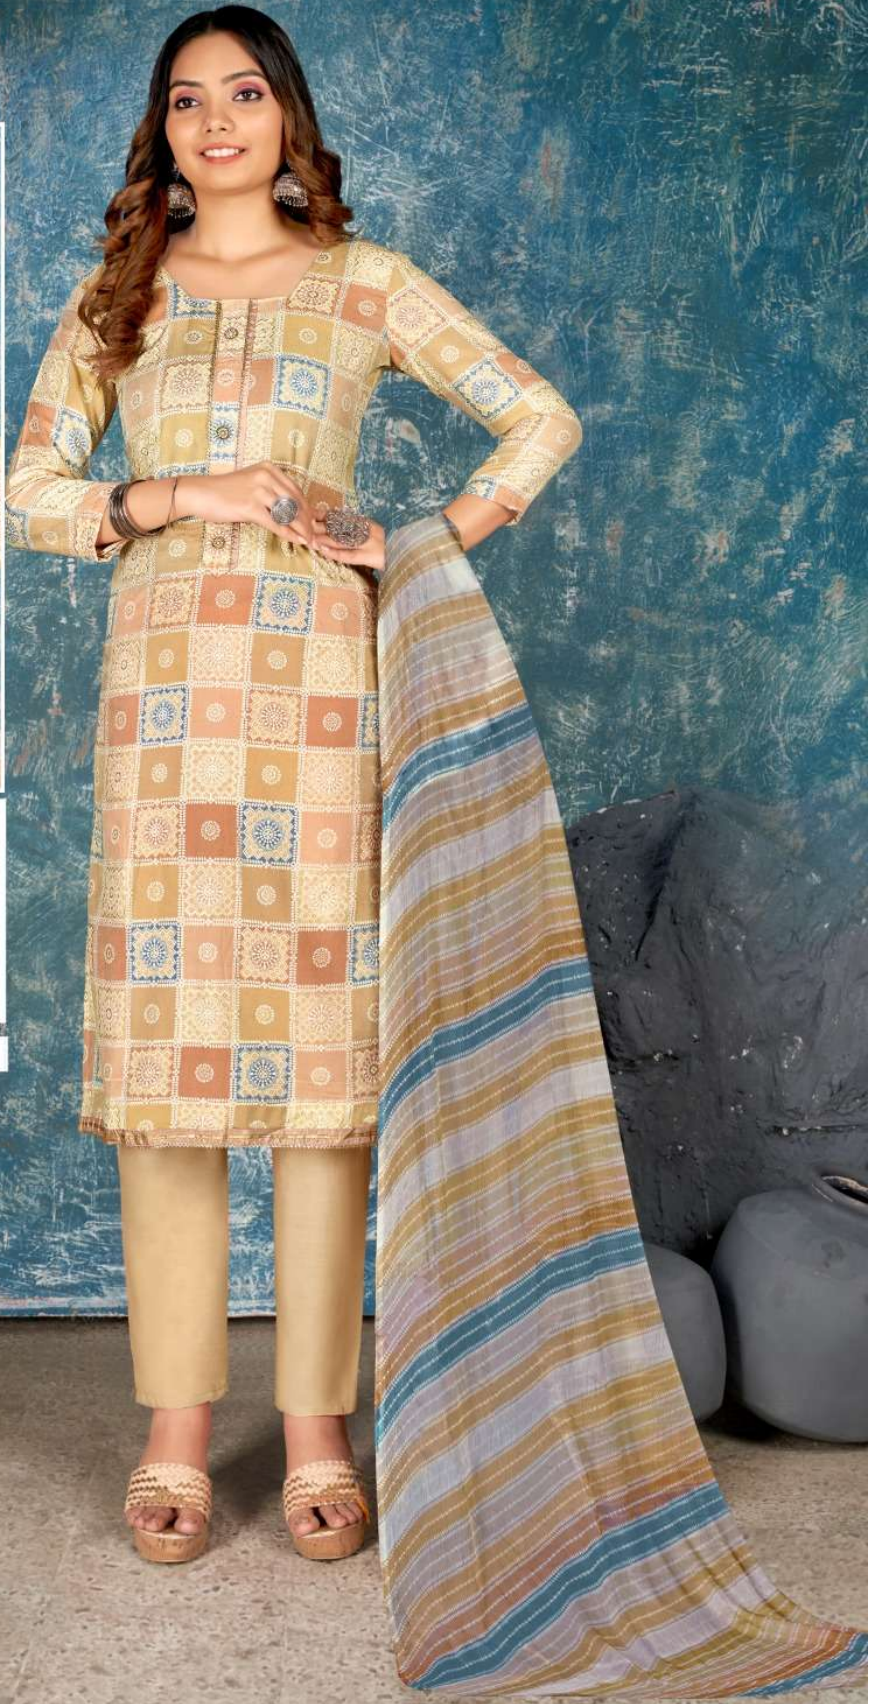

Gipson[®]
PRINT Pvt Ltd.

KIA

Top :- Pure Cotton Linen Foil Print With Ethnic Work.

Bottom :- Pure Cotton Solid Dyed.

Dupatta :- Pure Bemberg Print.

2147-A

KVA

Top :- Pure Cotton Linen Foil
Print With Ethnic Work.

Bottom :- Pure Cotton Solid Dyed.

Dupatta :- Pure Bemberg Print.

2147-B

KVA

Top :- Pure Cotton Linen Foil
Print With Ethnic Work.

Bottom :- Pure Cotton Solid Dyed.

Dupatta :- Pure Bemberg Print.

21447-C

KLN

Top :- Pure Cotton Linen Foil
Print With Ethnic Work.

Bottom :- Pure Cotton Solid Dyed.

Dupatta :- Pure Bemberg Print.

2147-D

Always No.1

A PRODUCT BY

Lipson®

KM

(2147)

Top :- Pure Cotton Linen Foil Print With Ethnic Work.

Bottom :- Pure Cotton Solid Dyed.

Dupatta :- Pure Bemberg Print.