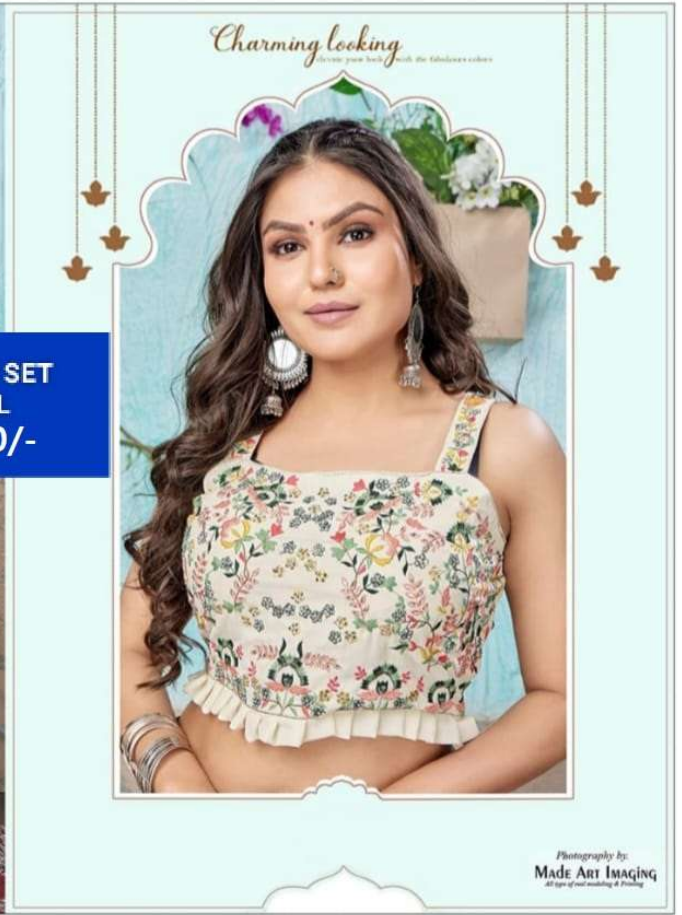

Charming looking
Decorate your body with the fabulous colors