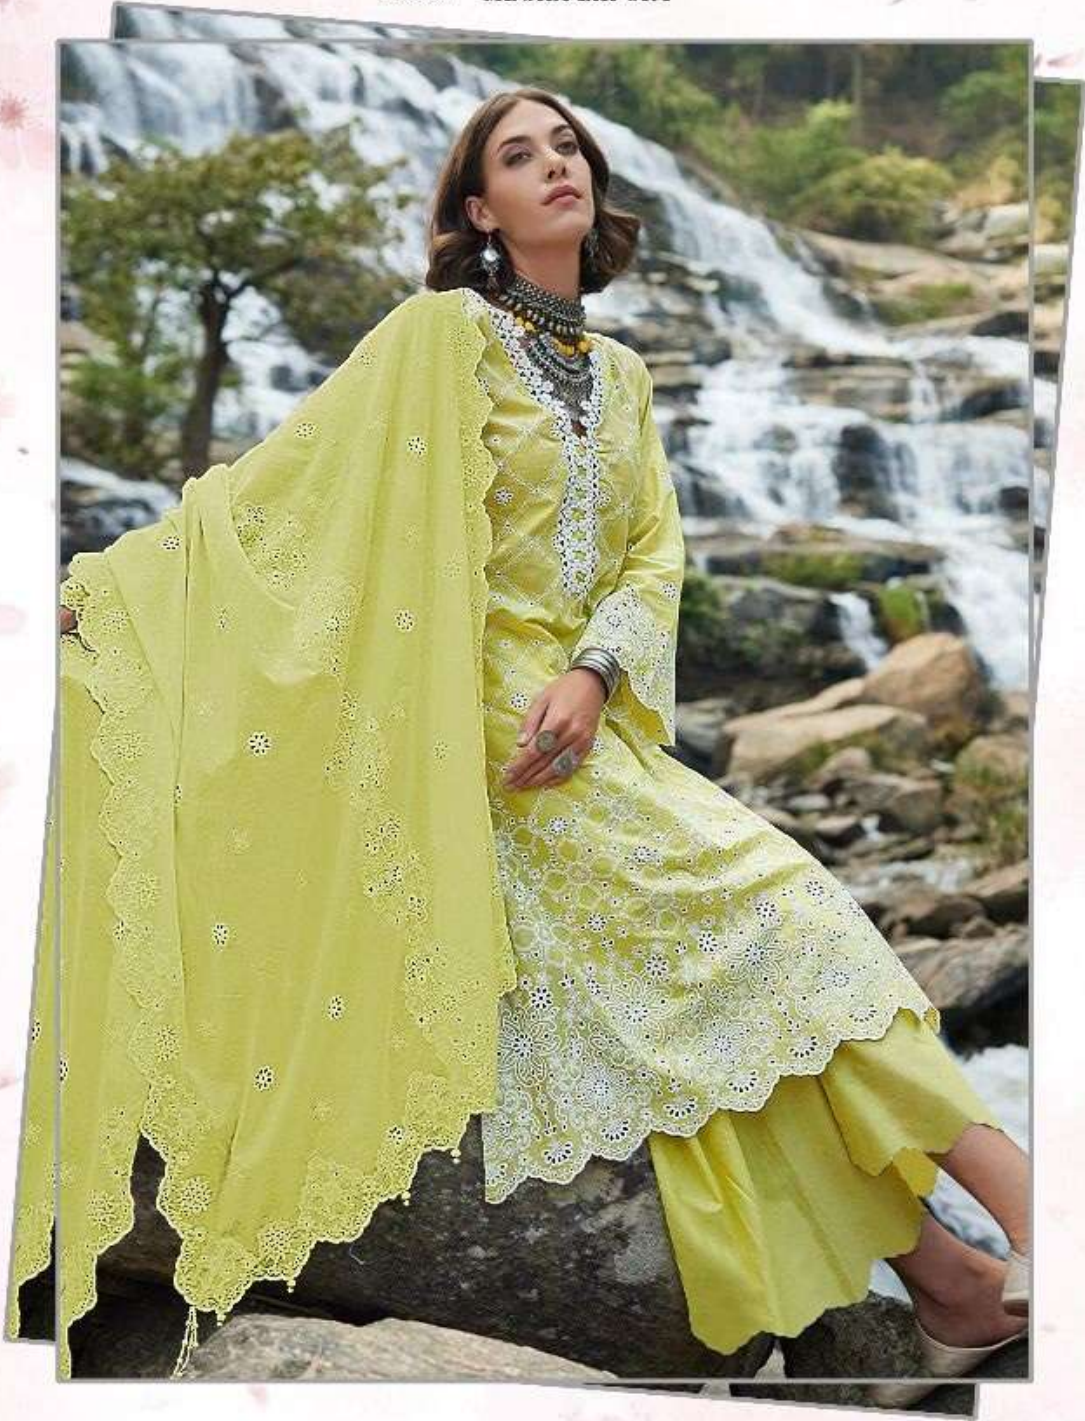

Serene[®]
Pakistani Suit
A BRAND BY  MEGHA EXPORT

Sereno
Pakistani Suits
BY MEGHA EXPORTS
D.NO.56003

Serino
Pakistani Suits
BRAND BY MEGHA EXPORT

D.NO.56001

D.NO.56002

D.NO.56003

D.NO.56004

D.NO.56005