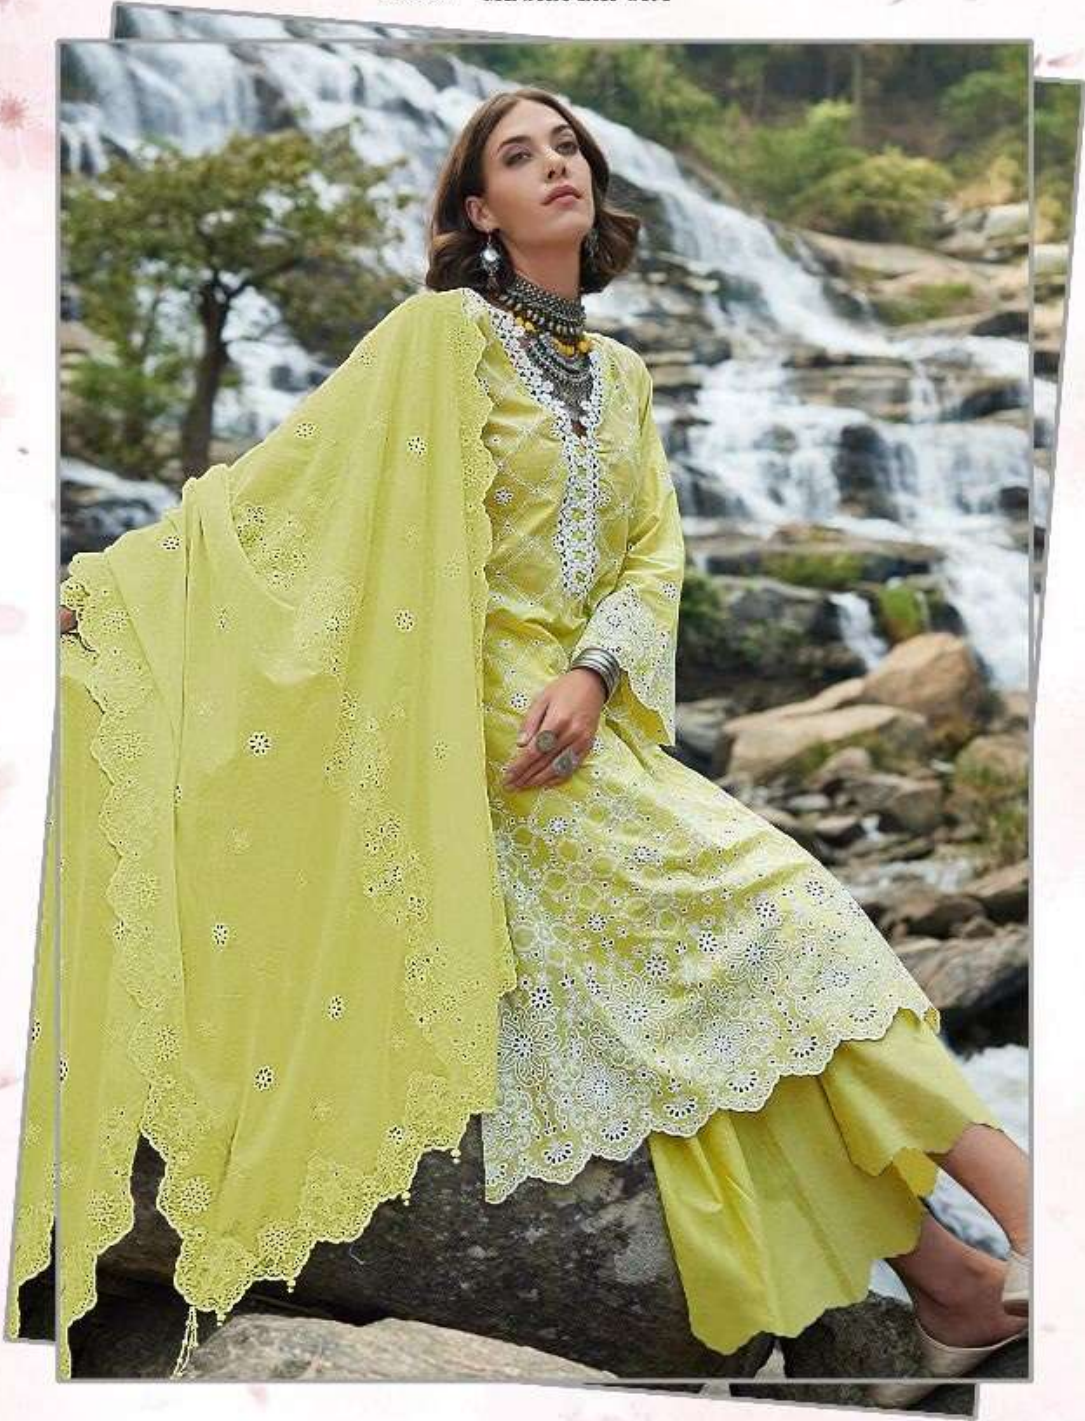

*Serene*<sup>®</sup>  
Pakistani Suit  
A BRAND BY  MEGHA EXPORT

*Serene*  
Pakistani Suits  
DESIGNED BY  
MEGHA EXPORT  
D.NO.56001

Serene  
Pakistani Suits  
BY MEGHA EXPORTS  
D.NO.56003

*Serino*  
Pakistani Suits  
A BRAND BY MEGHA EXPORT