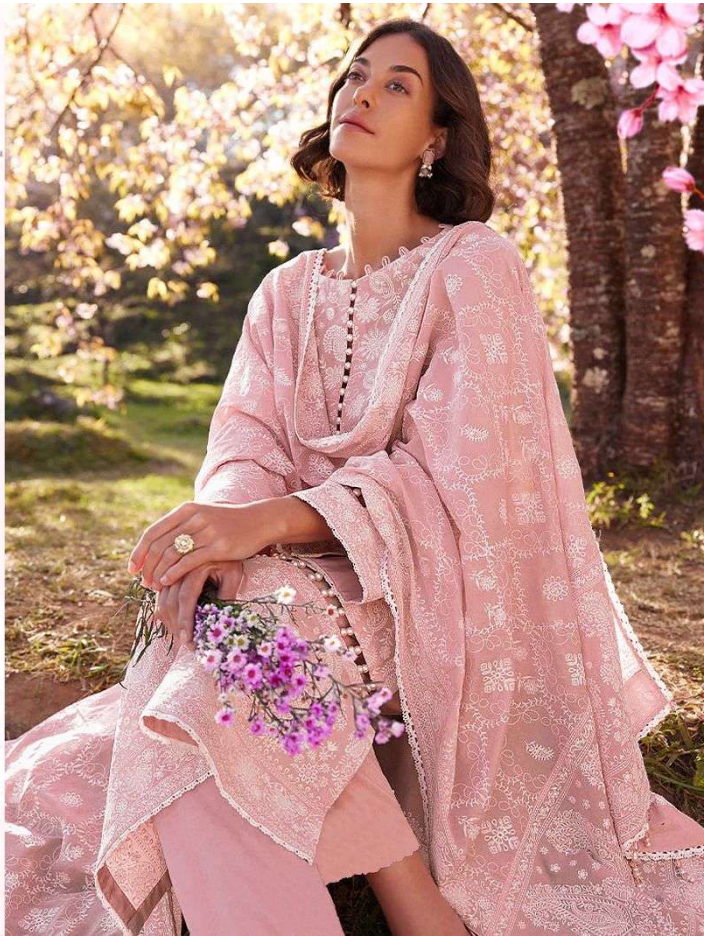

Serene[®]
Pakistani Suit
A BRAND BY  MEGHA EXPORT

Sereno
Pakistani Suits
BY MEGHA EXPORTS
D.NO.56003

Serino
Pakistani Suits
BRAND BY MEGHA EXPORT

D.NO.56001

D.NO.56002

D.NO.56003

D.NO.56004

D.NO.56005