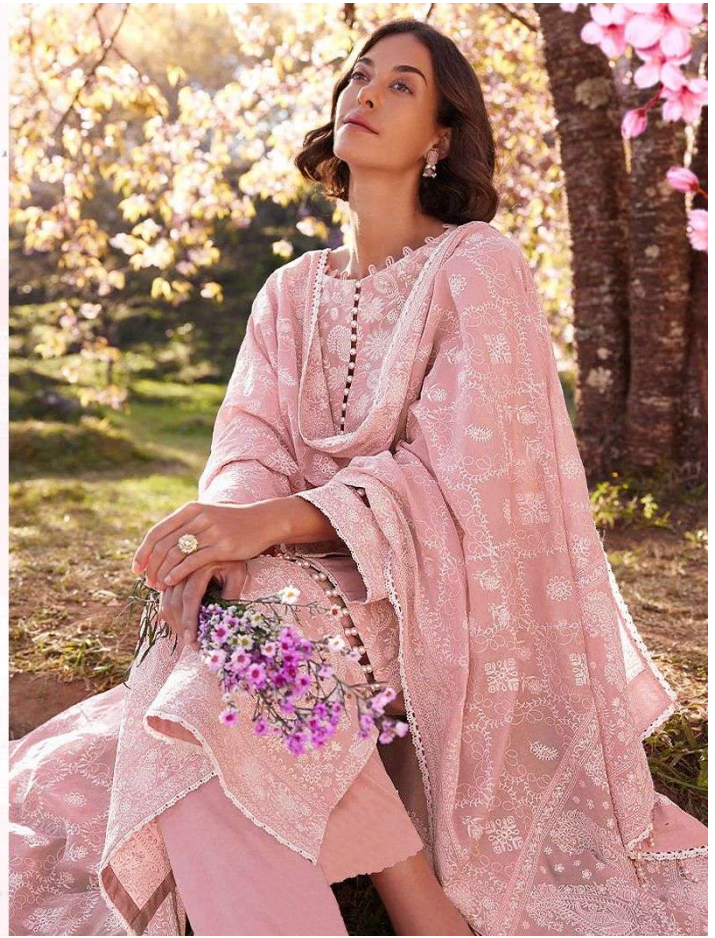

*Serene*<sup>®</sup>  
Pakistani Suit  
A BRAND BY  MEGHA EXPORT

*Serene*  
Pakistani Suits  
DESIGNED BY  
MEGHA EXPORT  
D.NO.56001

Serene  
Pakistani Suits  
BY MEGHA EXPORTS  
D.NO.56003

*Serino*  
Pakistani Suits  
A BRAND BY MEGHA EXPORT