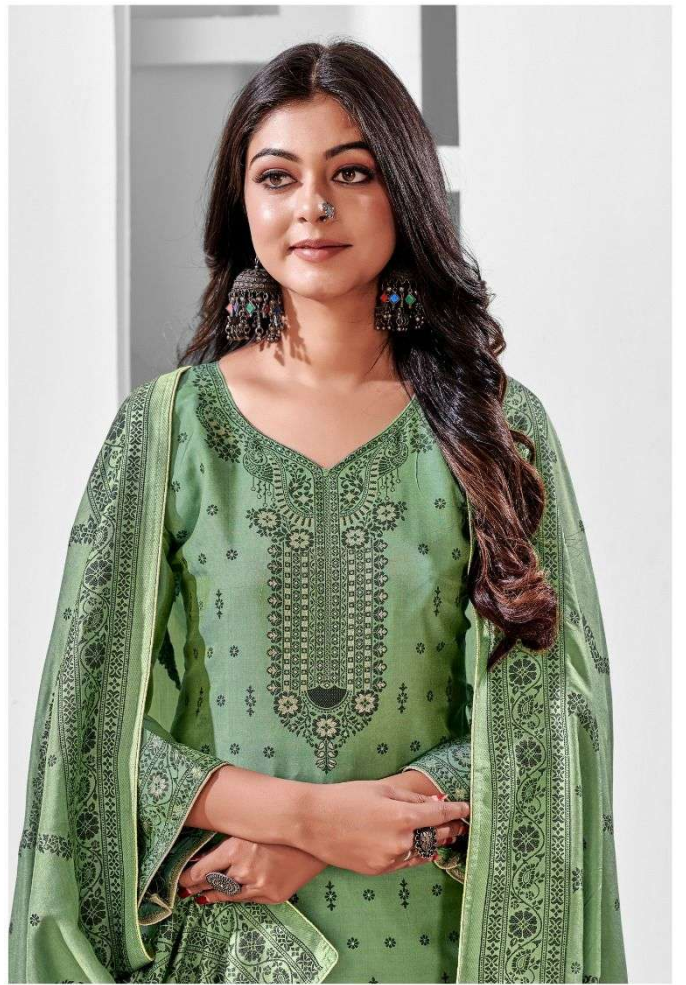

NARI

ROOH

Presenting To You Our New Catalogue

ROOH

-: TOP :-

PURE MUSLIN JACARD WITH
THREAD JACARD

-: BOTTOM :-

PURE VISCOUS REYON

-: DUPATTA :-

PURE MUSLIN JACARD

8701

8702

8703

8704