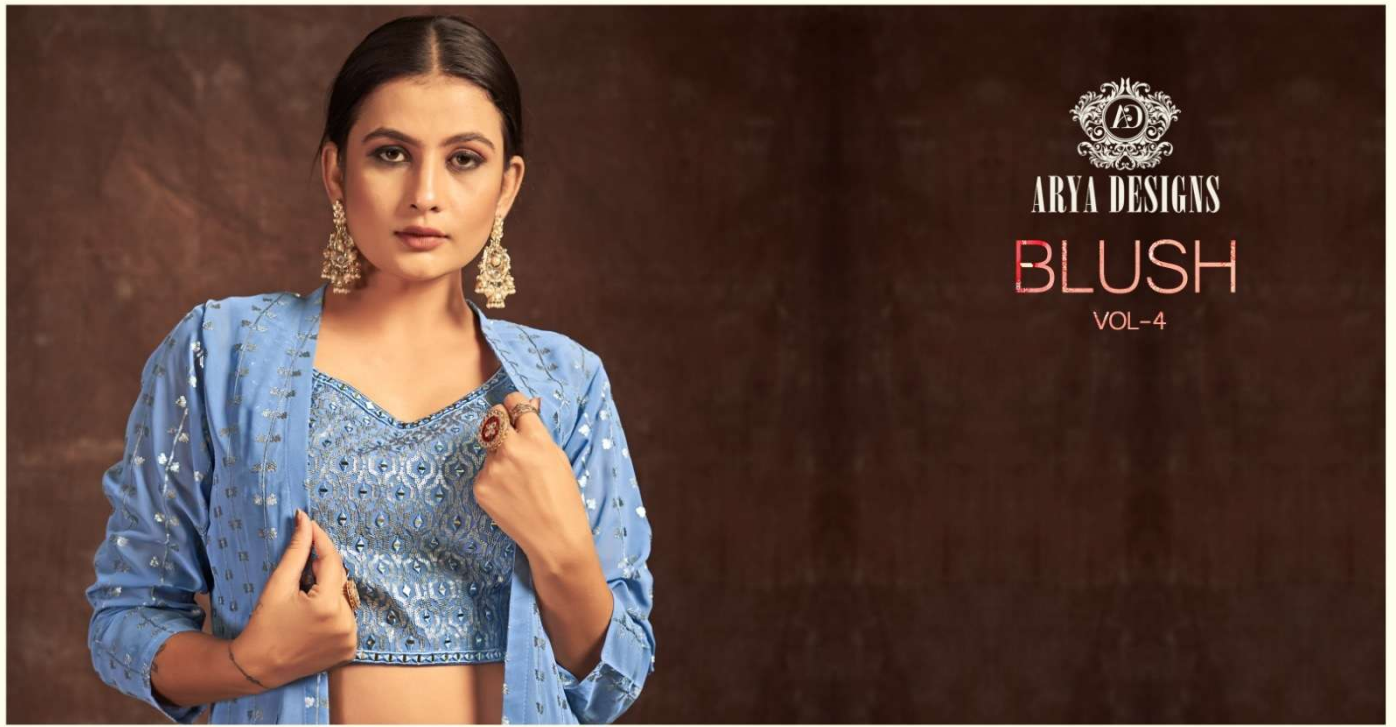

ARYA DESIGNS

BLUSH

VOL- 4

66001

66002

66003

66004

ARYA DESIGNS  
**BLUSH**  
 VOL-4

SKU	MAIN COLOR	BLOUSE FABRIC	PALAZZO FABRIC	JACKET FABRIC	SIZE	WORK
66001	BLUE	GEORGETTE	GEORGETTE	GEORGETTE	L, XL	SEQUINS, HANDWORK
66002	PEACH	GEORGETTE	GEORGETTE	GEORGETTE	L, XL	SEQUINS, HANDWORK
66003	CORAL	GEORGETTE	GEORGETTE	GEORGETTE	L, XL	SEQUINS, HANDWORK
66004	TEAL	GEORGETTE	GEORGETTE	GEORGETTE	L, XL	SEQUINS, HANDWORK