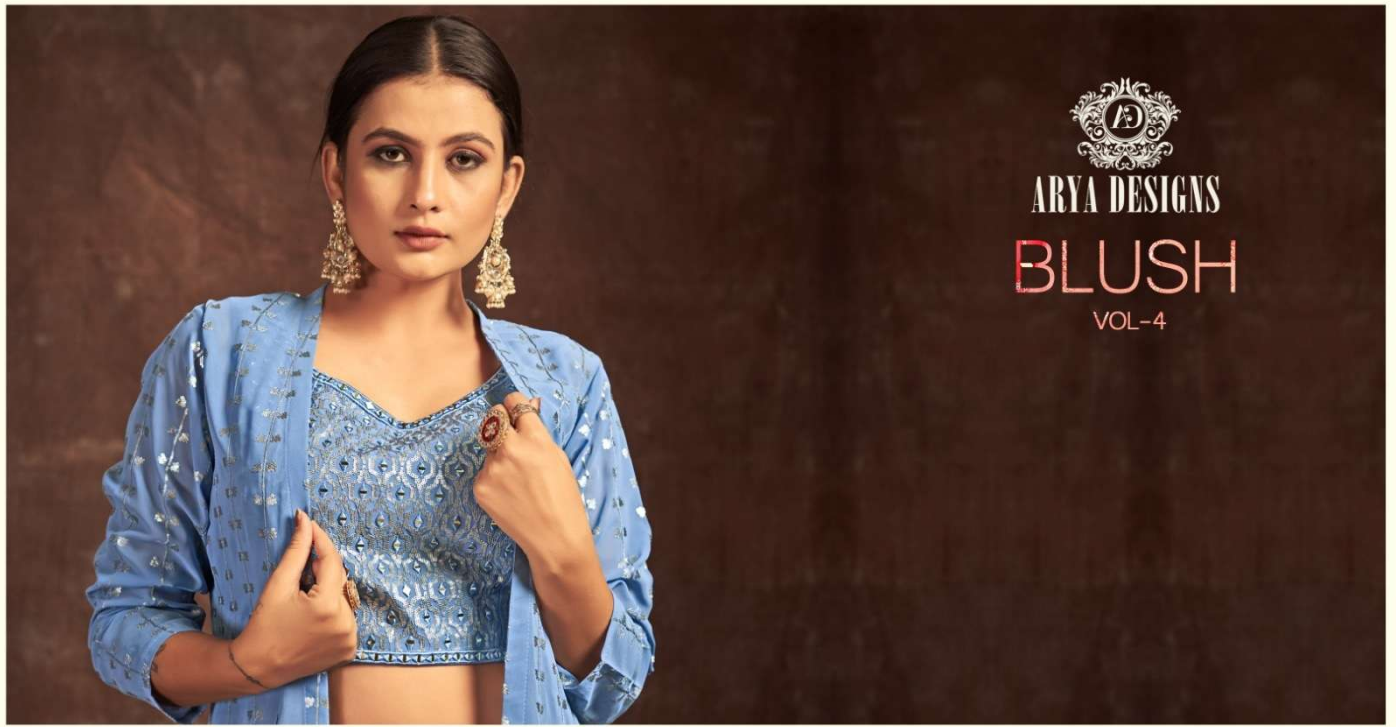

ARYA DESIGNS

BLUSH

VOL- 4

66001

66002

66003

66004

ARYA DESIGNS
BLUSH
 VOL-4

SKU	MAIN COLOR	BLOUSE FABRIC	PALAZZO FABRIC	JACKET FABRIC	SIZE	WORK
66001	BLUE	GEORGETTE	GEORGETTE	GEORGETTE	L, XL	SEQUINS, HANDWORK
66002	PEACH	GEORGETTE	GEORGETTE	GEORGETTE	L, XL	SEQUINS, HANDWORK
66003	CORAL	GEORGETTE	GEORGETTE	GEORGETTE	L, XL	SEQUINS, HANDWORK
66004	TEAL	GEORGETTE	GEORGETTE	GEORGETTE	L, XL	SEQUINS, HANDWORK