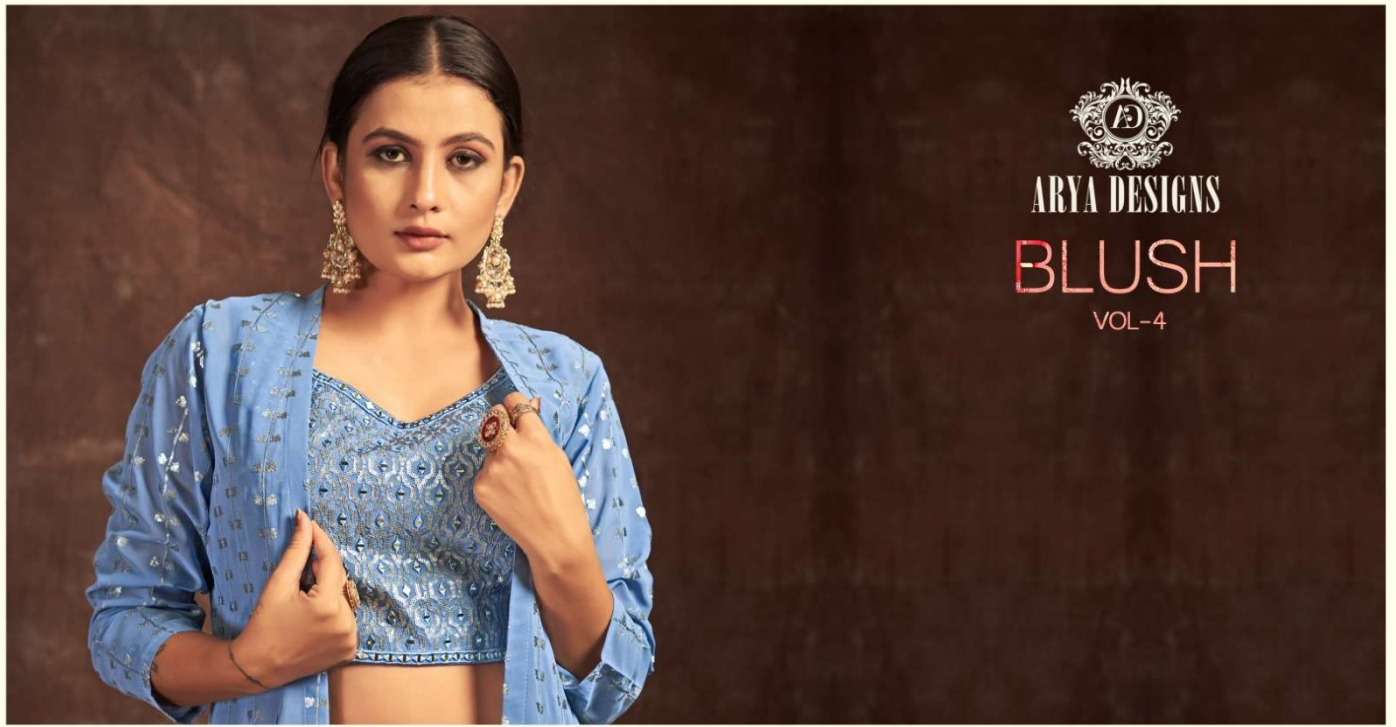

ARYA DESIGNS

BLUSH

VOL- 4

66001

66002

66003

66004

ARYA DESIGNS  
**BLUSH**  
 VOL-4

SKU	MAIN COLOR	BLOUSE FABRIC	PALAZZO FABRIC	JACKET FABRIC	SIZE	WORK	
66001	BLUE	GEORGETTE	GEORGETTE	GEORGETTE	L, XL	SEQUINS, HANDWORK	
66002	PEACH	GEORGETTE	GEORGETTE	GEORGETTE	L, XL	SEQUINS, HANDWORK	
66003	CORAL	GEORGETTE	GEORGETTE	GEORGETTE	L, XL	SEQUINS, HANDWORK	
66004	TEAL	GEORGETTE	GEORGETTE	GEORGETTE	L, XL	SEQUINS, HANDWORK	