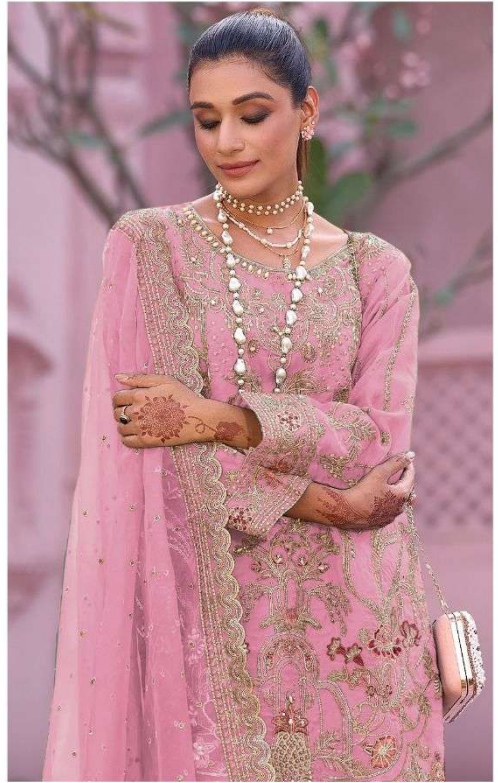

READY MADE
COLLECTION
R- 1117 A

READY MADE
COLLECTION
R- 1117 A

READY MADE
COLLECTION

R- 1117 C

CARE INSTRUCTIONS

- DO NOT USE ANY TYPE OF BLEACH OR STAIN REMOVING CHEMICALS
- DO NOT OVER EXPOSE DAMP FABRIC TO STRONG SUNLIGHT
- IRON AT MODERATE TEMPERATURE