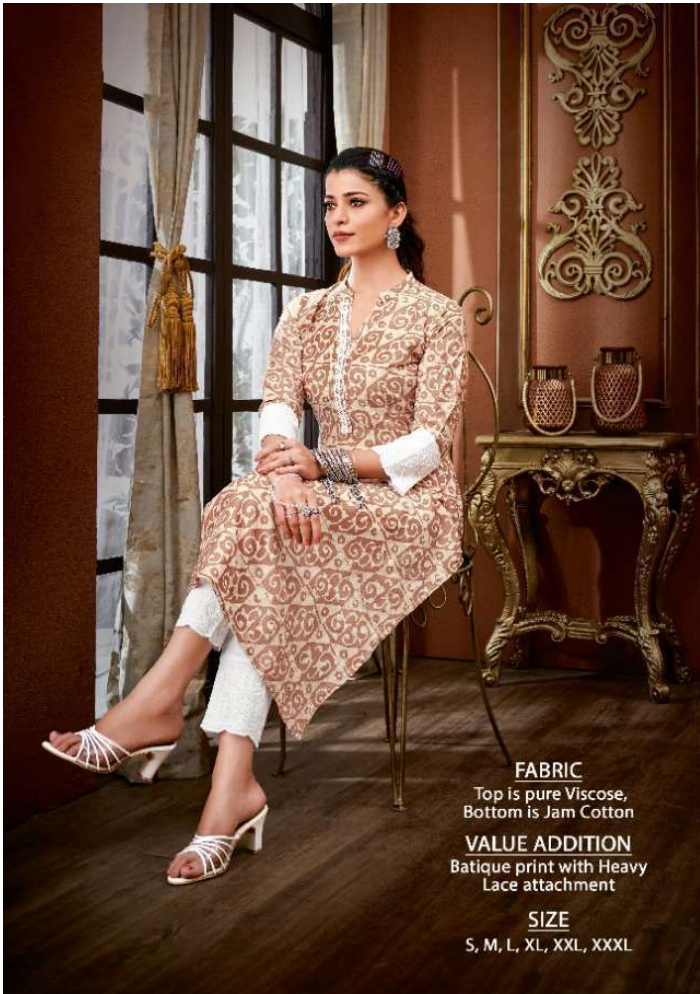

**FABRIC**  
Top is pure Viscose,  
Bottom is Jam Cotton

**VALUE ADDITION**  
Batique print with Heavy  
Lace attachment

**SIZE**  
S, M, L, XL, XXL, XXXL

SHSN-43

SHSN-44

SHSN-45

SHSN-46

SHSN-47