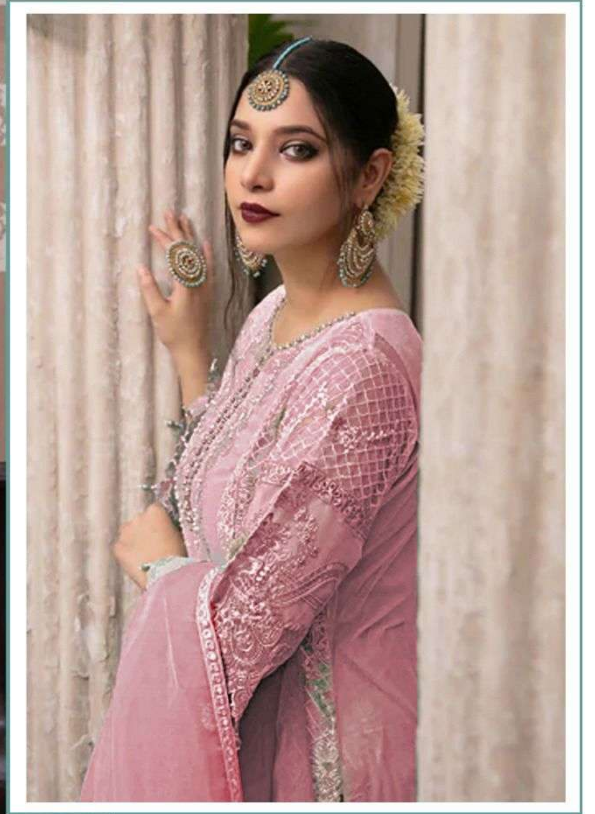

Fepic®

WASHING INSTRUCTIONS

DO NOT USE ANY TYPE OF BLEACH OR STAIN REMOVING CHEMICALS
BEFORE CUTTING / STITCHING, FABRIC SHOULD BE SOAKED IN WATER
(ALL COMPONENTS SEPARATELY) FOR 15 MINUTES
DO NOT KEEP WET FABRIC IN TWISTED FORM IN ORDER TO AVOID COPY MARKS |
WASH COLOURED AND WHITE FABRICS SEPARATELY
IRON CLOTHES AT MODERATE TEMPERATURE | DO NOT DRY FABRIC IN DIRECT SUNLIGHT
(EXTRA LACES, HANGINGS AND ACCESSORIES ARE NOT INCLUDED)

C-1293 B