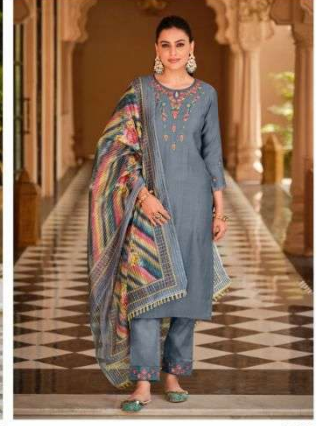

11955

11956