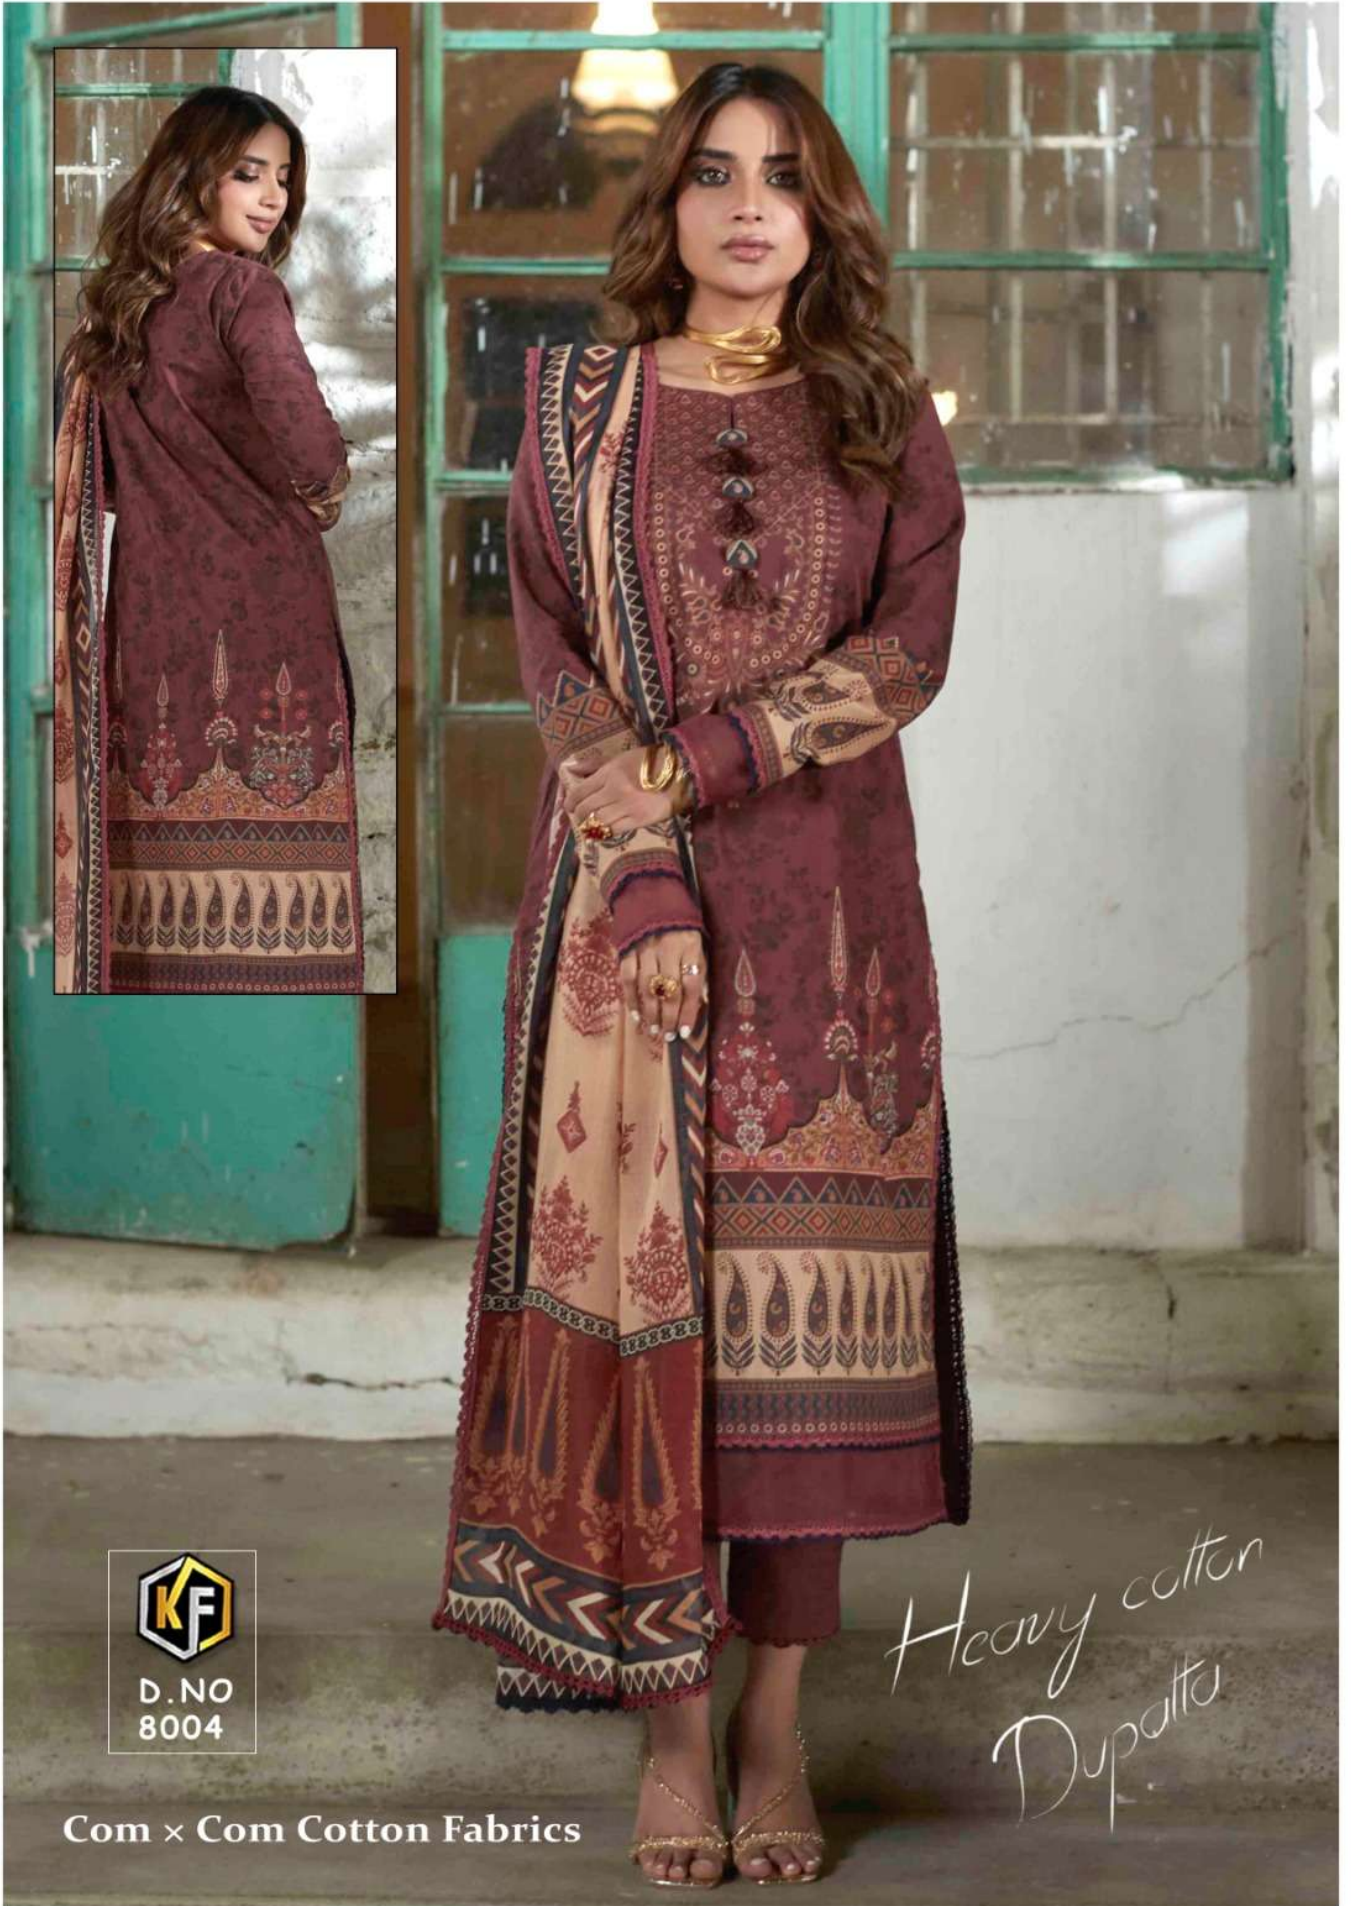

Heavy cotton
Dupatta

Com x Com Cotton Fabrics