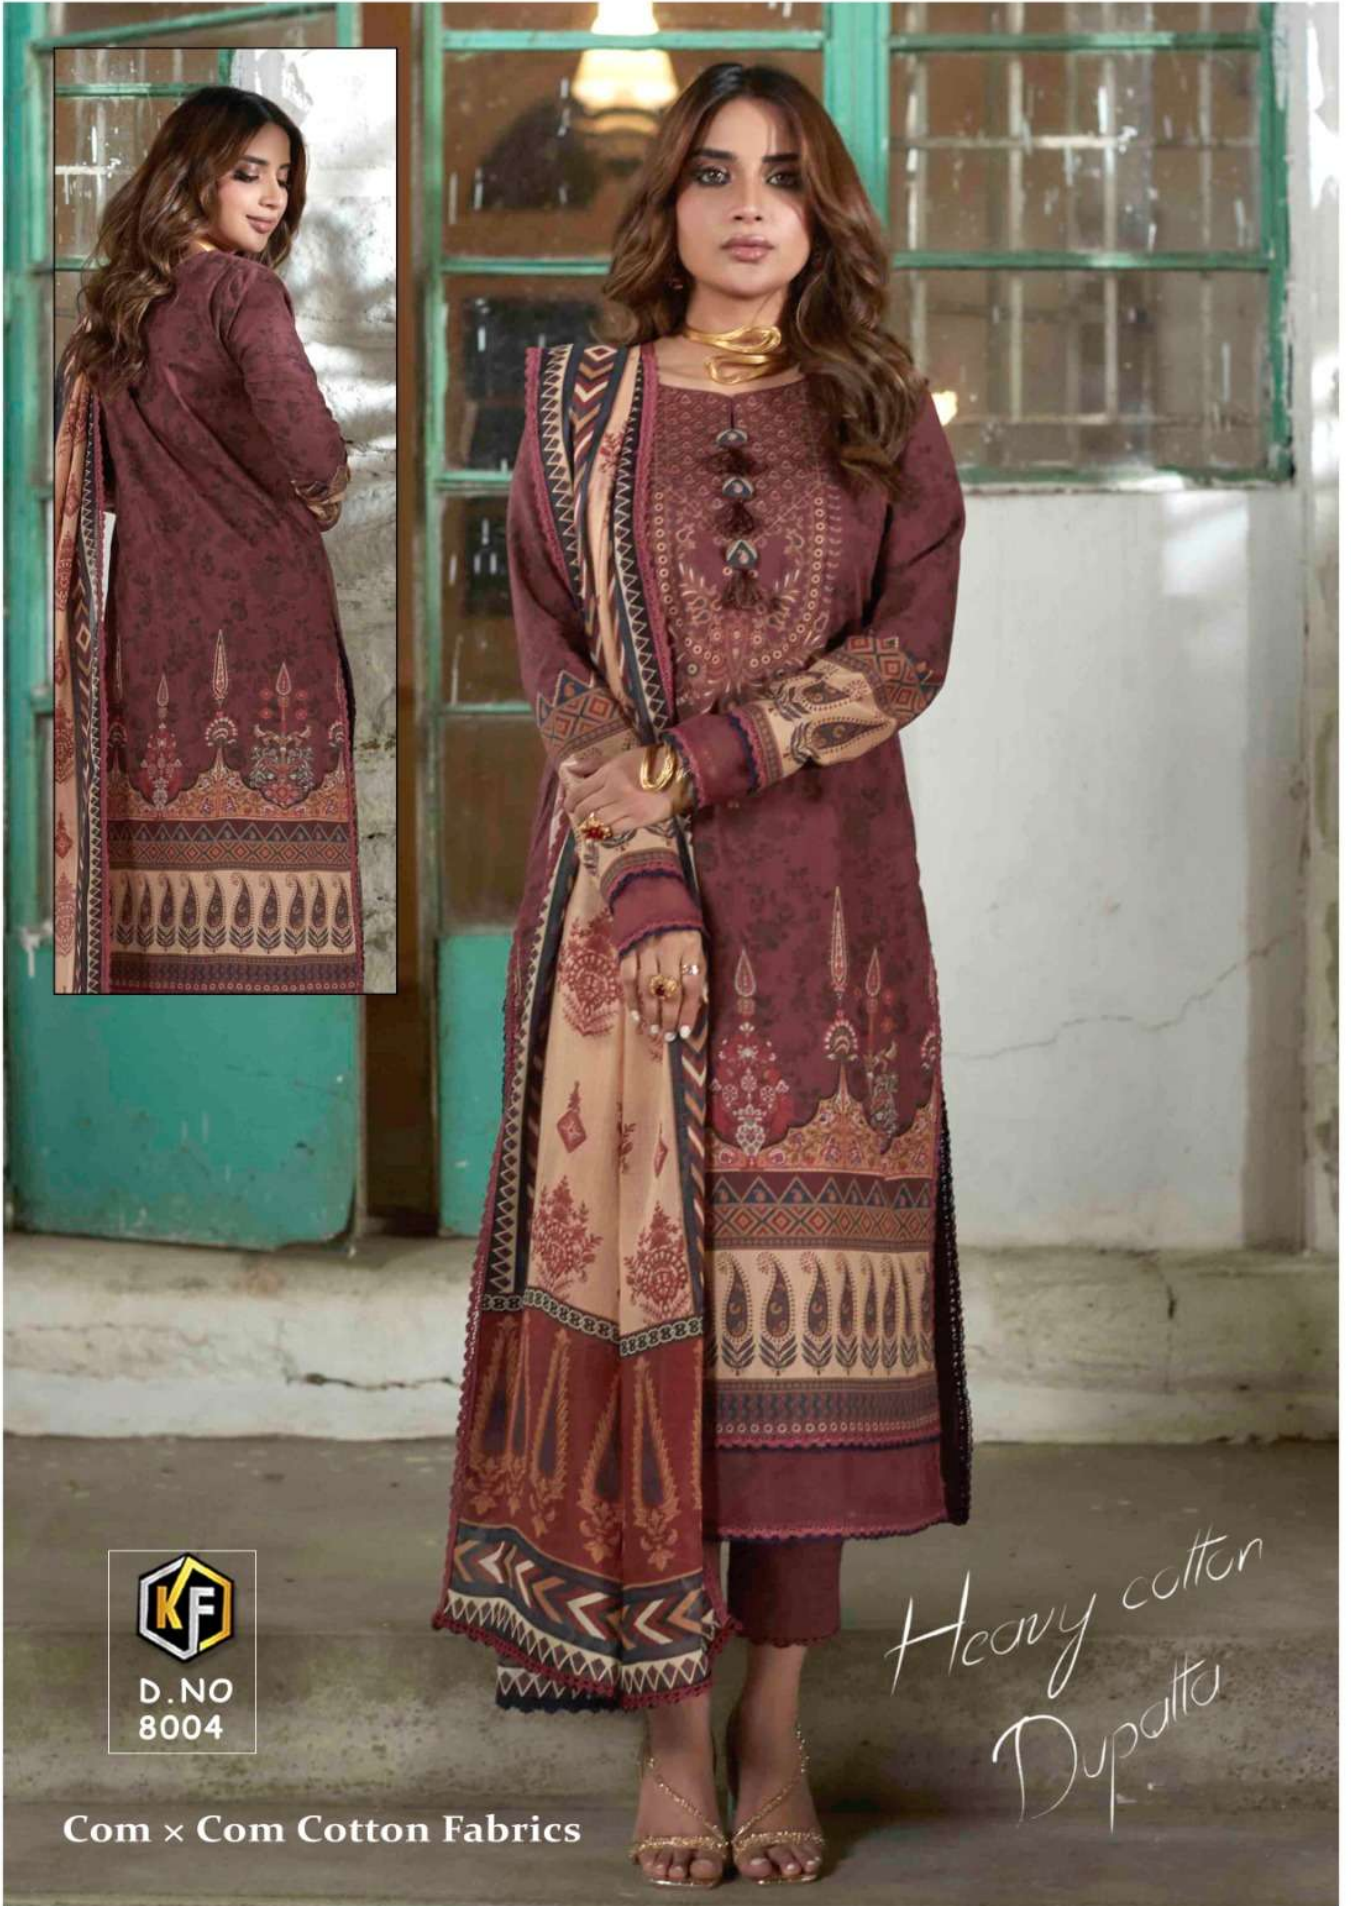

KF
D.NO
8004

*Heavy cotton
Dupatta*

Com x Com Cotton Fabrics