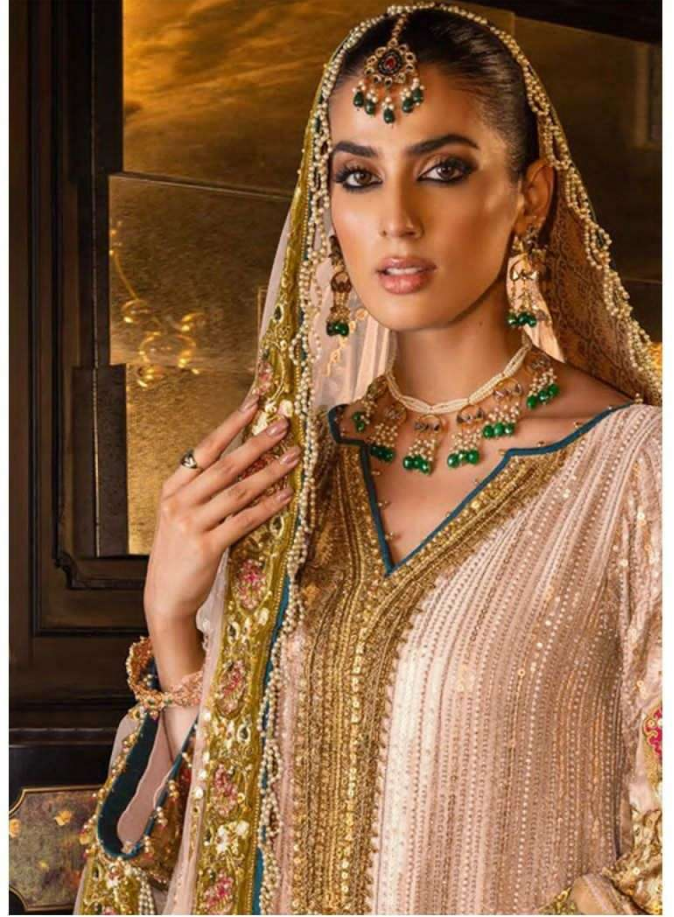

*Serina*TM
Pakistani Suit
A BRAND BY  MEGHA EXPORT
S - 115 D

TOP - FOX GEORGETTE HEAVY EMBROIDERY WORK
WITH HAND WORK
BOTTOM+INNER -HEAVY SANTOON
DUPATTA - NAZNIN HEAVY EMBROIDERY WORK
WITH HEAVY LACE WORK

Serène
A PRODUCT OF
MEGA EXPORT

Serène
A PRODUCT OF
MEGA EXPORT

Serène
A PRODUCT OF
MEGA EXPORT
S - 115 E

POP - FOX GEORGETTE HEAVY EMBROIDERY
WITH HAND WORK
DUSTY PINK - INNER - HEAVY SEQUINS
IN PINK - MAGNOLIA HEAVY EMBROIDERY
WITH HEAVY LACE WORK