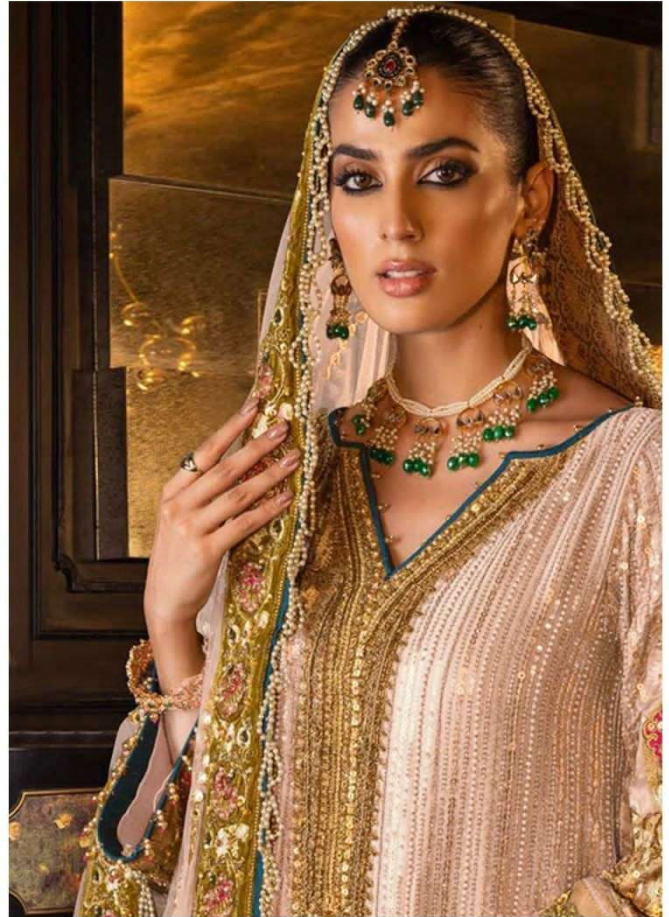

*Serina*TM
Pakistani Suit
A BRAND BY  MEGHA EXPORT
S - 115 D

TOP - FOX GEORGETTE HEAVY EMBROIDERY WORK
WITH HAND WORK
BOTTOM+INNER -HEAVY SANTOON
DUPATTA - NAZNIN HEAVY EMBROIDERY WORK
WITH HEAVY LACE WORK