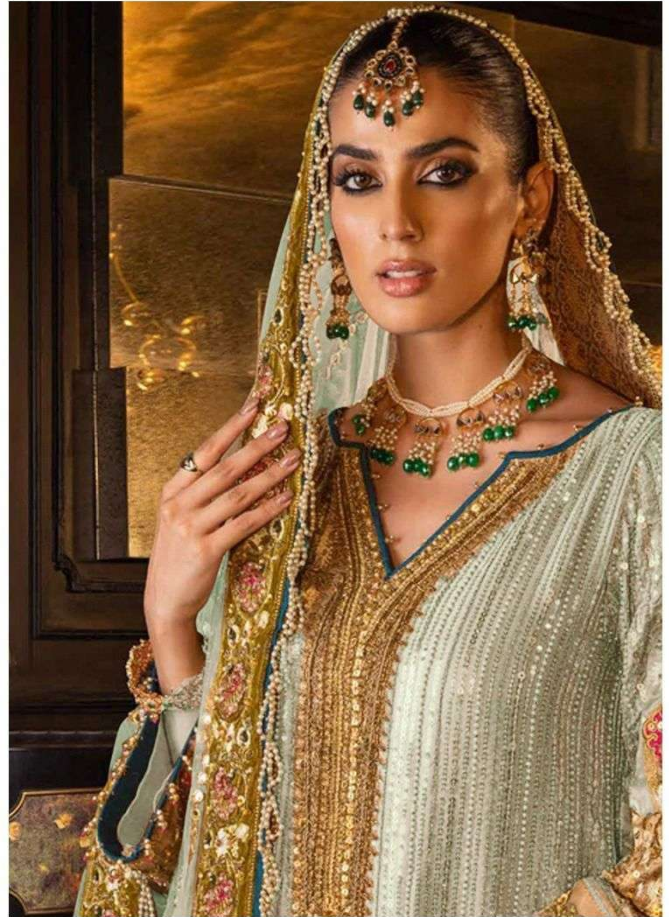

Serina^{TM}
Pakistani Suit
A BRAND BY MEGHA EXPORT
S - 115 F