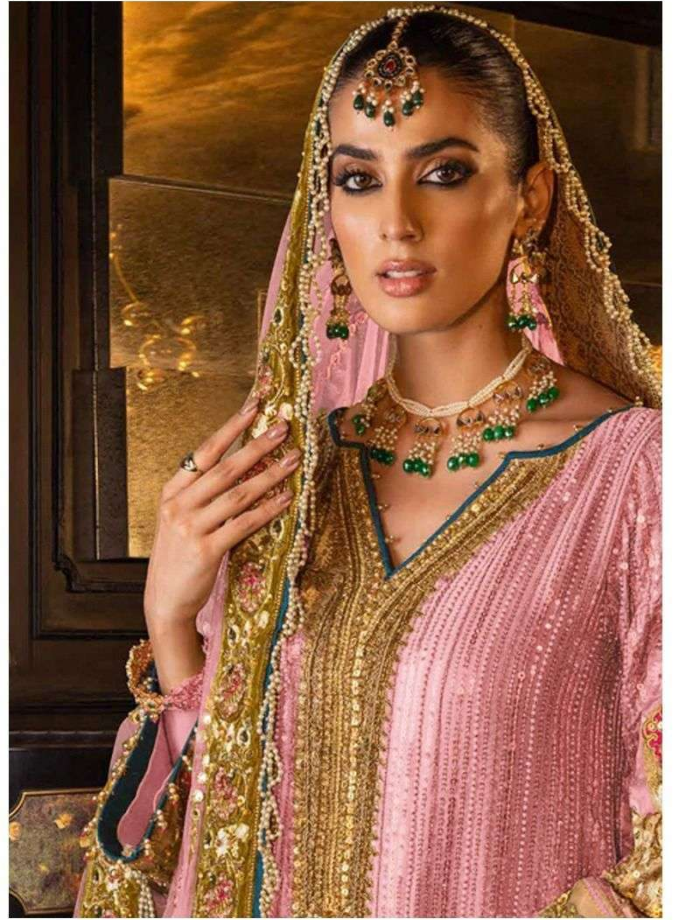

*Serina*TM
Pakistani Suit
A BRAND BY  MEGHA EXPORT
S - 115 D

TOP - FOX GEORGETTE HEAVY EMBROIDERY WORK
WITH HAND WORK
BOTTOM+INNER -HEAVY SANTOON
DUPATTA - NAZNIN HEAVY EMBROIDERY WORK
WITH HEAVY LACE WORK

Sereno
A PRODUCT OF
MEGHA EXPORT

Sereno
A PRODUCT OF
MEGHA EXPORT

Sereno
A PRODUCT OF
MEGHA EXPORT
S - 115D

TOP - P
BROCHERY W
BY WORD

*Serina*TM
Pakistani Suit
A BRAND BY  MEGHA EXPORT
S - 115 E

TOP - FOX GEORGETTE HEAVY EMBROIDERY WORK
WITH HAND WORK
BOTTOM+INNER -HEAVY SANTOON
DUPATTA - NAZNIN HEAVY EMBROIDERY WORK
WITH HEAVY LACE WORK

Serène
A PRODUCT OF
MEGA EXPORT

Serène
A PRODUCT OF
MEGA EXPORT

Serène
A PRODUCT OF
MEGA EXPORT
S - 115 E

POP - FOX GEORGETTE HEAVY EMBROIDERY
WITH HAND WORK
DUSTY PINK - INNER - HEAVY SEQUINS
IN PINK - MAGNOLIA HEAVY EMBROIDERY
WITH HEAVY LACE WORK