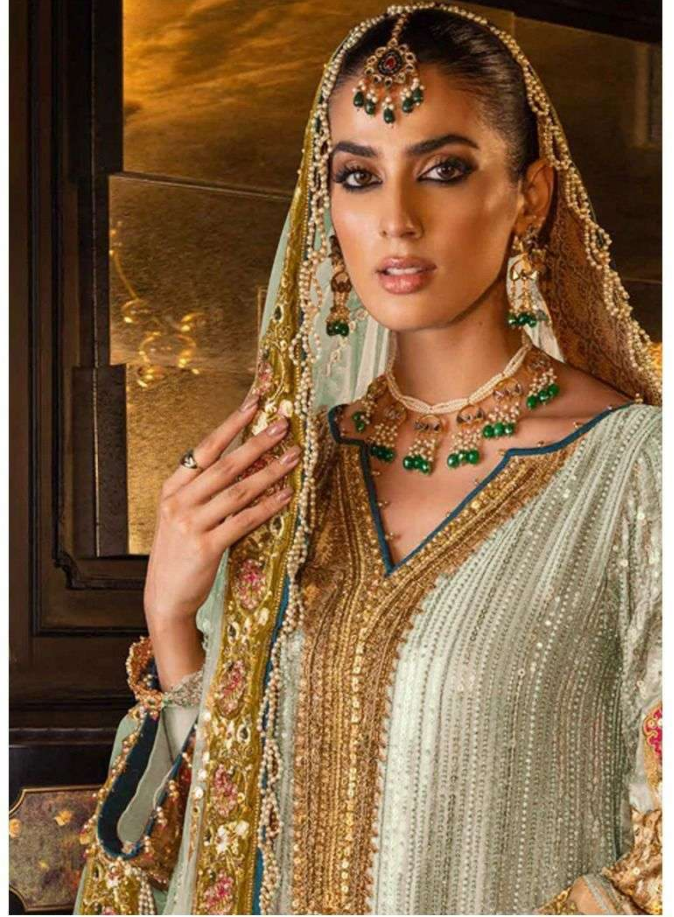

*Serina*<sup>TM</sup>  
Pakistani Suit  
A BRAND BY  MEGHA EXPORT  
**S - 115 D**

TOP - FOX GEORGETTE HEAVY EMBROIDERY WORK  
WITH HAND WORK  
BOTTOM+INNER -HEAVY SANTOON  
DUPATTA - NAZNIN HEAVY EMBROIDERY WORK  
WITH HEAVY LACE WORK

TOP - FOX GEORGETTE HEAVY EMBROIDERY WORK  
WITH HAND WORK  
BOTTOM+INNER -HEAVY SANTOON  
DUPATTA - NAZNIN HEAVY EMBROIDERY WORK  
WITH HEAVY LACE WORK

Serene  
A PRODUCT OF  
MEGA EXPORT

Serene  
A PRODUCT OF  
MEGA EXPORT

Serene  
A PRODUCT OF  
MEGA EXPORT  
S - 115 E

POP - FOX GEORGETTE HEAVY EMBROIDERY  
WITH HAND WORK  
DUSTY PINK - INNER - HEAVY SATEEN  
DU PONT - MACHIN HEAVY EMBROID  
WITH HEAVY LACE WORK

*Serina*<sup>TM</sup>  
Pakistani Suit  
A BRAND BY  MEGHA EXPORT  
**S - 115 F**