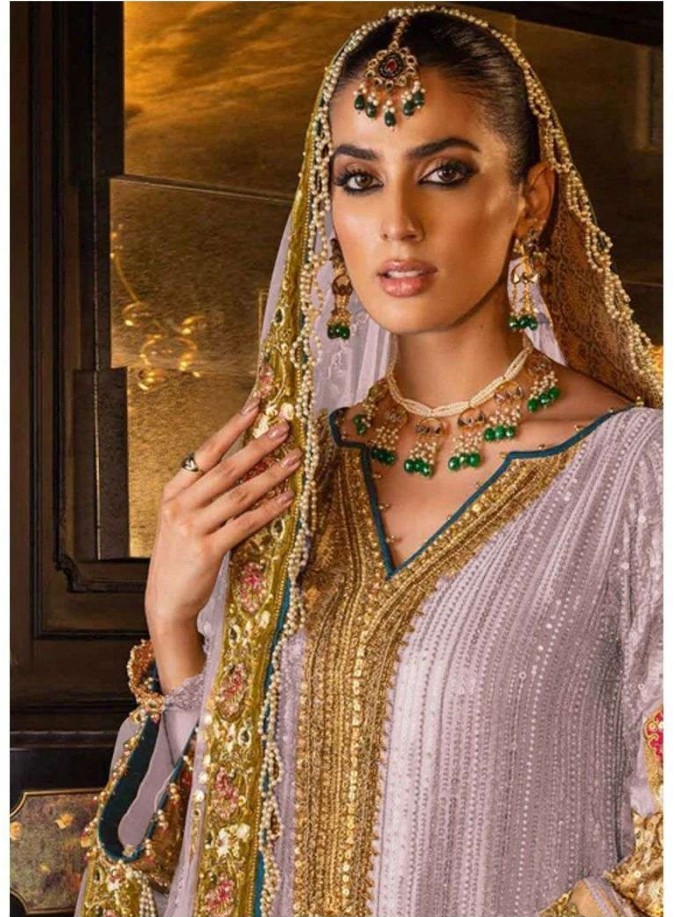

Serina^{TM}
Pakistani Suit
A BRAND BY MEGHA EXPORT
S - 115 G

TOP - FOX GEORGETTE HEAVY EMBROIDERY WORK
WITH HAND WORK
BOTTOM+INNER -HEAVY SANTOON
DUPATTA - NAZNIN HEAVY EMBROIDERY WORK
WITH HEAVY LACE WORK