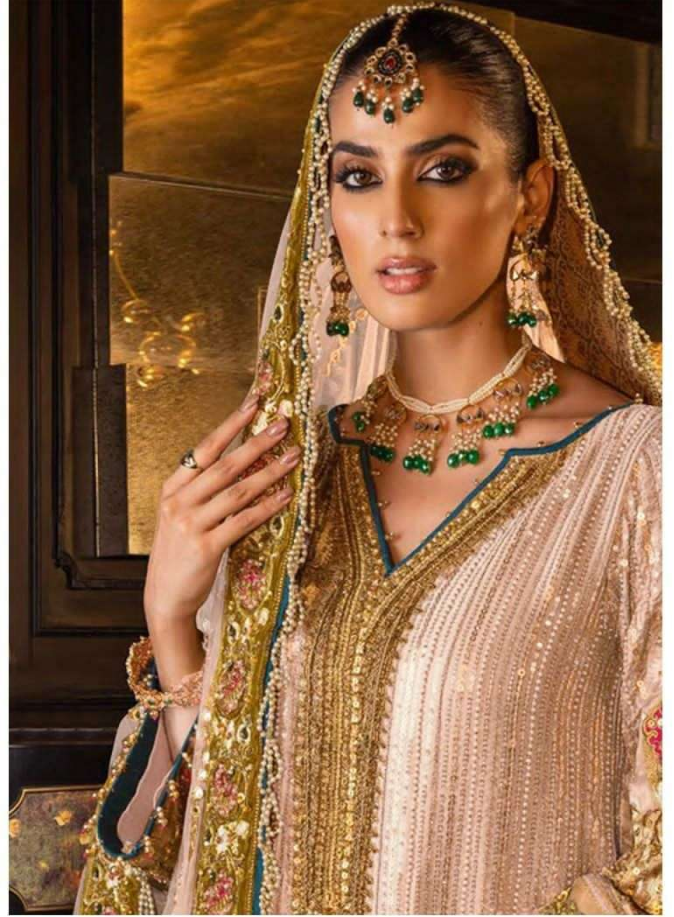

*Serina*<sup>TM</sup>  
Pakistani Suit  
A BRAND BY  MEGHA EXPORT  
**S - 115 D**

TOP - FOX GEORGETTE HEAVY EMBROIDERY WORK  
WITH HAND WORK  
BOTTOM+INNER -HEAVY SANTOON  
DUPATTA - NAZNIN HEAVY EMBROIDERY WORK  
WITH HEAVY LACE WORK

Serene  
A PRODUCT OF  
MEGA EXPORT  
S - 115 E

POP - FOX GEORGETTE HEAVY EMBROIDERY  
WITH HAND WORK  
DUSTY PINK - INNER - HEAVY SATEEN  
DU PONT - MACHIN HEAVY EMBROID  
WITH HEAVY LACE WORK

*Serina*<sup>TM</sup>  
Pakistani Suit  
A BRAND BY  MEGHA EXPORT  
**S - 115 F**