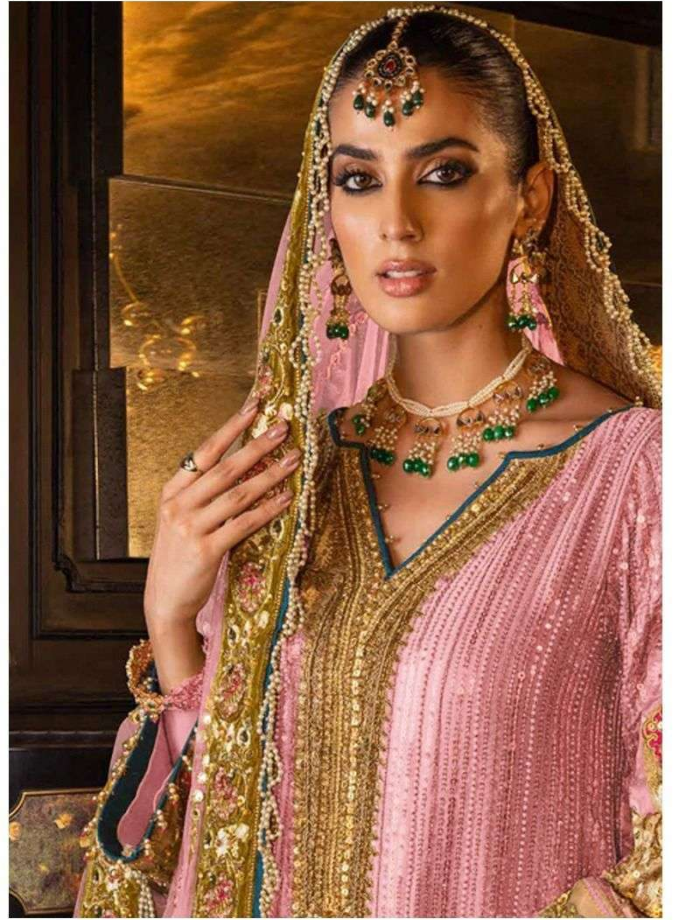

Serina^{TM}
Pakistani Suit
A BRAND BY MEGHA EXPORT
S - 115 E