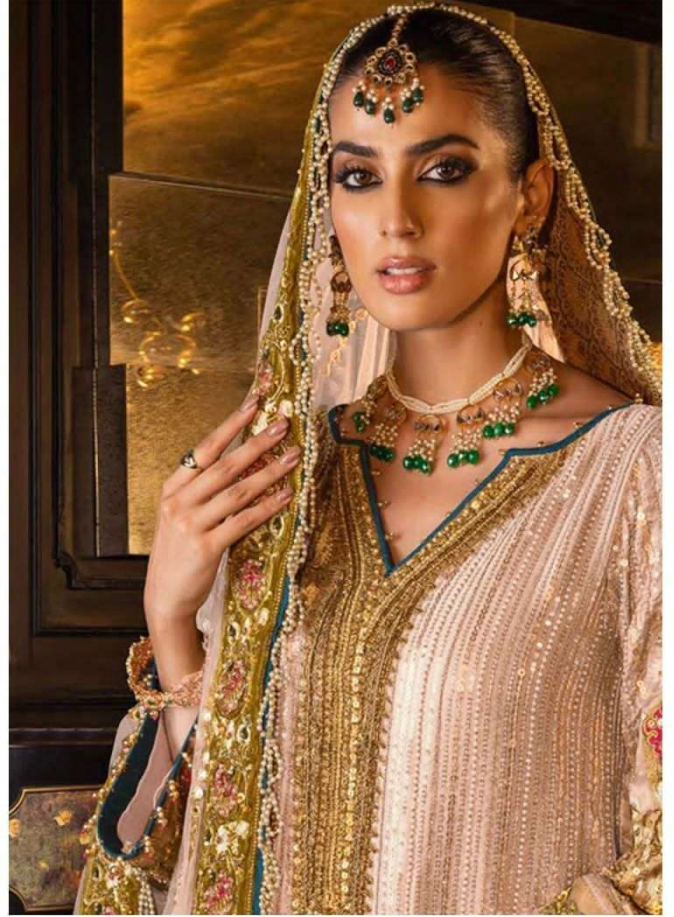

*Serina*TM
Pakistani Suit
A BRAND BY  MEGHA EXPORT
S - 115 D

TOP - FOX GEORGETTE HEAVY EMBROIDERY WORK
WITH HAND WORK
BOTTOM+INNER -HEAVY SANTOON
DUPATTA - NAZNIN HEAVY EMBROIDERY WORK
WITH HEAVY LACE WORK

Serène
A PRODUCT OF
MEGA EXPORT

Serène
A PRODUCT OF
MEGA EXPORT

Serène
A PRODUCT OF
MEGA EXPORT
S - 115 E

POP - FOX GEORGETTE HEAVY EMBROIDERY
WITH HAND WORK
DUSTY PINK - INNER - HEAVY SEQUINS
ON NEPA - MAGNOLIA HEAVY EMBROIDERY
WITH HEAVY LACE WORK