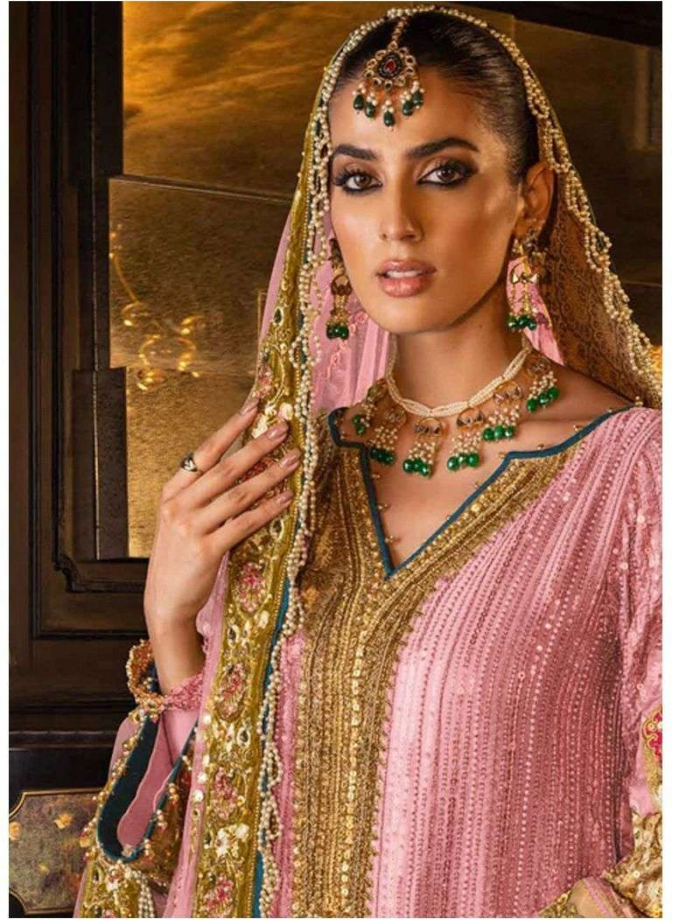

*Serina*TM
Pakistani Suit
A BRAND BY  MEGHA EXPORT
S - 115 D

TOP - FOX GEORGETTE HEAVY EMBROIDERY WORK
WITH HAND WORK
BOTTOM+INNER -HEAVY SANTOON
DUPATTA - NAZNIN HEAVY EMBROIDERY WORK
WITH HEAVY LACE WORK

Sereno
A PRODUCT OF
MEGHA EXPORT

Sereno
A PRODUCT OF
MEGHA EXPORT

Sereno
A PRODUCT OF
MEGHA EXPORT
S - 115 D

TOP - P
BROCHERY W
BY WORD

*Serina*TM
Pakistani Suit
A BRAND BY  MEGHA EXPORT
S - 115 E

TOP - FOX GEORGETTE HEAVY EMBROIDERY WORK
WITH HAND WORK
BOTTOM+INNER -HEAVY SANTOON
DUPATTA - NAZNIN HEAVY EMBROIDERY WORK
WITH HEAVY LACE WORK

Serène
A PRODUCT OF
MEGA EXPORT

Serène
A PRODUCT OF
MEGA EXPORT

Serène
A PRODUCT OF
MEGA EXPORT
S - 115 E

POP - FOX GEORGETTE HEAVY EMBROIDERY
WITH HAND WORK
DUSTY PINK - INNER - HEAVY SEQUINS
ON NEPA - MAGNOLIA HEAVY EMBROIDERY
WITH HEAVY LACE WORK