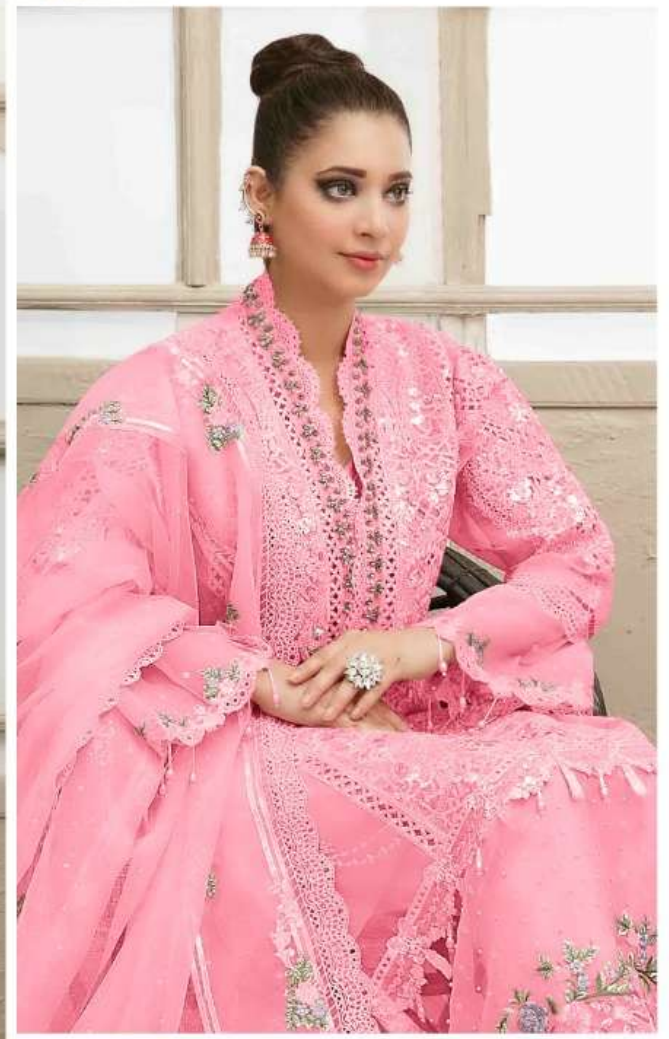

ALK -3028-J

TOP

Butterfly net with
Heavy Embroidery

BOTTOM-INNER

Santoon

DUPATTA

Butterfly Net
Heavy Embroidery

ALKTM

Tawakkal Vol-3
COLOURS

AL KHUSHBU

ALK -3028-K

TOP

Butterfly net with
Heavy Embroidery

BOTTOM-INNER

Santoon

DUPATTA