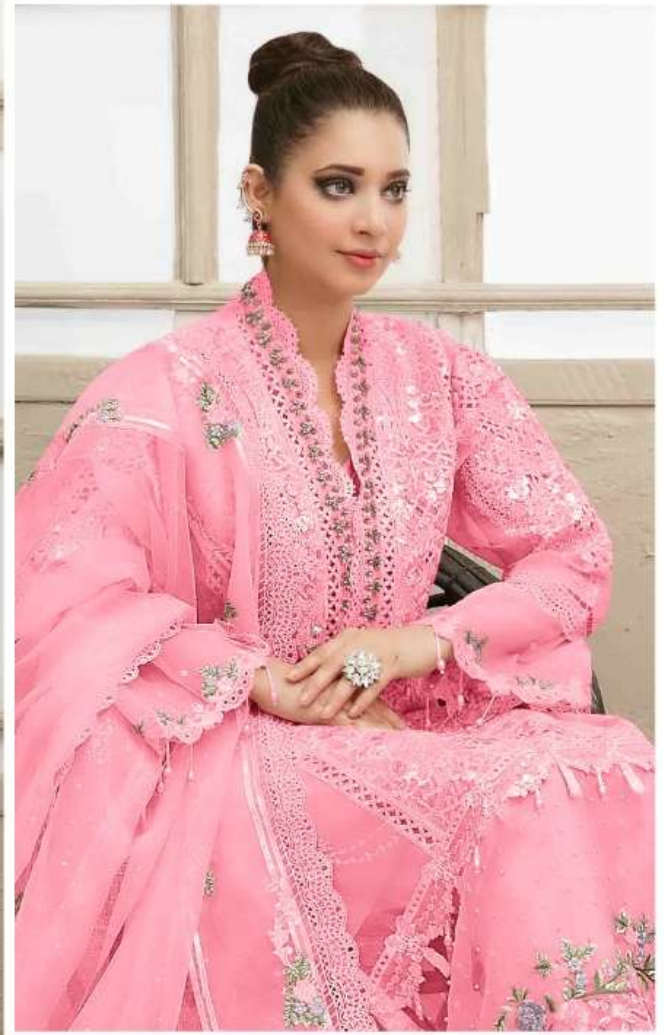

ALK -3028-J

TOP

Butterfly net with
Heavy Embroidery

BOTTOM-INNER

Santoon

DUPATTA

Butterfly Net
Heavy Embroidery

ALKTM

Tawakkal Vol-3
COLOURS

AL KHUSHBU

ALK -3028-K

TOP

Butterfly net with
Heavy Embroidery

BOTTOM-INNER

Santoon

DUPATTA