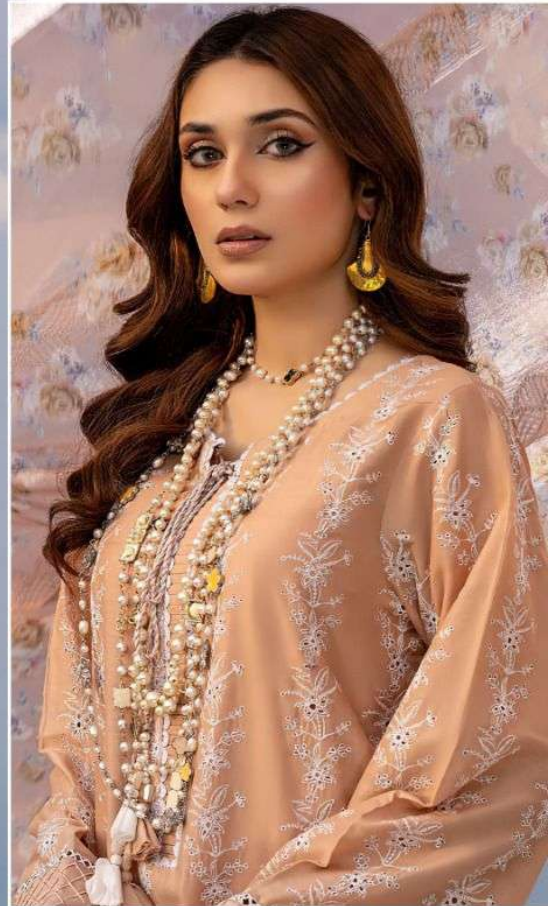

**TOP**

Cambric Cotton With  
Heavy Emboidery Work

**BOTTOM-INNER**

Semi Lawn

**DUPATTA**

Tubby Silk With Print

ALK<sup>®</sup>

AL KHUSHBU<sup>®</sup>

ADAN LIBAS  
LAWN COLLECTION  
VOL-3

**ALK D.No.4096**

**TOP**

Cambric Cotton With  
Heavy Emboidery Work

**BOTTOM-INNER**

Semi Lawn

**DUPATTA**

Tubby Silk With Print