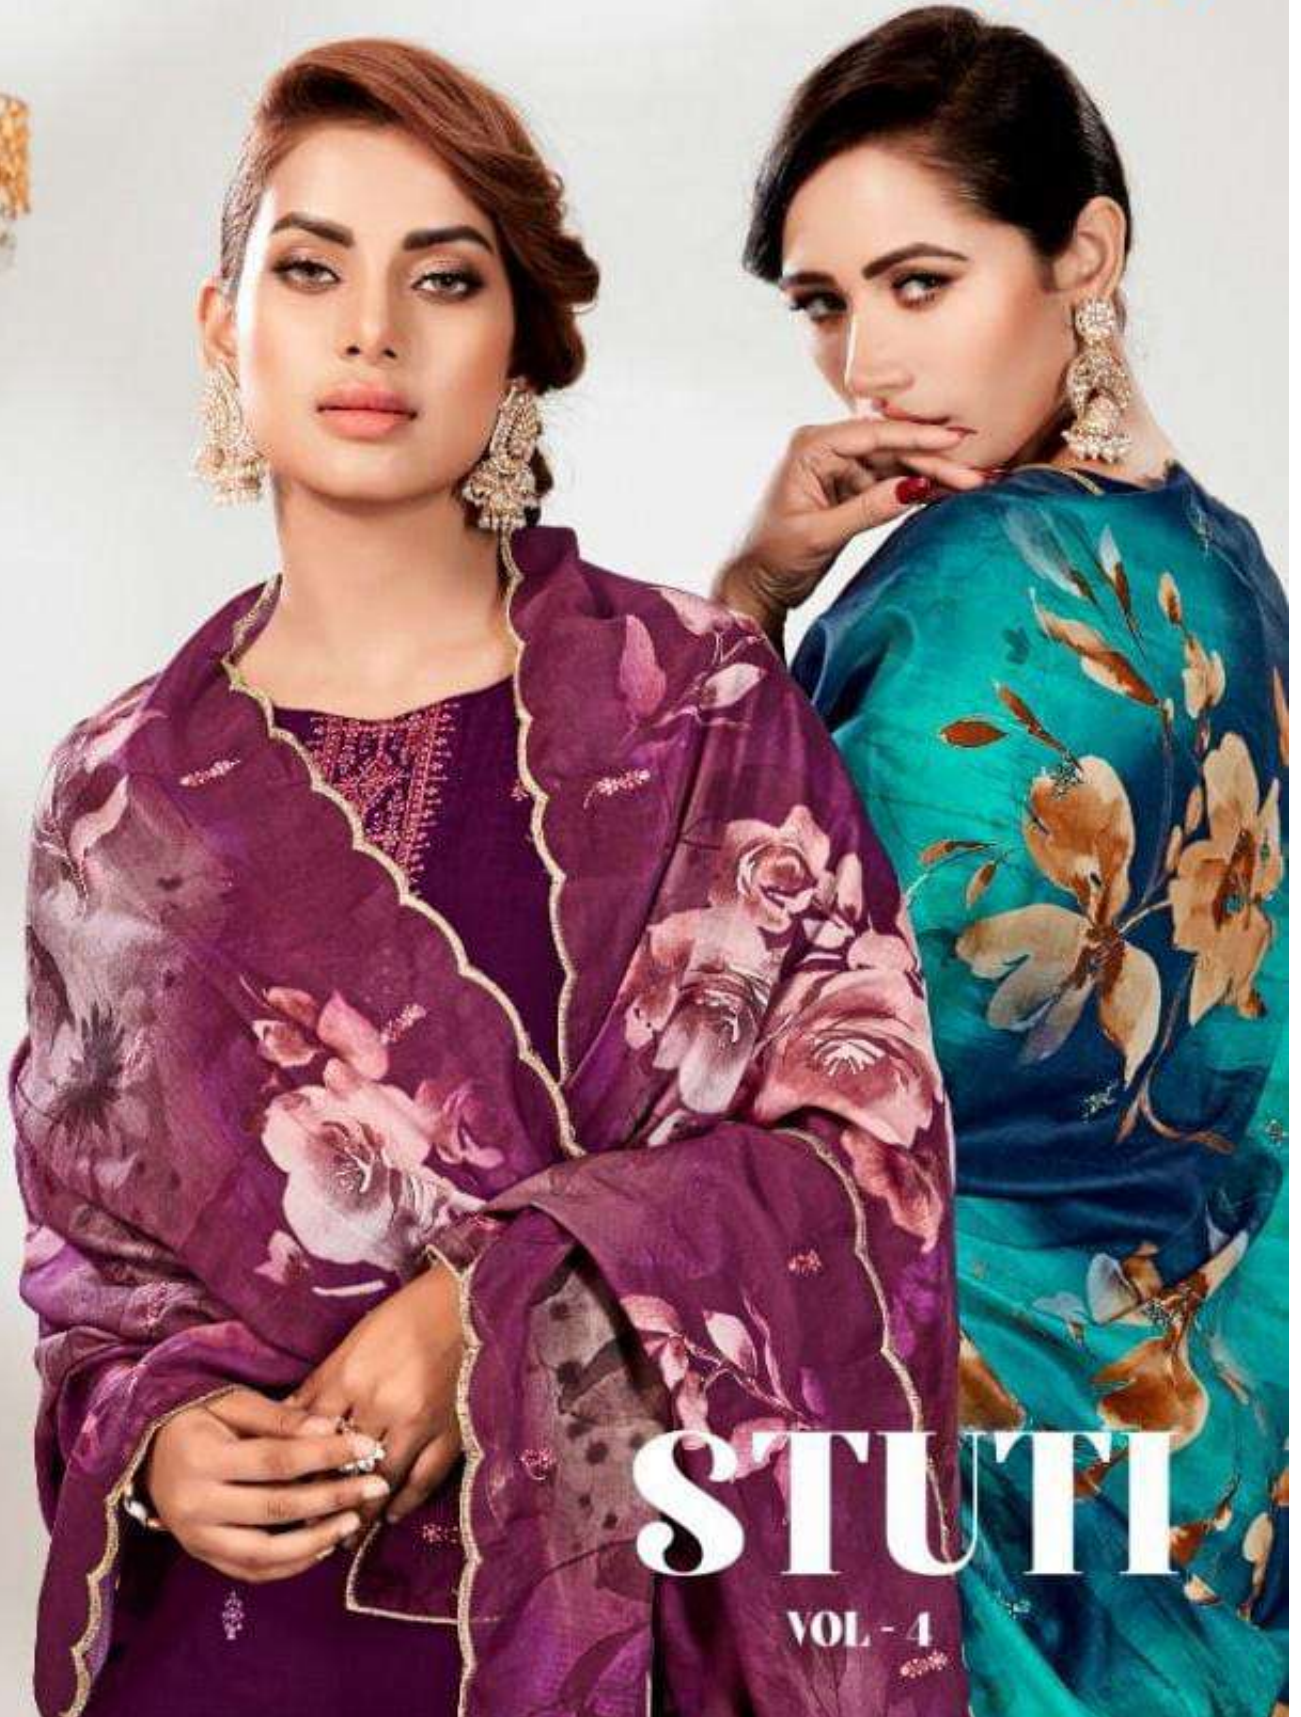

NARI

STUTI

VOL - 4

Presenting To You Our New Catalogue

STUTI

VOL - 4

-: TOP :-

PURE SILK WITH EMBROIDERY
WORK WITH SCALP BORDER

-: BOTTOM :-

VISCOUS SANTAUN

-: DUPATTA :-

MUSLIN DIGITAL PRINT WITH WORK
AND CUTWORK BORDER

NARI

4001

4002

4003