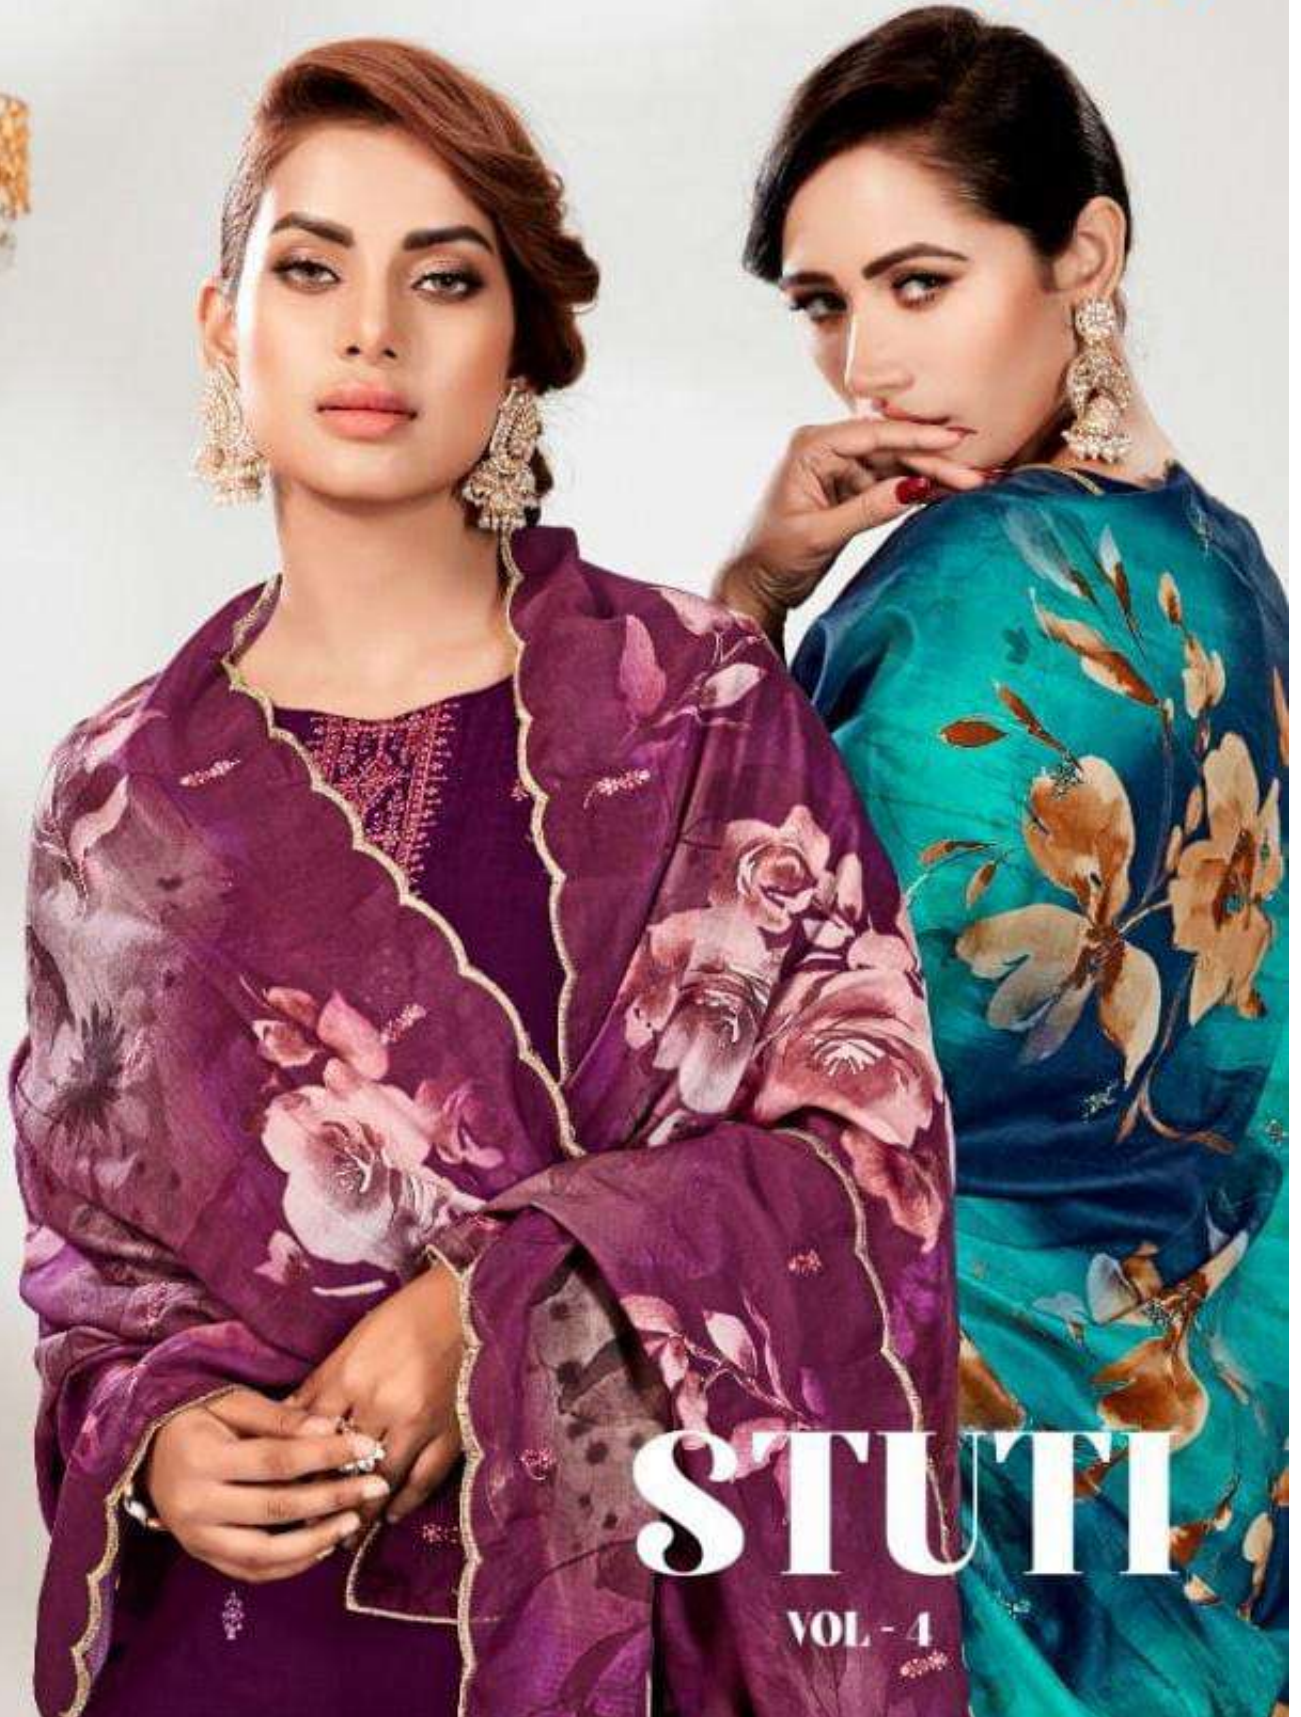

NARI

STUTI

VOL - 4

Presenting To You Our New Catalogue

STUTI

VOL - 4

-: TOP :-

PURE SILK WITH EMBROIDERY
WORK WITH SCALP BORDER

-: BOTTOM :-

VISCOUS SANTAUN

-: DUPATTA :-

MUSLIN DIGITAL PRINT WITH WORK
AND CUTWORK BORDER

NARI

STUTI
VOL.-1

4001

4002