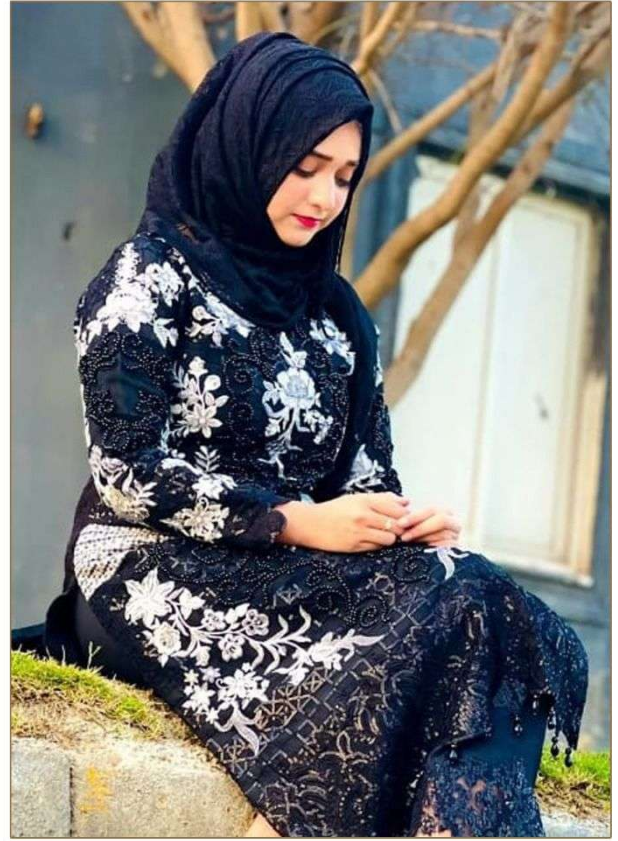

Serena[®]
Pakistani Suit

A BRAND BY  MEGA EXPORT

S - 158

TOP - FOX GEORGETTE HEAVY EMBROIDERED
INNER BOTTOM - HEAVY DULL SANTOON WITH
EMB PATCH
DUPATTA - NAZNEEN HEAVY EMBROIDERED

Serena[®]
Pakistani Suit

A BRAND BY  MEGA EXPORT

S - 158

TOP - FOX GEORGETTE HEAVY EMBROIDERED
INNER BOTTOM - HEAVY DULL SANTOON WITH
EMB PATCH
DUPATTA - NAZNEEN HEAVY EMBROIDERED

Serino
BANDUNG

Serino
BANDUNG

Serino
BANDUNG
S-158

TOP: ICE GEMMETTE HEAVY ENEMERGED
INNER BOTTOM: HEAVY RANTON WITH
BIG PATCH
DUNTA: HANSEN HEAVY ENEMERGED

Serino
BANDUNG

Serino
BANDUNG

Serino
BANDUNG