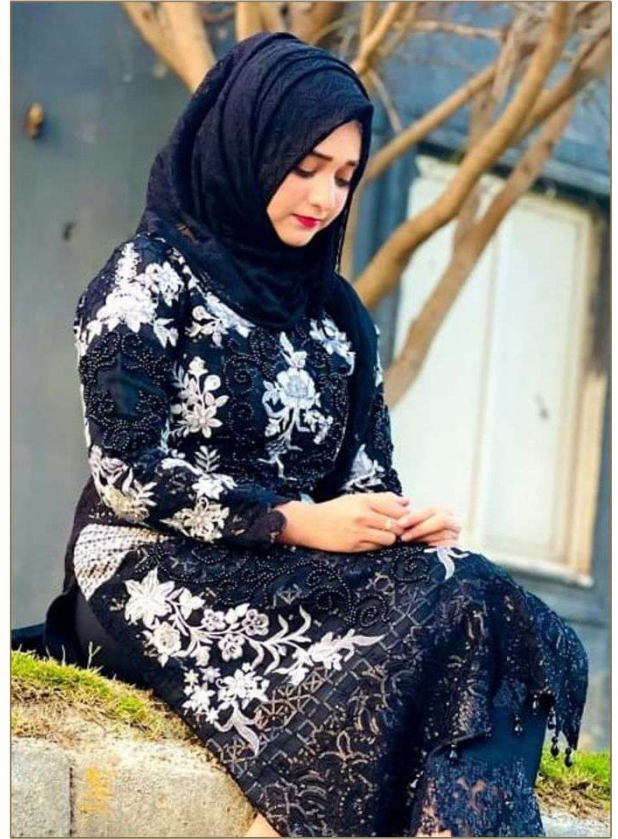

Serena[®]
Pakistani Suit

A BRAND BY  MEGA EXPORT

S - 158

TOP - FOX GEORGETTE HEAVY EMBROIDERED
INNER BOTTOM - HEAVY DULL SANTOON WITH
EMB PATCH
DUPATTA - NAZNEEN HEAVY EMBROIDERED

Serena[®]
Pakistani Suit

A BRAND BY  MEGA EXPORT

S - 158

TOP - FOX GEORGETTE HEAVY EMBROIDERED
INNER BOTTOM - HEAVY DULL SANTOON WITH
EMB PATCH
DUPATTA - NAZNEEN HEAVY EMBROIDERED

Serino
BANDUNG

Serino
BANDUNG

Serino
BANDUNG
S-158

TOP: ICE GEMMETTE HEAVY ENEMERGED
INNER BOTTOM: HEAVY RANTON WITH
BIG PATCH
DUNTA: HANSEN HEAVY ENEMERGED

Serino
BANDUNG

Serino
BANDUNG

Serino
BANDUNG