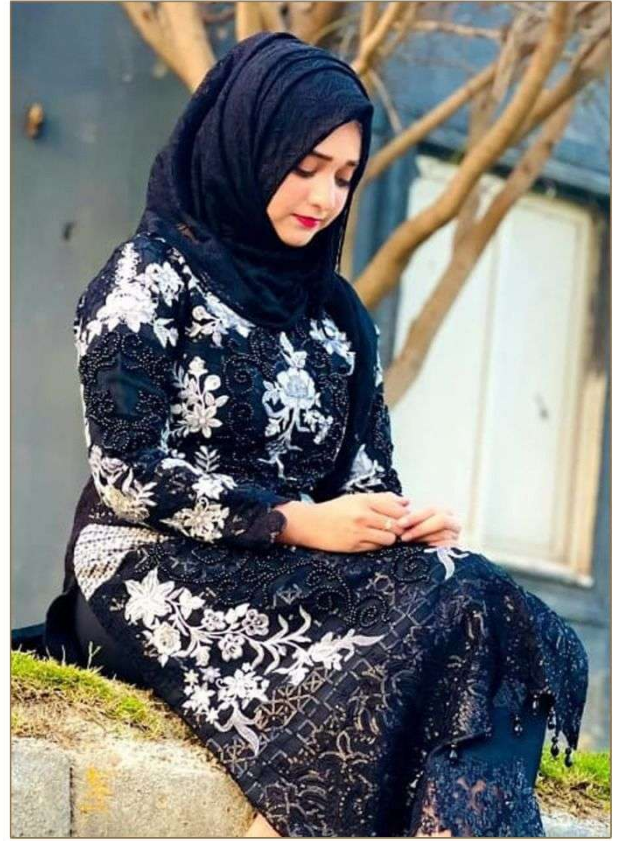

Serena[®]
Pakistani Suit

A BRAND BY  MEGA EXPORT

S - 158

TOP - FOX GEORGETTE HEAVY EMBROIDERED
INNER BOTTOM - HEAVY DULL SANTOON WITH
EMB PATCH
DUPATTA - NAZNEEN HEAVY EMBROIDERED

Serena[®]
Pakistani Suit

A BRAND BY  MEGA EXPORT

S - 158

TOP - FOX GEORGETTE HEAVY EMBROIDERED
INNER BOTTOM - HEAVY DULL SANTOON WITH
EMB PATCH
DUPATTA - NAZNEEN HEAVY EMBROIDERED

Serino
S - 158

Serino
S - 158

Serino
S - 158

TOP: 100% GEORGETTE HEAVY ENDOUGERED
INNER BOTTOM: HEAVY RANTON WITH
BIG PATCH
DUMPA: NAKEN HEAVY ENDOUGERED