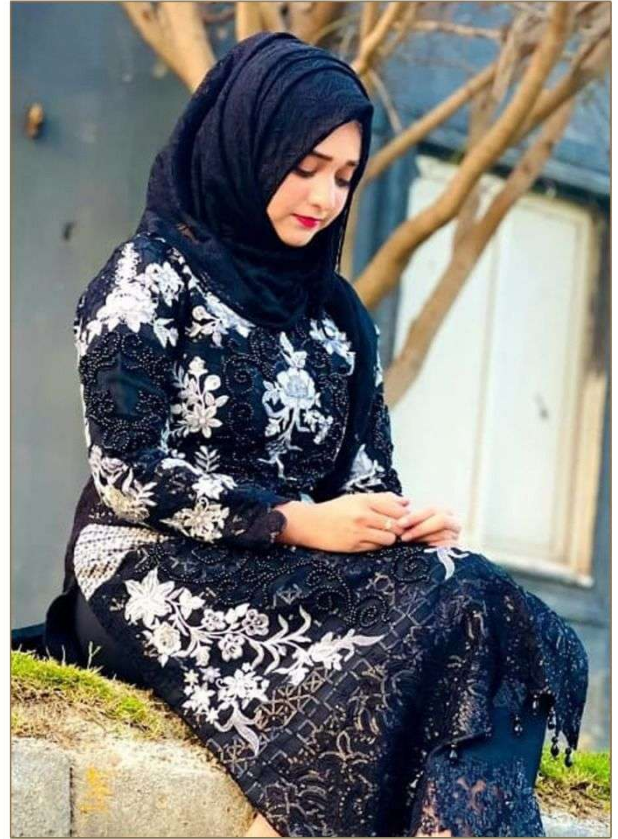

*Serena*<sup>®</sup>  
Pakistani Suit

A BRAND BY  MEGA EXPORT

**S - 158**

TOP - FOX GEORGETTE HEAVY EMBROIDERED  
INNER BOTTOM - HEAVY DULL SANTOON WITH  
EMB PATCH  
DUPATTA - NAZNEEN HEAVY EMBROIDERED

*Serena*<sup>®</sup>  
Pakistani Suit

A BRAND BY  MEGA EXPORT

**S - 158**

TOP - FOX GEORGETTE HEAVY EMBROIDERED  
INNER BOTTOM - HEAVY DULL SANTOON WITH  
EMB PATCH  
DUPATTA - NAZNEEN HEAVY EMBROIDERED

Serino  
S - 158

Serino  
S - 158

Serino  
S - 158

TOP: ICE GEORGETTE HEAVY EMBROIDERED  
INNER BOTTOM: HEAVY RANTON WITH  
BIG PATCH  
DUNTA: NAEEN HEAVY EMBROIDERED

Serino  
S - 158

Serino  
S - 158

Serino  
S - 158