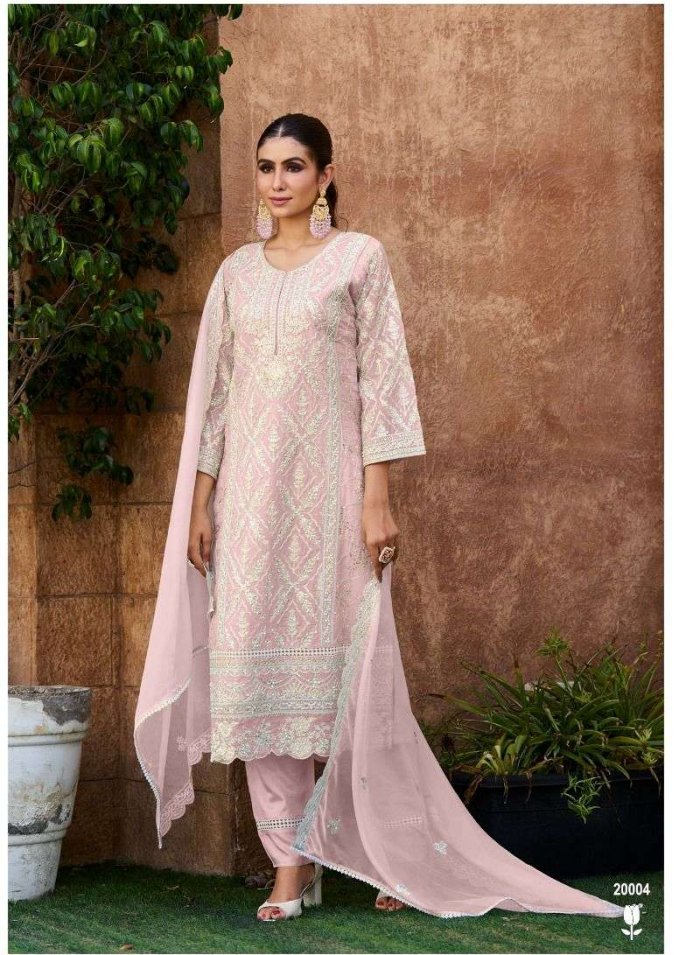

JAY KRISHNA
ICONIC WEAR

BRAND BY

your choice[®]

MESSI - 2

READY MADE COLLECTION

JAY KRISHNA
ICONIC WEAR

20001

MESSI - 20001