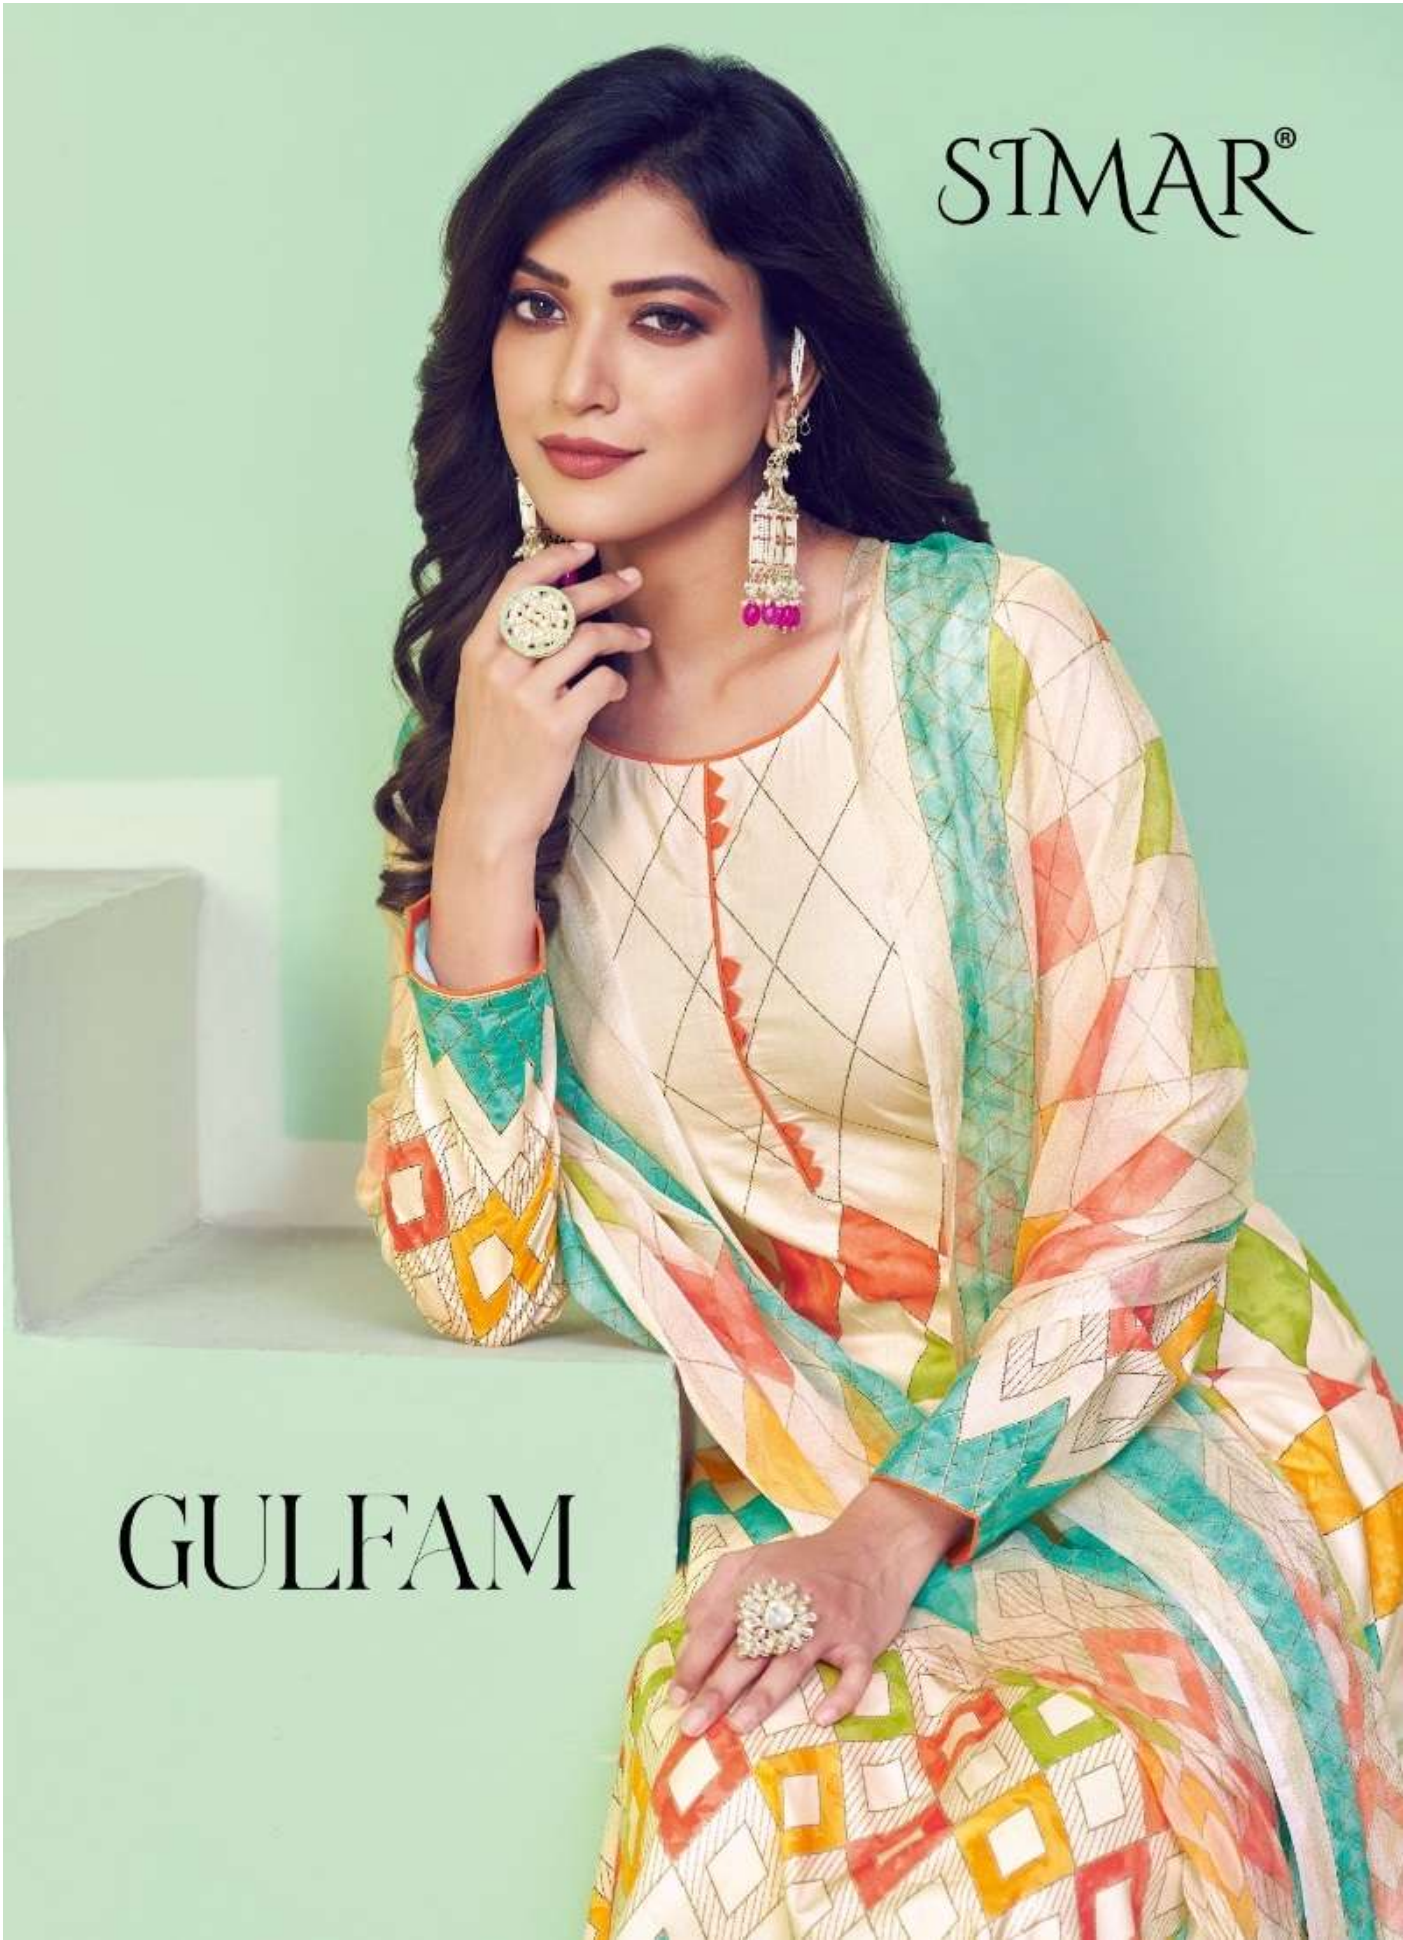

SIMAR®

GULFAM

711  
SOME KIND OF FASHIONABLE

ESSENCE OF THE ELITE.

SIMAR®

713  
DEFINED BY ELEGANCE AND FEMINITY

STMAR®

714

MASTER OF THE MODERN TRENDS.

SIMAR®  
GULFAM

: TOP :  
Pure Lawn Cotton Digital Print

: BOTTOM :  
Pure Lawn Cotton Solid Dyed

: DUPATTA :  
Pure Bemberg chiffon Digital Print

STMAR®

711

712