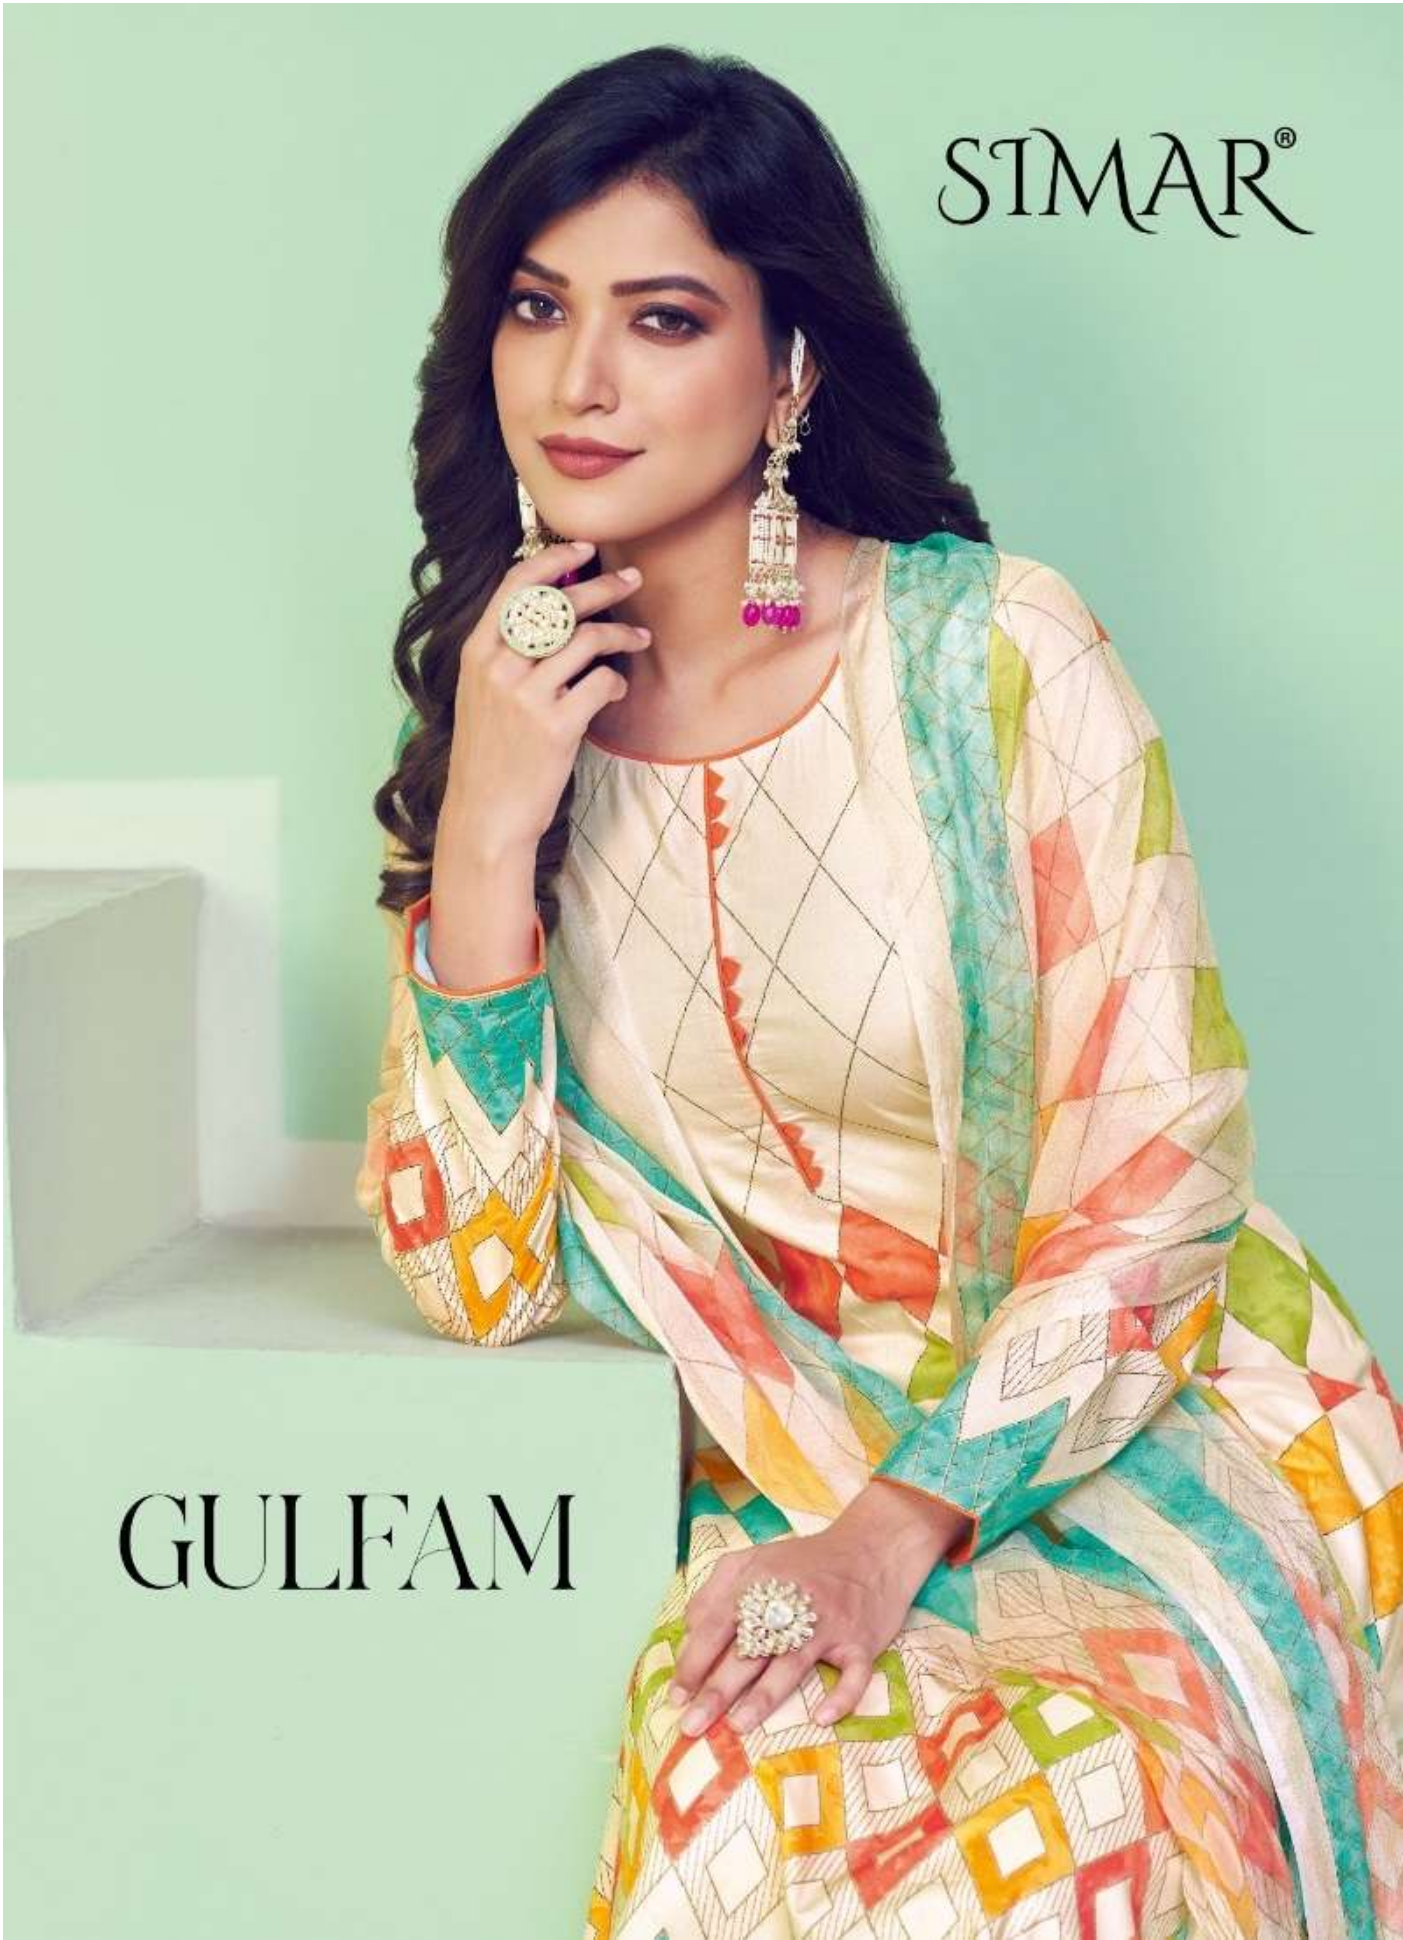

SIMAR®

GULFAM

711
SOME KIND OF FASHIONABLE

ESSENCE OF THE ELITE.

SIMAR®

STMAR®

714

MASTER OF THE MODERN TRENDS.

SIMAR®
GULFAM

: TOP :
Pure Lawn Cotton Digital Print

: BOTTOM :
Pure Lawn Cotton Solid Dyed

: DUPATTA :
Pure Bemberg chiffon Digital Print

STMAR®

GULFAM

711

712