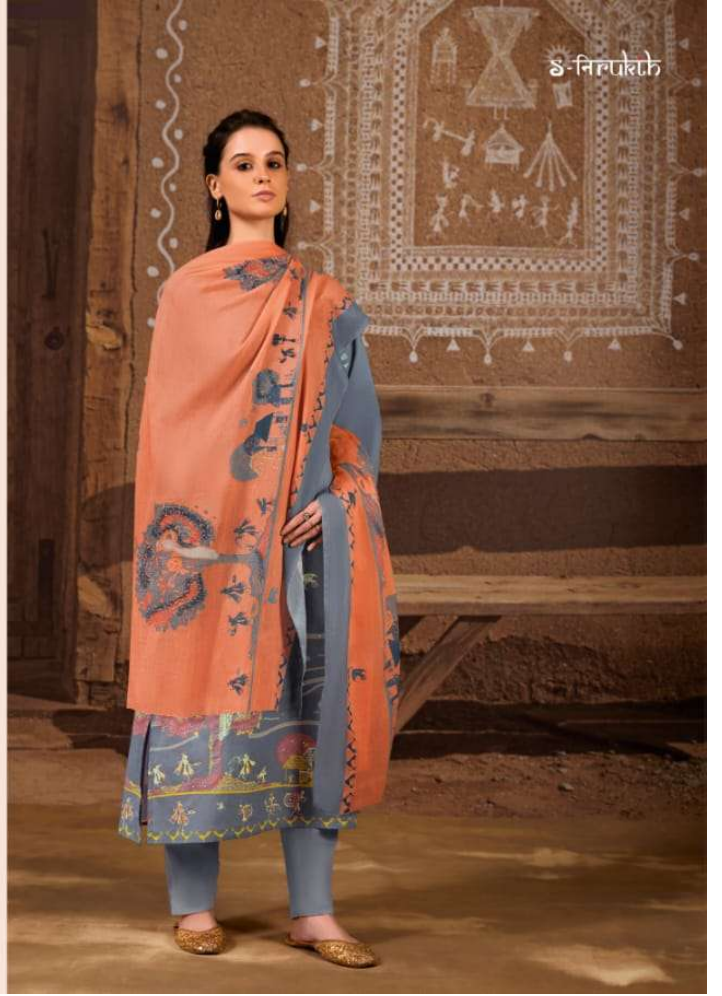

ॐ-निर्गोरोते