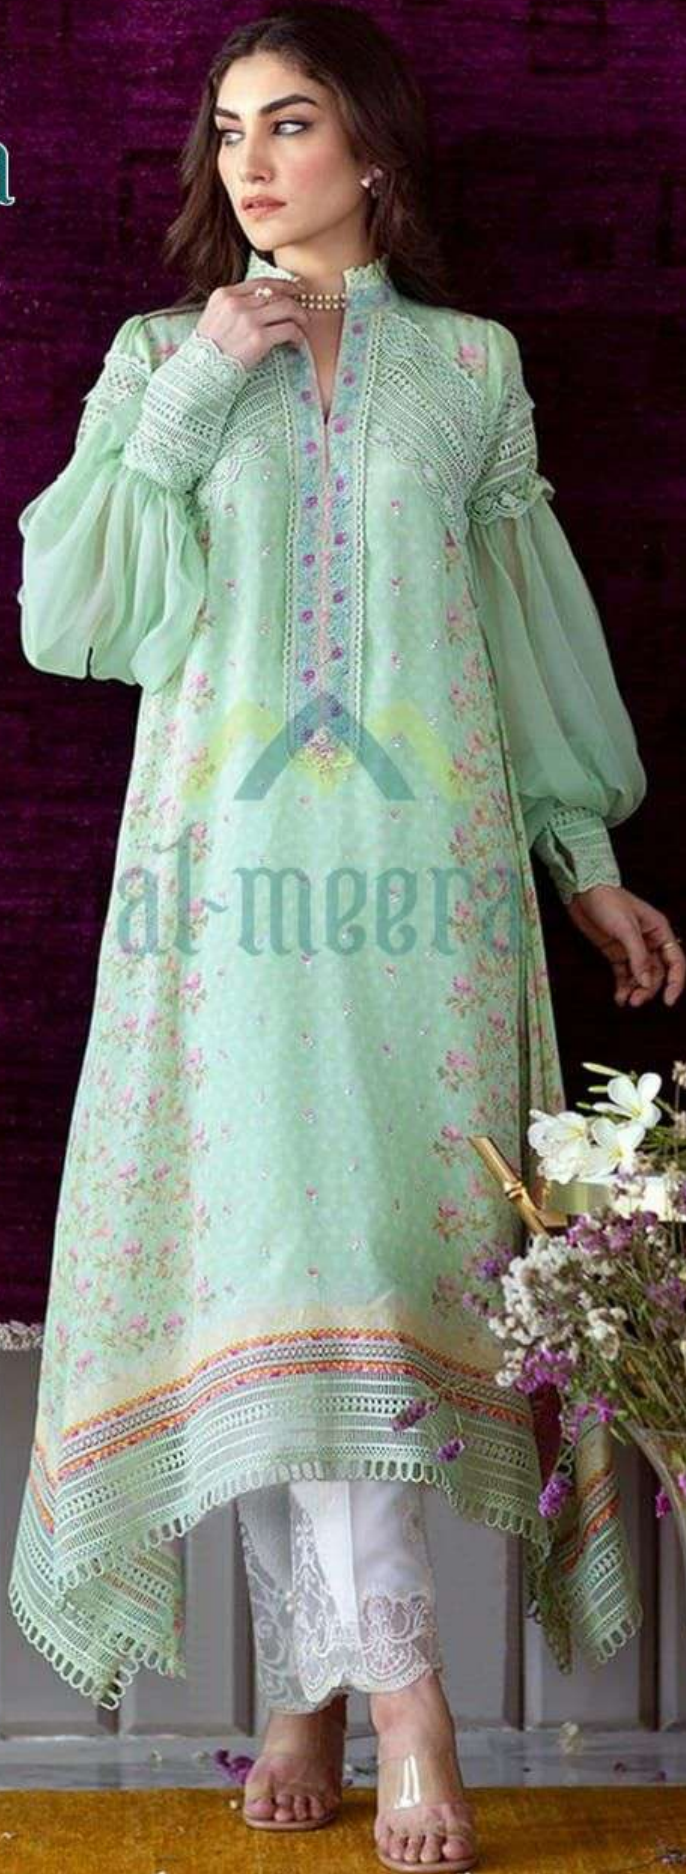

al-meera

al-meera

al-meera

al-meera

  
al-meera

al-meera  
DESIGNER BY SARA KHAN  
Design No. 1190

CARE INSTRUCTIONS  
Wash in cold water with like colors.  
Do not use bleach or chlorine.  
Do not use iron or steam.  
Do not dry clean.  
Do not use dryer.  
Do not use harsh detergents.  
Do not use fabric softener.