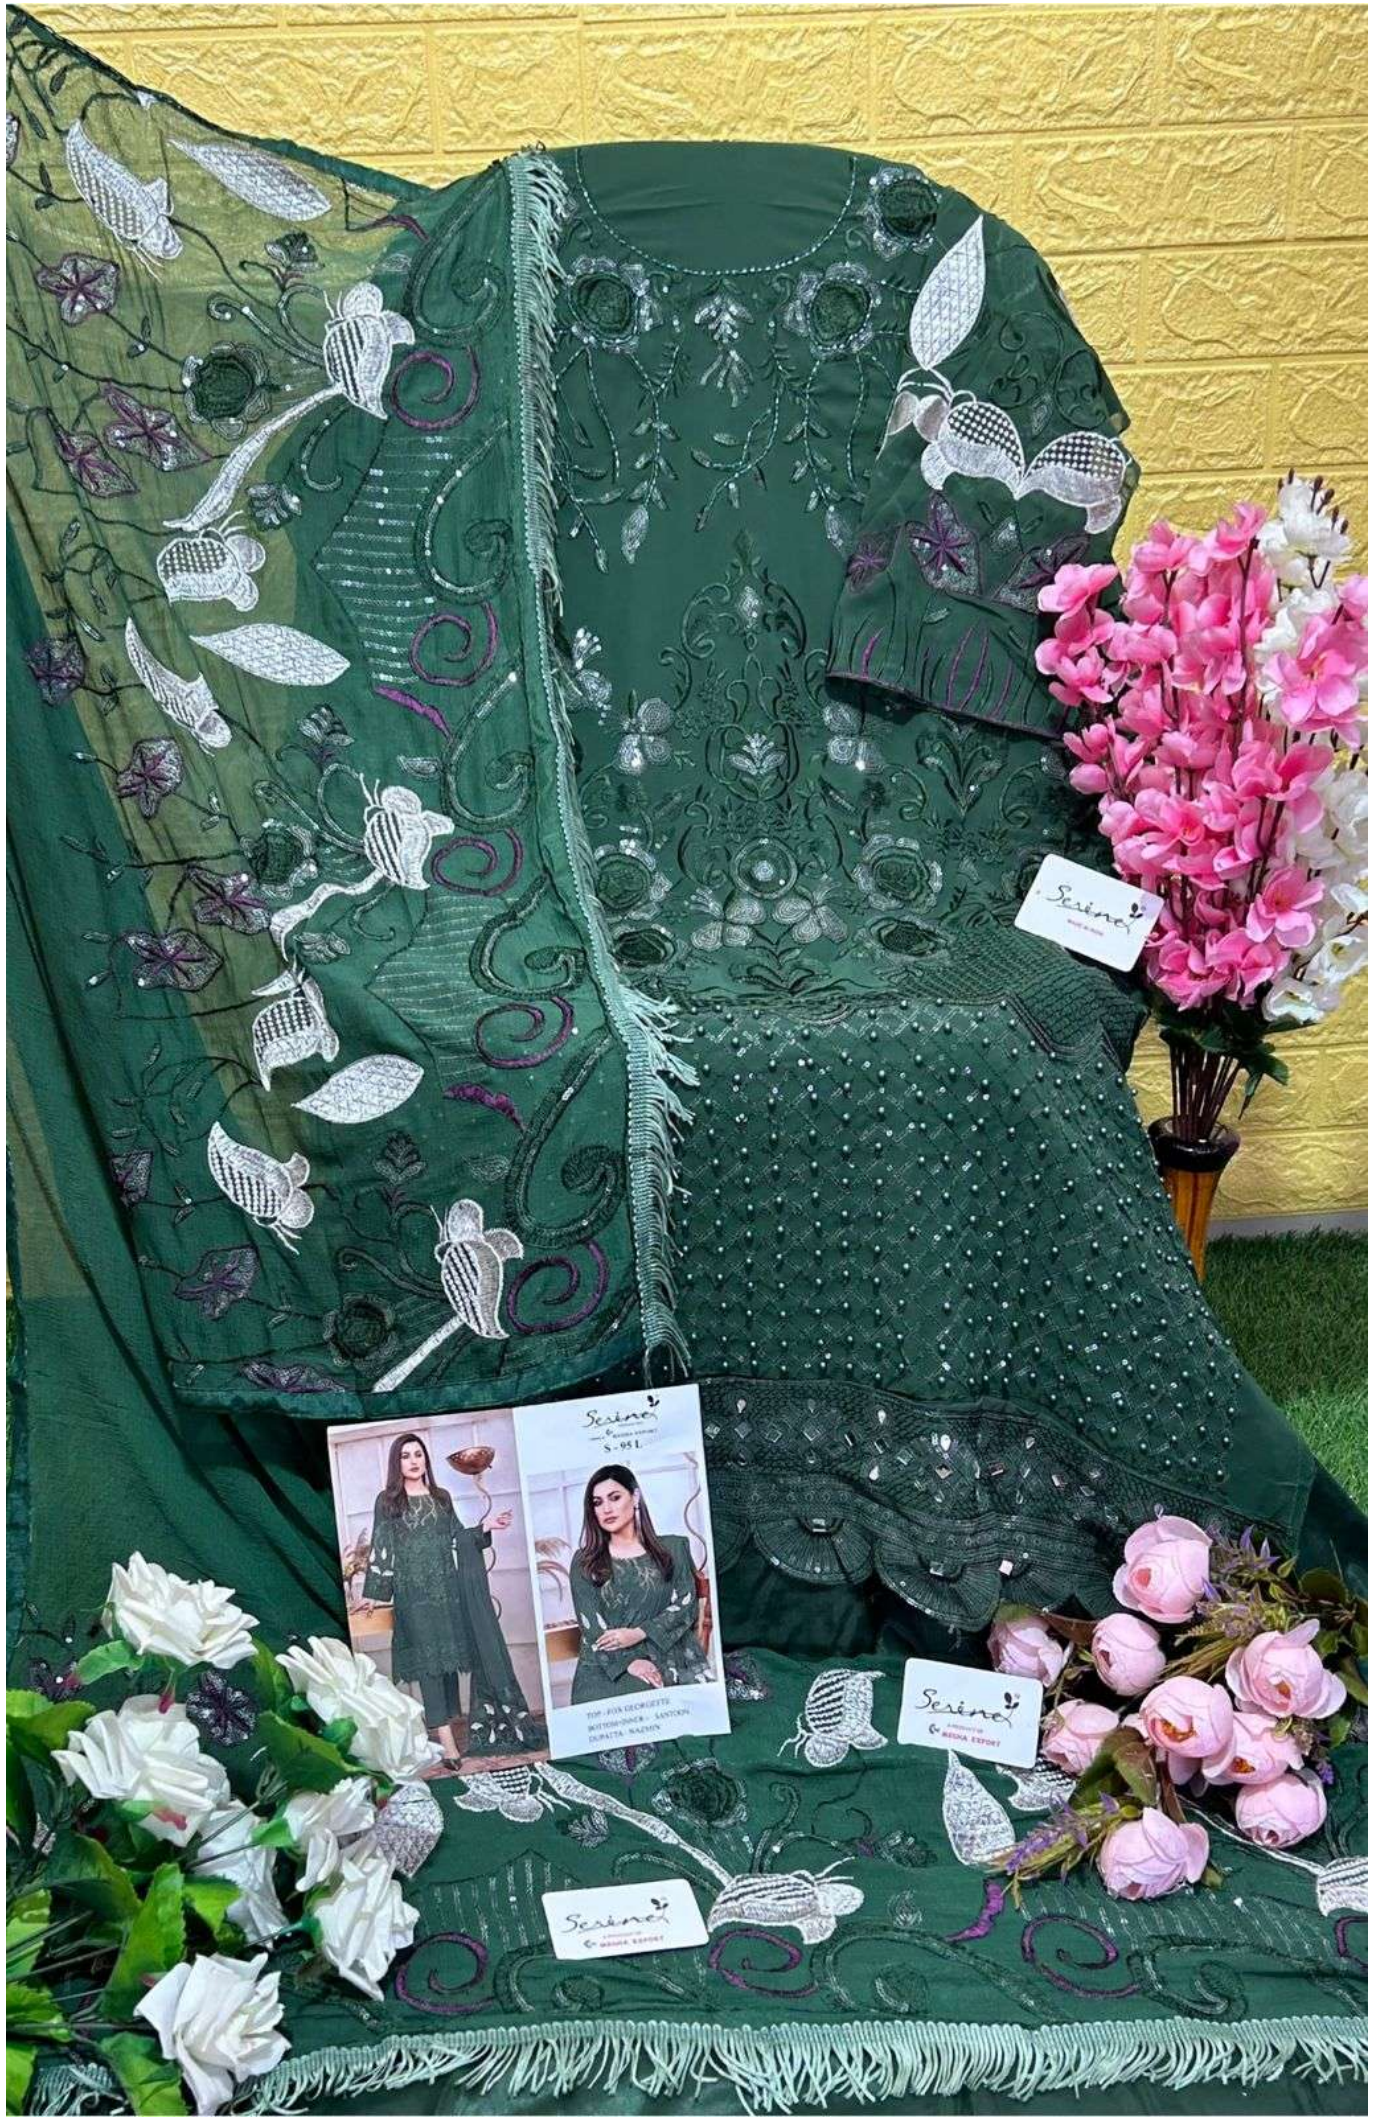

*Serina*<sup>TM</sup>  
Pakistani Suit  
A BRAND BY  MEGHA EXPORT  
**S - 95 I**

TOP - FOX GEORGETTE  
BOTTOM+INNER - SANTOON  
DUPATTA - NAZMIN

*Serina*<sup>TM</sup>  
Pakistani Suit  
A BRAND BY  MEGHA EXPORT  
**S - 95 I**

TOP - FOX GEORGETTE  
BOTTOM+INNER - SANTOON  
DUPATTA - NAZMIN

Serina  
L'UNIONE E' ALMA ESTRE

Serina  
L'UNIONE E' ALMA ESTRE

Serina  
L'UNIONE E' ALMA ESTRE

*Serina*<sup>TM</sup>  
Pakistani Suit  
A BRAND BY **MEGHA EXPORT**  
**S - 95 J**

TOP - FOX GEORGETTE  
BOTTOM+INNER - SANTOON  
DUPATTA - NAZMIN

*Serina*<sup>TM</sup>  
Pakistani Suit  
A BRAND BY **MEGHA EXPORT**  
**S - 95 K**

TOP - FOX GEORGETTE  
BOTTOM+INNER - SANTOON  
DUPATTA - NAZMIN

Serino  
MADE IN INDIA

Serino  
SERINO ESTORI

Serino  
MADE IN INDIA

*Serina*<sup>TM</sup>  
Pakistani Suit  
A BRAND BY  MEGHA EXPORT  
**S - 95 L**

TOP - FOX GEORGETTE  
BOTTOM+INNER - SANTOON  
DUPATTA - NAZMIN