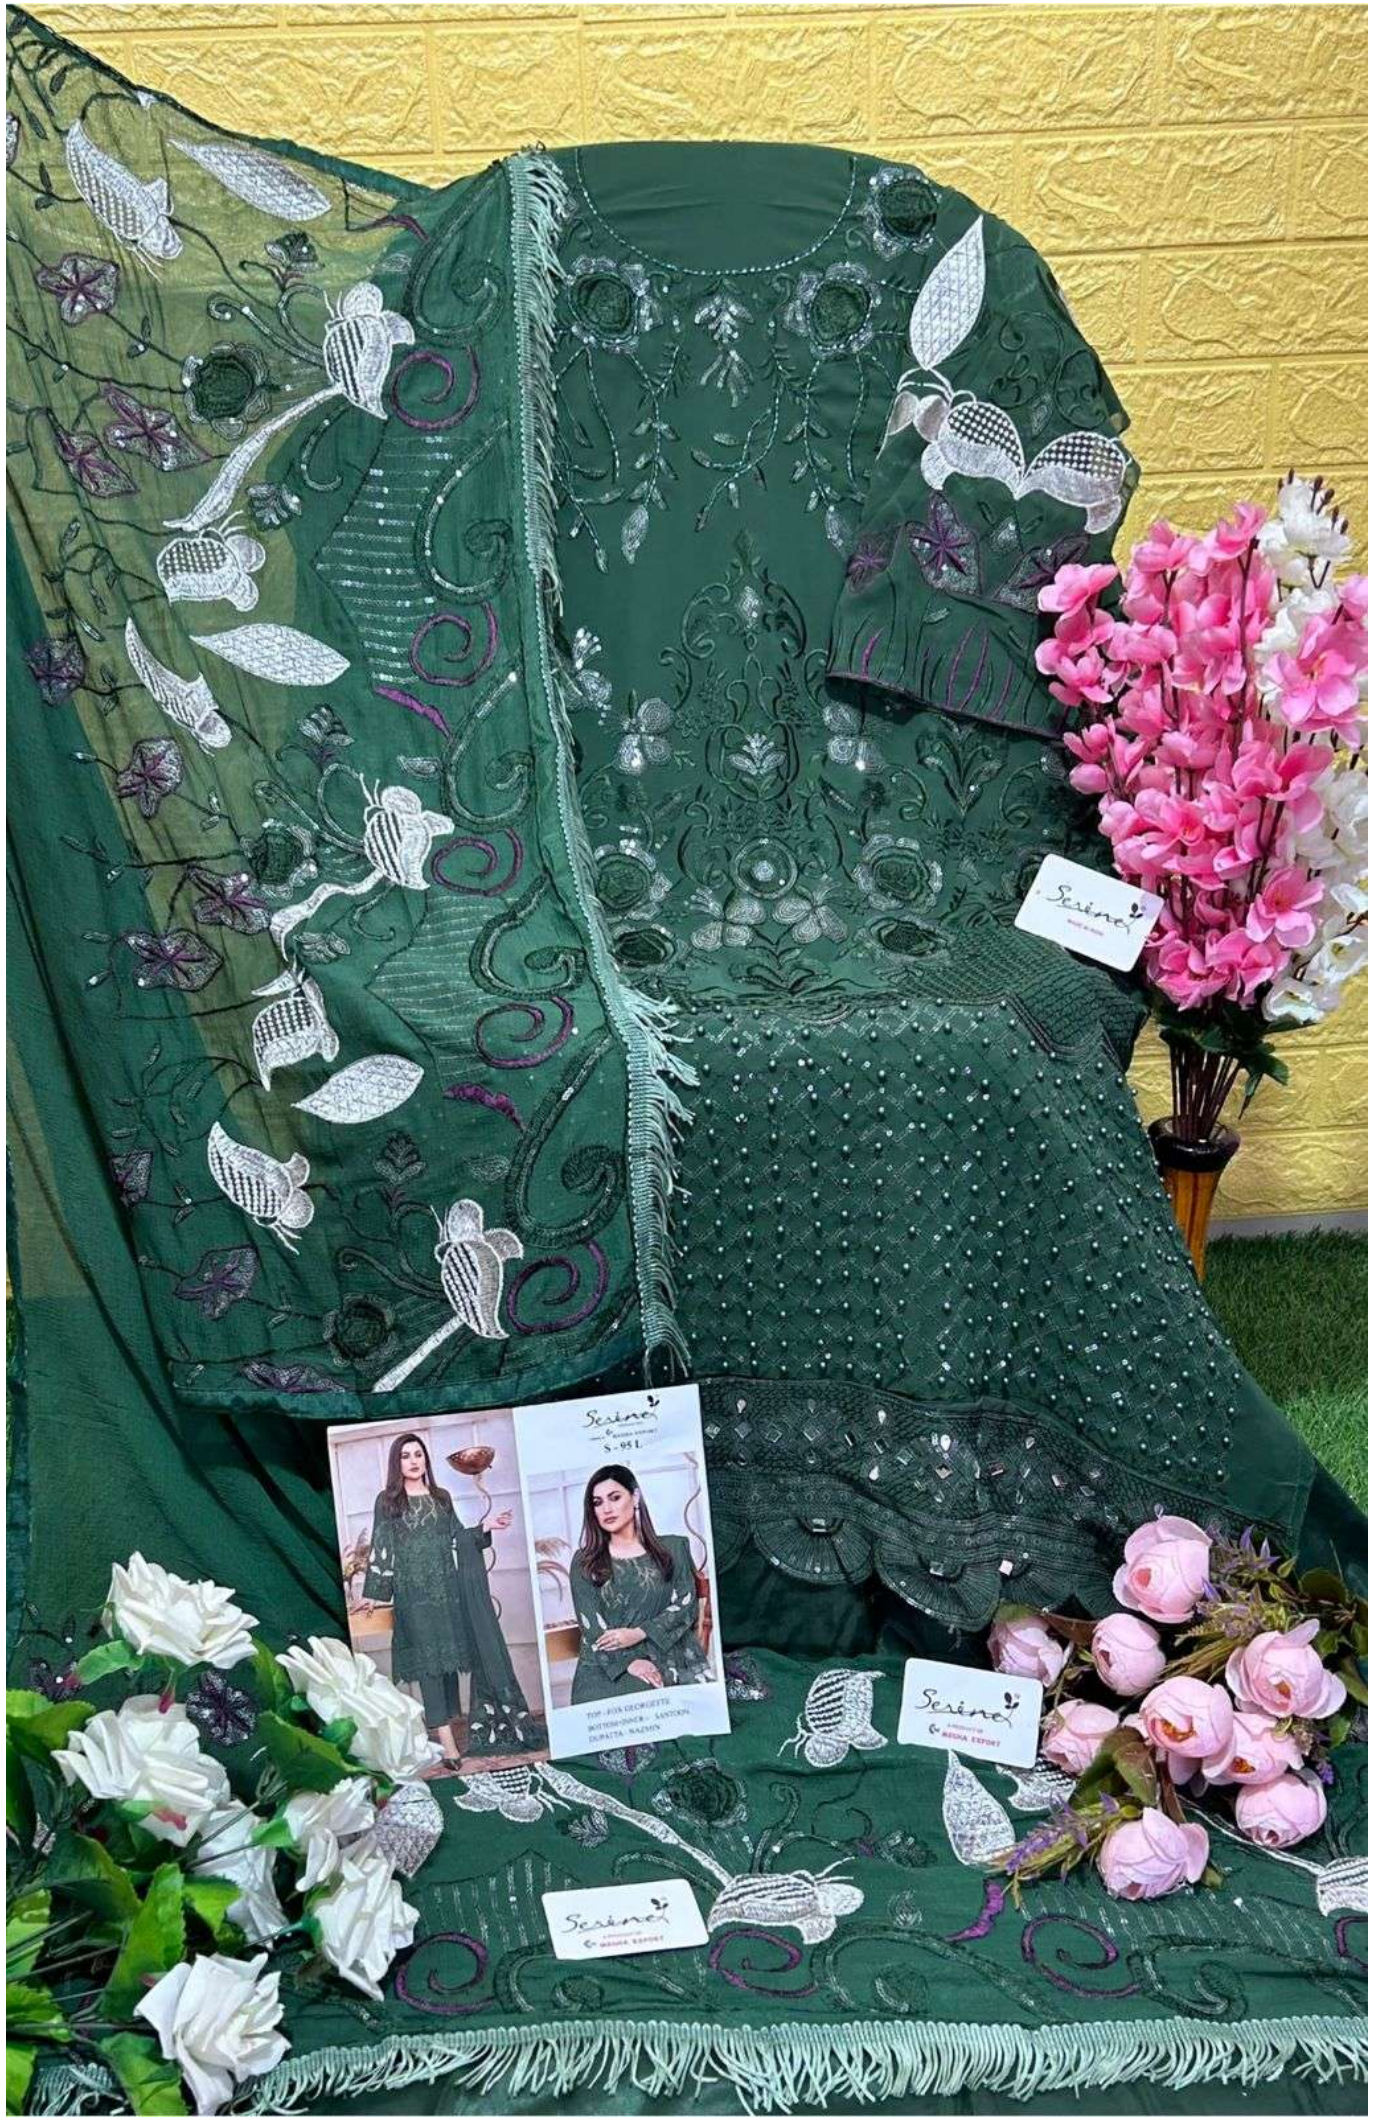

*Serina*TM
Pakistani Suit
A BRAND BY  MEGHA EXPORT
S - 95 I

TOP - FOX GEORGETTE
BOTTOM+INNER - SANTOON
DUPATTA - NAZMIN

*Serina*TM
Pakistani Suit
A BRAND BY **MEGHA EXPORT**
S - 95 I

TOP - FOX GEORGETTE
BOTTOM+INNER - SANTOON
DUPATTA - NAZMIN

Serina
L'AMORE È
ALMA ESTRE

Serina
L'AMORE È
ALMA ESTRE

Serina
L'AMORE È
ALMA ESTRE

*Serina*TM
Pakistani Suit
A BRAND BY **MEGHA EXPORT**
S - 95 J

TOP - FOX GEORGETTE
BOTTOM+INNER - SANTOON
DUPATTA - NAZMIN

*Serina*TM
Pakistani Suit
A BRAND BY **MEGHA EXPORT**
S - 95 K

TOP - FOX GEORGETTE
BOTTOM+INNER - SANTOON
DUPATTA - NAZMIN

Serino
MADE IN INDIA

Serino
MADE IN INDIA

Serino
MADE IN INDIA

*Serina*TM
Pakistani Suit
A BRAND BY  MEGHA EXPORT
S - 95 L