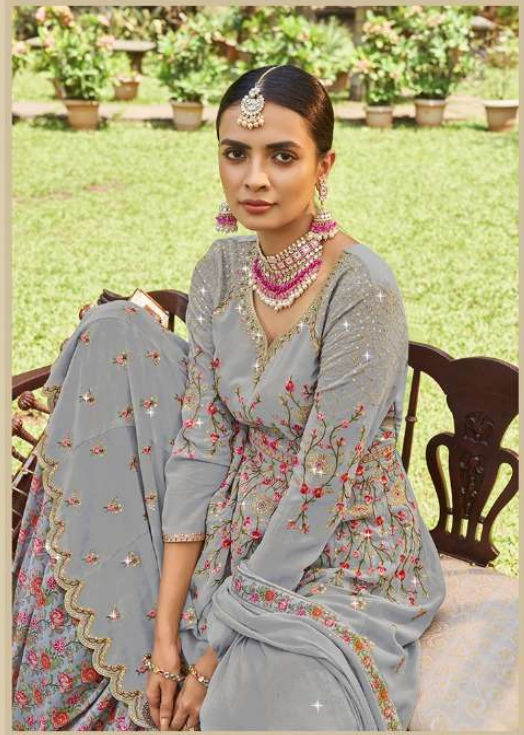

JASMINE

Being fashionista in you the outfit thats cool for any occasion in your life style.

941

Create a perfect moment to embrace the style you have
add a unique accent to your look.

942

Embrace womanly attire that take inspiration from the femininity of the tradition imagination fabulous designs to look beautiful.

943

Look like royalty an your day in traditional yet modern attire with sparkling lovely stunning designs.

944

JASMINE

D.NO.	PRICE	DESCRIPTION
941	1695/-	<p>*TOP*</p> <p>GEORGETTE WITH HEAVY EMBROIDERY WORK</p> <p>WITH PAPELON STYLE</p> <p>INNER : DULL SANTOON</p> <p>BOTTOM : GEORGETTE DIGITAL PRINT WITH</p> <p>FULL STITCH LEHENGA</p> <p>DUPATTA: NAZNEEN WITH FOUR SIDE DIGITAL PRINT</p> <p>LACE AND DIAMON WORK</p>
942	1695/-	
943	1695/-	
944	1695/-	
TOTAL AMOUNT : 6,780/- + GST		TOTAL PCS :04