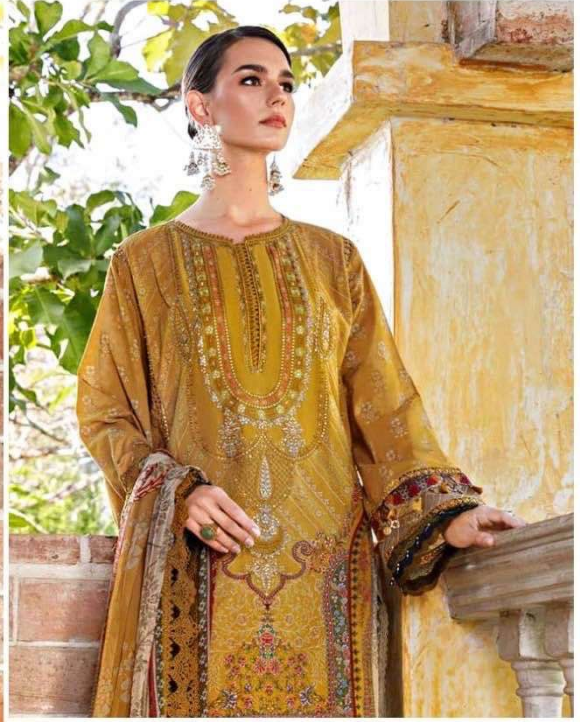

ZARQASH<sup>TM</sup>  
A BRAND BY KHAYYRA

Z-3048

**-:TOP:-**

Muslin pure cotton print with  
exclusive patch work

**-:BOTTAM:-**

Semi Lawn

**-:DUPATTA:-**

Chiffon Digital Print