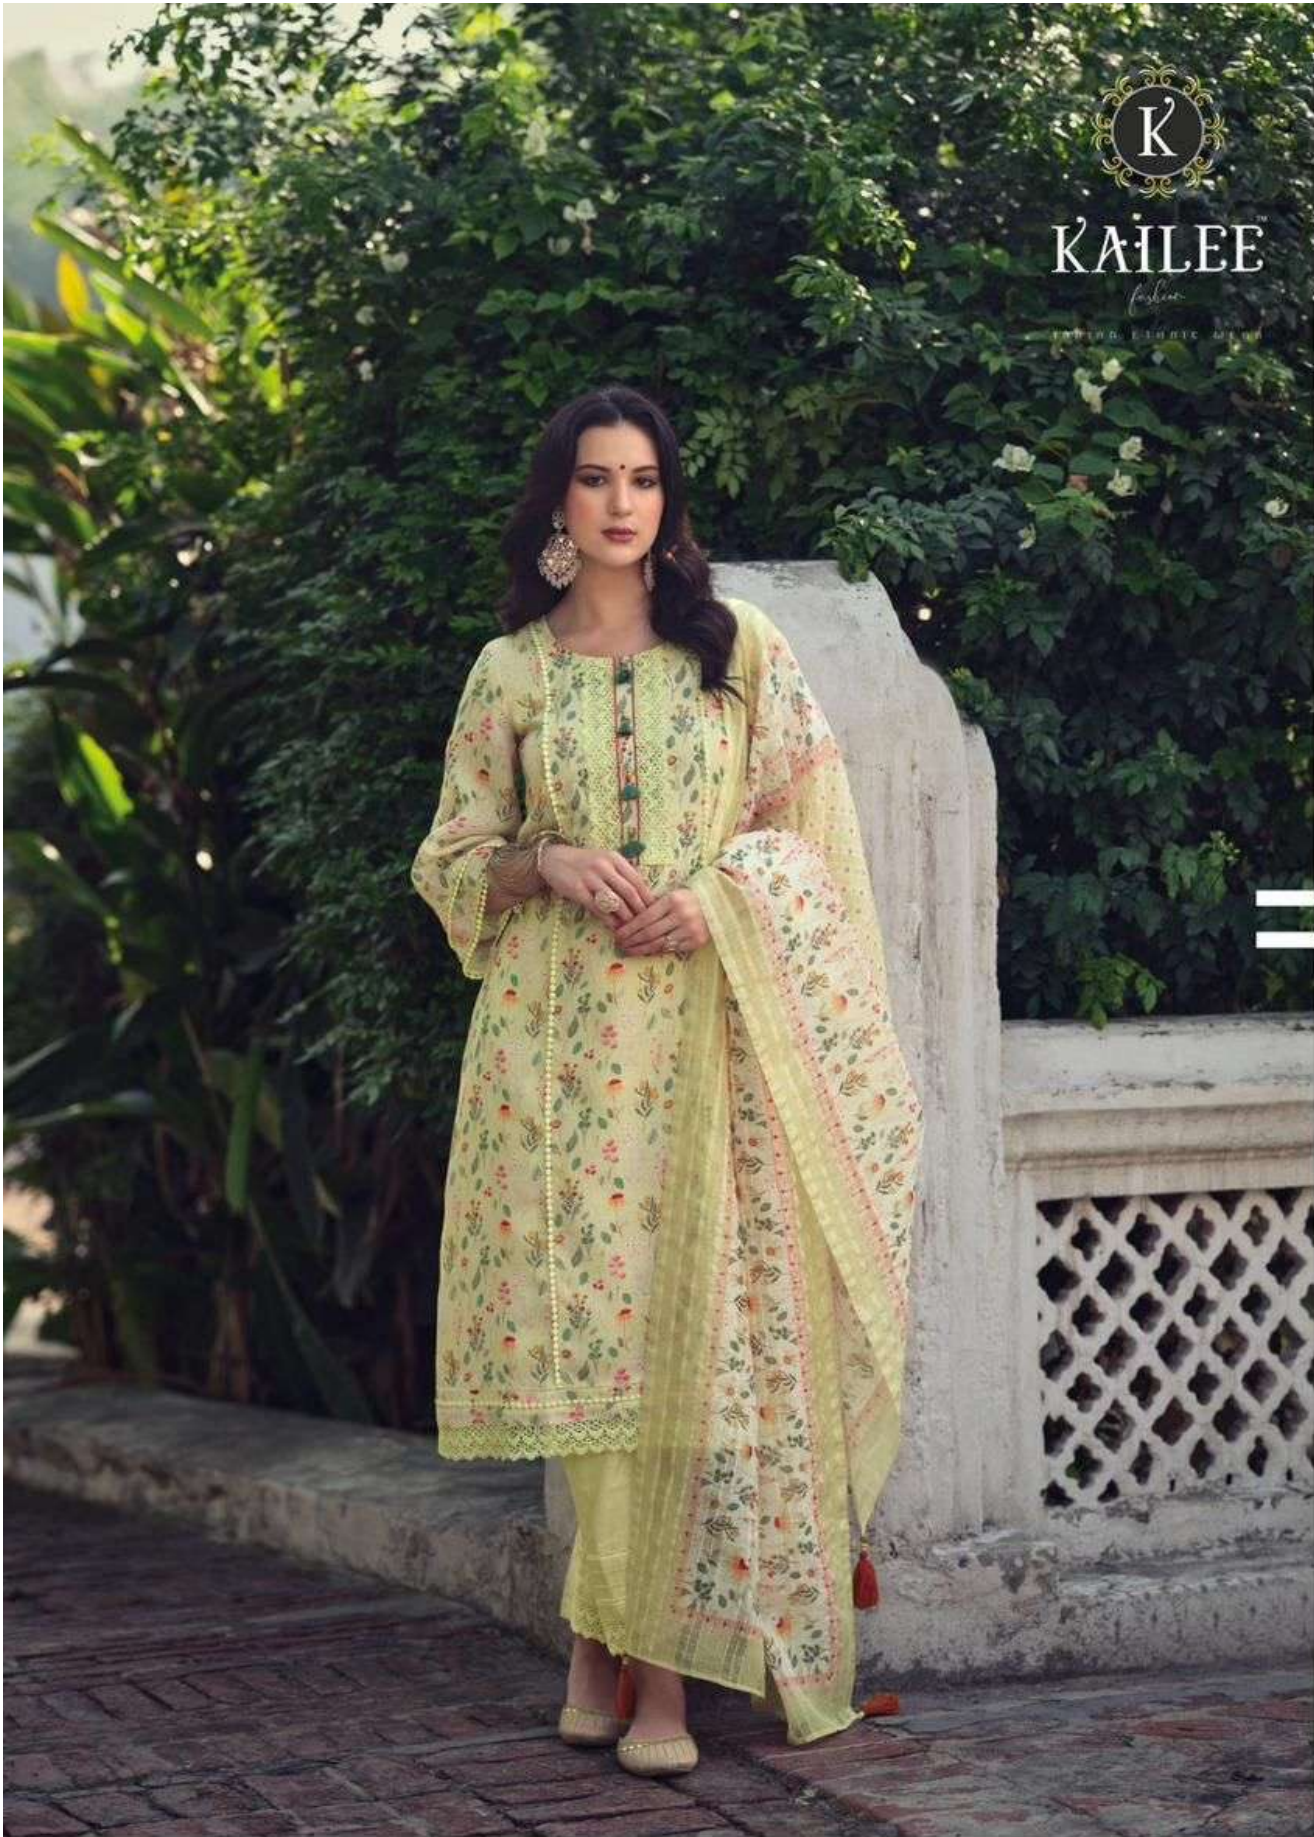

KAILEE

fashion
KUTTAH, SHIRT, MARI

साद

KAILEE™

fashion

INDIAN EMBROID WARE

K
KAILEE
fashion
LAKHNAU, UTTAR PRADESH, INDIA

KAILEE

fashion

INDIAN FASHION WEAR

KAILEE

URBAN ETHNIC WEAR

40801

40802

40803

40804

साद

40805

40806