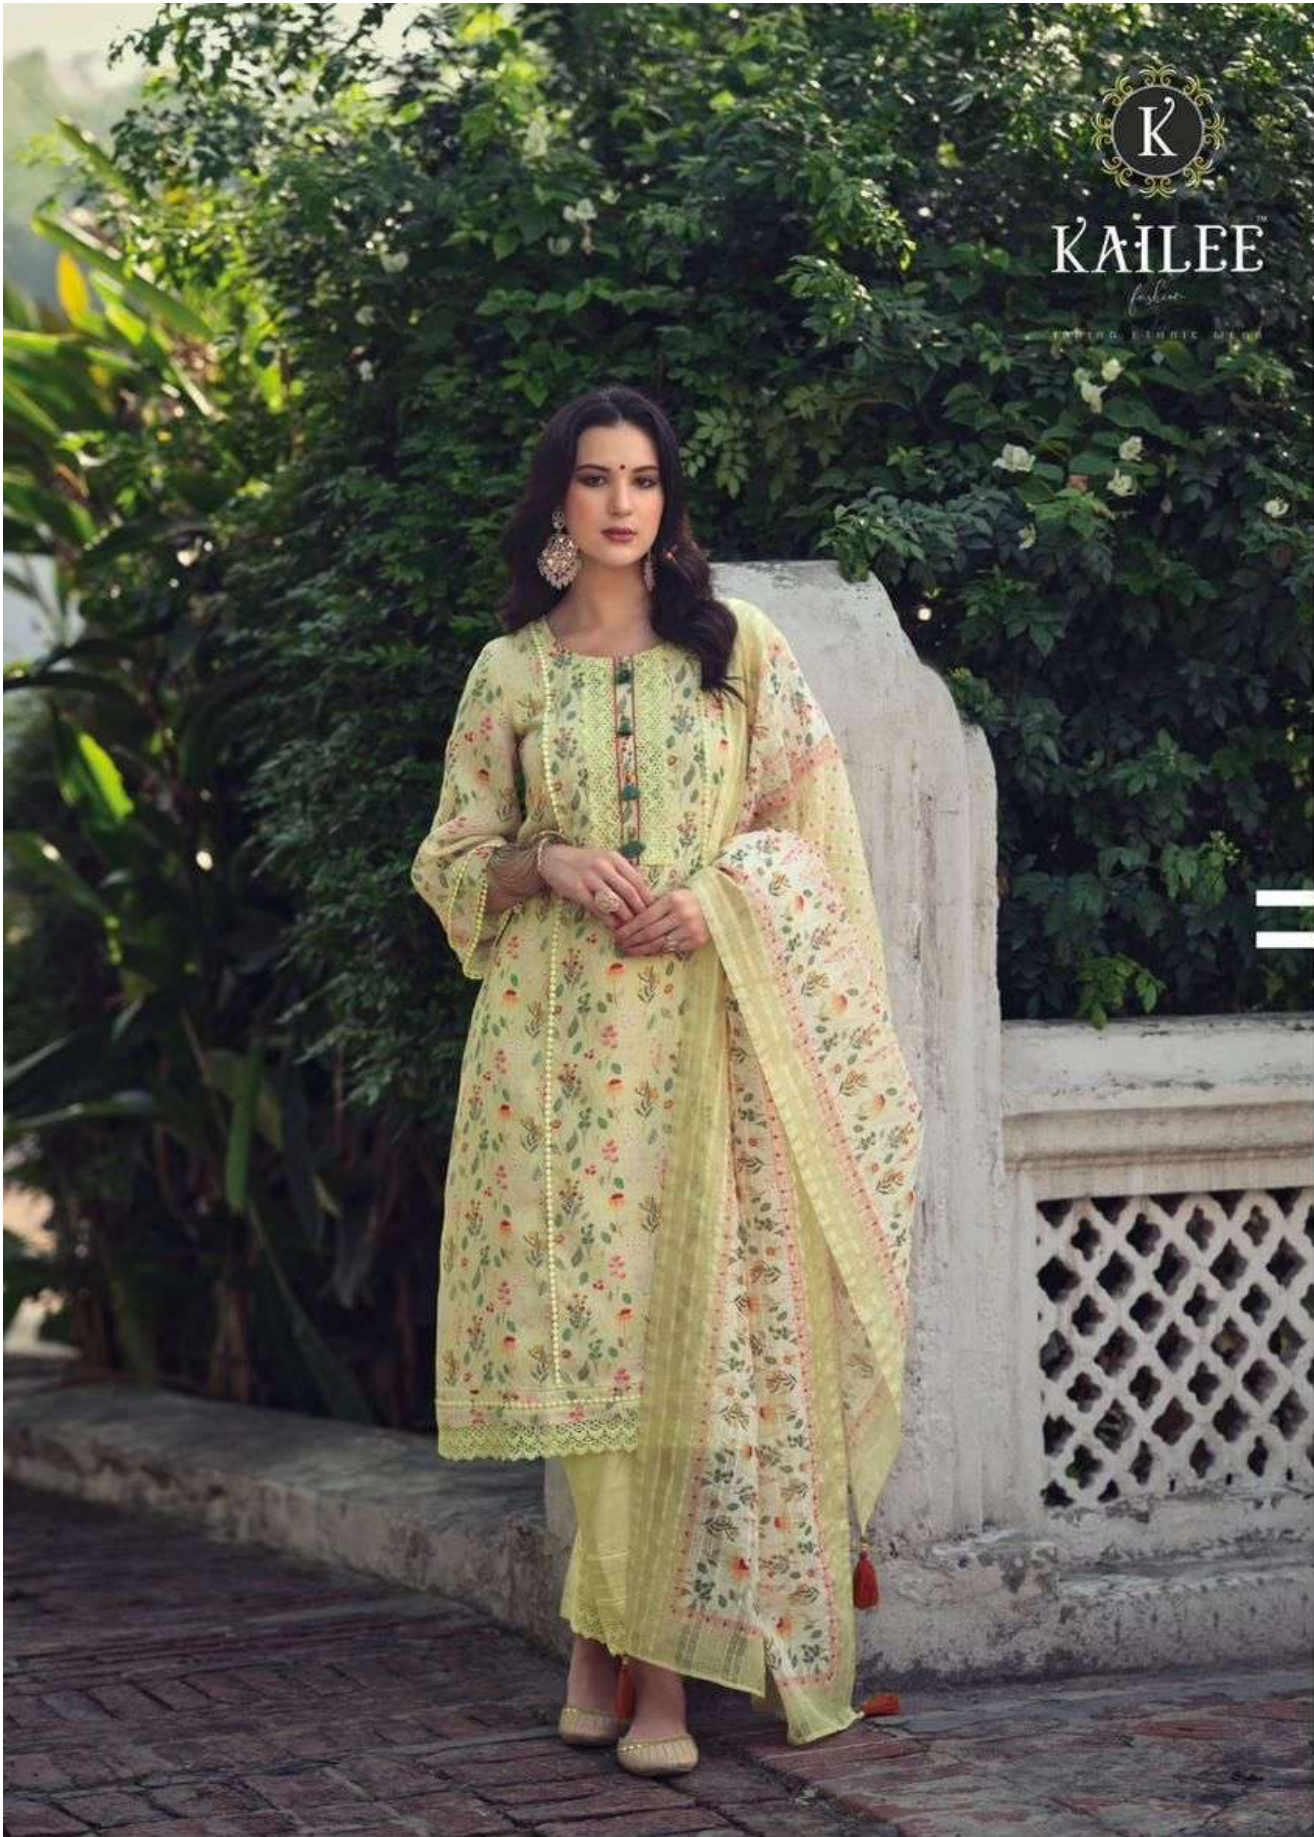

K
KAILEE
fashion
LAKHNAU, UTTAR PRADESH, INDIA