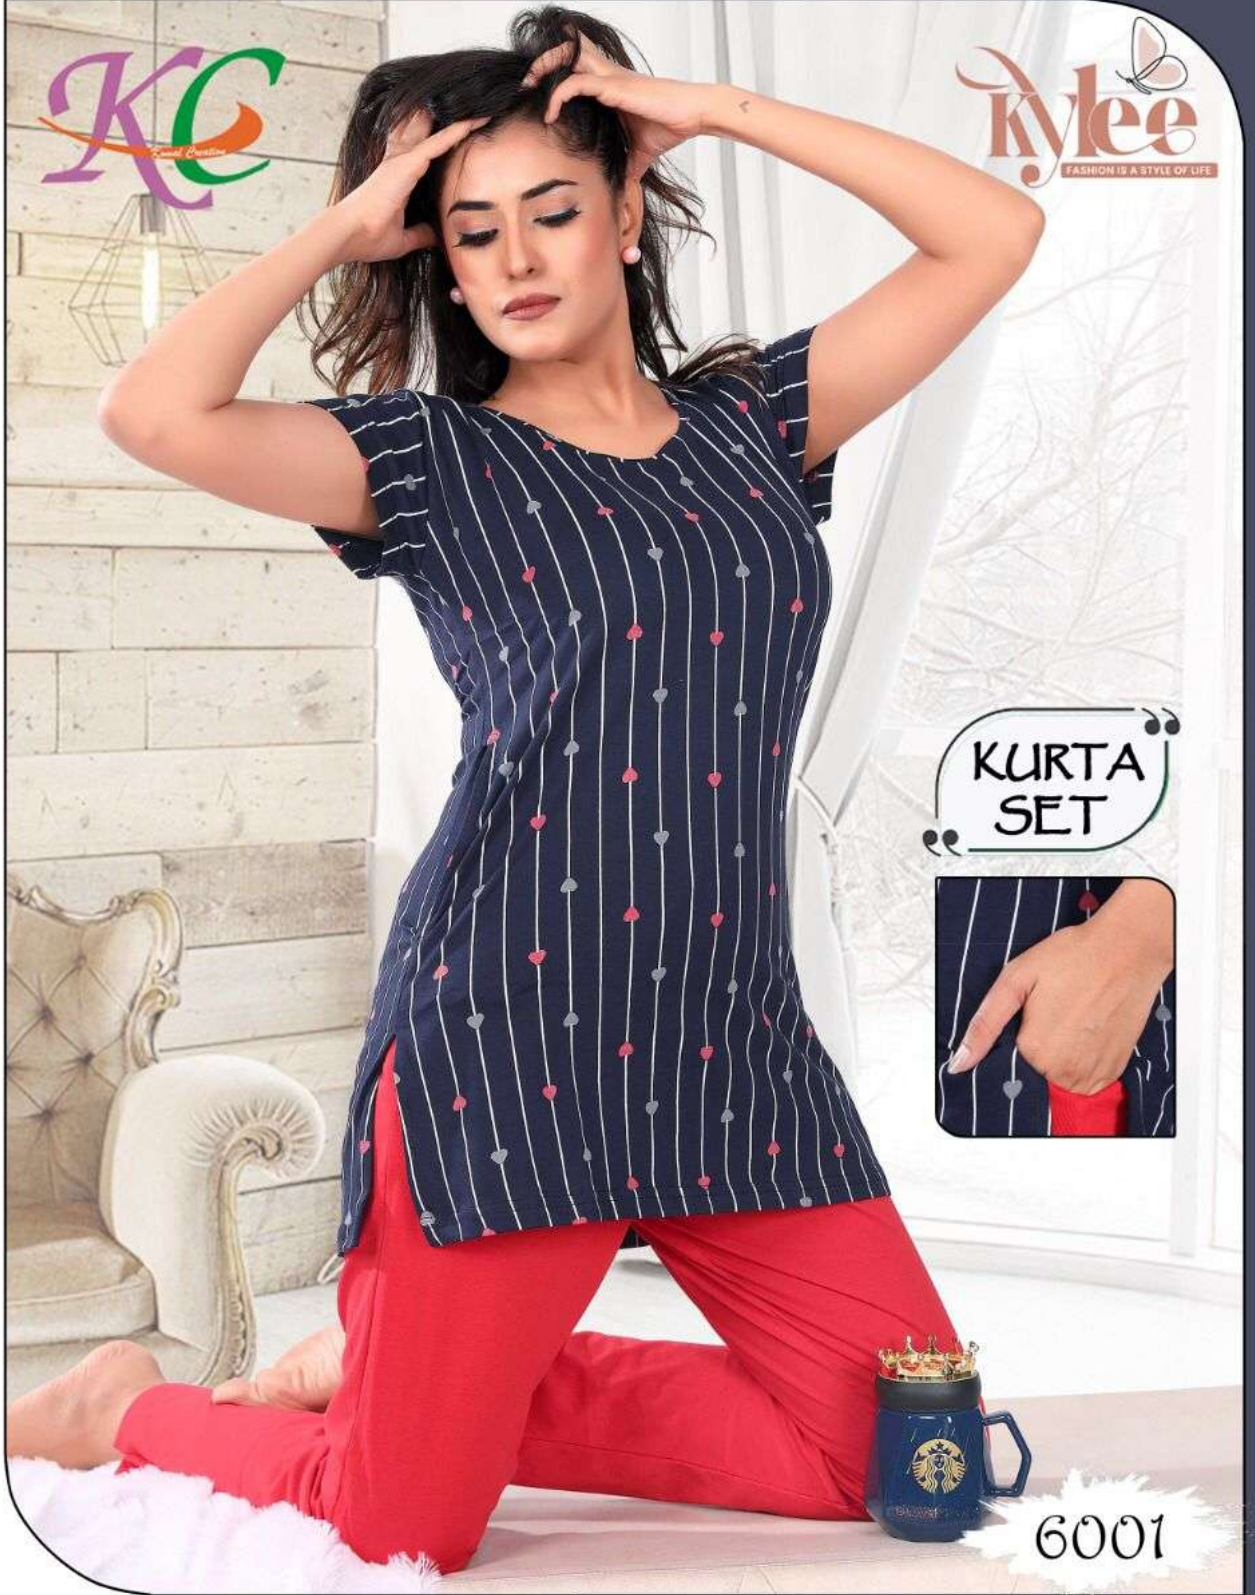

KC
Small Doodles

Kylee
FASHION IS A STYLE OF LIFE

KURTA
SET

6001

KC
Small Doodles

Kylee
FASHION IS A STYLE OF LIFE

KURTA
SET

6001

KC
Small Fashion

Kylee
FASHION IS A STYLE OF LIFE

KURTA
SET

6001

KC
Small Dancer

Kylee
FASHION IS A STYLE OF LIFE

KURTA
SET

6001

KC
Small Details

Kylee
FASHION IS A STYLE OF LIFE

KURTA
SET

6001

KC
Kashmiri Collection

Kylee
FASHION IS A STYLE OF LIFE

KURTA
SET

6001

KC
Kashmiri Collection

Kylee
FASHION IS A STYLE OF LIFE

KURTA
SET

6001

KC
Small Details

Kylee
FASHION IS A STYLE OF LIFE

KURTA
SET

6001