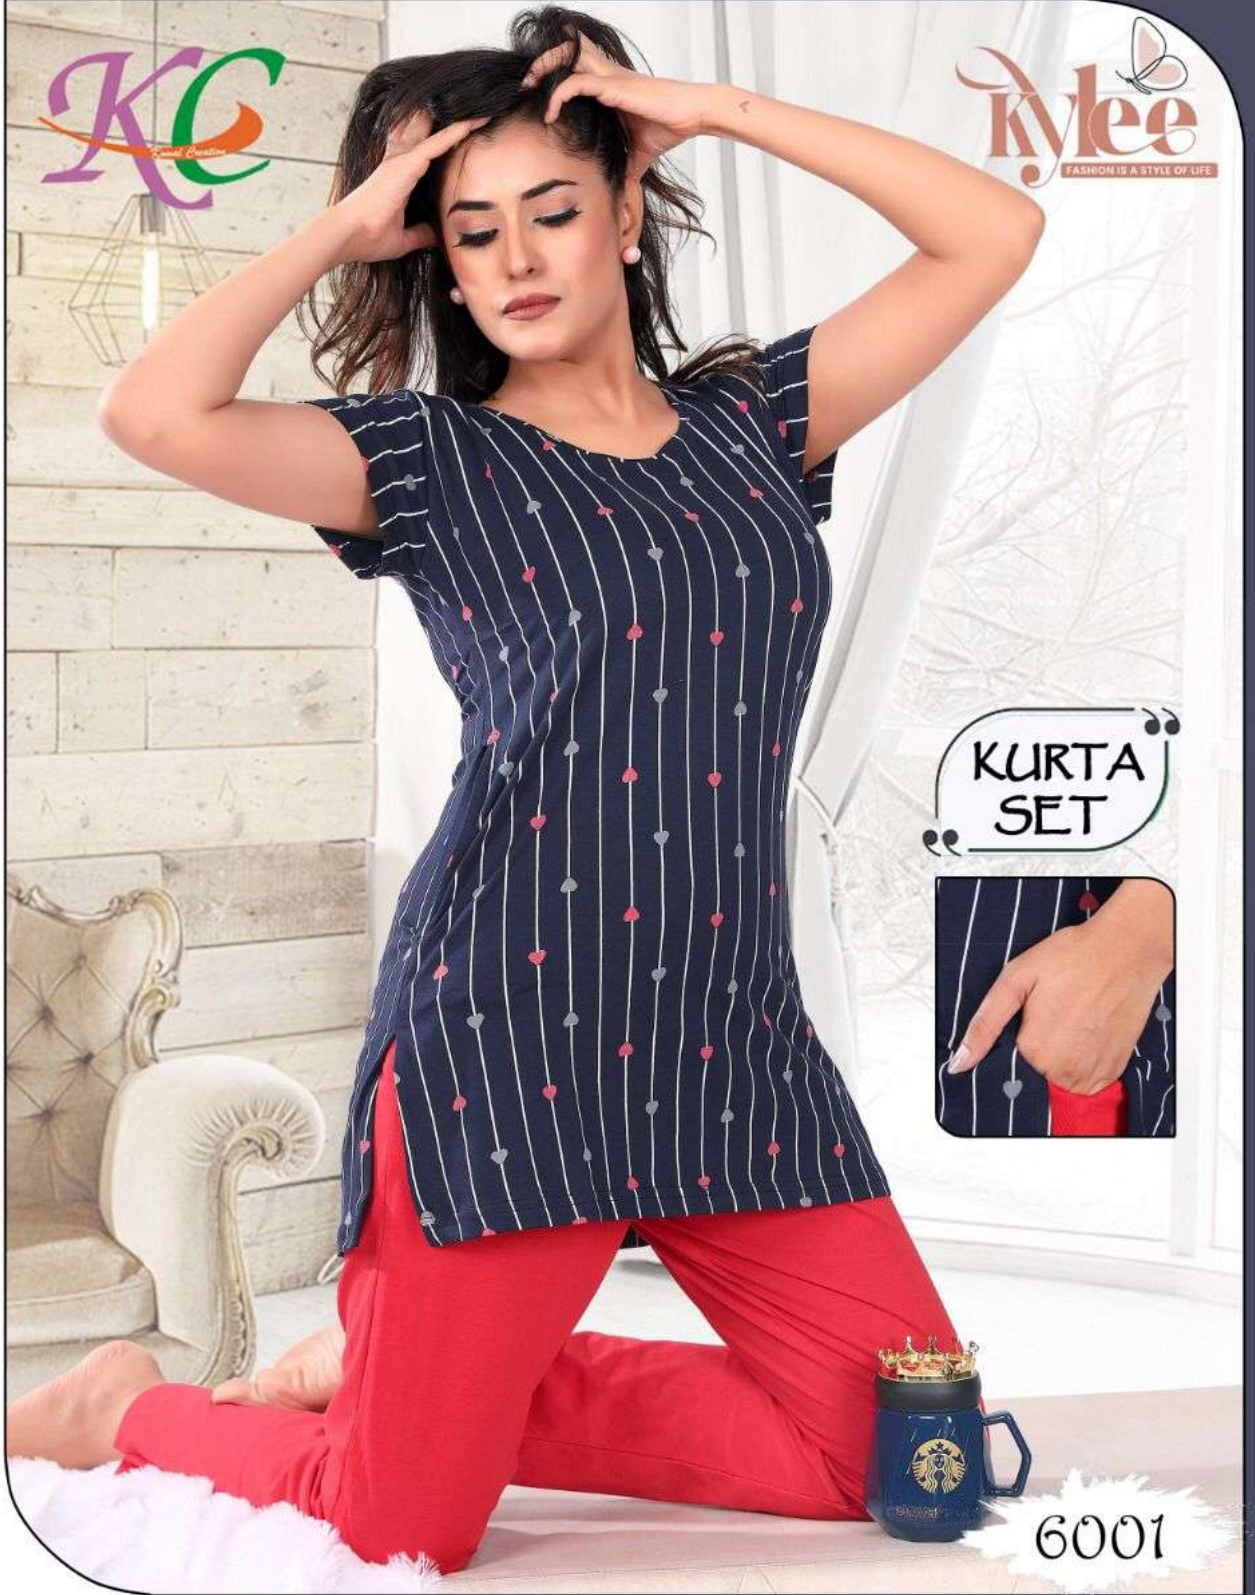

KC  
Small Dancer

Kylee  
FASHION IS A STYLE OF LIFE

KURTA  
SET

6001

KC  
Small Dazzle

Kylee  
FASHION IS A STYLE OF LIFE

KURTA  
SET

6001

KC  
Small Fashion

Kylee  
FASHION IS A STYLE OF LIFE

KURTA  
SET

6001

KC  
Small Fashion

Kylee  
FASHION IS A STYLE OF LIFE

KURTA  
SET

6001

KC  
Small Boutique

Kylee  
FASHION IS A STYLE OF LIFE

KURTA  
SET

6001

KC  
Kashmiri Collection

Kylee  
FASHION IS A STYLE OF LIFE

KURTA  
SET

6001

KC  
Kashmiri Collection

Kylee  
FASHION IS A STYLE OF LIFE

KURTA  
SET

6001

KC  
Small Details

Kylee  
FASHION IS A STYLE OF LIFE

KURTA  
SET

6001