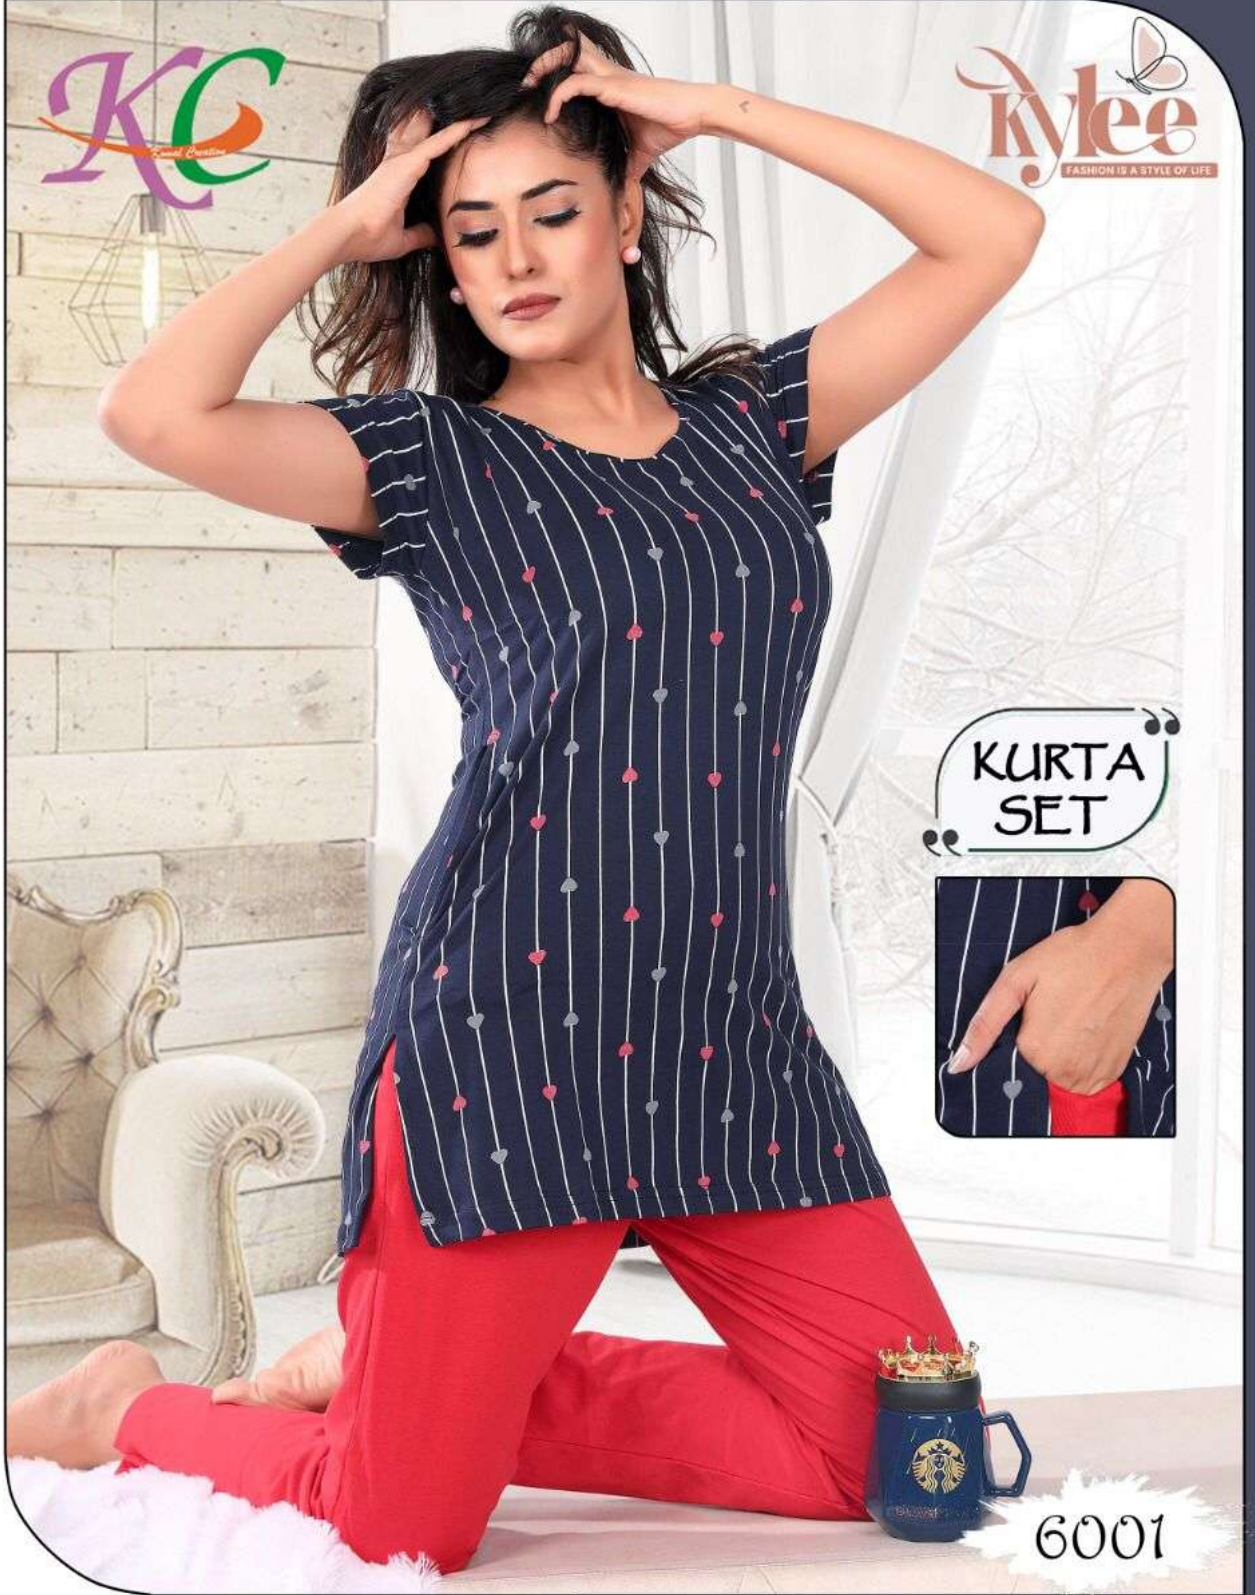

KC  
Small Doodles

Kylee  
FASHION IS A STYLE OF LIFE

KURTA  
SET

6001

KC  
Small Doodles

Kylee  
FASHION IS A STYLE OF LIFE

KURTA  
SET

6001

KC  
Small Text

Kylee  
FASHION IS A STYLE OF LIFE

KURTA  
SET

6001

KC  
Small Dazzler

Kylee  
FASHION IS A STYLE OF LIFE

KURTA  
SET

6001

KC  
Small Details

Kylee  
FASHION IS A STYLE OF LIFE

KURTA  
SET

6001

KC  
Kashmiri Collection

Kylee  
FASHION IS A STYLE OF LIFE

KURTA  
SET

6001

KC  
Kashmiri Collection

Kylee  
FASHION IS A STYLE OF LIFE

KURTA  
SET

6001

KC  
Small Details

Kylee  
FASHION IS A STYLE OF LIFE

KURTA  
SET

6001